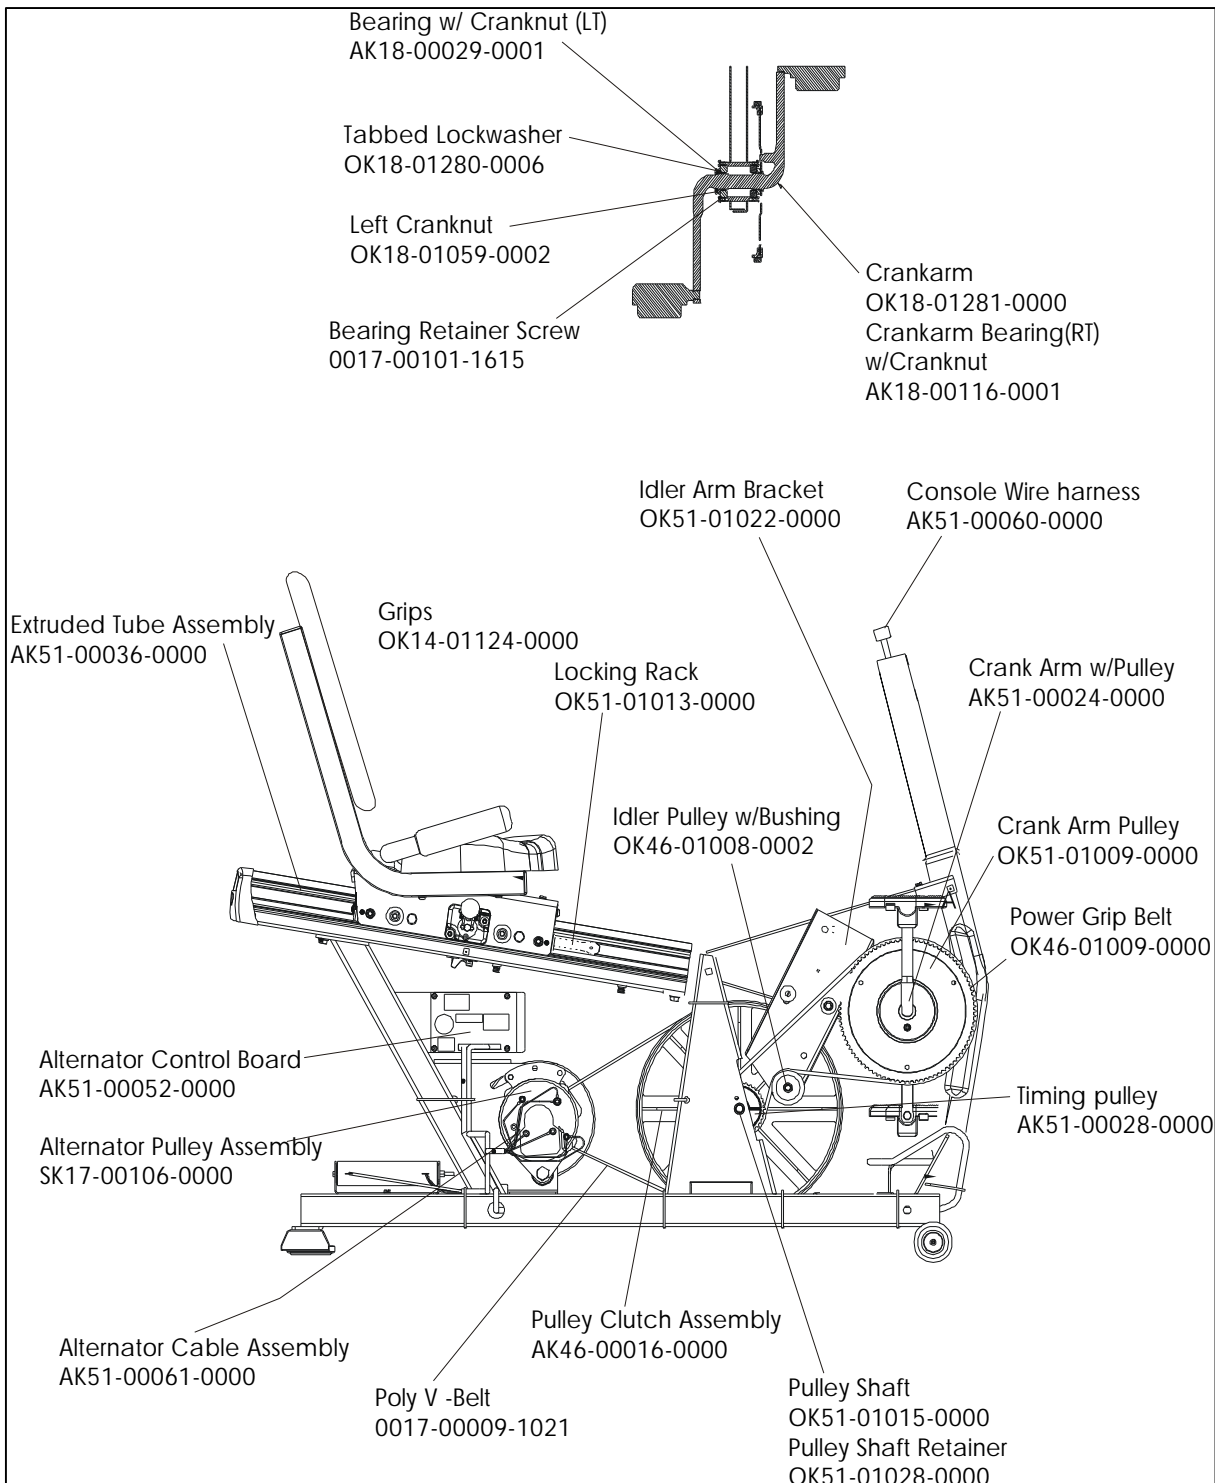

LC-8500R
EXERCISE BIKE

LC85R-0100-26
Serial Number 922300 - Up

**LC-8500R
EXERCISE BIKE**

LC85R-0100-26

LC-8500R
EXERCISE BIKE

LC85R-0100-26