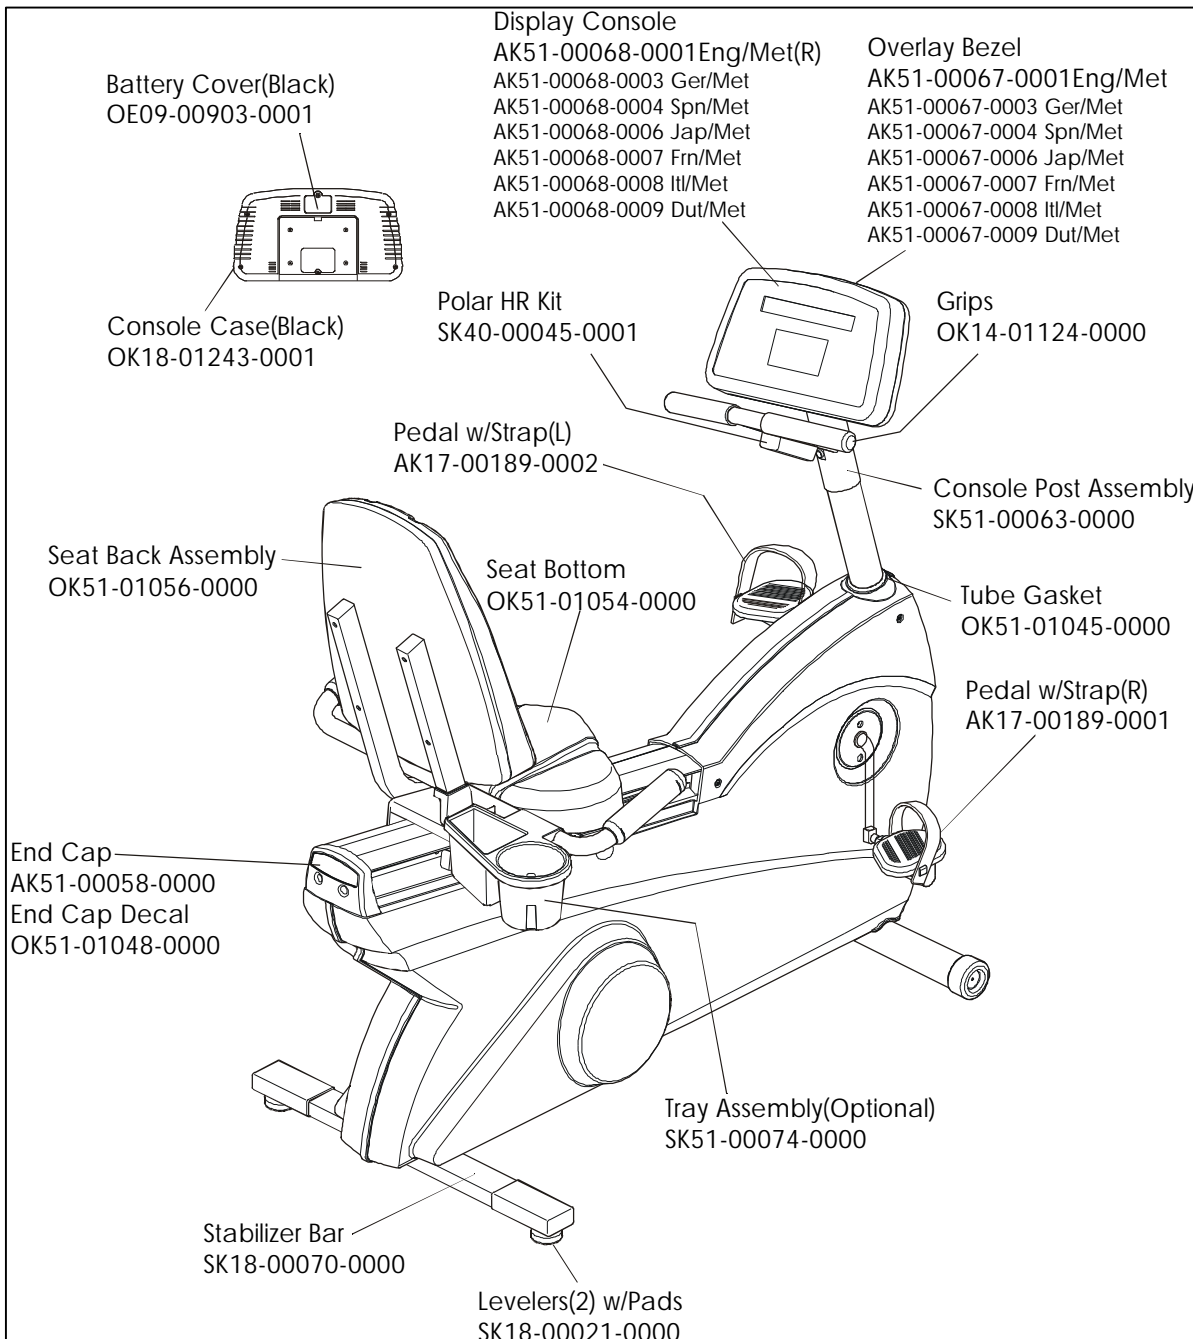

LC-8500R
EXERCISE BIKE

LC85R-0100-26
Serial Number 922300 - Up

**LC-8500R
EXERCISE BIKE**

LC85R-0100-26

LC-8500R
EXERCISE BIKE

LC85R-0100-26