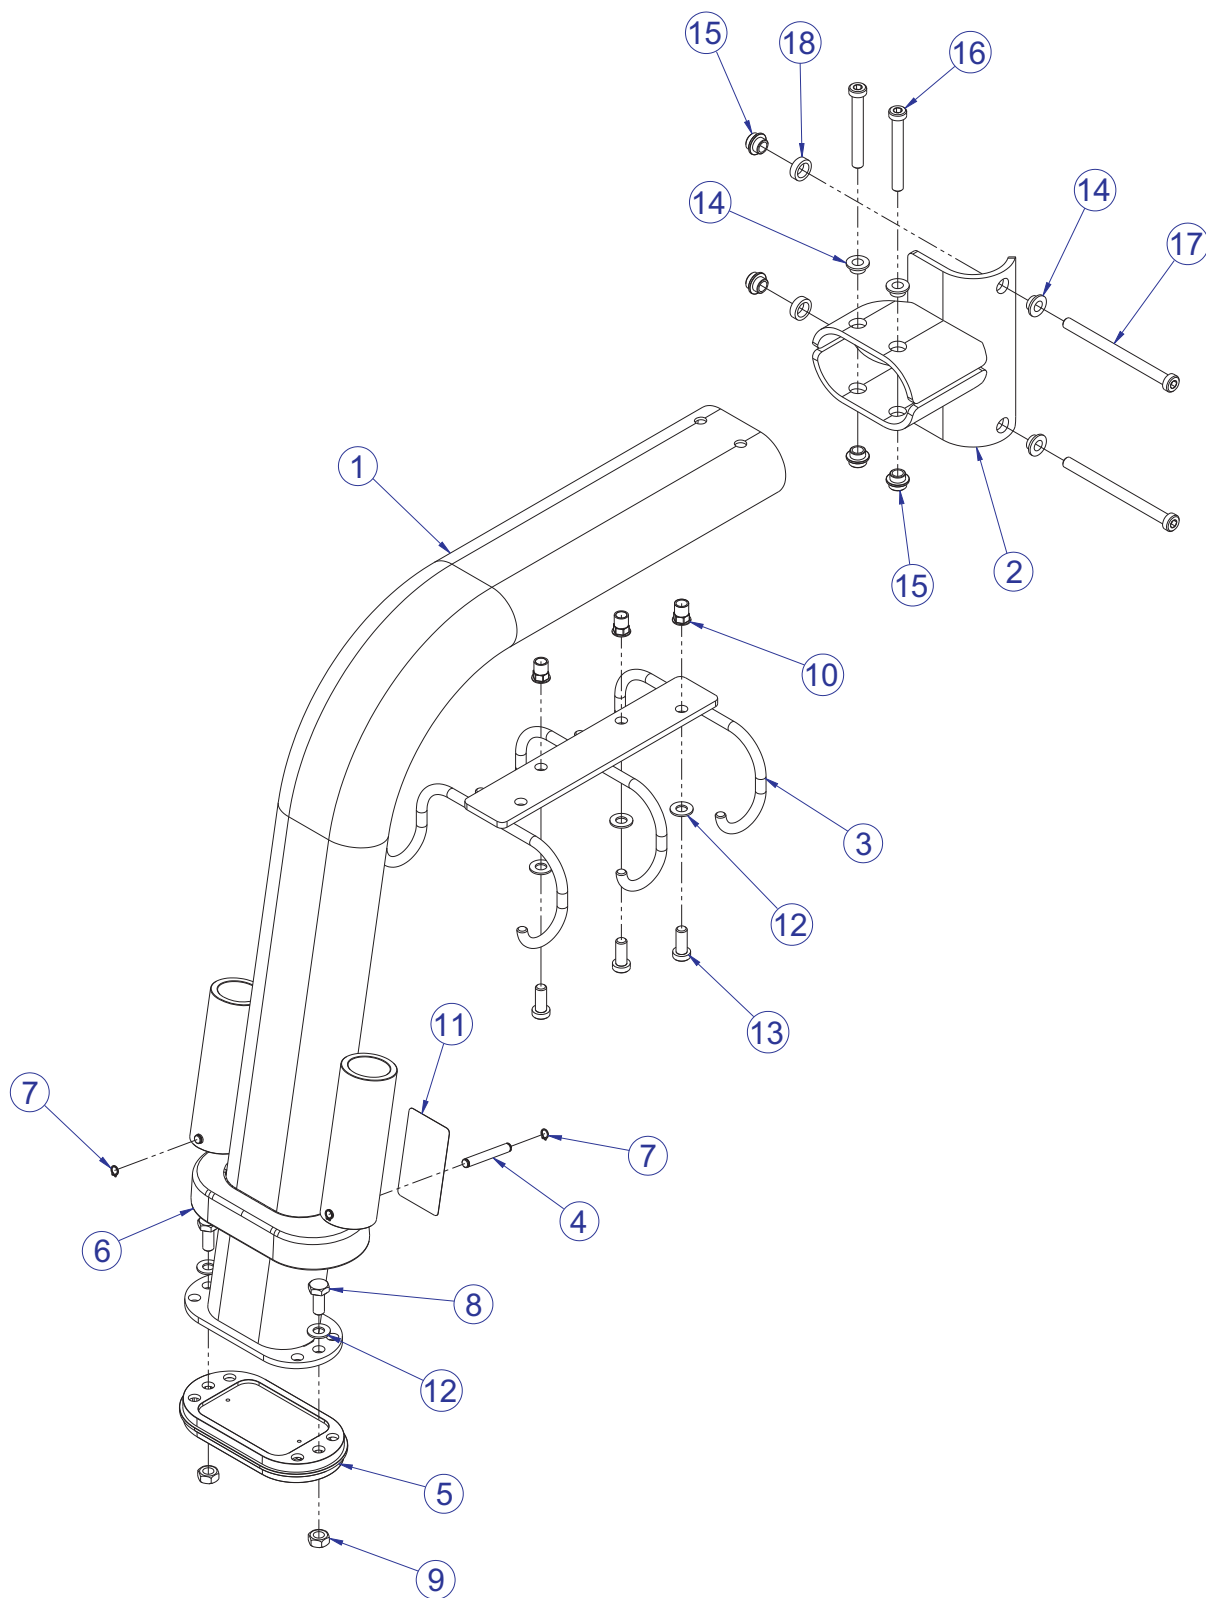

CABLE MOTION SERIES
MJHAR
MULTI JUNGLE HANDLE ACCESSORY RACK

Customer Support Services
PARTS LIST

MJHAR HANDLE ACCESSORY RACK CONTENTS

	PAGE
COMPONENT ASSEMBLY	3
COMPONENT ASSEMBLY LEGEND	4
INSTALLATION ASSEMBLY	5
INSTALLATION ASSEMBLY LEGEND	6
IMAGE	7

MJHAR HANDLE ACCESSORY RACK COMPONENT ASSEMBLY

SEE PAGE 4 FOR LEGEND

MJHAR HANDLE ACCESSORY RACK COMPONENT ASSEMBLY LEGEND

ITEM NO.	QTY.	PART NO.	DESCRIPTION
1	1	8033801	WLDMT, MJHAR FRAME
2	1	8034101	WLDMT, MJHAR CONNECTOR
3	1	8038201	WLDMT, MJHAR HOOK
4	2	8047801	SHAFT, MJHAR BAR HOLDER
5	1	7334001	FOOT, 2.50 X 4.49 FLOV
6	1	7419701	COVER, FOOT 10 DEG
7	4	3232403	RING, RETAINING, EXTERNAL
8	2	3251202	SCREW, M10 X1.5 X 25MM UNS HEX CS ST ZN
9	2	3254703	NUT, M10 X 1.5 HEX ZINC
10	3	3238601	M10X1.5 BLIND THREADED INSERT (HEX)
11	1	7571301	LABEL, SERIAL NUMBER
12	5	3236601	WASHER, 3/8 SAE SS
13	3	3236202	SCREW, M10 X1.5 25MM
14	4	7630101	RETAINER, CM/MJ, PULLEY
15	4	7335401	NUT, M10 X 1.5 SOCKET HEAD
16	2	3236213	SCREW, M10 X1.5 80MM
17	2	3236220	SCREW, M10 X1.5 130MM
18	2	7634701	SPACER, CM/MJ, .565 X .815

MJHAR HANDLE ACCESSORY RACK INSTALLATION ASSEMBLY

SEE PAGE 6 FOR LEGEND

MJHAR HANDLE ACCESSORY RACK INSTALLATION ASSEMBLY LEGEND

ITEM NO.	QTY.	PART NO.	DESCRIPTION
1	1	MJCORE-ASSY	ASSY, COMPONENTS MJCORE
3	2	8034101	WLDMT, MJHAR CONNECTOR
9	4	7630101	RETAINER, CM/MJ, PULLEY
10	2	7634701	SPACER, CM/MJ, .565 X .815
11	4	7335401	NUT, M10 X 1.5 SOCKET HEAD
12	2	3236220	SCREW, M10 X1.5 130MM
13	2	3236213	SCREW, M10 X1.5 80MM