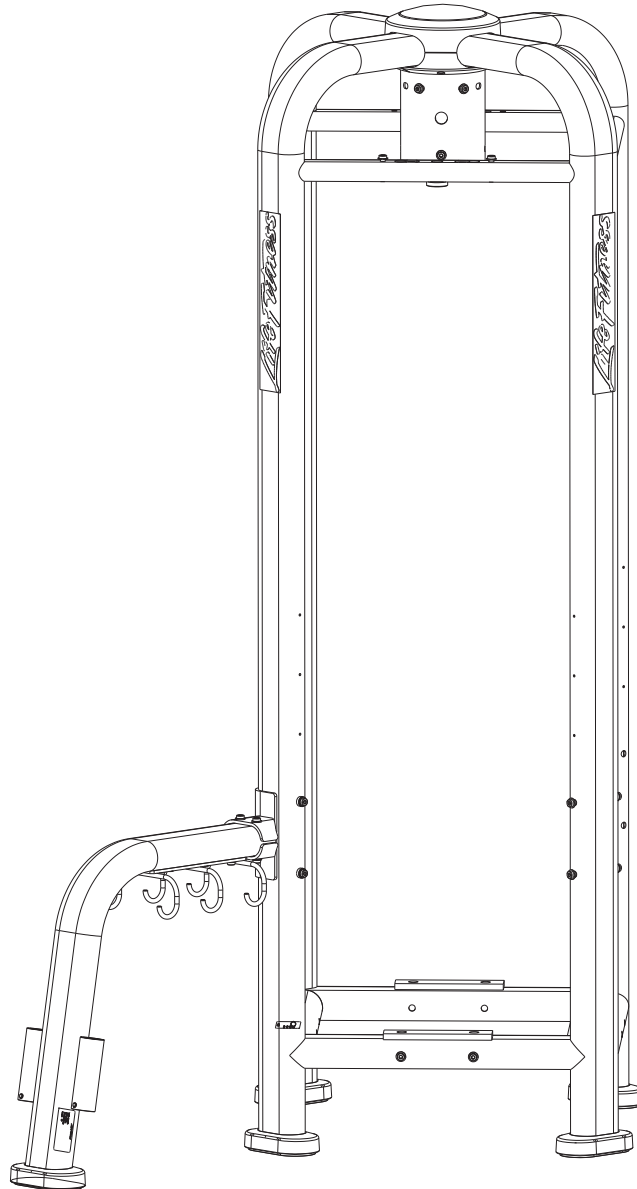

CABLE MOTION SERIES
MJHAR
MULTI JUNGLE HANDLE ACCESSORY RACK

Customer Support Services
PARTS LIST

MJHAR HANDLE ACCESSORY RACK CONTENTS

	PAGE
COMPONENT ASSEMBLY	3
COMPONENT ASSEMBLY LEGEND	4
INSTALLATION ASSEMBLY	5
INSTALLATION ASSEMBLY LEGEND	6
IMAGE	7

MJHAR HANDLE ACCESSORY RACK COMPONENT ASSEMBLY

SEE PAGE 4 FOR LEGEND

MJHAR HANDLE ACCESSORY RACK COMPONENT ASSEMBLY LEGEND

ITEM NO.	QTY.	PART NO.	DESCRIPTION
1	1	8033801	WLDMT, MJHAR FRAME
2	1	8034101	WLDMT, MJHAR CONNECTOR
3	1	8038201	WLDMT, MJHAR HOOK
4	2	8047801	SHAFT, MJHAR BAR HOLDER
5	1	7334001	FOOT, 2.50 X 4.49 FLOV
6	1	7419701	COVER, FOOT 10 DEG
7	4	3232403	RING, RETAINING, EXTERNAL
8	2	3251202	SCREW, M10 X1.5 X 25MM UNS HEX CS ST ZN
9	2	3254703	NUT, M10 X 1.5 HEX ZINC
10	3	3238601	M10X1.5 BLIND THREADED INSERT (HEX)
11	1	7571301	LABEL, SERIAL NUMBER
12	5	3236601	WASHER, 3/8 SAE SS
13	3	3236202	SCREW, M10 X1.5 25MM
14	4	7630101	RETAINER, CM/MJ, PULLEY
15	4	7335401	NUT, M10 X 1.5 SOCKET HEAD
16	2	3236213	SCREW, M10 X1.5 80MM
17	2	3236220	SCREW, M10 X1.5 130MM
18	2	7634701	SPACER, CM/MJ, .565 X .815

MJHAR HANDLE ACCESSORY RACK INSTALLATION ASSEMBLY

SEE PAGE 6 FOR LEGEND

MJHAR HANDLE ACCESSORY RACK INSTALLATION ASSEMBLY LEGEND

ITEM NO.	QTY.	PART NO.	DESCRIPTION
1	1	MJCORE-ASSY	ASSY, COMPONENTS MJCORE
3	2	8034101	WLDMT, MJHAR CONNECTOR
9	4	7630101	RETAINER, CM/MJ, PULLEY
10	2	7634701	SPACER, CM/MJ, .565 X .815
11	4	7335401	NUT, M10 X 1.5 SOCKET HEAD
12	2	3236220	SCREW, M10 X1.5 130MM
13	2	3236213	SCREW, M10 X1.5 80MM