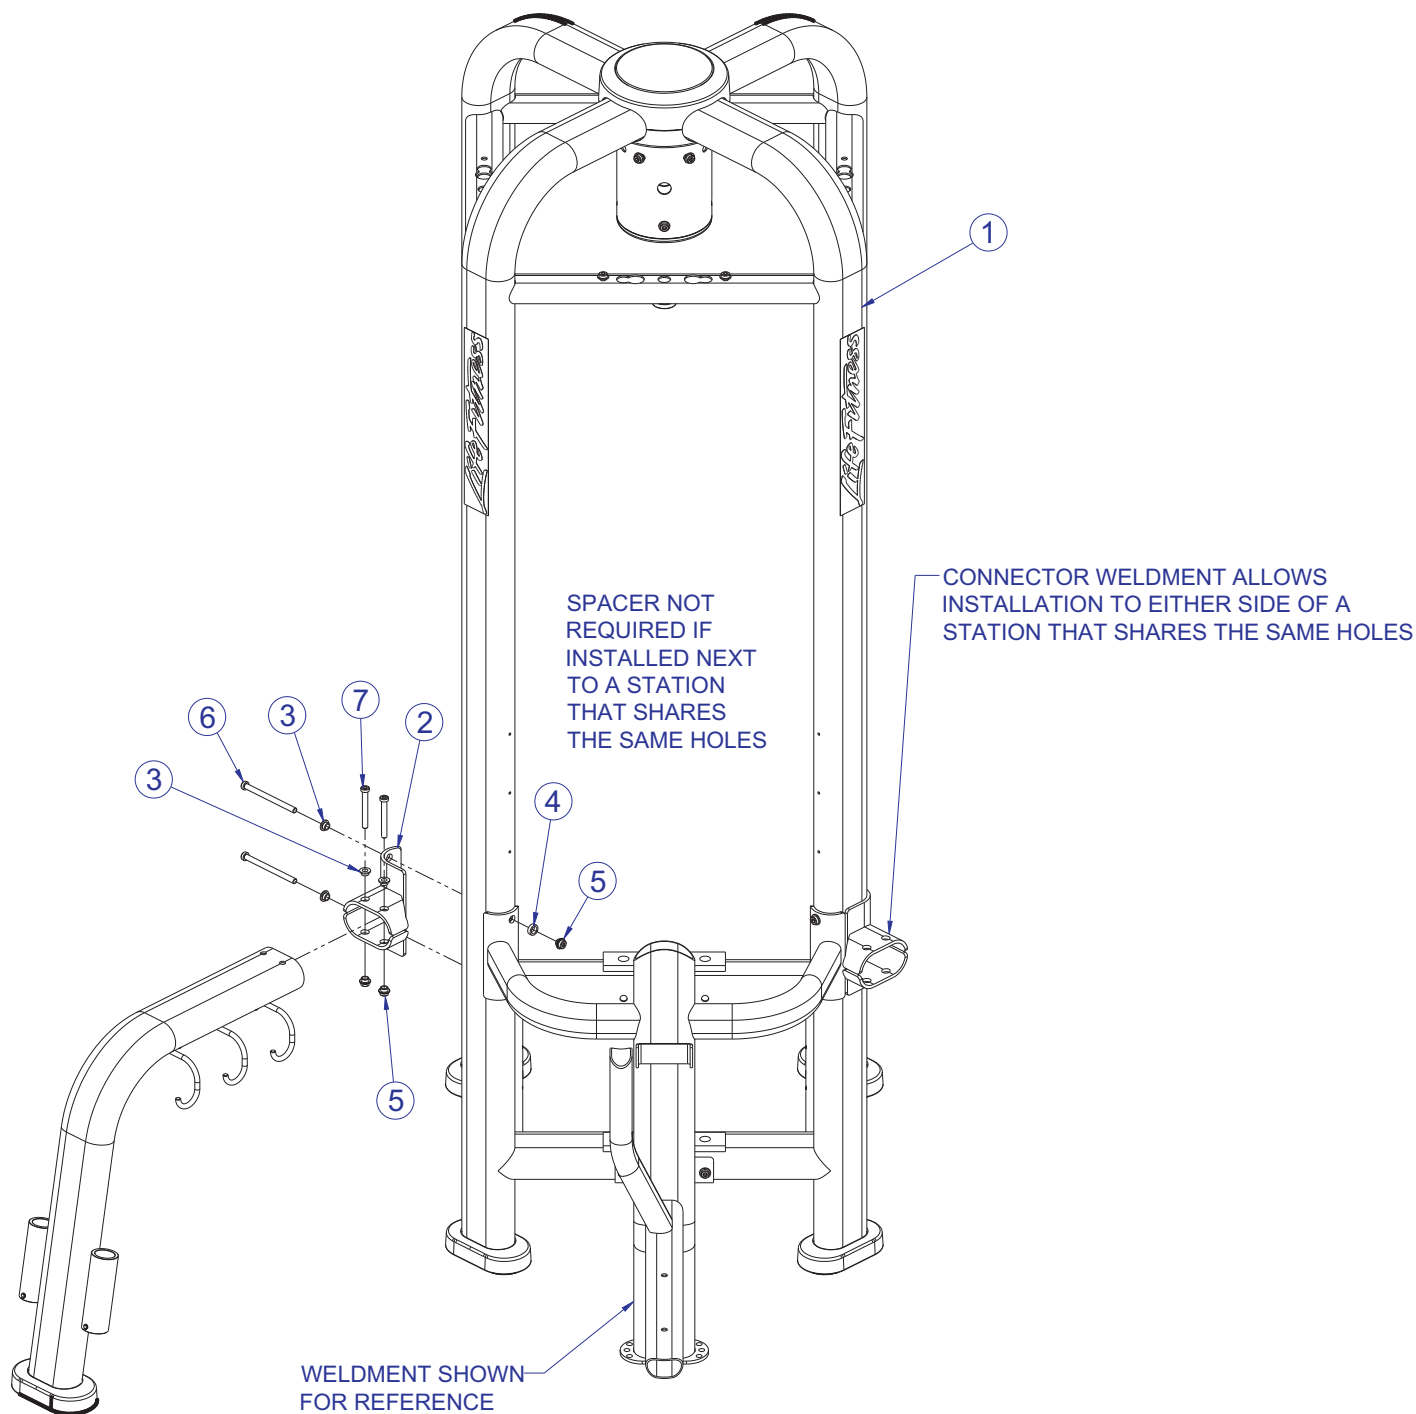

MJHAR HANDLE ACCESSORY RACK COMPONENT ASSEMBLY

SEE PAGE 4 FOR LEGEND

MJHAR HANDLE ACCESSORY RACK COMPONENT ASSEMBLY LEGEND

ITEM NO.	QTY.	PART NO.	DESCRIPTION
1	1	8033801	WLDMT, MJHAR FRAME
2	1	8034101	WLDMT, MJHAR CONNECTOR
3	1	8038201	WLDMT, MJHAR HOOK
4	2	8047801	SHAFT, MJHAR BAR HOLDER
5	1	7334001	FOOT, 2.50 X 4.49 FLOV
6	1	7419701	COVER, FOOT 10 DEG
7	4	3232403	RING, RETAINING, EXTERNAL
8	2	3251202	SCREW, M10 X1.5 X 25MM UNS HEX CS ST ZN
9	2	3254703	NUT, M10 X 1.5 HEX ZINC
10	3	3238601	M10X1.5 BLIND THREADED INSERT (HEX)
11	1	7571301	LABEL, SERIAL NUMBER
12	5	3236601	WASHER, 3/8 SAE SS
13	3	3236202	SCREW, M10 X1.5 25MM
14	4	7630101	RETAINER, CM/MJ, PULLEY
15	4	7335401	NUT, M10 X 1.5 SOCKET HEAD
16	2	3236213	SCREW, M10 X1.5 80MM
17	2	3236220	SCREW, M10 X1.5 130MM
18	2	7634701	SPACER, CM/MJ, .565 X .815

MJHAR HANDLE ACCESSORY RACK INSTALLATION ASSEMBLY

SEE PAGE 6 FOR LEGEND

MJHAR HANDLE ACCESSORY RACK INSTALLATION ASSEMBLY LEGEND

ITEM NO.	QTY.	PART NO.	DESCRIPTION
1	1	MJCORE-ASSY	ASSY, COMPONENTS MJCORE
3	2	8034101	WLDMT, MJHAR CONNECTOR
9	4	7630101	RETAINER, CM/MJ, PULLEY
10	2	7634701	SPACER, CM/MJ, .565 X .815
11	4	7335401	NUT, M10 X 1.5 SOCKET HEAD
12	2	3236220	SCREW, M10 X1.5 130MM
13	2	3236213	SCREW, M10 X1.5 80MM