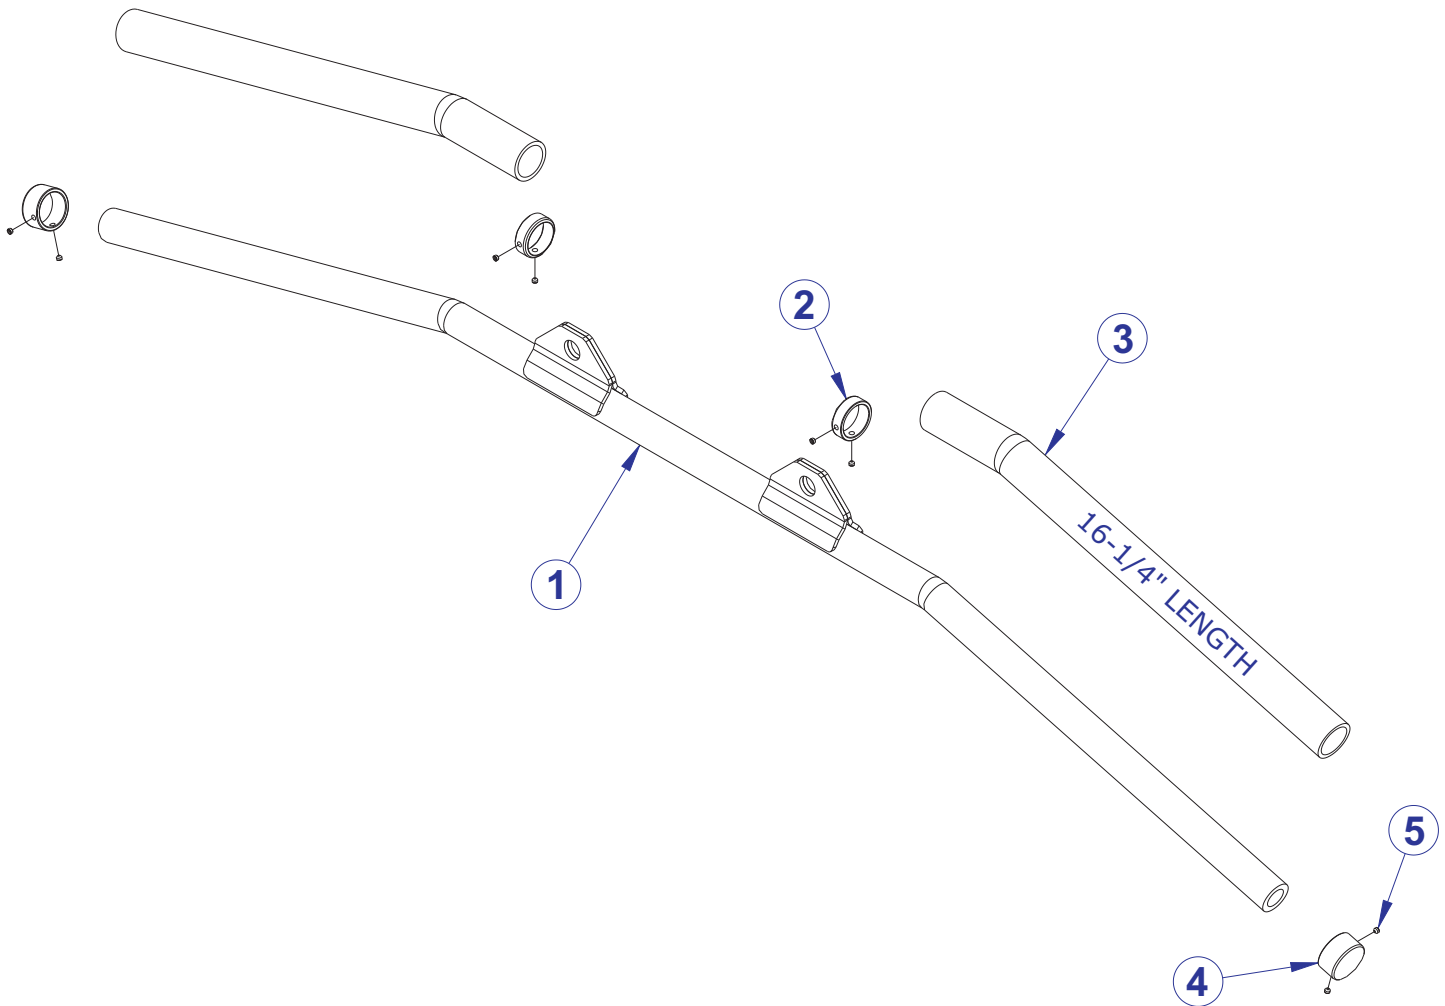

MJLPD DUAL PULLEY PULLDOWN CMPD LAT BAR ASSEMBLY - 7773001

ITEM NO.	QTY.	PART NO.	DESCRIPTION	FRAME COLOR
1	1	7773001	ASSY, CMPD LAT BAR	SG
2	2	7662801	RING, GRIP 1.25 OD	-
3	2	3235801	GRIP, 1.25 OD	-
4	2	7662901	CAP, GRIP 1.25 OD	-
5	8	3247701	M4 X .7 HXS NO CUP ST BO	-