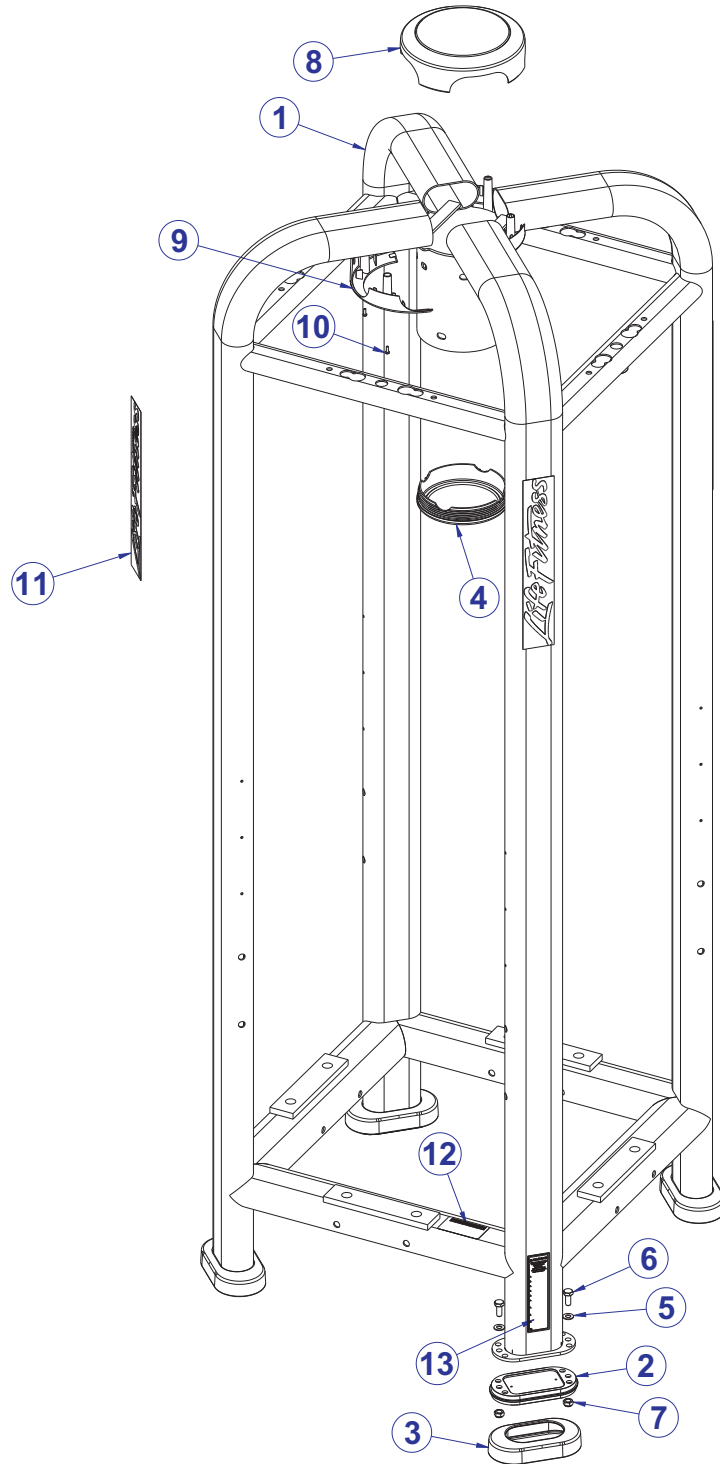

ITEM NO.	QTY.	PART NO.	DESCRIPTION
1	1	7628601	WLDMT, MJCORE
2	4	7334001	FOOT, 2.50 X 4.49 FLOV
3	4	7340201	COVER, FOOT - STRAIGHT
4	1	7640401	COVER, BOTTOM CAP
5	28	3236601	WASHER, 3/8 SAE SS
6	8	3251202	SCREW, M10 X1.5 X 25MM UNS HEX CS ST ZN
7	28	3236801	NUT, M10 HEX NYLOCK SS
8	1	7629201	COVER, CENTER TOP
9	2	7629801	COVER, CENTER BOTTOM
10	4	3236501	M4 X 0.7 PHL PAN MS ST ZN
11	4	7348001	LABEL, LIFE FITNESS LOGO