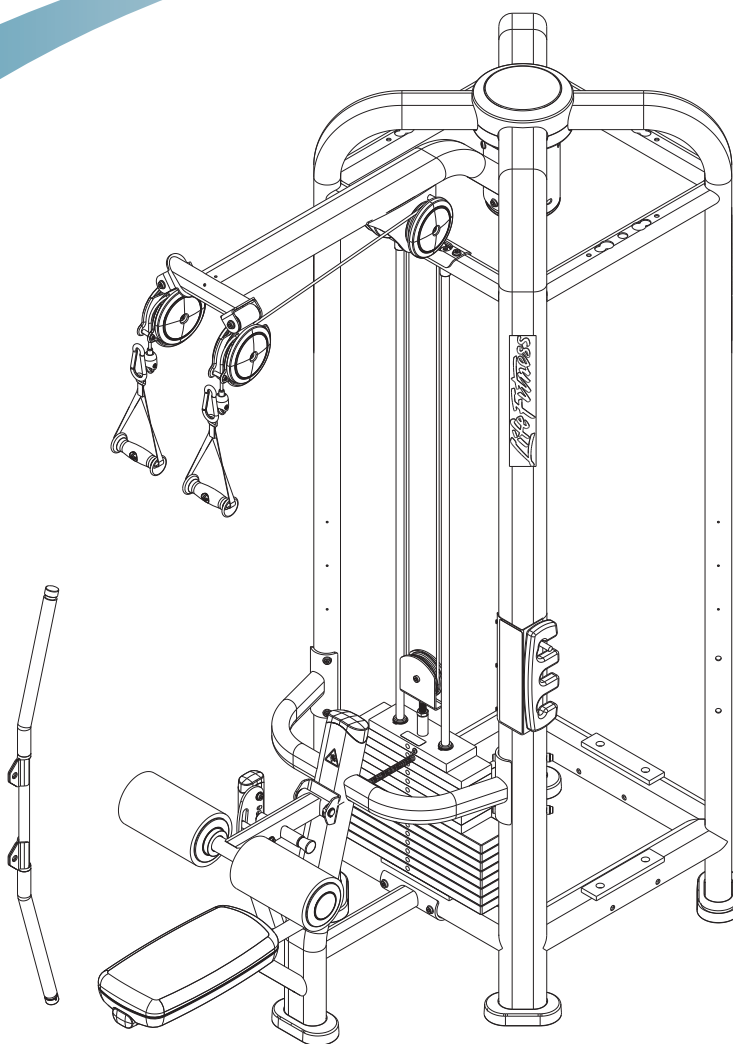

Signature Series Multi-Jungle Dual Pulley Pulldown MJLPD

Parts List

MJLPD DUAL PULLEY PULLDOWN CONTENTS

FRAME AND UPHOLSTERY COLORS..... 3

MJCORE ASSEMBLY..... 4

COMPONENT ASSEMBLY..... 5

COMPONENT ASSEMBLY LEGEND..... 6

BENCH ASSEMBLY..... 7

HOLD DOWN ASSEMBLY..... 8

BOOM ASSEMBLY..... 9

SWIVEL PULLEY ASSEMBLY..... 10

LAT BAR ASSEMBLY..... 11

WEIGHT STACK ASSEMBLY..... 12

MJLPD DUAL PULLEY PULLDOWN FRAME AND UPHOLSTERY COLORS