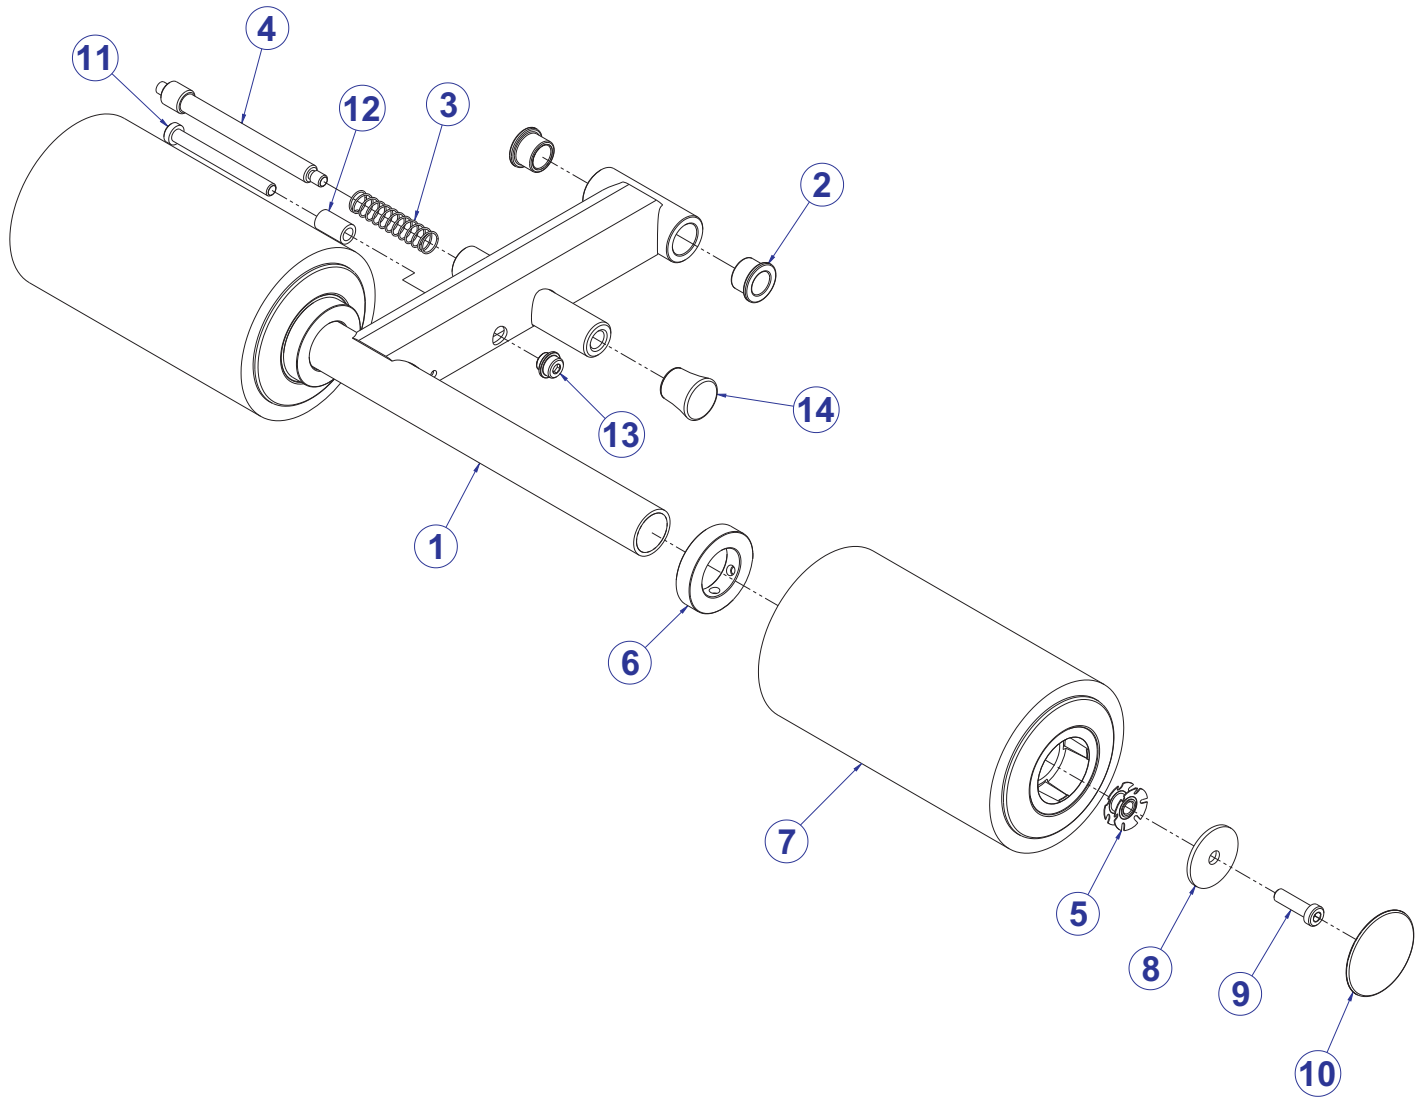

MJLPD DUAL PULLEY PULLDOWN MJLP HOLD DOWN ASSEMBLY - 76397XX

ITEM NO.	QTY.	PART NO.	DESCRIPTION	FRAME COLOR
1	1	7632601	WLDMT, MJLP/LPD HOLD DOWN	ANY
2	2	3104901	.75" ID 1.00" OD BRONZE BUSHING	-
3	1	7351501	SPRING, PULL PIN LARGE	-
4	1	7425102	PIN, PULL X 6.75	-
5	2	7347301	NUT, SPIDER M10 X 1.5	-
6	2	7357901	SHAFT COLLAR, 1-1/2" ID ALUM	-
7	2	74247XX	ASSY, ROLLER PAD - SHORT	-
8	2	7322301	PLATE, 1.97 OD X .44 ID 10GA	-
9	2	3236204	SCREW, M10 X1.5 35MM	-
10	2	7308701	CAP, BEARING HOUSING	-
11	1	3236217	SCREW, M10 X1.5 100MM	-
12	1	7634501	SPACER, CM/MJ, .406 X .630 X 1.06	-
13	1	7335401	NUT, M10 X 1.5 SOCKET HEAD	-
14	1	7351401	KNOB, TULIP STYLE	-
		7424803	KNOB, POP PIN, YELLOW