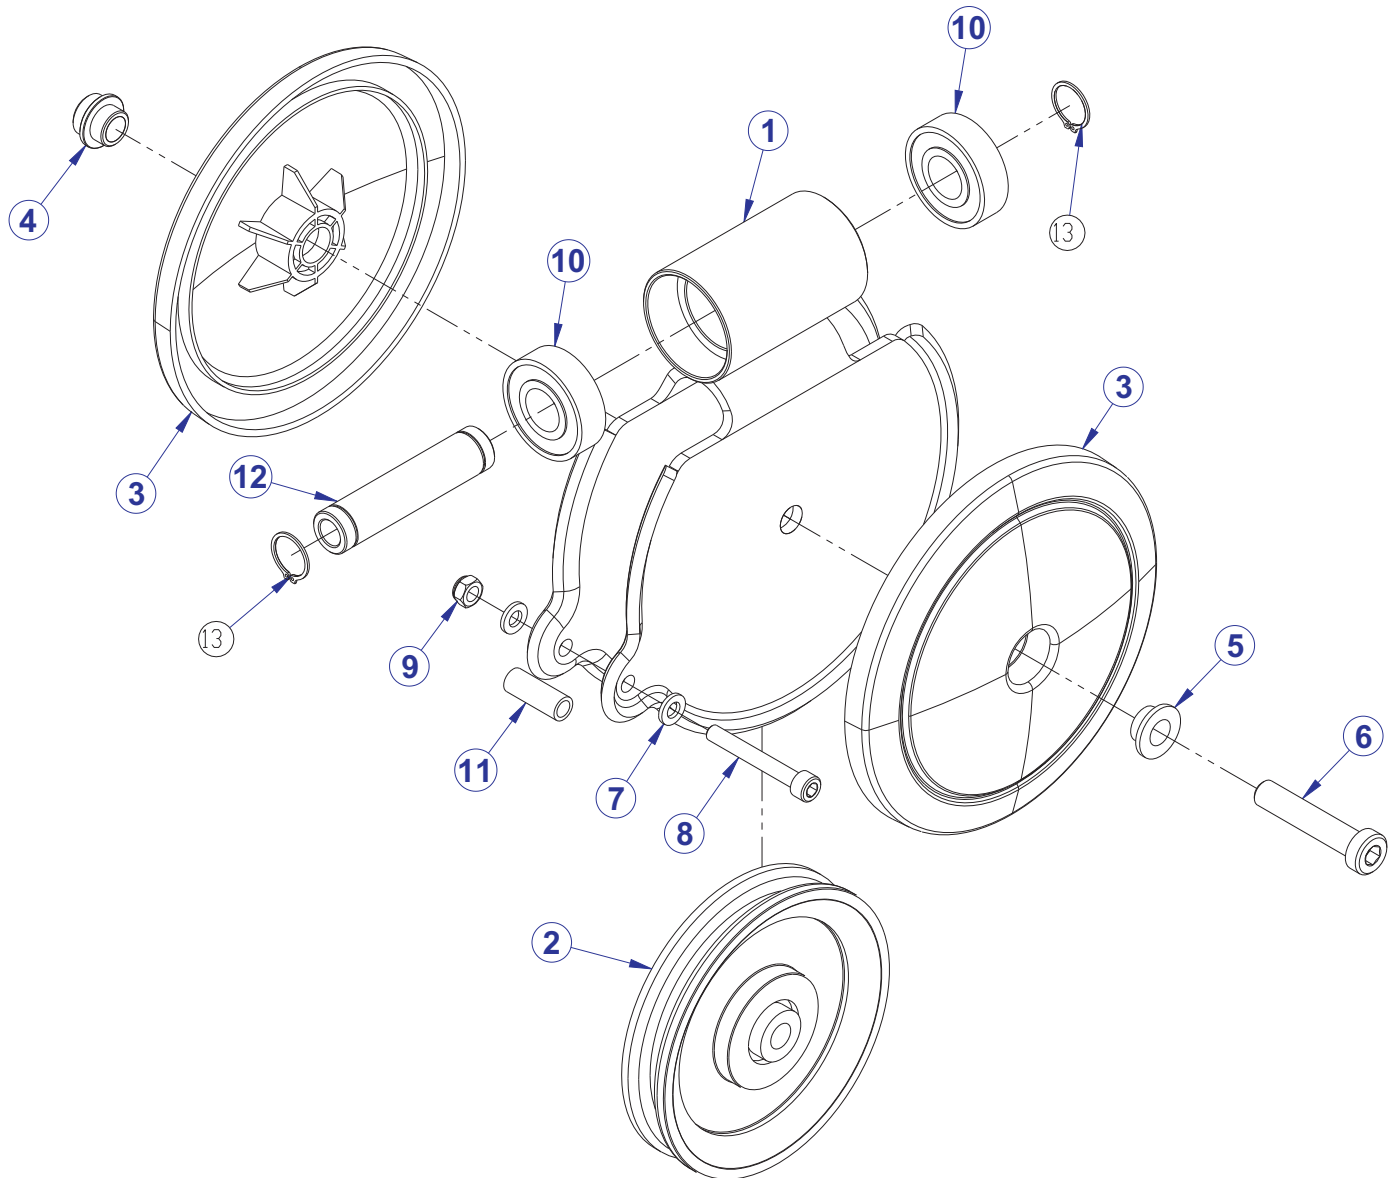

MJLPD DUAL PULLEY PULLDOWN CM/MJ SWIVEL PULLEY ASSEMBLY - 8979301

ITEM NO.	QTY.	PART NO.	DESCRIPTION	FRAME COLOR
1	1	8974801	WLDMT, MJRWD/LPD, SWIVEL PULLEY	ANY
2	1	3237801	PULLEY, 4.5 IN OD	-
3	2	7629901	COVER, PULLEY-BOLTED FULL	-
4	1	7335401	NUT, SOCKET HEAD M10 X 1.5 SS	-
5	1	7630101	RETAINER, CM/MJ, PULLEY	-
6	1	3236207	M10 X 1.5 X 50 SHCS, LOW HEAD	-
7	2	3241801	WASHER, FLAT 6MM SS	-
8	1	3241706	M6 X 1 X 45MM SHCS, STD HEAD	-
9	1	3236802	NUT, M6 X 1 HEX NYLOCK SS	-
10	2	3245901	BEARING, 6203	-
11	1	8002401	SPACER, CM/MJ PULLEY	-
12	1	7645401	SHAFT, CM/MJ, 6203 BRNG	-
13	2	3232413	RNG, BRE .631, 5100-66, ST, PP, B	-