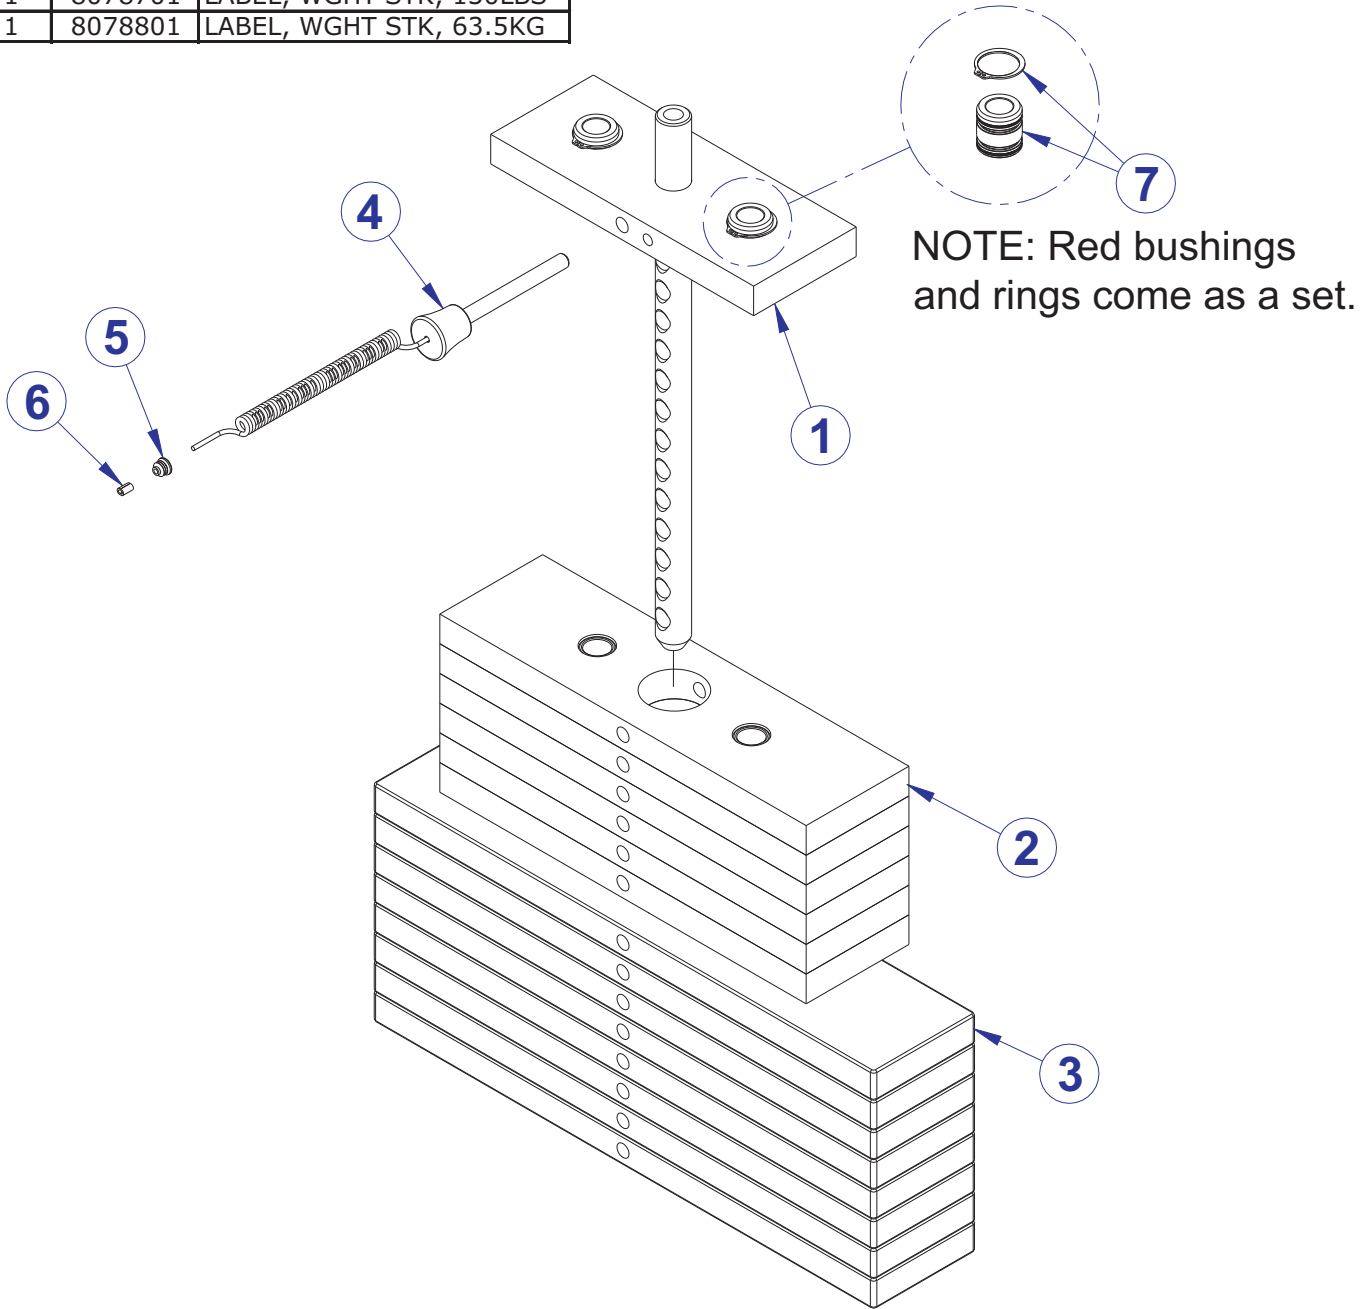

MJLPD DUAL PULLEY PULLDOWN CM/MJ SWIVEL PULLEY ASSEMBLY - 8979301

ITEM NO.	QTY.	PART NO.	DESCRIPTION	FRAME COLOR
1	1	8974801	WLDMT, MJRWD/LPD, SWIVEL PULLEY	ANY
2	1	3237801	PULLEY, 4.5 IN OD	-
3	2	7629901	COVER, PULLEY-BOLTED FULL	-
4	1	7335401	NUT, SOCKET HEAD M10 X 1.5 SS	-
5	1	7630101	RETAINER, CM/MJ, PULLEY	-
6	1	3236207	M10 X 1.5 X 50 SHCS, LOW HEAD	-
7	2	3241801	WASHER, FLAT 6MM SS	-
8	1	3241706	M6 X 1 X 45MM SHCS, STD HEAD	-
9	1	3236802	NUT, M6 X 1 HEX NYLOCK SS	-
10	2	3245901	BEARING, 6203	-
11	1	8002401	SPACER, CM/MJ PULLEY	-
12	1	7645401	SHAFT, CM/MJ, 6203 BRNG	-
13	2	3232413	RNG, BRE .631, 5100-66, ST, PP, B	-

MJLPD DUAL PULLEY PULLDOWN CMPD LAT BAR ASSEMBLY - 7773001

ITEM NO.	QTY.	PART NO.	DESCRIPTION	FRAME COLOR
1	1	7773001	ASSY, CMPD LAT BAR	SG
2	2	7662801	RING, GRIP 1.25 OD	-
3	2	3235801	GRIP, 1.25 OD	-
4	2	7662901	CAP, GRIP 1.25 OD	-
5	8	3247701	M4 X .7 HXS NO CUP ST BO	-

MJLPD DUAL PULLEY PULLDOWN 260LB. WEIGHT STACK ASSEMBLY - 7640201

WEIGHT STACK LABELS

QTY.	PART NO.	DESCRIPTION
1	8078701	LABEL, WGHT STK, 130LBS
1	8078801	LABEL, WGHT STK, 63.5KG

ITEM NO.	QTY.	PART NO.	DESCRIPTION
1	1	8920101	14 HOLE HEAD PLATE/BAYONET SER. KIT ASSY
2	6	7353801	ASSY, 15 LB PLATE
3	8	7328401	WEIGHT PLATE, 20 LB
4	1	7353001	ASSY, SELECTOR PIN
		8981903	ASSY, WT STACK SELECTOR PIN, SRT - YELLOW
5	1	7356501	PLUG, LANYARD ATTACHMENT
6	1	7523601	CRIMP, CABLE
7	2	7338001	BUSHING, HEADPLATE