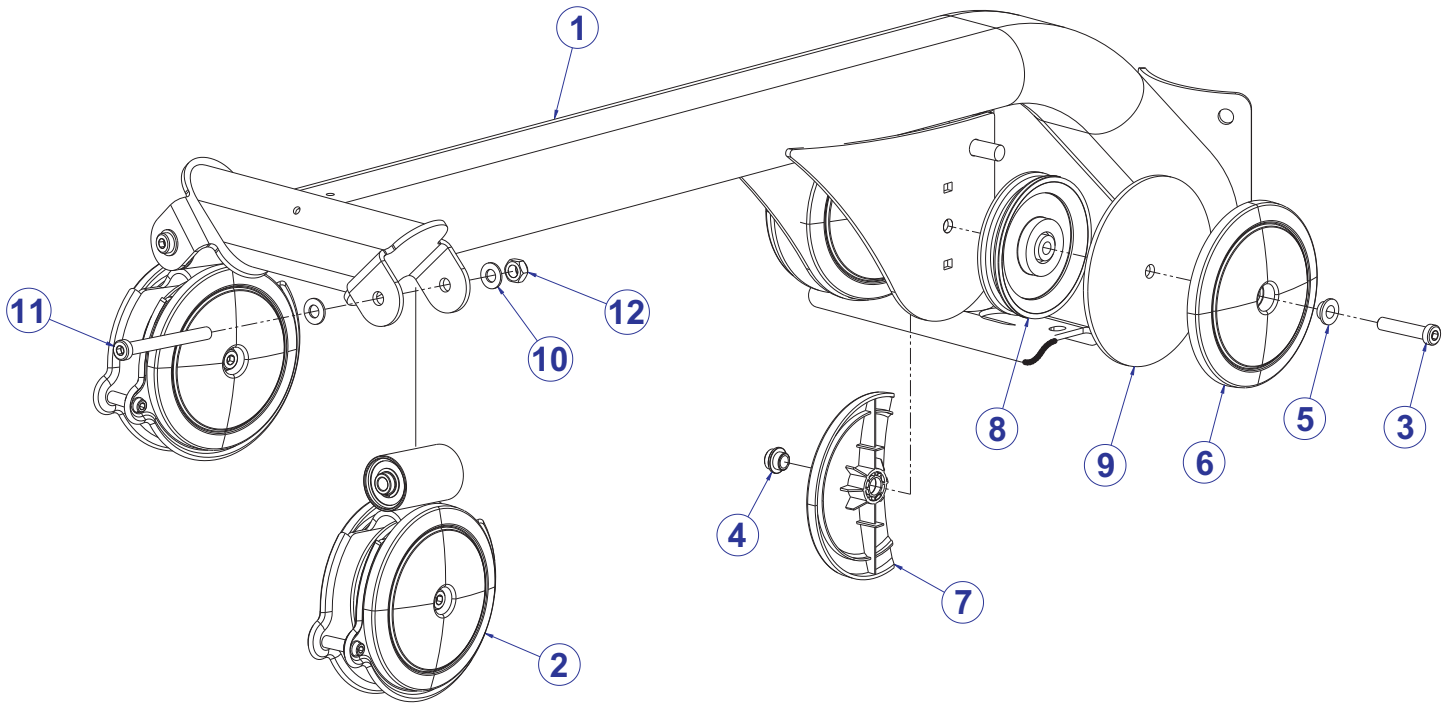

MJLPD DUAL PULLEY PULLDOWN MJLPD BOOM ASSEMBLY - 7640801

ITEM NO.	QTY.	PART NO.	DESCRIPTION	FRAME COLOR
1	1	7636401	WLDMNT, MJLPD, BOOM	ANY
2	2	8979301	ASSY, MJRWD/LPD, SWIVEL PULLEY	ANY
3	2	3236207	SCREW, M10 X1.5 50MM	-
4	2	7335401	NUT, M10 X 1.5 SOCKET HEAD	-
5	2	7630101	RETAINER, CM/MJ, PULLEY	-
6	2	7629901	COVER, PULLEY- BOLTED FULL	-
7	2	7630001	COVER, PULLEY BOLTED PARTIAL	-
8	2	3237801	PULLEY, 4.5" OD	-
9	2	7301101	PLATE, PULLEY	ANY
10	4	3236601	WASHER, 3/8 SAE SS	-
11	2	3236217	SCREW, M10 X1.5 100MM	-
12	2	3236801	NUT, M10 HEX NYLOCK SS	-