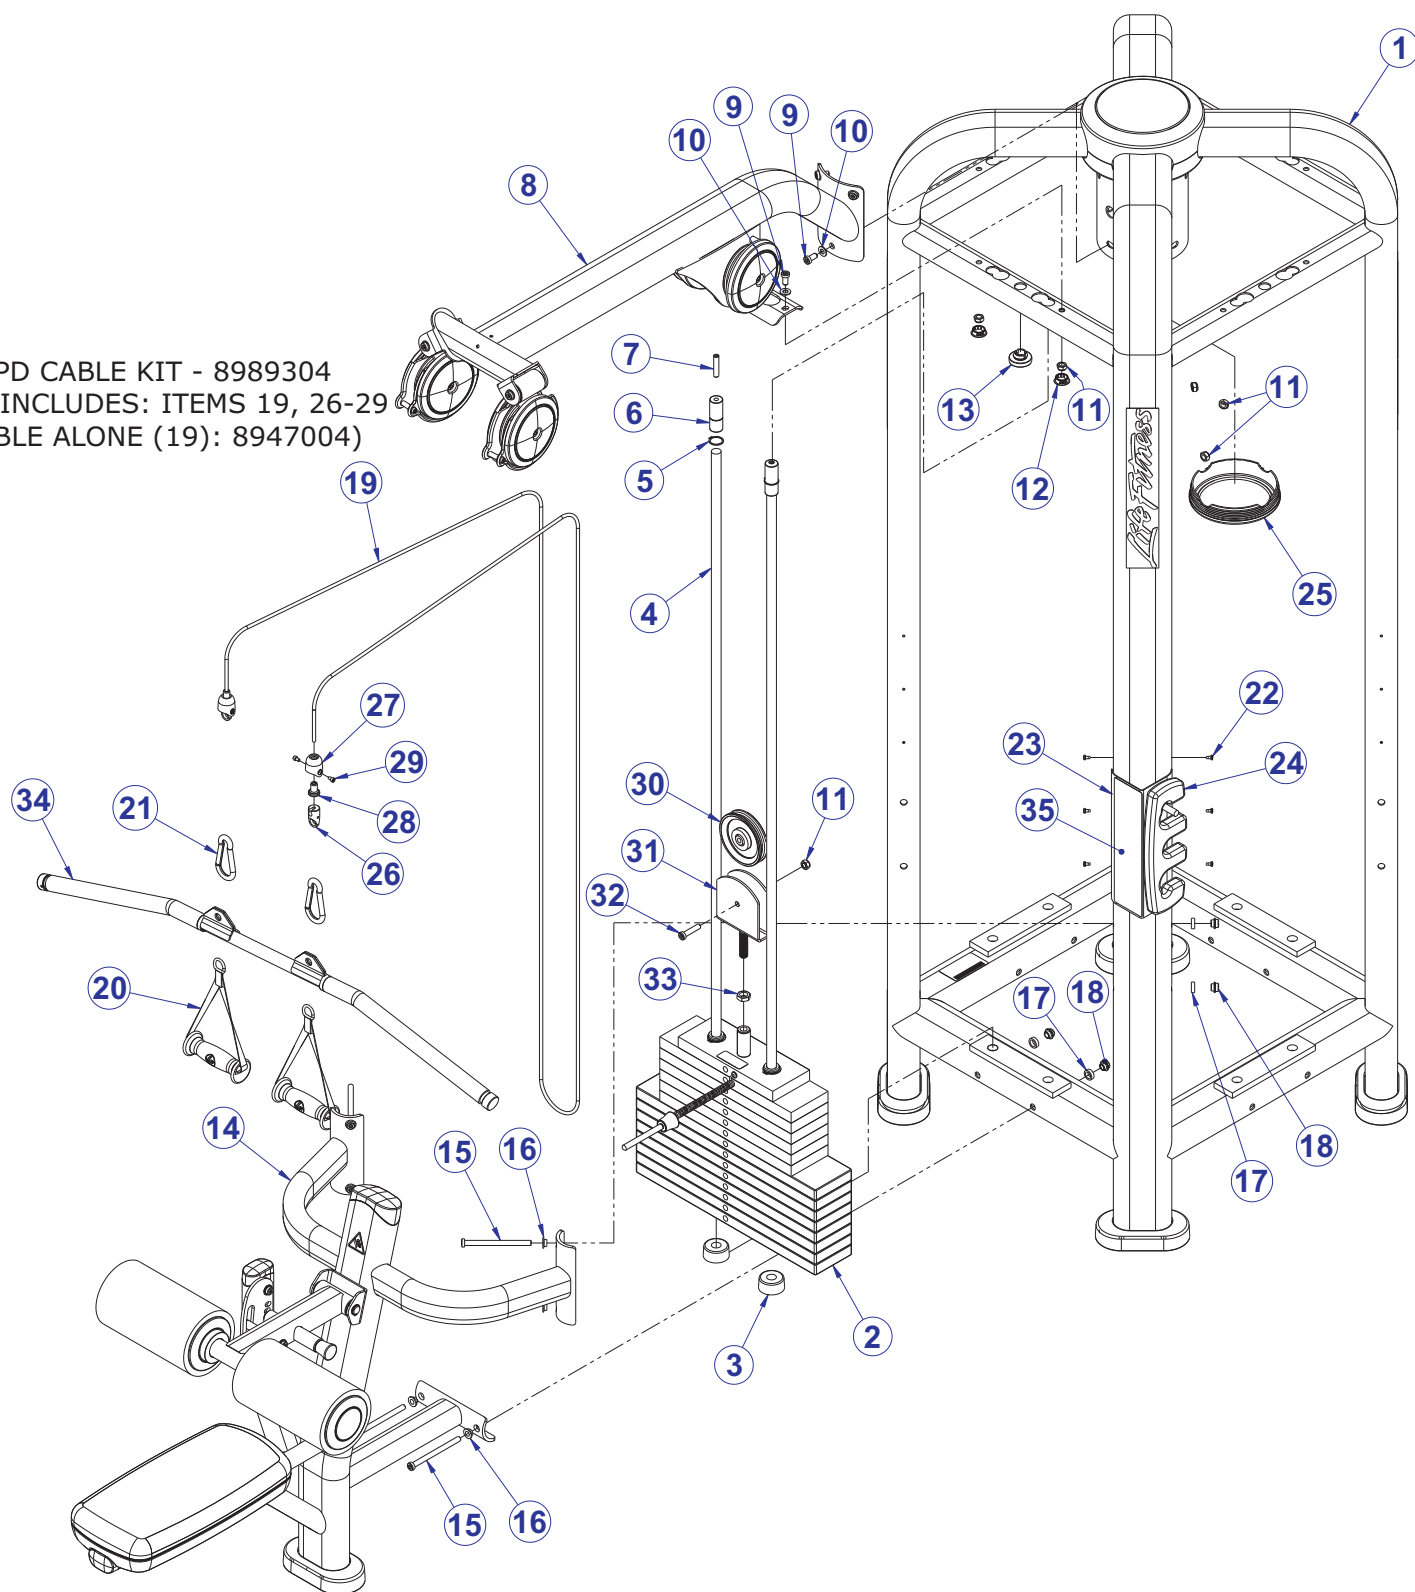

MJLPD DUAL PULLEY PULLDOWN COMPONENT ASSEMBLY

MJLPD CABLE KIT - 8989304
KIT INCLUDES: ITEMS 19, 26-29
(CABLE ALONE (19): 8947004)

SEE PAGE 6 FOR LEGEND

MJLPD DUAL PULLEY PULLDOWN COMPONENT ASSEMBLY LEGEND

ITEM NO.	QTY.	PART NO.	DESCRIPTION	FRAME COLOR
1	1	MJCORE-ASSY	ASSY, COMPONENTS MJCORE	ANY
2	1	7640201	ASSY, 260LB STACK	-
3	2	7352101	CUSHION, WEIGHT STACK	-
4	2	7328618	GUIDE ROD, .75 OD SOLID 71.63	-
5	2	3232421	RING, BRE .940, 5100-100 ST PP B	-
6	2	7634401	RETAINER, CM/MJ, GUIDEROD	-
7	2	3240502	M10 X 1.5 X 50 HXS NO CUP ST BO	-
8	1	7640801	ASSY, MJLPD BOOM	ANY
9	5	3236202	SCREW, M10 X1.5 25MM	-
10	5	3236601	WASHER, 3/8 SAE SS	-
11	5	3236801	NUT, M10 HEX NYLOCK SS	-
12	2	3237403	PLUG, 1" HOLE	-
13	1	7642301	BUMPER, CM/MJ, PLUG	-
14	1	SEE PAGE 7	ASSY, MJLP/LPD BENCH	ANY
15	6	3236220	SCREW, M10 X1.5 130MM	-
16	6	7630101	RETAINER, CM/MJ, PULLEY	-
17	6	7634701	SPACER, CM/MJ, .565 X .815	-
18	6	7335401	NUT, M10 X 1.5 SOCKET HEAD	-
19	1	8989304	KIT, MJLPD, CABLE (INCLUDES CABLE AND ENDS)	-
20	2	7647801	HANDLE, CM/MJ, SHORT STRAP	-
21	2	3250201	SNAP LINK, 3/8" DIA	-
22	6	3270601	SCREW, #10-32 TRX PAN ST BZ	-
23	1	7647001	PLACARD BRACKET	ANY
24	1	7711501	WEIGHT, 5 LB. ADD-ON	-
25	1	7640401	COVER, BOTTOM CAP	-
26	2	8943601	LINK, CM/MJ, CABLE END	-
27	2	8943701	HSNG, CM/MJ, CABLE END	-
28	2	8943801	INSERT, CM/MJ, CABLE END	-
29	4	3250002	M5 X 0.8 X 8MM HXS SOC CS ST BZ	-
30	1	3237801	PULLEY, 4.5 IN OD	-
31	1	7642295	WLDMT, CM/MJ STK PULLEY SG	SG
32	1	3236206	M10 X 1.5 X 45 SHCS, LOW HEAD	-
33	1	3236902	NUT, HEX JAM M16 X 2 SS	-
34	1	7773001	ASSY, CMPD LAT BAR	SG
35	1	7734101	LABEL, PLACARD MJLPD-ENGLISH	-
		7734102	LABEL, PLACARD MJLPD-GERMAN	-
		7734103	LABEL, PLACARD MJLPD-FRENCH	-
		7734104	LABEL, PLACARD MJLPD-SPANISH	-
		7734105	LABEL, PLACARD MJLPD-ITALIAN	-
		7734106	LABEL, PLACARD MJLPD-DUTCH	-
		7734107	LABEL, PLACARD MJLPD-JAPANESE	-
		7734108	LABEL, PLACARD MJLPD-PORTUGUESE	-