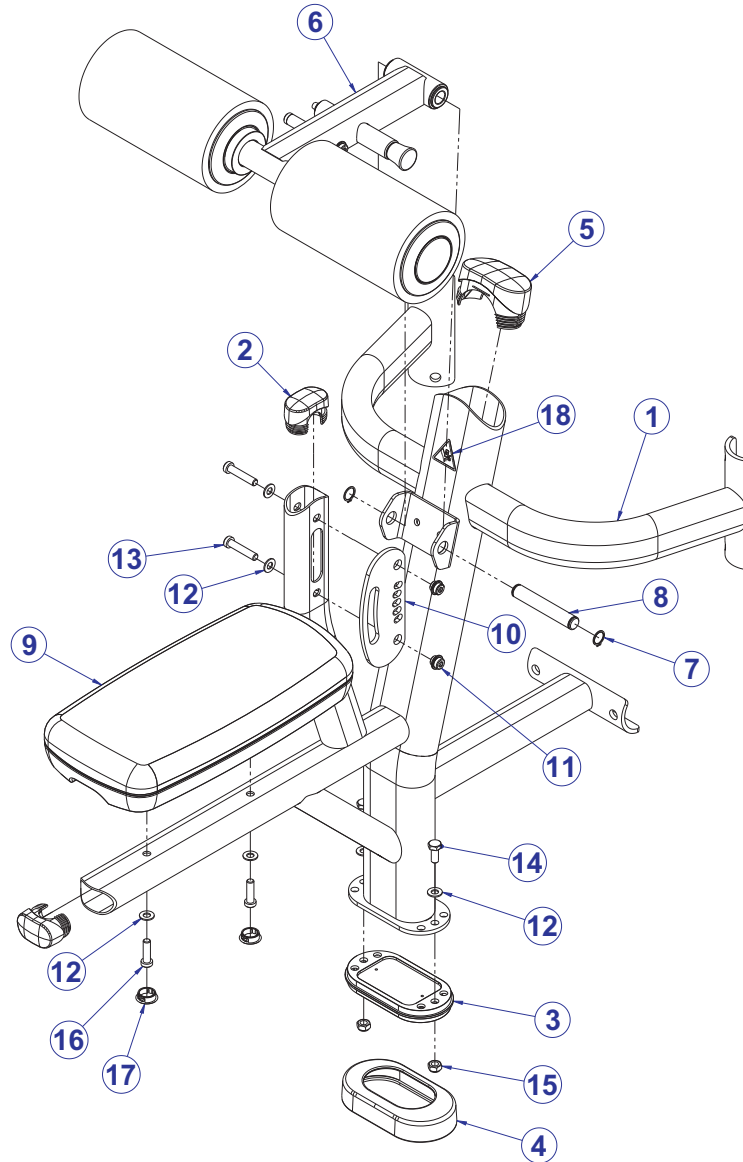

MJLPD DUAL PULLEY PULLDOWN MJLP/LPD BENCH ASSEMBLY

ITEM NO.	QTY.	PART NO.	DESCRIPTION	FRAME COLOR
1	1	7631501	WLDMNT, MJLP/LPD BENCH	ANY
2	2	7333801	CAP, SMALL FLOV- END	-
3	1	7334001	FOOT, 2.50 X 4.49 FLOV	-
4	1	7340201	COVER, FOOT - STRAIGHT	-
5	1	7333901	CAP, LARGE FLOV- END	-
6	1	7639701	ASSY, MJLP HOLD DOWN - GRAY KNOB	ANY
		7639703	ASSY, MJLP HOLD DOWN - YELLOW KNOB	
7	2	3232415	RING, BRE .704, 5100-75 ST PP B	-
8	1	7633702	SHAFT, CM/MJ, PIVOT	-
9	1	74689XX	PAD 18 X 9 CONVEX	-
10	1	7633601	PLATE, MJLP/LPD, ADJUST	-
11	2	7335401	NUT, M10 X 1.5 SOCKET HEAD	-
12	6	3236601	WASHER, 3/8 SAE SS	-
13	2	3236207	SCREW, M10 X1.5 50MM	-
14	2	3251202	SCREW, M10 X1.5 X 25MM UNS HEX CS ST ZN	-
15	2	3236801	NUT, M10 HEX NYLOCK SS	-
16	2	3236204	SCREW, M10 X1.5 35MM	-
17	2	3237403	PLUG, 1" HOLE	-
18	1	8039501	LABEL, WARNING, TRIANGLE	-