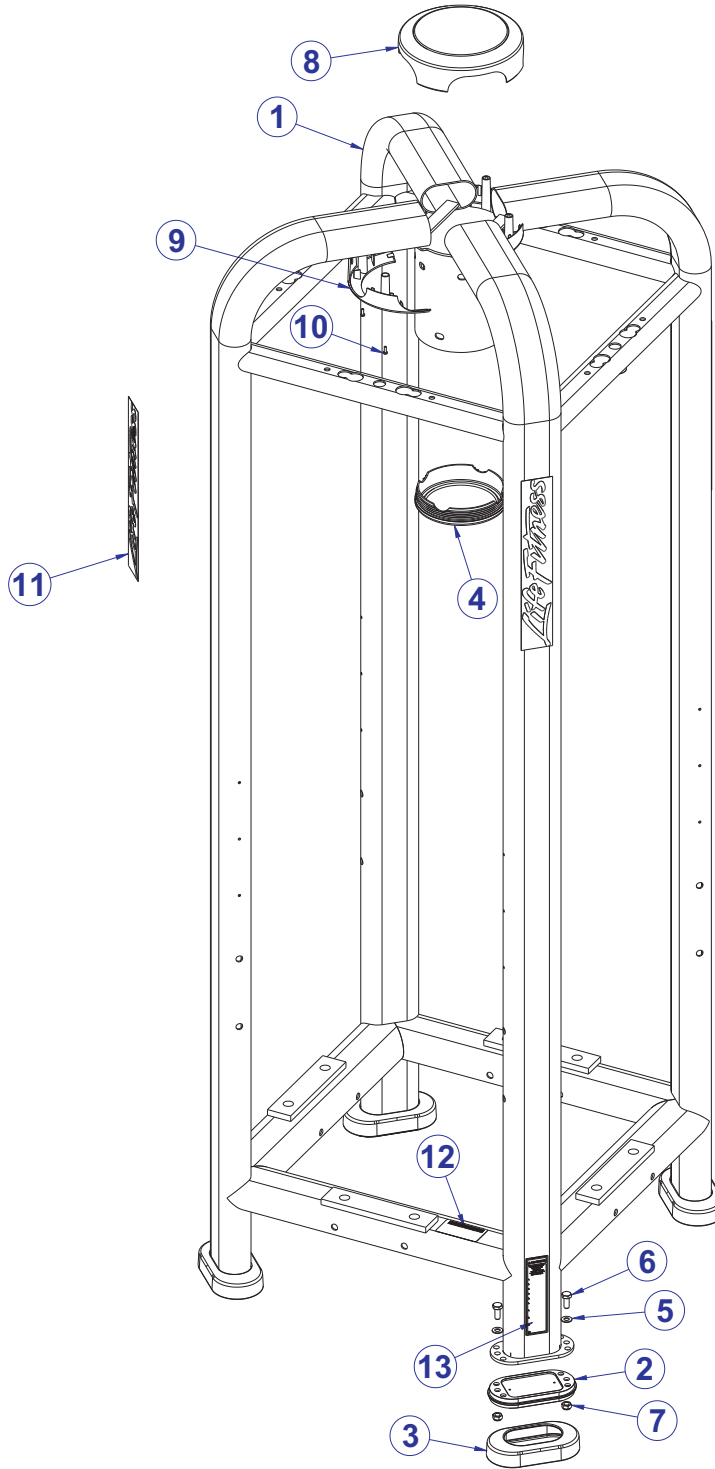

Terra Cotta 36

Turquoise 17

Note: Replace XX with above color suffix when ordering pads (ie. 74123XX = 7412301 Black)
Use 99 suffix for custom upholstery.

MJRWD DUAL PULLEY ROW MJCORE ASSEMBLY

ITEM NO.	QTY.	PART NO.	DESCRIPTION
1	1	7628601	WLDMT, MJCORE
2	4	7334001	FOOT, 2.50 X 4.49 FLOV
3	4	7340201	COVER, FOOT - STRAIGHT
4	1	7640401	COVER, BOTTOM CAP
5	28	3236601	WASHER, 3/8 SAE SS
6	8	3251202	SCREW, M10 X1.5 X 25MM UNS HEX CS ST ZN
7	28	3236801	NUT, M10 HEX NYLOCK SS
8	1	7629201	COVER, CENTER TOP
9	2	7629801	COVER, CENTER BOTTOM
10	4	3236501	M4 X 0.7 PHL PAN MS ST ZN
11	4	7348001	LABEL, LIFE FITNESS LOGO