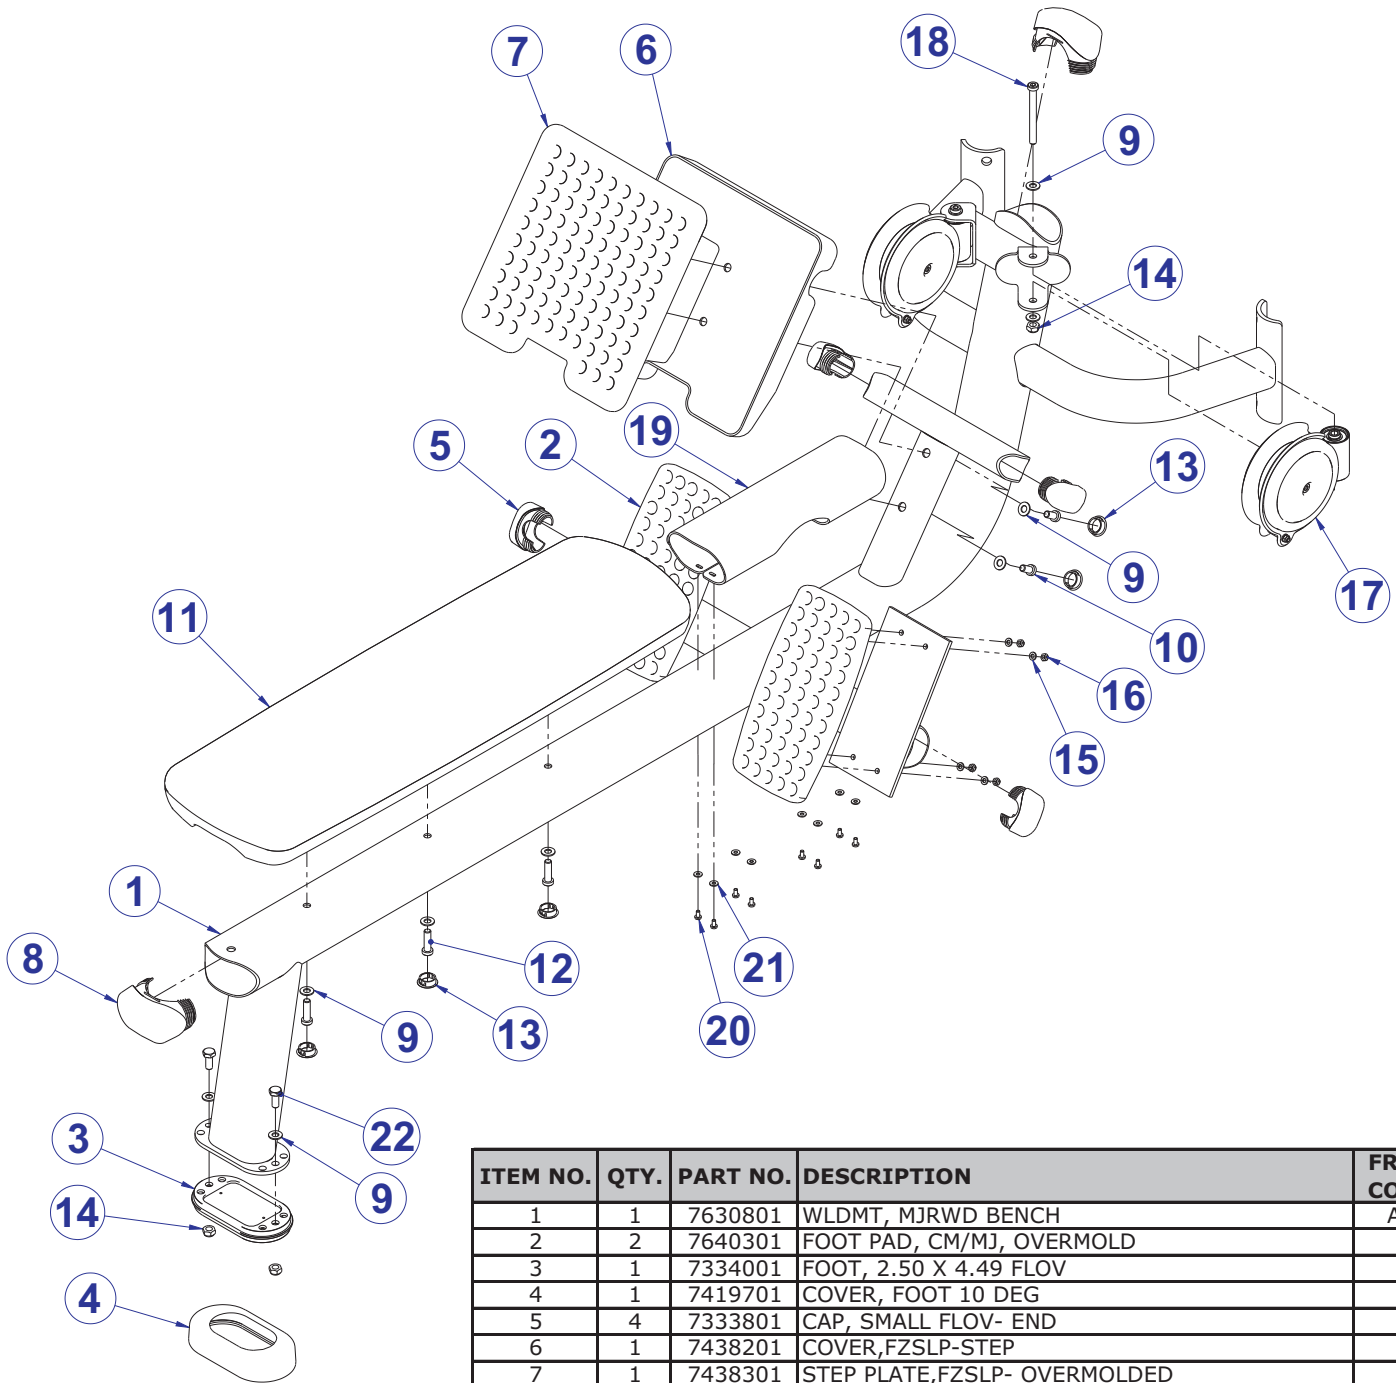

MJRWD DUAL PULLEY ROW MJRWD BENCH ASSEMBLY

ITEM NO.	QTY.	PART NO.	DESCRIPTION	FRAME COLOR
1	1	7630801	WLDMT, MJRWD BENCH	ANY
2	2	7640301	FOOT PAD, CM/MJ, OVERMOLD	-
3	1	7334001	FOOT, 2.50 X 4.49 FLOV	-
4	1	7419701	COVER, FOOT 10 DEG	-
5	4	7333801	CAP, SMALL FLOV- END	-
6	1	7438201	COVER,FZSLP-STEP	-
7	1	7438301	STEP PLATE,FZSLP- OVERMOLDED	-
8	2	7333901	CAP, LARGE FLOV- END	-
9	11	3236601	WASHER, 3/8 SAE SS	-
10	2	3236201	SCREW, M10 X1.5 20MM	-
11	1	76271XX	PAD 36.0 X 11 CONVEX	-
12	3	3236204	SCREW, M10 X1.5 35MM	-
13	5	3237403	PLUG, 1" HOLE	-
14	4	3236801	NUT, M10 HEX NYLOCK SS	-
15	8	3241801	WASHER, FLAT 6MM SS	-
16	8	3236802	NUT, M6 HEX NYLOCK SS	-
17	2	8979301	ASSY, MJRWD/LPD, SWIVEL PULLEY	ANY
18	2	3236217	SCREW, M10 X1.5 100MM	-
19	1	7713601	COVER, PROTECTIVE	-
20	8	3239101	SCREW, M5X10 PHL PAN TT ST	-
21	8	3248101	WSH 10 FL-D ST ZN	-
22	2	3251202	SCREW, M10 X1.5 X 25MM UNS HEX CS ST ZN	-