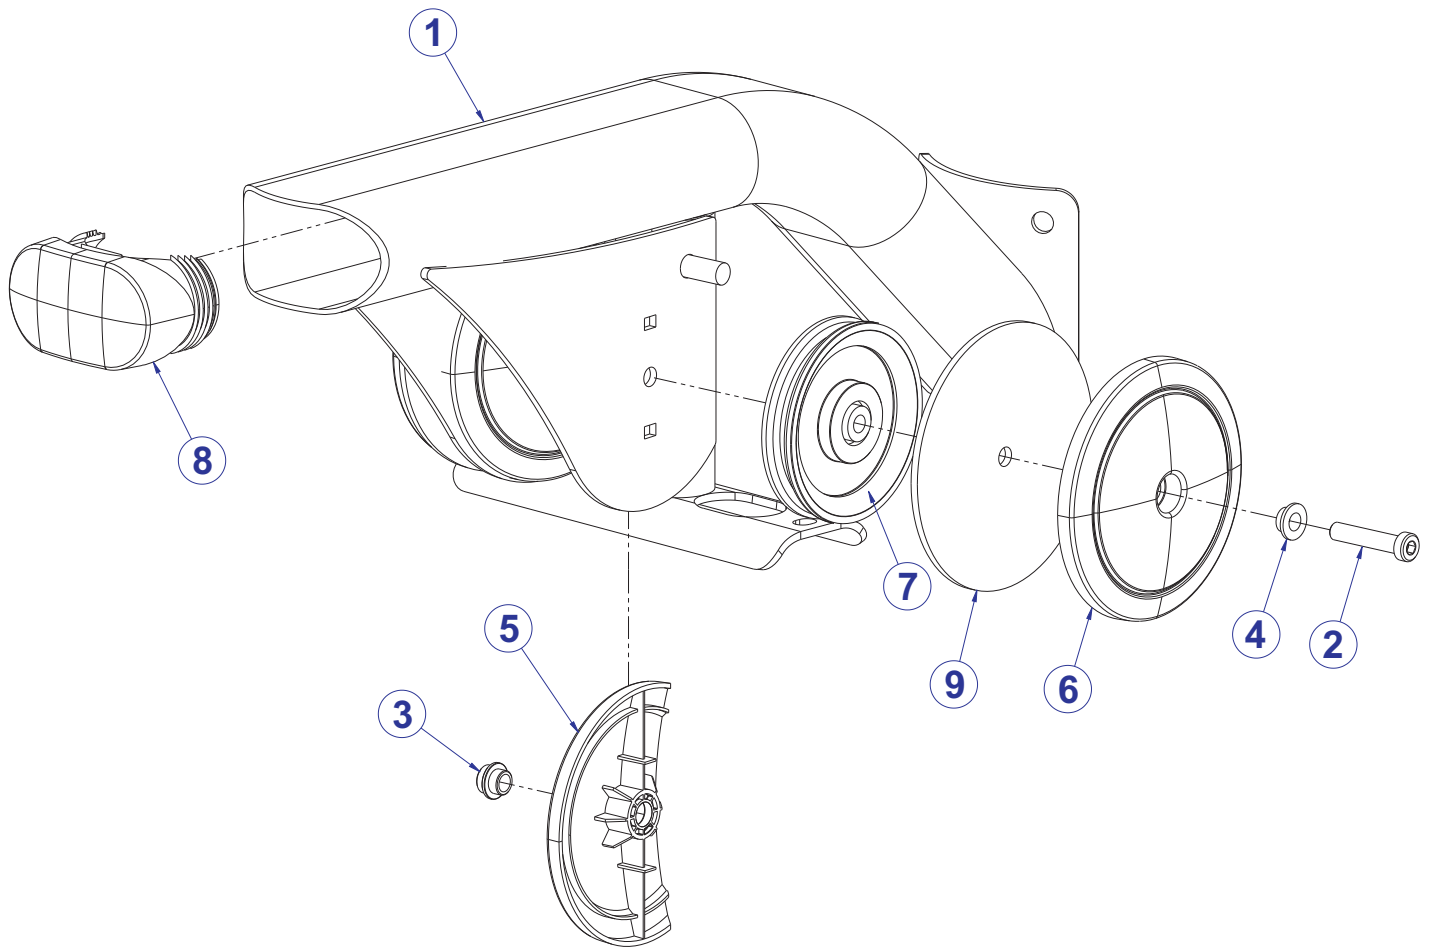

MJRWD DUAL PULLEY ROW MJRWD BOOM ASSEMBLY - 7641201

ITEM NO.	QTY.	PART NO.	DESCRIPTION	FRAME COLOR
1	1	7638001	WLDMNT, MJRWD BOOM	ANY
2	2	3236207	SCREW, M10 X1.5 50MM	-
3	2	7335401	NUT, M10 X 1.5 SOCKET HEAD	-
4	2	7630101	RETAINER, CM/MJ, PULLEY	-
5	2	7630001	COVER, PULLEY BOLTED PARTIAL	-
6	2	7629901	COVER, PULLEY- BOLTED FULL	-
7	2	3237801	PULLEY, 4.5" OD	-
8	1	7333901	CAP, LARGE FLOW- END	-
9	2	7301101	PLATE, PULLEY	ANY