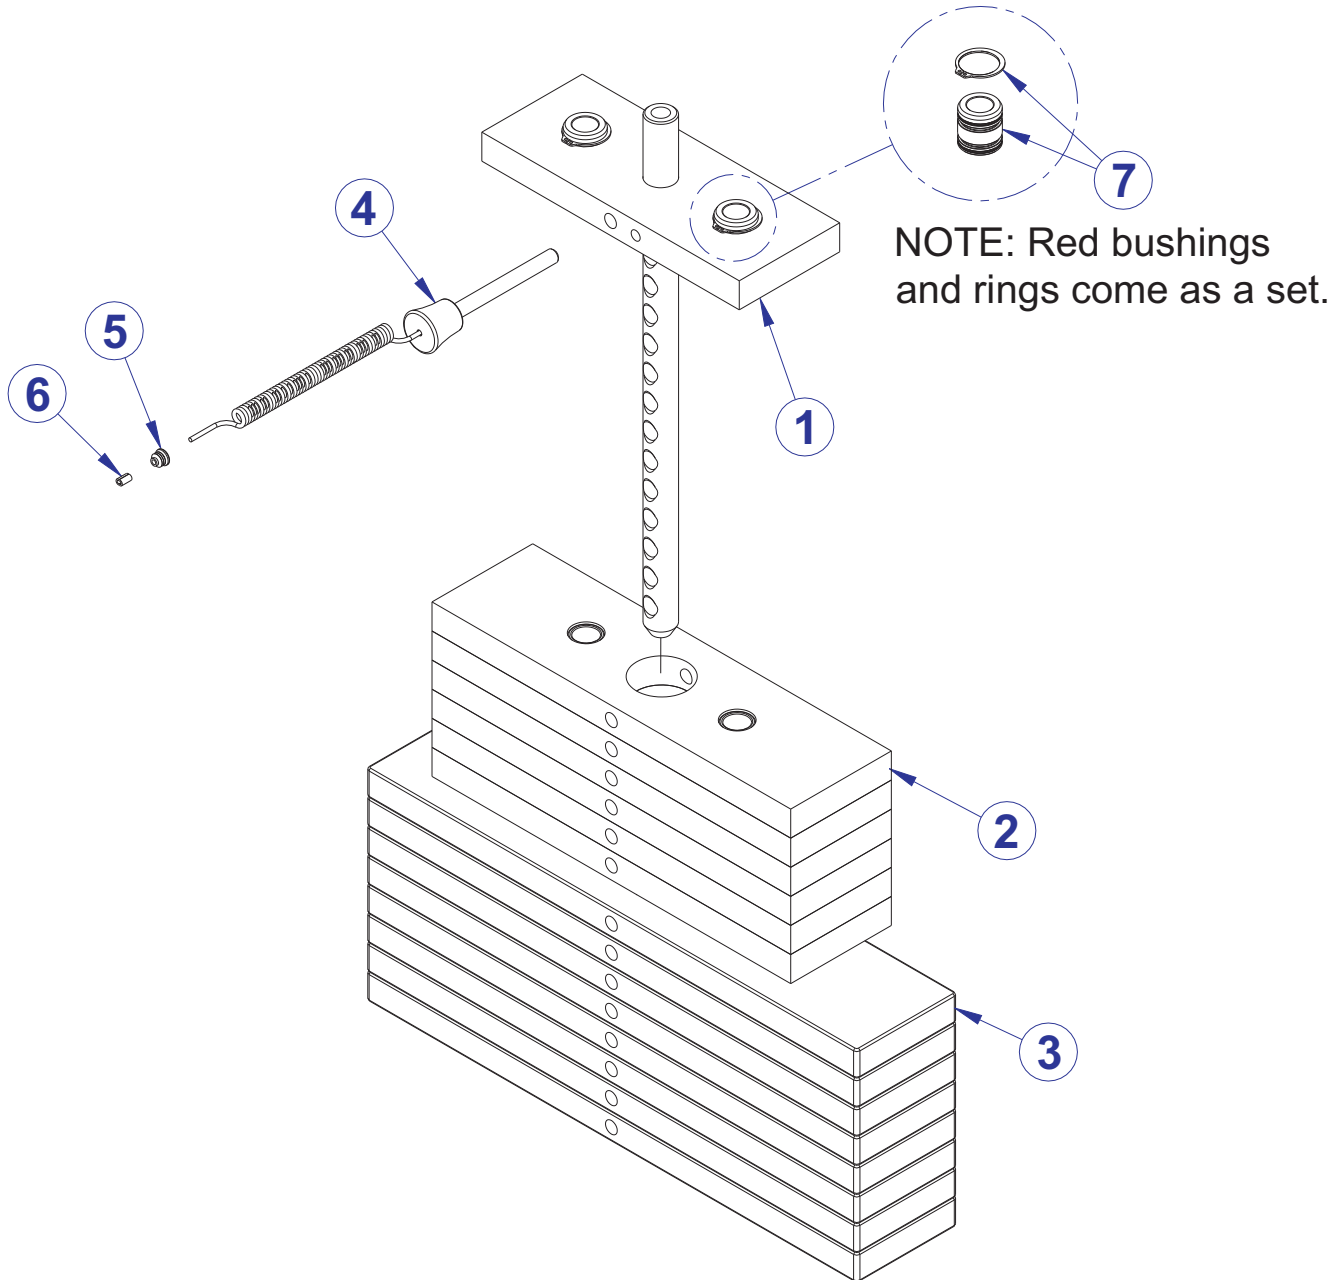

MJRWD DUAL PULLEY ROW CM/MJ SWIVEL PULLEY ASSEMBLY - 8979301

ITEM NO.	QTY.	PART NO.	DESCRIPTION	FRAME COLOR
1	1	8974801	WLDMT, MJRWD/LPD, SWIVEL PULLEY	ANY
2	1	3237801	PULLEY, 4.5 IN OD	-
3	2	7629901	COVER, PULLEY-BOLTED FULL	-
4	1	7335401	NUT, SOCKET HEAD M10 X 1.5 SS	-
5	1	7630101	RETAINER, CM/MJ, PULLEY	-
6	1	3236207	M10 X 1.5 X 50 SHCS, LOW HEAD	-
7	2	3241801	WASHER, FLAT 6MM SS	-
8	1	3241706	M6 X 1 X 45MM SHCS, STD HEAD	-
9	1	3236802	NUT, M6 X 1 HEX NYLOCK SS	-
10	2	3245901	BEARING, 6203	-
11	1	8002401	SPACER, CM/MJ PULLEY	-
12	1	7645401	SHAFT, CM/MJ, 6203 BRNG	-
13	2	3232413	RNG, BRE .631,5100-66,ST,PP,B	-

MJRWD DUAL PULLEY ROW 260 LB. WEIGHT STACK ASSEMBLY - 7640201

WEIGHT STACK LABELS

QTY.	PART NO.	DESCRIPTION
1	8078701	LABEL, WGHT STK, 130LBS
1	8078801	LABEL, WGHT STK, 63.5KG

ITEM NO.	QTY.	PART NO.	DESCRIPTION
1	1	8920101	14 HOLE HEAD PLATE/BAYONET SER. KIT ASSY
2	6	7353801	ASSY, 15 LB PLATE
3	8	7328401	WEIGHT PLATE, 20 LB
4	1	7353001	ASSY, SELECTOR PIN
		8981903	ASSY, WT STACK SELECTOR PIN, SRT - YELLOW
5	1	7356501	PLUG, LANYARD ATTACHMENT
6	1	7523601	CRIMP, CABLE
7	2	7338001	BUSHING, HEADPLATE