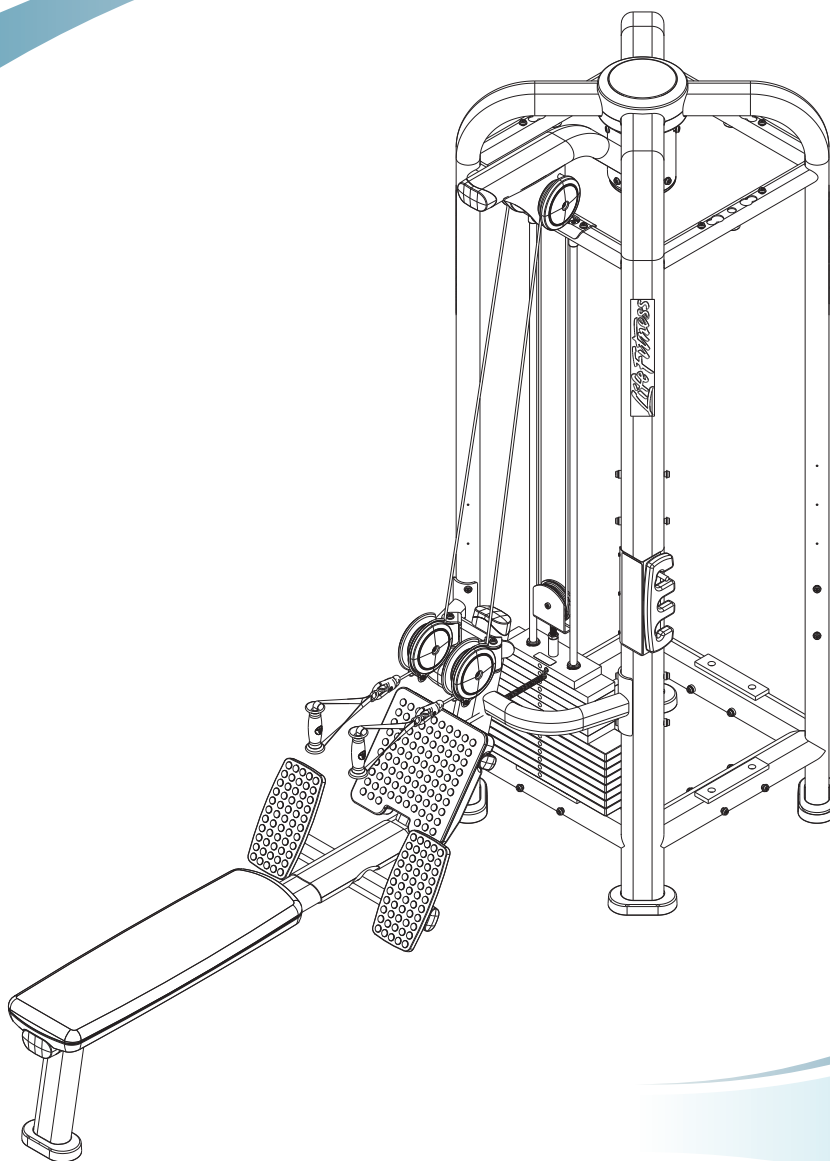

Signature Series Multi-Jungle Dual Pulley Row

MJRWD

Parts List

Life Fitness
WHAT WE LIVE FOR

MJRWD DUAL PULLEY ROW CONTENTS

FRAME AND UPHOLSTERY COLORS..... 3

MJCORE ASSEMBLY..... 4

COMPONENT ASSEMBLY..... 5

COMPONENT ASSEMBLY LEGEND..... 6

BOOM ASSEMBLY..... 7

BENCH ASSEMBLY..... 8

SWIVEL PULLEY ASSEMBLY..... 9

WEIGHT STACK ASSEMBLY..... 10

MJRWD DUAL PULLEY ROW FRAME AND UPHOLSTERY COLORS

Strength Frame Colors