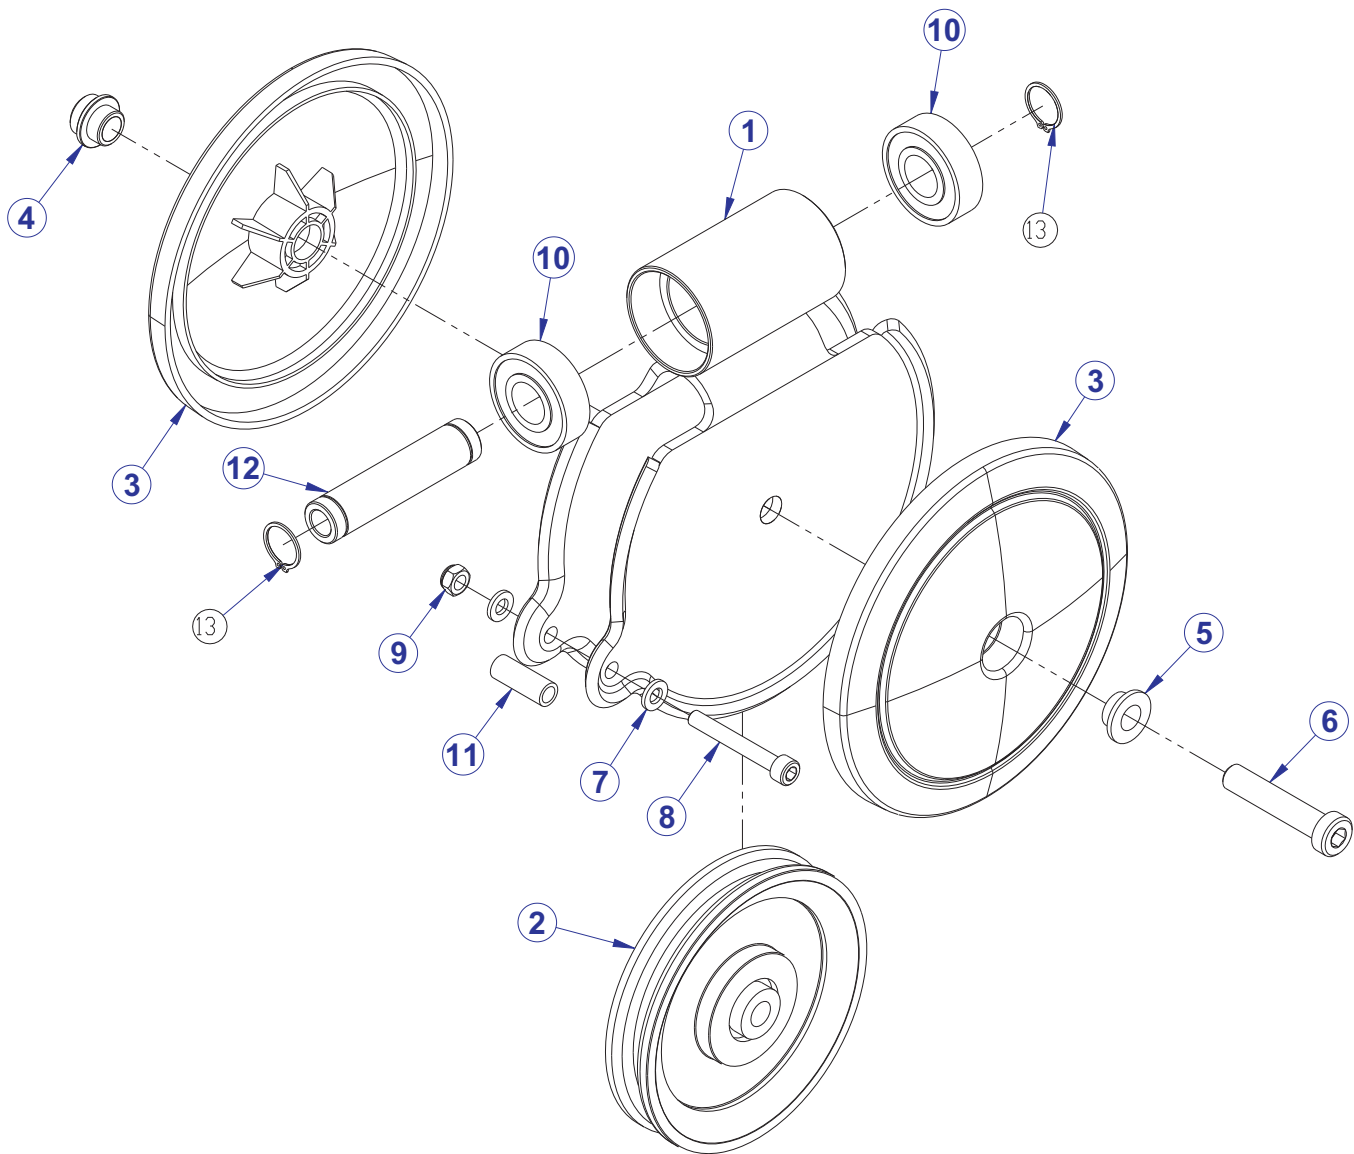

MJRWD DUAL PULLEY ROW CM/MJ SWIVEL PULLEY ASSEMBLY - 8979301

ITEM NO.	QTY.	PART NO.	DESCRIPTION	FRAME COLOR
1	1	8974801	WLDMT, MJRWD/LPD, SWIVEL PULLEY	ANY
2	1	3237801	PULLEY, 4.5 IN OD	-
3	2	7629901	COVER, PULLEY-BOLTED FULL	-
4	1	7335401	NUT, SOCKET HEAD M10 X 1.5 SS	-
5	1	7630101	RETAINER, CM/MJ, PULLEY	-
6	1	3236207	M10 X 1.5 X 50 SHCS, LOW HEAD	-
7	2	3241801	WASHER, FLAT 6MM SS	-
8	1	3241706	M6 X 1 X 45MM SHCS, STD HEAD	-
9	1	3236802	NUT, M6 X 1 HEX NYLOCK SS	-
10	2	3245901	BEARING, 6203	-
11	1	8002401	SPACER, CM/MJ PULLEY	-
12	1	7645401	SHAFT, CM/MJ, 6203 BRNG	-
13	2	3232413	RNG, BRE .631,5100-66,ST,PP,B	-