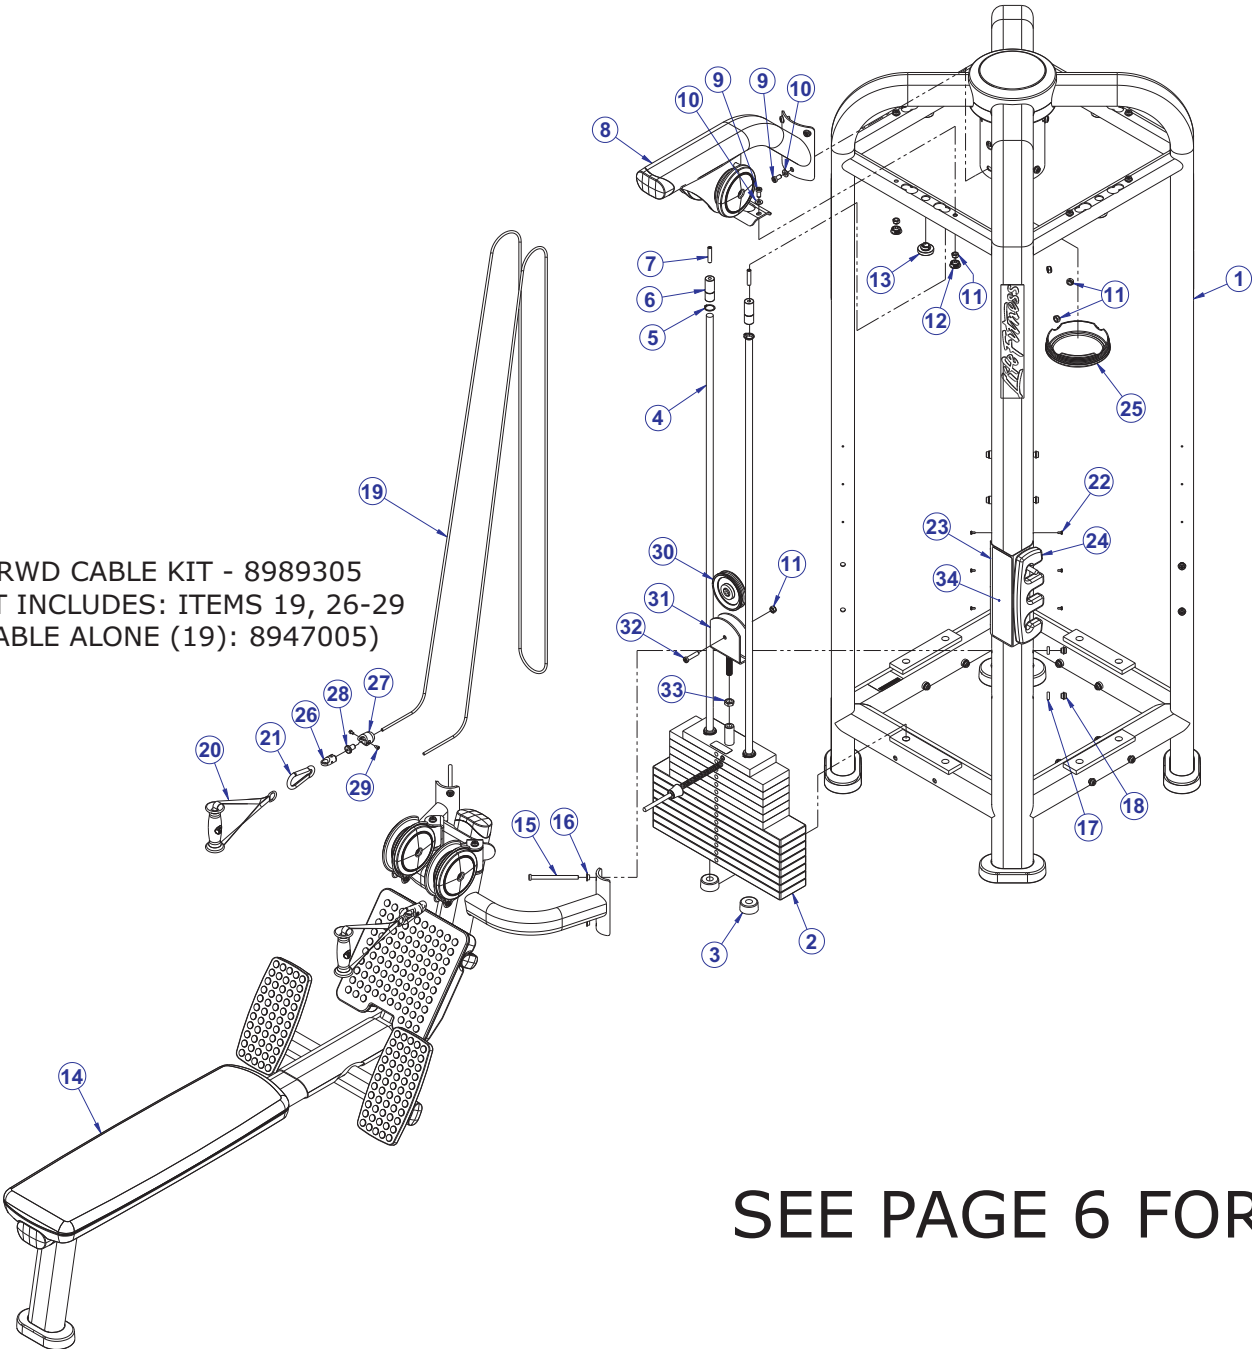

MJRWD DUAL PULLEY ROW COMPONENT ASSEMBLY

MJRWD CABLE KIT - 8989305
KIT INCLUDES: ITEMS 19, 26-29
(CABLE ALONE (19): 8947005)

SEE PAGE 6 FOR LEGEND

MJRWD DUAL PULLEY ROW COMPONENT ASSEMBLY LEGEND

ITEM NO.	QTY.	PART NO.	DESCRIPTION	FRAME COLOR
1	1	MJCORE-ASSY	ASSY, COMPONENTS MJCORE	ANY
2	1	7640201	ASSY, 260LB STACK	-
3	2	7352101	CUSHION, WEIGHT STACK	-
4	2	7328618	GUIDE ROD, .75 OD SOLID 71.63	-
5	2	3232421	RING, BRE .940, 5100-100 ST PP B	-
6	2	7634401	RETAINER, CM/MJ, GUIDEROD	-
7	2	3240502	M10 X 1.5 X 50 HXS NO CUP ST BO	-
8	1	7641201	ASSY, MJRWD BOOM	ANY
9	5	3236202	SCREW, M10 X1.5 25MM	-
10	5	3236601	WASHER, 3/8 SAE SS	-
11	5	3236801	NUT, M10 HEX NYLOCK SS	-
12	2	3237403	PLUG, 1" HOLE	-
13	1	7642301	BUMPER, CM/MJ, PLUG	-
14	1	SEE PAGE 8	ASSY, MJRWD BENCH	ANY
15	4	3236220	SCREW, M10 X1.5 130MM	-
16	4	7630101	RETAINER, CM/MJ, PULLEY	-
17	4	7634701	SPACER, CM/MJ, .565 X .815	-
18	4	7335401	NUT, M10 X 1.5 SOCKET HEAD	-
19	1	8989305	KIT, MJRWD CABLE	-
20	2	7647801	HANDLE, CM/MJ, SHORT STRAP	-
21	2	3250201	SNAP LINK, 3/8" DIA	-
22	6	3270601	SCREW, # 10-32 TRX PAN ST BZ	-
23	1	7647001	PLACARD BRACKET	ANY
24	1	7711501	WEIGHT, 5 LB. ADD-ON	-
25	1	7640401	COVER, BOTTOM CAP	-
26	2	8943601	LINK, CM/MJ, CABLE END	-
27	2	8943701	HSNG, CM/MJ, CABLE END	-
28	2	8943801	INSERT, CM/MJ, CABLE END	-
29	4	3250002	M5 X .08 X 8MM HXS SOC CS ST BZ	-
30	1	3237801	PULLEY, 4.5 IN OD	-
31	1	7642295	WLDMT, CM/MJ STK PULLEY SG	S.G.
32	1	3236206	M10 X 1.5 X 45 SHCS, LOW HEAD	-
33	1	3236902	NUT, HEX JAM M16 X 2 SS	-
34	1	7734301	LABEL, PLACARD MJRWD-ENGLISH	-
		7734302	LABEL, PLACARD MJRWD-GERMAN	-
		7734303	LABEL, PLACARD MJRWD-FRENCH	-
		7734304	LABEL, PLACARD MJRWD-SPANISH	-
		7734305	LABEL, PLACARD MJRWD-ITALIAN	-
		7734306	LABEL, PLACARD MJRWD-DUTCH	-
		7734307	LABEL, PLACARD MJRWD-JAPANESE	-
		7734308	LABEL, PLACARD MJRWD-PORTUGUESE	-