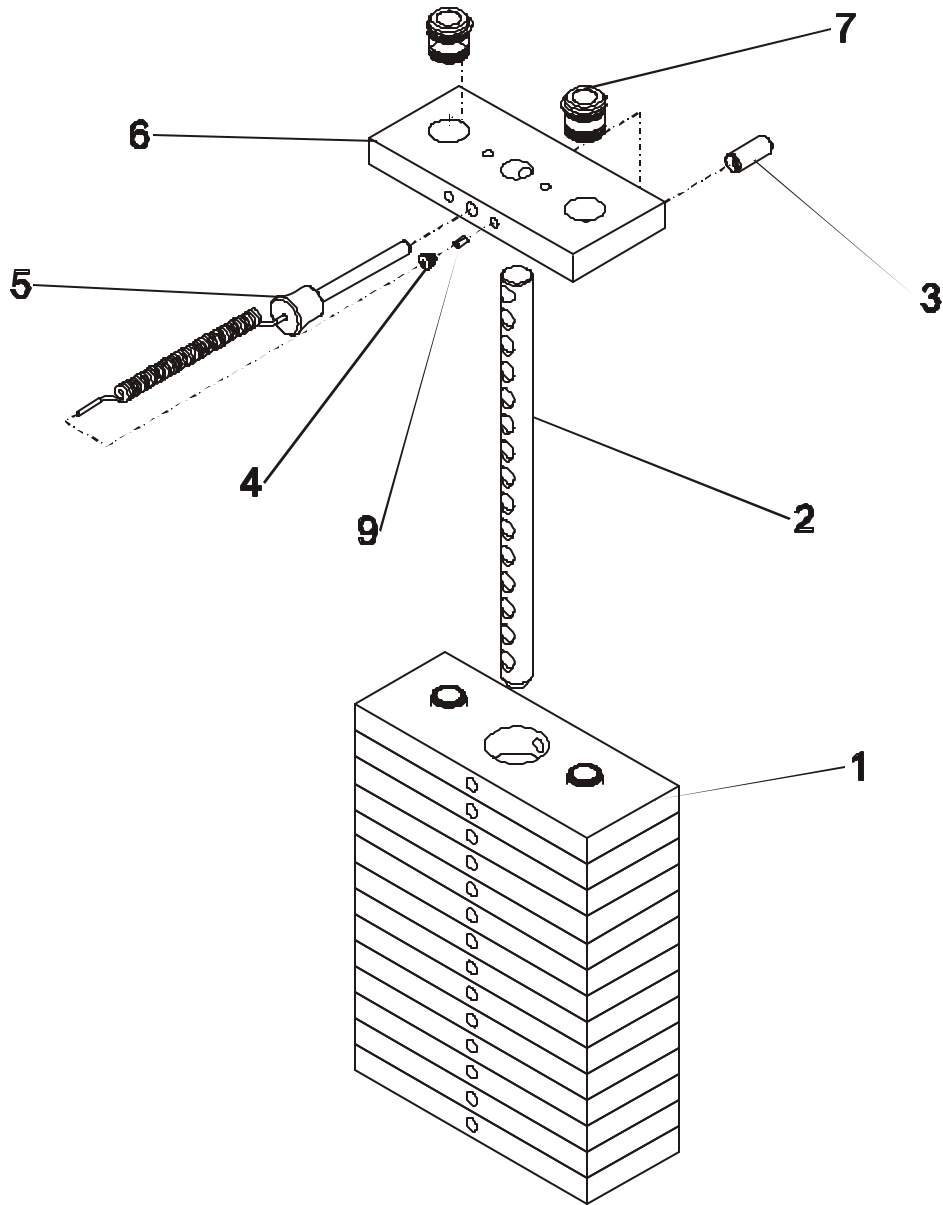

RAMSEY MTSRL RECIPROCATING LEFT WEIGHT STACK ASSEMBLY 150 LBS

ITEM NO.	QTY.	PART NO.	DESCRIPTION
1	14	7353701	ASSY, 10 LB PLATE
2	1	7464801	BAYONET, MTS, 15 HOLE
3	1	3236001	BUSHING, SPRING PIN
4	1	7356501	PLUG, LANYARD ATTACHMENT
5	1	7353001	ASSY, SELECTOR PIN
6	1	7434401	HEAD PLATE, MTS
7	2	7338001	BUSHING, HEADPLATE
9	1	7523601	CRIMP, CABLE