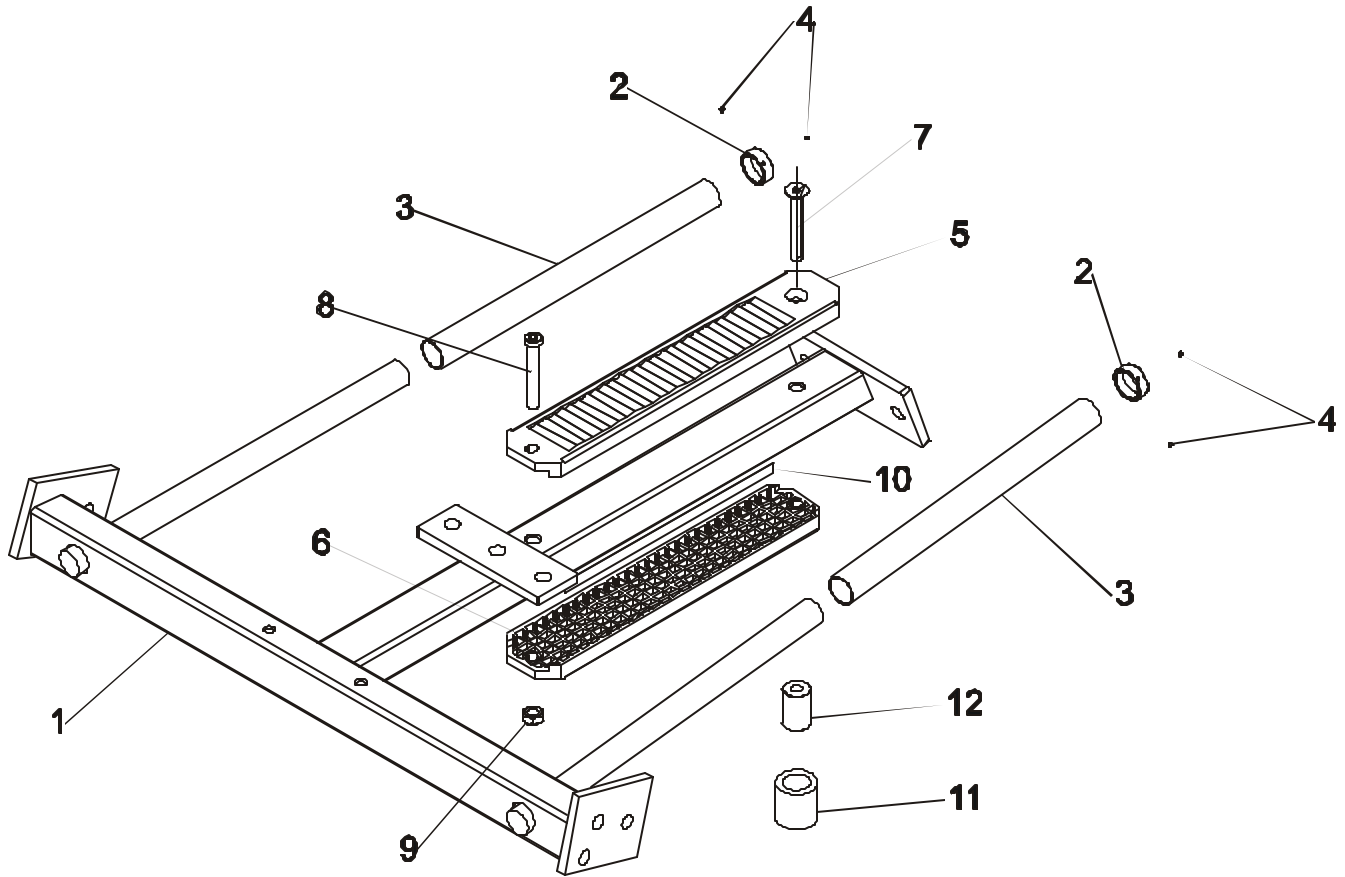

RAMSEY MTSRL RECIPROCATING LEFT SEAT FRAME ASSEMBLY

ITEM NO.	QTY.	PART NO.	DESCRIPTION
1	1	7520301	WLDMT, MTLE, SEAT FRAME
2	2	7306901	CAP, GRIP 1.25 OD
3	2	3235801	GRIP, SHADOW GRAY, 13"
4	4	3237201	M3 X .5 HXS NO CUP ST BO
5	1	7564301	SEATRACK, ROLLER SERRATED
6	1	7564401	SEATRACK, FLAT
7	1	3238312	M10x1.5x75mm
8	1	3236211	SCREW, M10 X1.5 70MM
9	1	3236801	NUT, M10 HEX NYLOCK SS
10	1	7422002	LABEL, SEAT ADJUST
11	1	3235802	GRIP, SHADOW GRAY, 1.5"
12	1	7570601	STOP, ROLLER SEAT