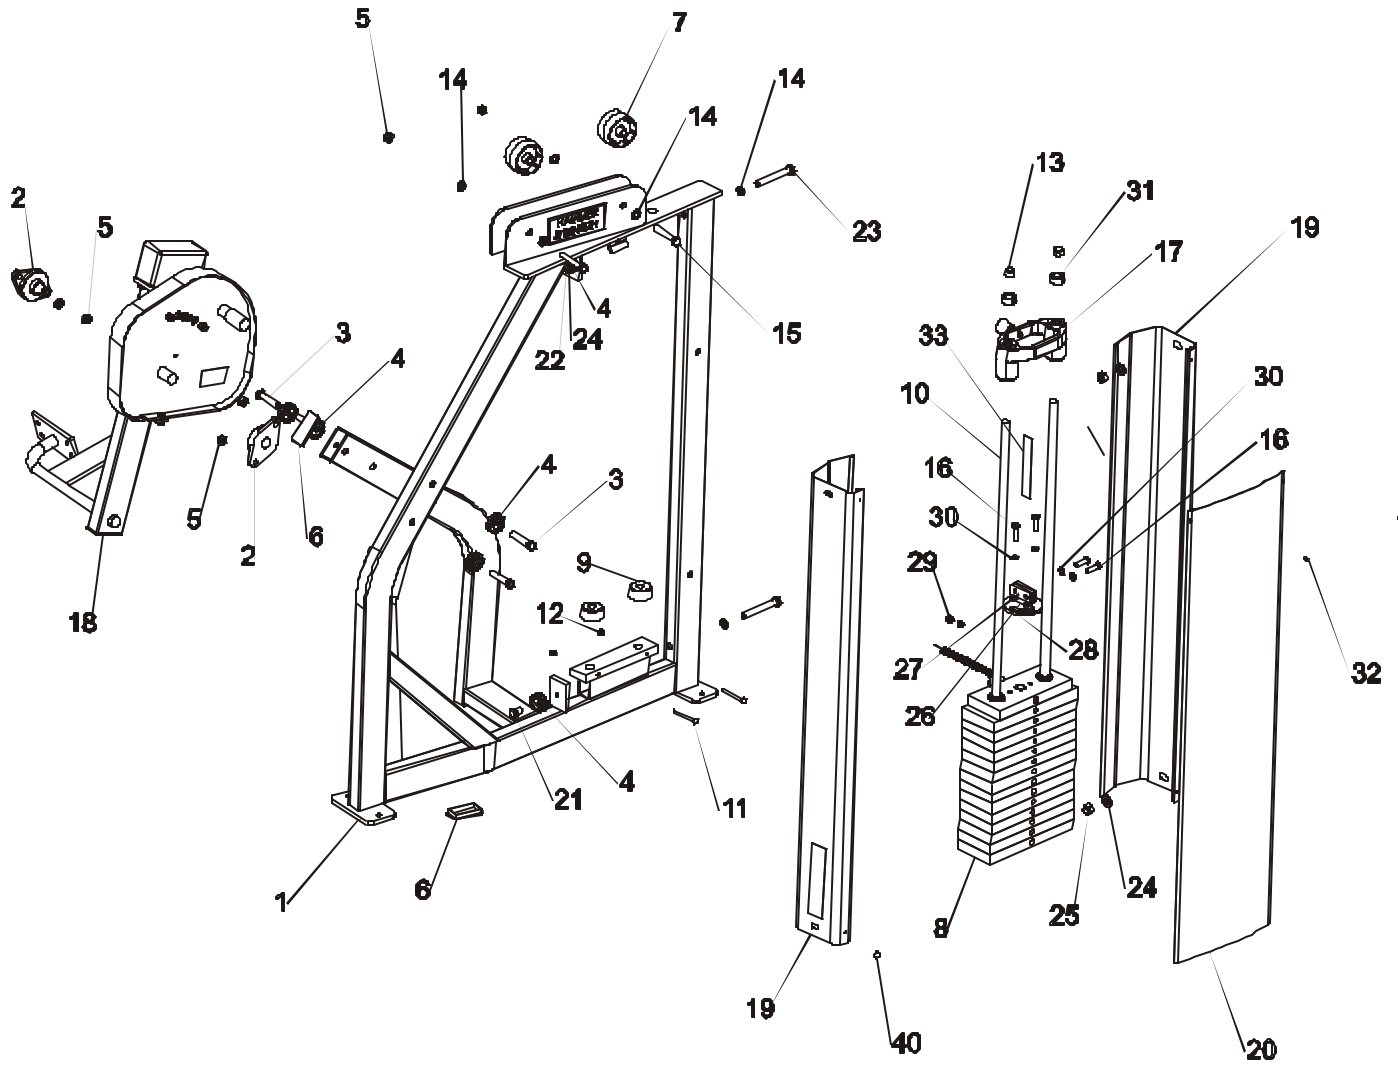

RAMSEY MTSRL RECIPROCATING LEFT

LEFT SIDE ASSEMBLY

RAMSEY MTSRL RECIPROCATING LEFT

LEFT SIDE ASSEMBLY CALLOUTS

ITEM NO.	QTY.	PART NO.	DESCRIPTION
1	1	7517901	WLDMT, MTLE, LEFT SIDE
2	2	3239901	BEARING, 2 HOLE FLANGE, 1" ID
3	4	3239310	1/2-13 X2.50 UNS HEX FHB G5 ZN
4	6	7434001	WASHER, MTS, HAMMER HEAD
5	6	3102804	NUT, NYLOCK
6	2	7477401	CAP. END, 1-1/2 X 3, 11GA SGRY
7	2	7594601	PULLEY, MTS, 3" BELT
8	1	7464701	ASSY, MTS, 150 LB STACK
9	2	7352101	CUSHION, WEIGHT STACK
10	2	7328613	GUIDE ROD, .75 OD SOLID 43.25
11	2	3223809	1/4-20 UNS HEX FHB G5 ZN
12	2	3102806	NUT, NYLOCK 1/4-20 ZN
13	2	3242701	CAP, END, .75 X .50. RD, BLACK
14	6	3239505	WSH, .500 IN-D ST ZN
15	2	3239312	1/2-13 X 3.00 UNS HEX FHB G5 ZN
16	4	3223302	3/8-16 X 16 HEX HEAD BOLT
17	1	7459901	ASSY, MTS, INCREMENT WEIGHT
18	1	7522001	ASSY, MTLE, ARM LEFT
19	2	7465104	SHROUD, MTS, SIDE 44.63" SGRY
20	1	7435605	PANEL, MTS, PLASTIC 44.63"
21	1	3239303	1/2-13 X .75 UNS HEX FHB G5 ZN
22	1	3239305	1/2-13 X 1.25 UNS HEX FHB G5 ZN
23	2	3239316	1/2-13 X 4.00 UNS HEX FHB G5 ZN
24	3	3102507	WASHER, TYPE A PLAIN
25	2	3102801	NUT, NYLOCK
26	1	7435101	SHAFT, 3/8" DIA SS, BELT WRAP
27	1	7435295	PLATE, MTS, BELT CLAMP
28	1	7434895	WLDMT, MTS, BELT ATTACH
29	2	3102807	NUT, NYLOCK 3/8-16 LOW HT
30	4	3239503	WSH, .375 IN-D ST ZN
31	2	3103301	SHAFT COLLAR, 3/4 I.D. ZINC
32	2	0017-00101-1587	SHIELD RIVET
33	1	7435701	BELT, SPOOLED, W15/16, T.09
34	1	7422003	LABEL, MOVING PARTS
35	1	M051-00294-A000	WEIGHT STACK NUMBER STRIP
36	1	M051-00298-A000	INCREMENT WT. DECAL (LEFT)
37	1	7422004	LABEL, 2" ASTM WARN
38	1	M051-00289-A000	HAMMER STRENGTH NAME PLATE
39	1	7488701	LABEL, AXIS OF ROTATION
40	2	7564101	LABEL, MTS, .625 DIA HOLE COVER