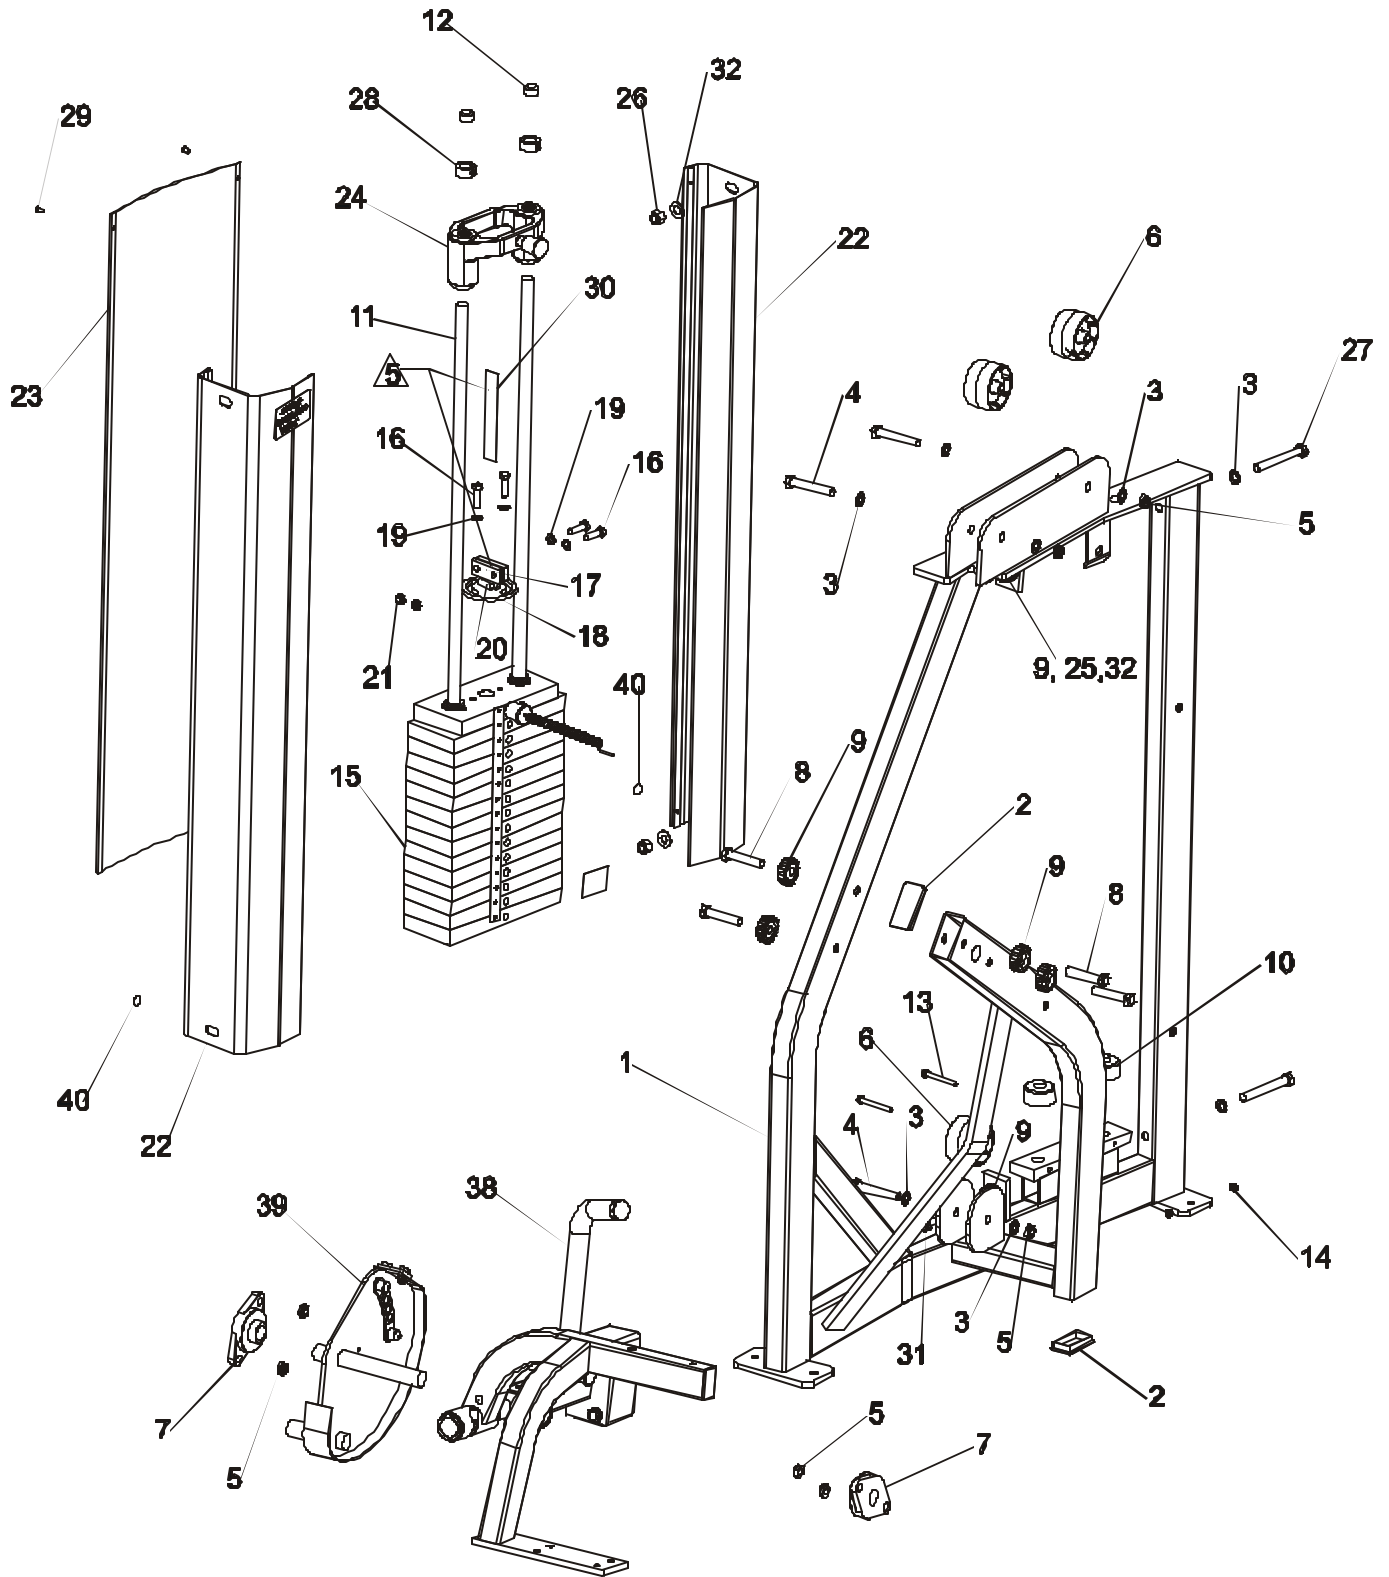

RAMSEY MTSRL RECIPROCATING LEFT RIGHT SIDE ASSEMBLY

**RAMSEY MTSRL RECIPROCATING LEFT
RIGHT SIDE ASSEMBLY CALLOUTS**

ITEM NO.	QTY.	PART NO.	DESCRIPTION
1	1	7536301	WLDMT, MTLC, RIGHT SIDE
2	2	7477401	CAP. END, 1-1/2 X 3, 11GA SGRY
3	8	3239505	WSH, .500 IN-D ST ZN
4	3	3239312	1/2-13 X 3.00 UNS HEX FHB G5 ZN
5	7	3102804	NUT, NYLOCK
6	3	7594601	PULLEY, MTS, 3" BELT
7	2	3239901	BEARING, 2 HOLE FLANGE, 1" ID
8	4	3239310	1/2-13 X2.50 UNS HEX FHB G5 ZN
9	6	7434001	WASHER, MTS, HAMMER HEAD
10	2	7352101	CUSHION, WEIGHT STACK
11	2	7328613	GUIDE ROD, .75 OD SOLID 43.25
12	2	3242701	CAP, END, .75 X .50. RD, BLACK
13	2	3223809	1/4-20 UNS HEX FHB G5 ZN
14	2	3102806	NUT, NYLOCK 1/4-20 ZN
15	1	7464701	ASSY, MTS, 150 LB STACK
16	4	3223302	3/8-16 X 16 HEX HEAD BOLT
17	1	7435295	PLATE, MTS, BELT CLAMP
18	1	7436595	WLDMT, MTS, BELT ATTACH LH
19	4	3239503	WSH, .375 IN-D ST ZN
20	1	7435101	SHAFT, 3/8" DIA SS, BELT WRAP
21	2	3102807	NUT, NYLOCK 3/8-16 LOW HT
22	2	7465104	SHROUD, MTS, SIDE 44.63" SGRY
23	1	7435605	PANEL, MTS, PLASTIC 44.63"
24	1	7459901	ASSY, MTS, INCREMENT WEIGHT
25	1	3239305	1/2-13 X 1.25 UNS HEX FHB G5 ZN
26	2	3102801	NUT, NYLOCK
27	2	3239316	1/2-13 X 4.00 UNS HEX FHB G5 ZN
28	2	3103301	SHAFT COLLAR, 3/4 I.D. ZINC
29	2	0017-00101-1587	SHIELD RIVET
30	1	7435701	BELT, SPOOLED, W15/16, T.09
31	1	3239303	1/2-13 X .75 UNS HEX FHB G5 ZN
32	3	3102507	WASHER, TYPE A PLAIN
33	1	7422003	LABEL, MOVING PARTS
34	1	M051-00297-A000	INCREMENT WT. DECAL (RIGHT)
35	1	M051-00289-A000	HAMMER STRENGTH NAME PLATE
36	1	M051-00294-A000	WEIGHT STACK NUMBER STRIP
37	1	7488701	LABEL, AXIS OF ROTATION
38	1	7538701	ASSY, MTLC, ARM RIGHT
39	1	7538801	ASSY, MTLC, CAM RIGHT
40	2	7564101	LABEL, MTS, .625 DIA HOLE COVER