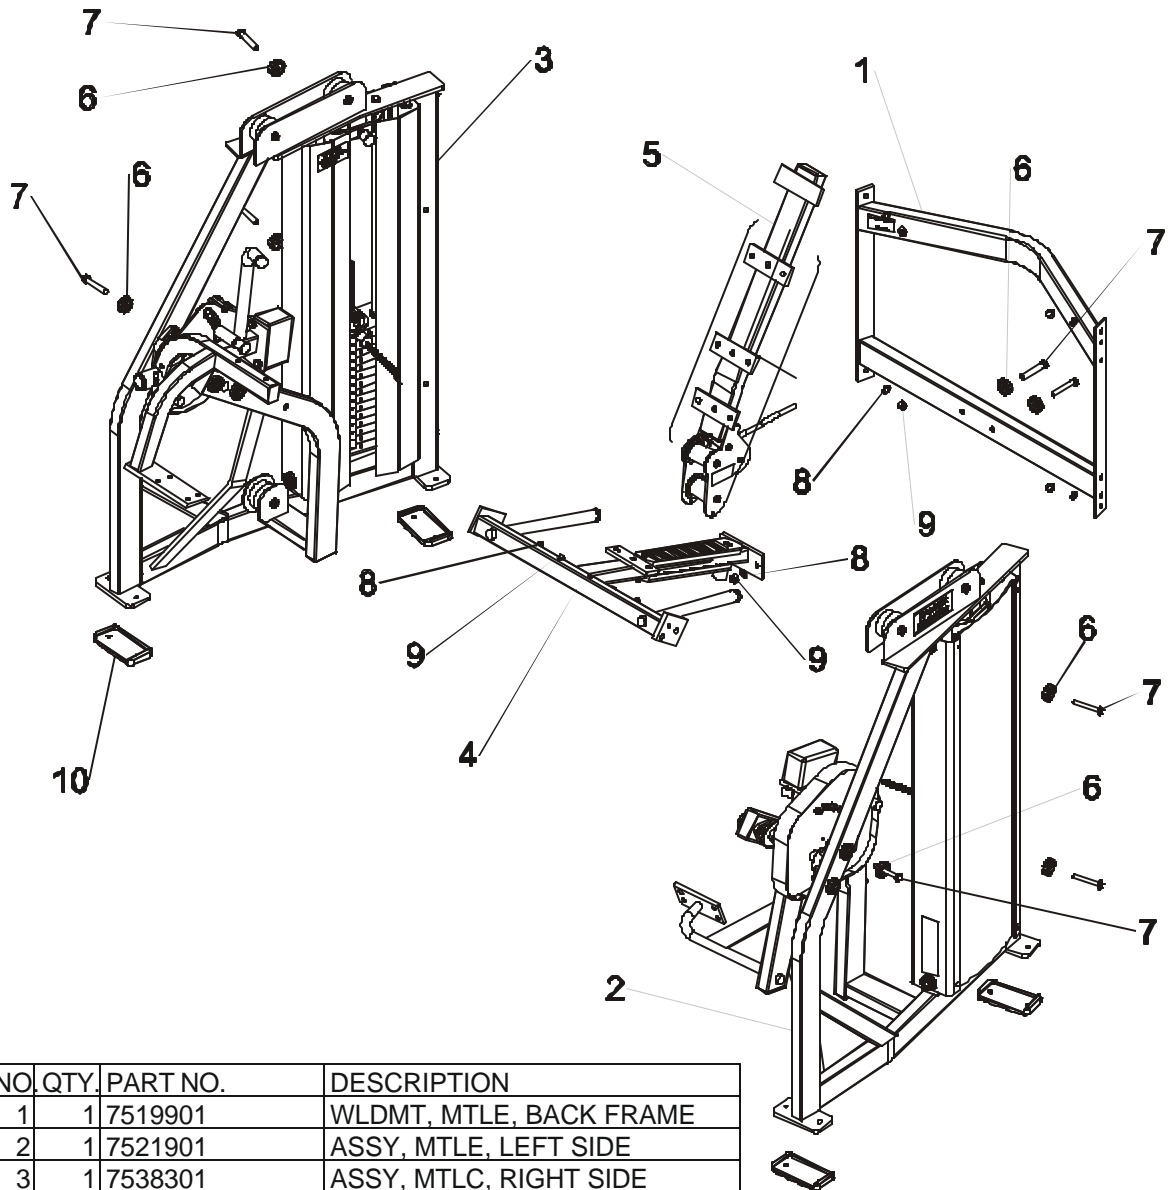

LifeFitness

RAMSEY MTSRL - MOTION TECHNOLOGY SELECTORIZED RECIPROCATING LEFT

Customer Support Services ***PARTS MANUAL***

RAMSEY MTSRL RECIPROCATING LEFT

Notes:

RAMSEY MTSRL RECIPROCATING LEFT

Contents

	PAGE
COMPONENT ASSEMBLY	4
LEFT SIDE ASSEMBLY	5
LEFT SIDE ASSEMBLY CALLOUTS	6
RIGHT SIDE ASSEMBLY	7
RIGHT SIDE ASSEMBLY CALLOUTS	8
SEAT FRAME ASSEMBLY	9
SEAT BACK ASSEMBLY	10
WEIGHT STACK ASSEMBLY	11

RAMSEY MTSRL RECIPROCATING LEFT COMPONENT ASSEMBLY

ITEM NO.	QTY.	PART NO.	DESCRIPTION
1	1	7519901	WLDMT, MTLE, BACK FRAME
2	1	7521901	ASSY, MTLE, LEFT SIDE
3	1	7538301	ASSY, MTLC, RIGHT SIDE
4	1	7522601	ASSY, MTLE, SEAT FRAME
5	1	7522701	ASSY, MTLE, SEAT BACK
6	8	7434001	WASHER, MTS, HAMMER HEAD
7	8	3239312	1/2-13 X 3.00 UNS HEX FHB G5 ZN
8	8	3239505	WSH, .500 IN-D ST ZN
9	8	3102801	NUT, NYLOCK
10	4	7388201	Footpad, PS Rubber
11	1	M051-00299-A000	HAMMER PATENT DECAL
12	1	7398801	PAD, BACK 25 X 11-1/4
13	1	7399201	PAD, SEAT 21 X 20-1/16
14	1	7399300	PAD, 7 X 11-1/4
15	3	7499601	PAD, 9 X 6-1/2
16	16	3236601	WASHER, 3/8 SAE SS
17	4	3236212	SCREW, M10 X1.5 75MM
18	12	3236204	SCREW, M10 X1.5 35MM