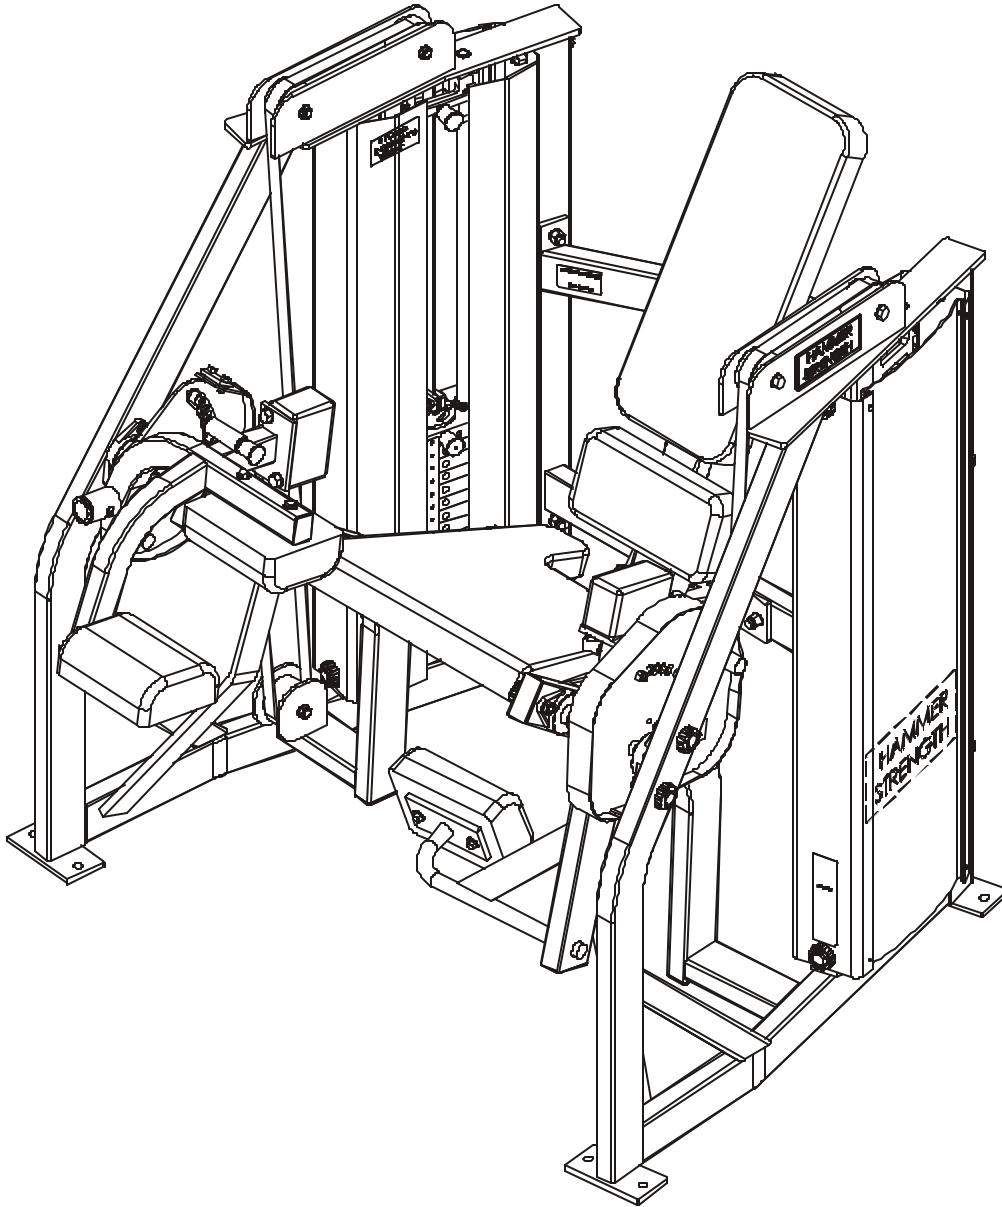

LifeFitness

RAMSEY MTSRL - MOTION TECHNOLOGY SELECTORIZED RECIPROCATING LEFT

Customer Support Services ***PARTS MANUAL***

RAMSEY MTSRL RECIPROCATING LEFT

Notes:

RAMSEY MTSRL RECIPROCATING LEFT

Contents

	PAGE
COMPONENT ASSEMBLY	4
LEFT SIDE ASSEMBLY	5
LEFT SIDE ASSEMBLY CALLOUTS	6
RIGHT SIDE ASSEMBLY	7
RIGHT SIDE ASSEMBLY CALLOUTS	8
SEAT FRAME ASSEMBLY	9
SEAT BACK ASSEMBLY	10
WEIGHT STACK ASSEMBLY	11

RAMSEY MTSRL RECIPROCATING LEFT COMPONENT ASSEMBLY

ITEM NO.	QTY.	PART NO.	DESCRIPTION
1	1	7519901	WLDMT, MTLE, BACK FRAME
2	1	7521901	ASSY, MTLE, LEFT SIDE
3	1	7538301	ASSY, MTLC, RIGHT SIDE
4	1	7522601	ASSY, MTLE, SEAT FRAME
5	1	7522701	ASSY, MTLE, SEAT BACK
6	8	7434001	WASHER, MTS, HAMMER HEAD
7	8	3239312	1/2-13 X 3.00 UNS HEX FHB G5 ZN
8	8	3239505	WSH, .500 IN-D ST ZN
9	8	3102801	NUT, NYLOCK
10	4	7388201	Footpad, PS Rubber
11	1	M051-00299-A000	HAMMER PATENT DECAL
12	1	7398801	PAD, BACK 25 X 11-1/4
13	1	7399201	PAD, SEAT 21 X 20-1/16
14	1	7399300	PAD, 7 X 11-1/4
15	3	7499601	PAD, 9 X 6-1/2
16	16	3236601	WASHER, 3/8 SAE SS
17	4	3236212	SCREW, M10 X1.5 75MM
18	12	3236204	SCREW, M10 X1.5 35MM