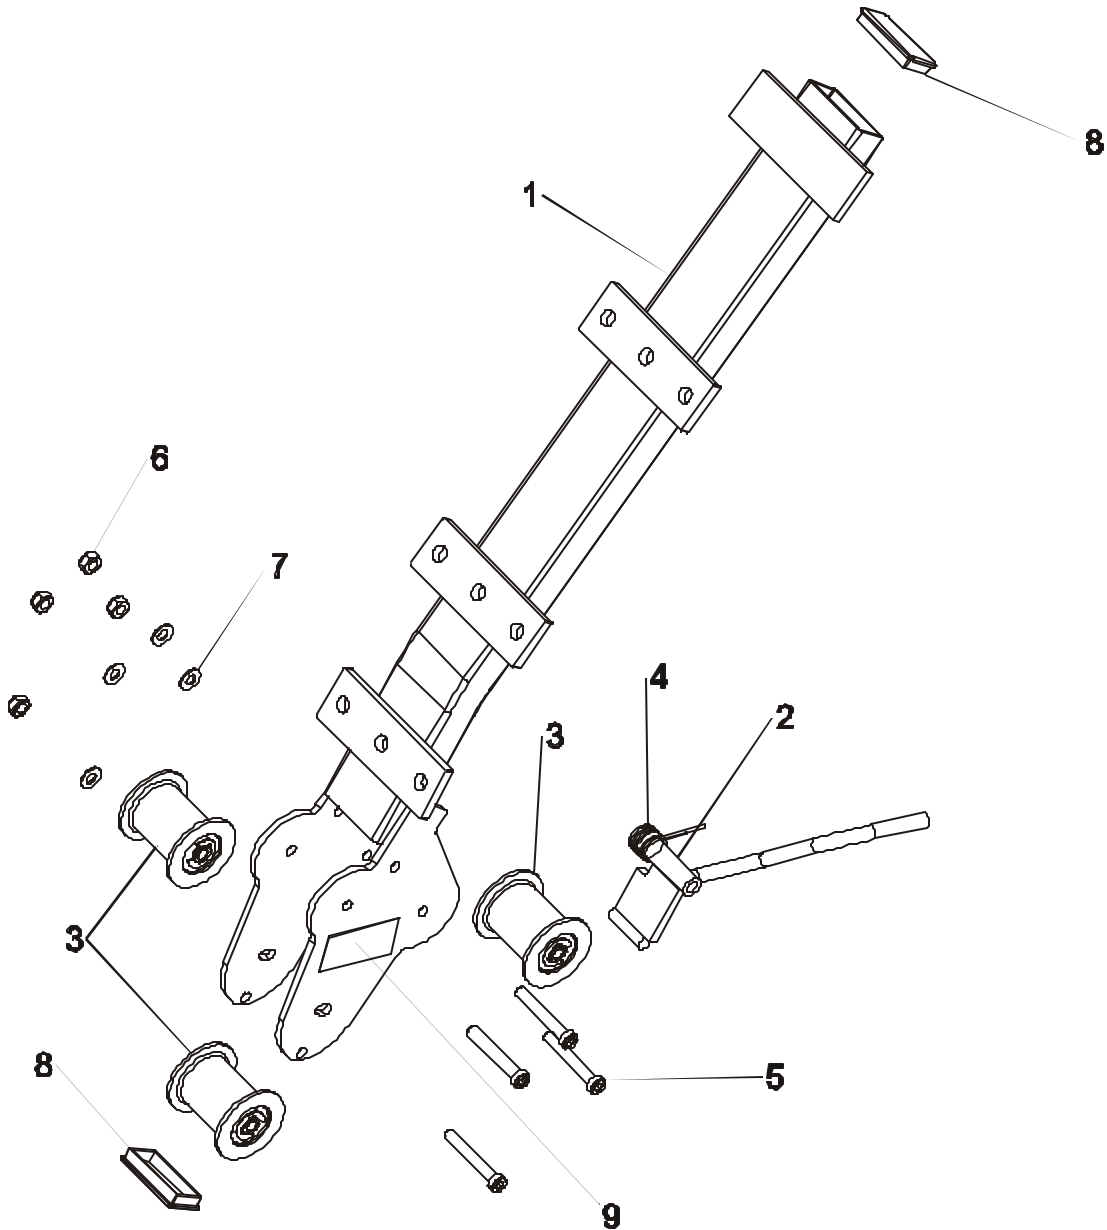

RAMSEY MTSRL RECIPROCATING LEFT SEAT BACK ASSEMBLY

ITEM NO.	QTY.	PART NO.	DESCRIPTION
1	1	7520701	WLDMT, MTS, SEAT BACK
2	1	7387595	WELDMNT, PS-ROLLER SEAT HANDLE
3	3	7564201	ASSY, SEAT ROLLER
4	1	7442701	SPRNG, PRO2 HANDLE TORSION
5	4	3236211	SCREW, M10 X1.5 70MM
6	4	3236801	NUT, M10 HEX NYLOCK SS
7	4	3236601	WASHER, 3/8 SAE SS
8	2	7477401	CAP. END, 1-1/2 X 3, 11GA SGRY
9	1	7422001	LABEL, SEAT INST