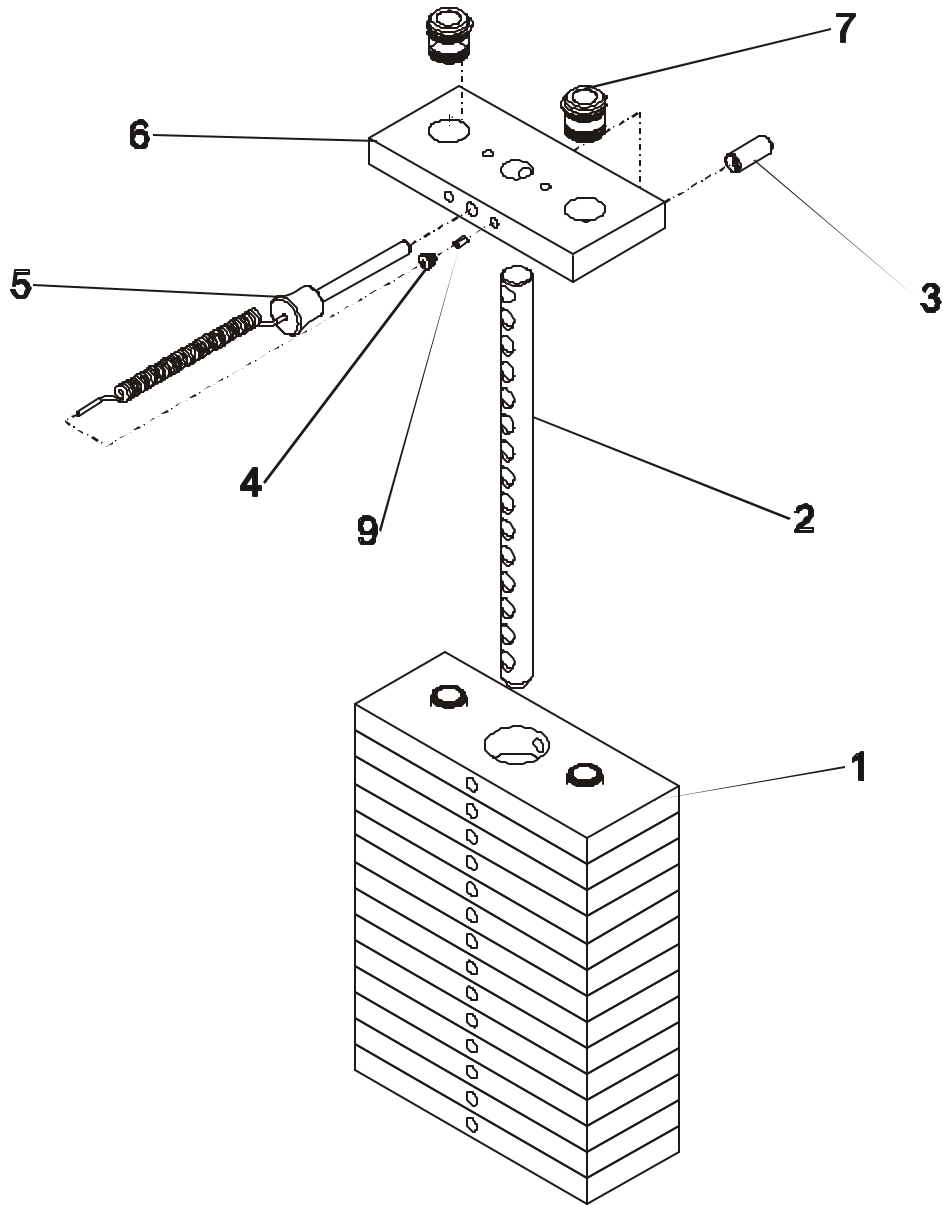

RAMSEY MTSRR RECIPROCATING RIGHT WEIGHT STACK ASSEMBLY 150 LBS

ITEM NO.	QTY.	PART NO.	DESCRIPTION
1	14	7353701	ASSY, 10 LB PLATE
2	1	7464801	BAYONET, MTS, 15 HOLE
3	1	3236001	BUSHING, SPRING PIN
4	1	7356501	PLUG, LANYARD ATTACHMENT
5	1	7353001	ASSY, SELECTOR PIN
6	1	7434401	HEAD PLATE, MTS
7	2	7338001	BUSHING, HEADPLATE
9	1	7523601	CRIMP, CABLE