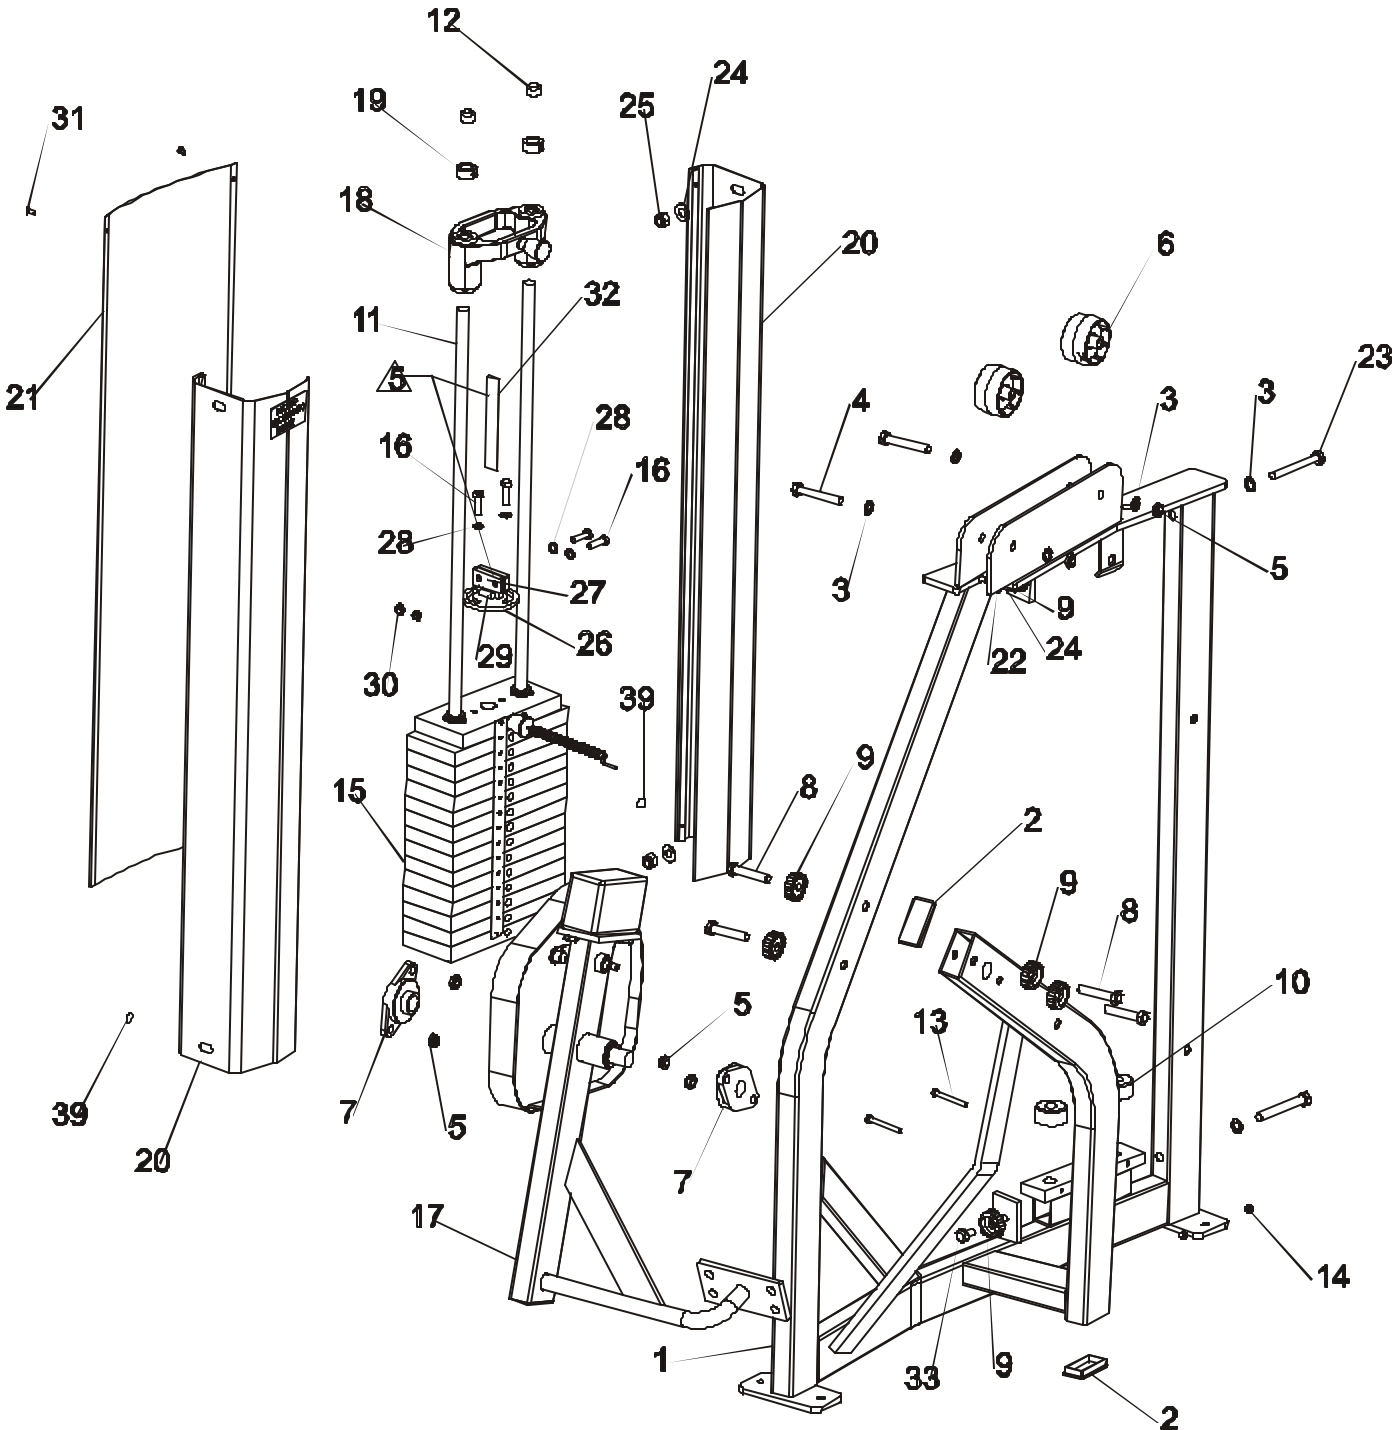

RAMSEY MTSRR RECIPROCATING RIGHT RIGHT SIDE ASSEMBLY

RAMSEY MTSRR RECIPROCATING RIGHT

RIGHT SIDE ASSEMBLY CALLOUTS

ITEM NO.	QTY.	PART NO.	DESCRIPTION
1	1	7519801	WLDMT, MTLE, RIGHT SIDE
2	2	7477401	CAP. END, 1-1/2 X 3, 11GA SGRY
3	6	3239505	WSH, .500 IN-D ST ZN
4	2	3239312	1/2-13 X 3.00 UNS HEX FHB G5 ZN
5	6	3102804	NUT, NYLOCK
6	2	7594601	PULLEY, MTS, 3" BELT
7	2	3239901	BEARING, 2 HOLE FLANGE, 1" ID
8	4	3239310	1/2-13 X2.50 UNS HEX FHB G5 ZN
9	6	7434001	WASHER, MTS, HAMMER HEAD
10	2	7352101	CUSHION, WEIGHT STACK
11	2	7328613	GUIDE ROD, .75 OD SOLID 43.25
12	2	3242701	CAP, END, .75 X .50. RD, BLACK
13	2	3223809	1/4-20 UNS HEX FHB G5 ZN
14	2	3102806	NUT, NYLOCK 1/4-20 ZN
15	1	7464701	ASSY, MTS, 150 LB STACK
16	4	3223302	3/8-16 X 16 HEX HEAD BOLT
17	1	7522301	ASSY, MTLE, ARM RIGHT
18	1	7459901	ASSY, MTS, INCREMENT WEIGHT
19	2	3103301	SHAFT COLLAR, 3/4 I.D. ZINC
20	2	7465104	SHROUD, MTS, SIDE 44.63" SGRY
21	1	7435605	PANEL, MTS, PLASTIC 44.63"
22	1	3239305	1/2-13 X 1.25 UNS HEX FHB G5 ZN
23	2	3239316	1/2-13 X 4.00 UNS HEX FHB G5 ZN
24	3	3102507	WASHER, TYPE A PLAIN
25	2	3102801	NUT, NYLOCK
26	1	7436595	WLDMT, MTS, BELT ATTACH LH
27	1	7435295	PLATE, MTS, BELT CLAMP
28	4	3239503	WSH, .375 IN-D ST ZN
29	1	7435101	SHAFT, 3/8" DIA SS, BELT WRAP
30	2	3102807	NUT, NYLOCK 3/8-16 LOW HT
31	2	0017-00101-1587	SHIELD RIVET
32	1	7435701	BELT, SPOOLED, W15/16, T.09
33	1	3239303	1/2-13 X .75 UNS HEX FHB G5 ZN
34	1	7422003	LABEL, MOVING PARTS
35	1	M051-00294-A000	WEIGHT STACK NUMBER STRIP
36	1	M051-00297-A000	INCREMENT WT. DECAL (RIGHT)
37	1	M051-00289-A000	HAMMER STRENGTH NAME PLATE
38	1	7488701	LABEL, AXIS OF ROTATION
39	2	7564101	LABEL, MTS, .625 DIA HOLE COVER