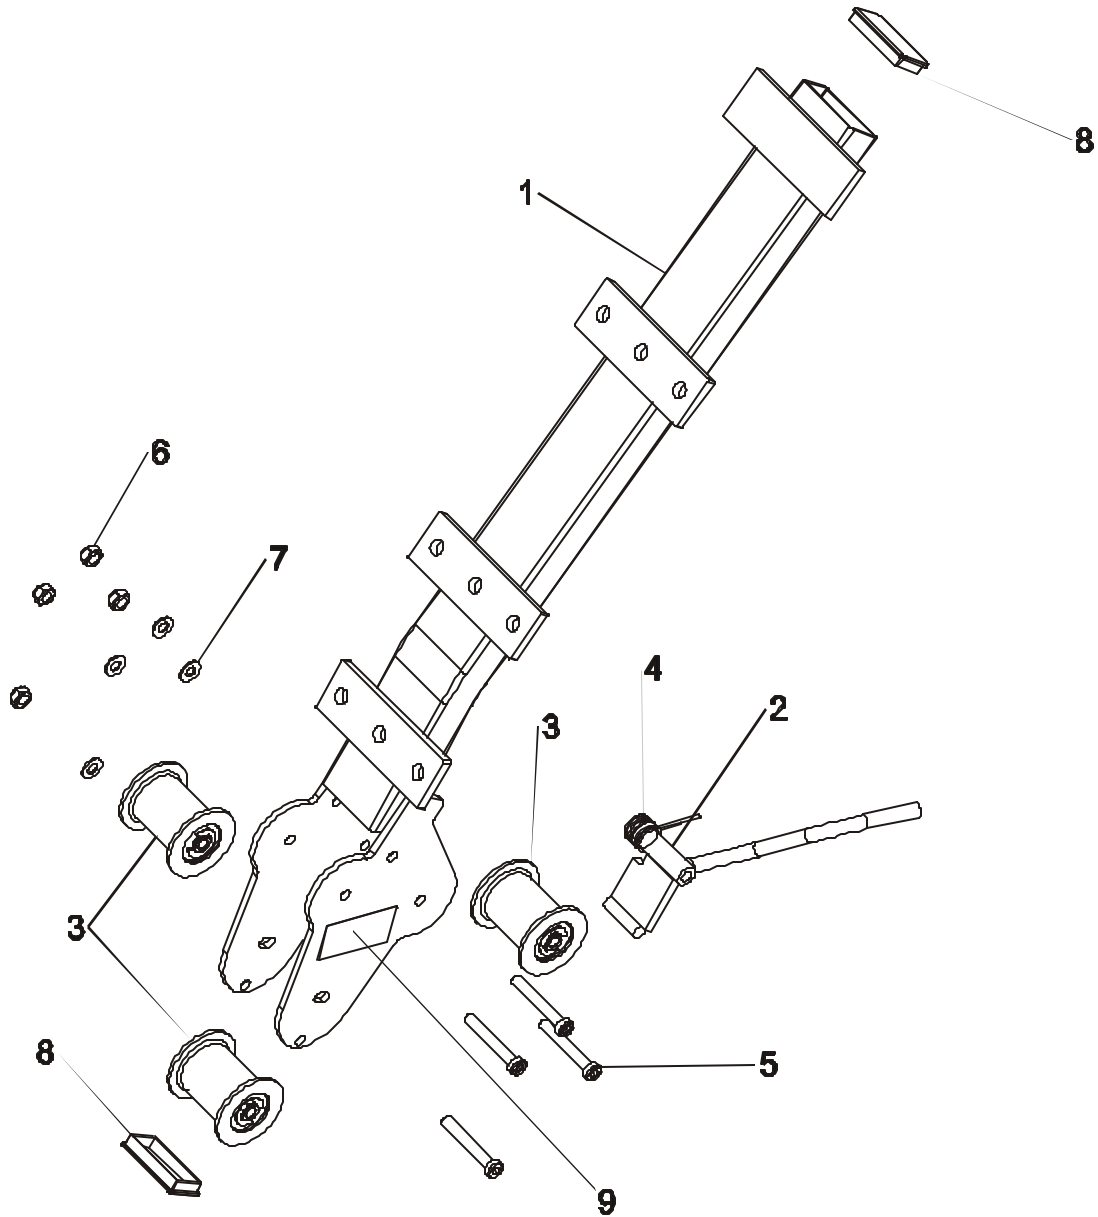

RAMSEY MTSRR RECIPROCATING RIGHT SEAT BACK ASSEMBLY

ITEM NO.	QTY.	PART NO.	DESCRIPTION
1	1	7520701	WLDMT, MTS, SEAT BACK
2	1	7387595	WELDMNT, PS-ROLLER SEAT HANDLE
3	3	7564201	ASSY, SEAT ROLLER
4	1	7442701	SPRNG, PRO2 HANDLE TORSION
5	4	3236211	SCREW, M10 X1.5 70MM
6	4	3236801	NUT, M10 HEX NYLOCK SS
7	4	3236601	WASHER, 3/8 SAE SS
8	2	7477401	CAP. END, 1-1/2 X 3, 11GA SGRY
9	1	7422001	LABEL, SEAT INST