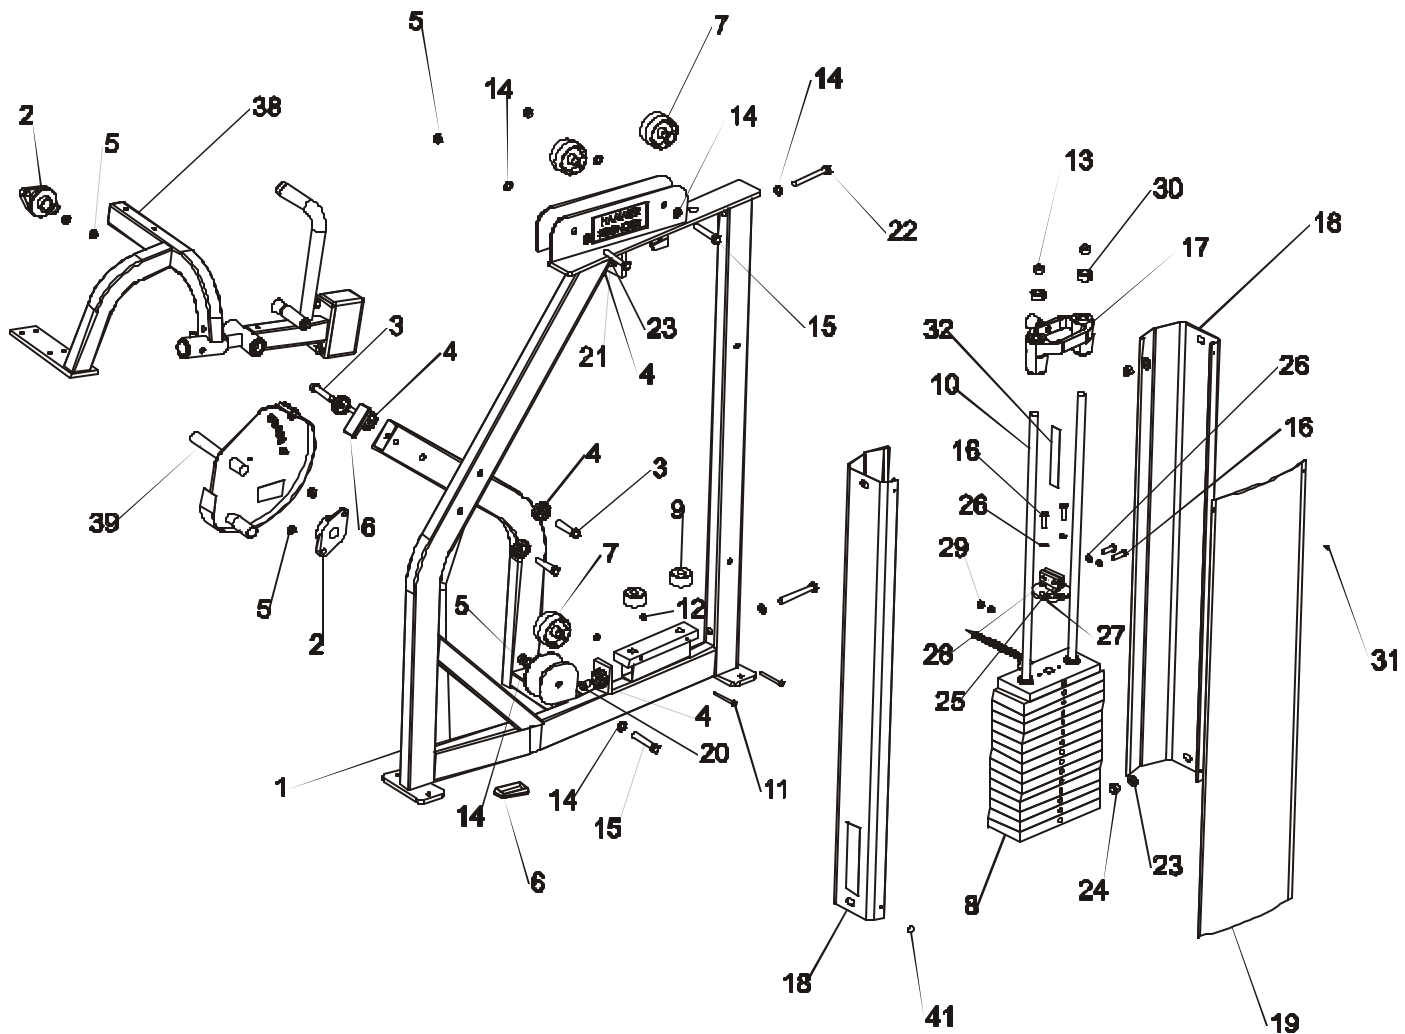

RAMSEY MTSRR RECIPROCATING RIGHT LEFT SIDE ASSEMBLY

RAMSEY MTSRR RECIPROCATING RIGHT LEFT SIDE ASSEMBLY CALLOUTS

ITEM NO.	QTY.	PART NO.	DESCRIPTION
1	1	7535101	WLDMT, MTLC, LEFT SIDE
2	2	3239901	BEARING, 2 HOLE FLANGE, 1" ID
3	4	3239310	1/2-13 X2.50 UNS HEX FHB G5 ZN
4	6	7434001	WASHER, MTS, HAMMER HEAD
5	7	3102804	NUT, NYLOCK
6	2	7477401	CAP. END, 1-1/2 X 3, 11GA SGRY
7	3	7594601	PULLEY, MTS, 3" BELT
8	1	7464701	ASSY, MTS, 150 LB STACK
9	2	7352101	CUSHION, WEIGHT STACK
10	2	7328613	GUIDE ROD, .75 OD SOLID 43.25
11	2	3223809	1/4-20 UNS HEX FHB G5 ZN
12	2	3102806	NUT, NYLOCK 1/4-20 ZN
13	2	3242701	CAP, END, .75 X .50. RD, BLACK
14	8	3239505	WSH, .500 IN-D ST ZN
15	3	3239312	1/2-13 X 3.00 UNS HEX FHB G5 ZN
16	4	3223302	3/8-16 X 16 HEX HEAD BOLT
17	1	7459901	ASSY, MTS, INCREMENT WEIGHT
18	2	7465104	SHROUD, MTS, SIDE 44.63" SGRY
19	1	7435605	PANEL, MTS, PLASTIC 44.63"
20	1	3239303	1/2-13 X .75 UNS HEX FHB G5 ZN
21	1	3239305	1/2-13 X 1.25 UNS HEX FHB G5 ZN
22	2	3239316	1/2-13 X 4.00 UNS HEX FHB G5 ZN
23	3	3102507	WASHER, TYPE A PLAIN
24	2	3102801	NUT, NYLOCK
25	1	7435101	SHAFT, 3/8" DIA SS, BELT WRAP
26	4	3239503	WSH, .375 IN-D ST ZN
27	1	7434895	WLDMT, MTS, BELT ATTACH
28	1	7435295	PLATE, MTS, BELT CLAMP
29	2	3102807	NUT, NYLOCK 3/8-16 LOW HT
30	2	3103301	SHAFT COLLAR, 3/4 I.D. ZINC
31	2	0017-00101-1587	SHIELD RIVET
32	1	7435701	BELT, SPOOLED, W15/16, T.09
33	1	7422003	LABEL, MOVING PARTS
34	1	7422004	LABEL, 2" ASTM WARN
35	1	M051-00294-A000	WEIGHT STACK NUMBER STRIP
36	1	M051-00298-A000	INCREMENT WT. DECAL (LEFT)
37	1	M051-00289-A000	HAMMER STRENGTH NAME PLATE
38	1	7538501	ASSY, MTLC, ARM LEFT
39	1	7538601	ASSY, MTLC, CAM LEFT
40	1	7488701	LABEL, AXIS OF ROTATION
41	2	7564101	LABEL, MTS. .625 DIA HOLE COVER