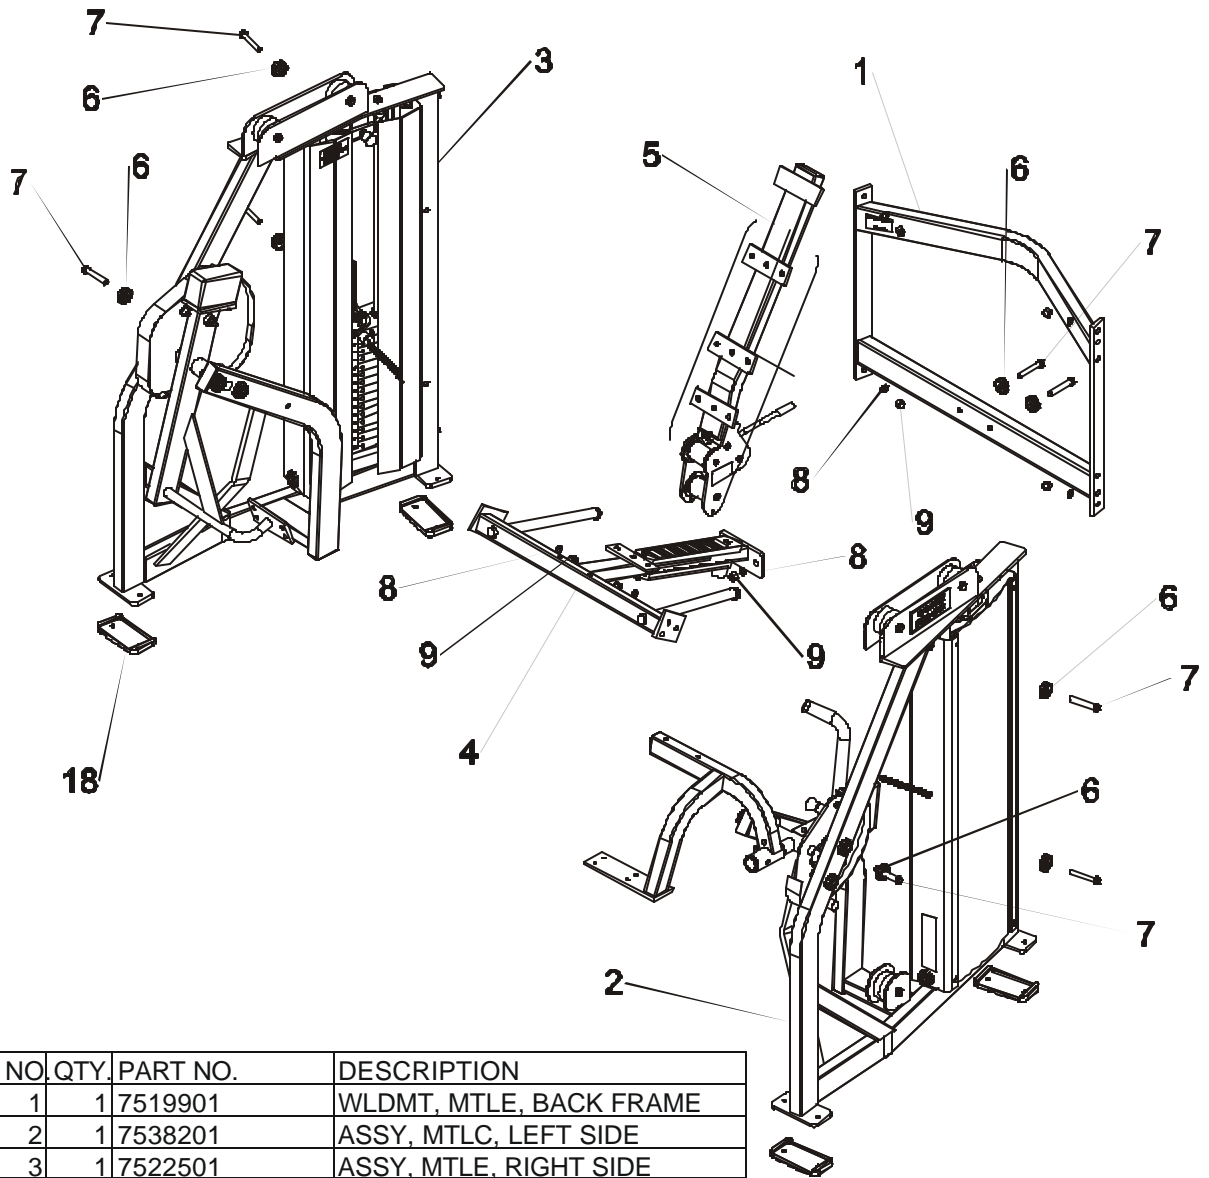

LifeFitness

RAMSEY MTSRR - MOTION TECHNOLOGY SELECTORIZED RECIPROCATING RIGHT

Customer Support Services PARTS MANUAL

RAMSEY MTSRR RECIPROCATING RIGHT

Notes:

RAMSEY MTSRR RECIPROCATING RIGHT

Contents

	PAGE
COMPONENT ASSEMBLY	4
RIGHT SIDE ASSEMBLY.....	5
RIGHT SIDE ASSEMBLY CALLOUTS.....	6
LEFT SIDE ASSEMBLY.....	7
LEFT SIDE ASSEMBLY CALLOUTS.....	8
SEAT FRAME ASSEMBLY.....	9
SEAT BACK ASSEMBLY.....	10
WEIGHT STACK ASSEMBLY.....	11

RAMSEY MTSRR RECIPROCATING RIGHT COMPONENT ASSEMBLY

ITEM NO.	QTY.	PART NO.	DESCRIPTION
1	1	7519901	WLDMT, MTLE, BACK FRAME
2	1	7538201	ASSY, MTLC, LEFT SIDE
3	1	7522501	ASSY, MTLE, RIGHT SIDE
4	1	7522601	ASSY, MTLE, SEAT FRAME
5	1	7522701	ASSY, MTLE, SEAT BACK
6	8	7434001	WASHER, MTS. HAMMER HEAD
7	8	3239312	1/2-13 X 3.00 UNS HEX FHB G5 ZN
8	8	3239505	WSH, .500 IN-D ST ZN
9	8	3102801	NUT, NYLOCK
10	1	7398801	PAD, BACK 25 X 11-1/4
11	1	7399201	PAD, SEAT 21 X 20-1/16
12	1	7399300	PAD, 7 X 11-1/4
13	3	7499601	PAD, 9 X 6-1/2
14	16	3236601	WASHER, 3/8 SAE SS
15	4	3236212	SCREW, M10 X1.5 75MM
16	12	3236204	SCREW, M10 X1.5 35MM
17	1	M051-00299-A000	HAMMER PATENT DECAL
18	4	7388201	Footpad, PS Rubber