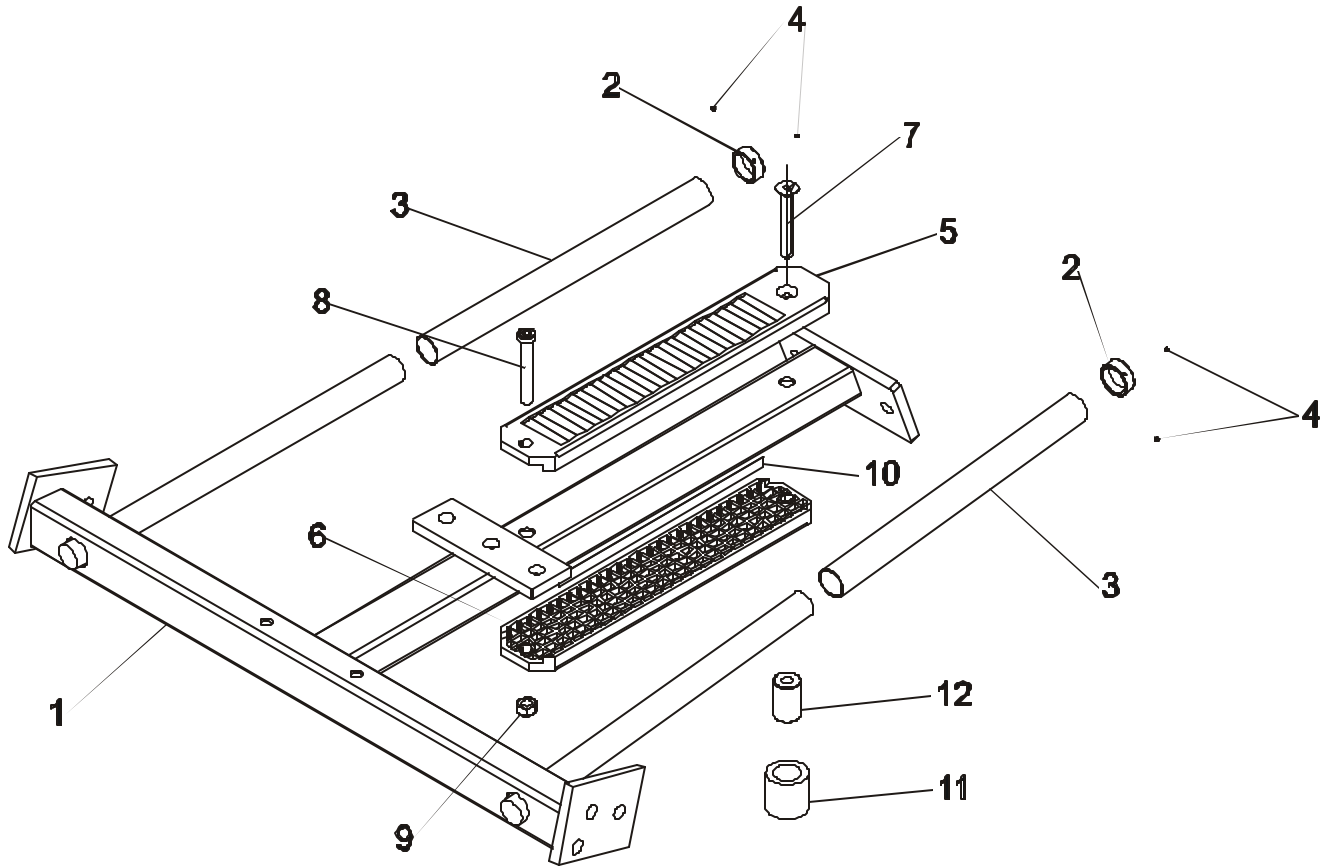

RAMSEY MTSRR RECIPROCATING RIGHT SEAT FRAME ASSEMBLY

ITEM NO.	QTY.	PART NO.	DESCRIPTION
1	1	7520301	WLDMT, MTLE, SEAT FRAME
2	2	7306901	CAP, GRIP 1.25 OD
3	2	3235801	GRIP, SHADOW GRAY, 13"
4	4	3237201	M3 X .5 HXS NO CUP ST BO
5	1	7564301	SEATRACK, ROLLER SERRATED
6	1	7564401	SEATRACK, FLAT
7	1	3238312	M10x1.5x75mm
8	1	3236211	SCREW, M10 X1.5 70MM
9	1	3236801	NUT, M10 HEX NYLOCK SS
10	1	7422002	LABEL, SEAT ADJUST
11	1	3235802	GRIP, SHADOW GRAY, 1.5"
12	1	7570601	STOP, ROLLER SEAT