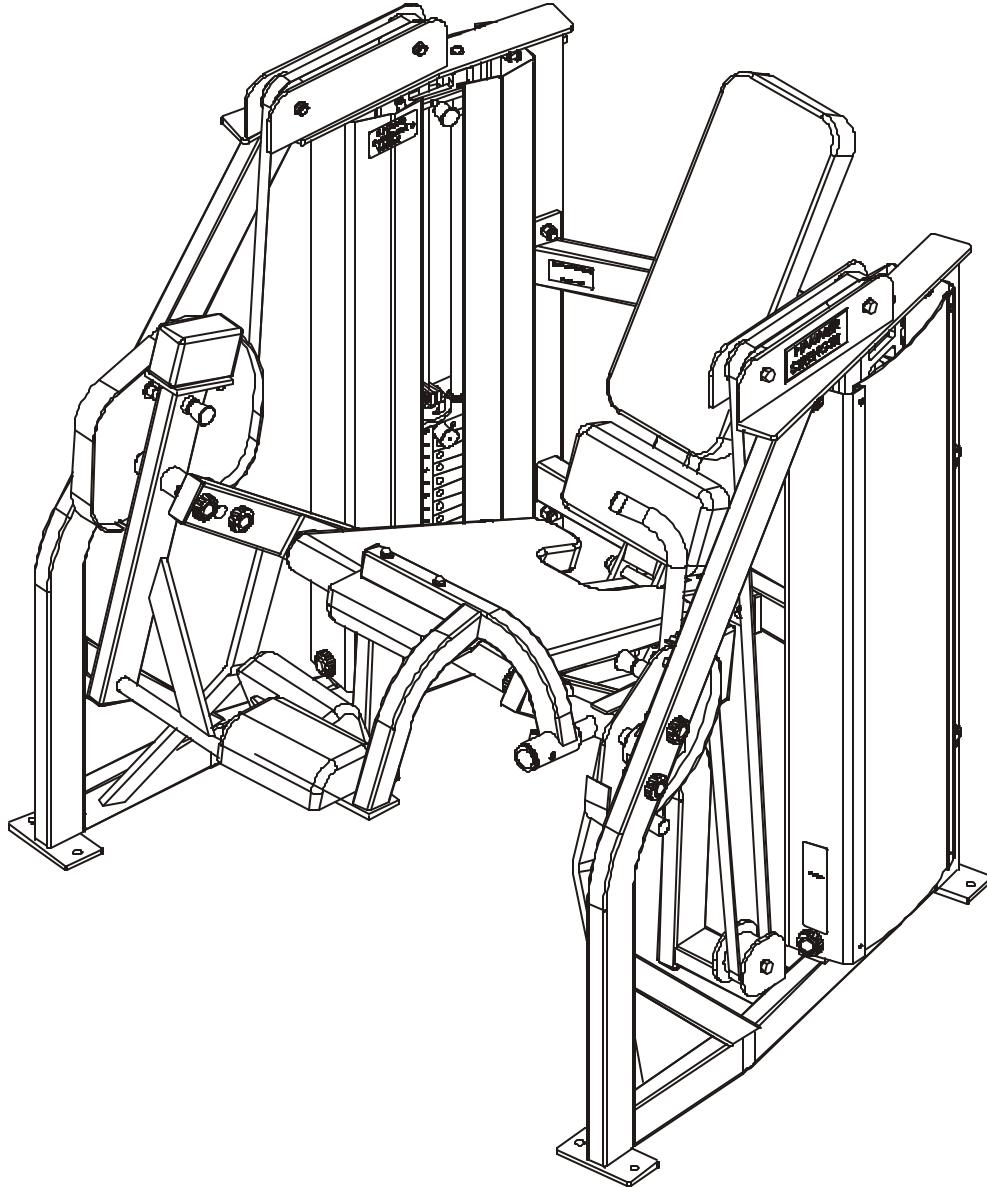

LifeFitness

RAMSEY MTSRR - MOTION TECHNOLOGY SELECTORIZED RECIPROCATING RIGHT

Customer Support Services PARTS MANUAL

RAMSEY MTSRR RECIPROCATING RIGHT

Notes:

RAMSEY MTSRR RECIPROCATING RIGHT

Contents

	PAGE
COMPONENT ASSEMBLY	4
RIGHT SIDE ASSEMBLY.....	5
RIGHT SIDE ASSEMBLY CALLOUTS.....	6
LEFT SIDE ASSEMBLY.....	7
LEFT SIDE ASSEMBLY CALLOUTS.....	8
SEAT FRAME ASSEMBLY.....	9
SEAT BACK ASSEMBLY.....	10
WEIGHT STACK ASSEMBLY.....	11

RAMSEY MTSRR RECIPROCATING RIGHT COMPONENT ASSEMBLY

ITEM NO.	QTY.	PART NO.	DESCRIPTION
1	1	7519901	WLDMT, MTLE, BACK FRAME
2	1	7538201	ASSY, MTLC, LEFT SIDE
3	1	7522501	ASSY, MTLE, RIGHT SIDE
4	1	7522601	ASSY, MTLE, SEAT FRAME
5	1	7522701	ASSY, MTLE, SEAT BACK
6	8	7434001	WASHER, MTS. HAMMER HEAD
7	8	3239312	1/2-13 X 3.00 UNS HEX FHB G5 ZN
8	8	3239505	WSH, .500 IN-D ST ZN
9	8	3102801	NUT, NYLOCK
10	1	7398801	PAD, BACK 25 X 11-1/4
11	1	7399201	PAD, SEAT 21 X 20-1/16
12	1	7399300	PAD, 7 X 11-1/4
13	3	7499601	PAD, 9 X 6-1/2
14	16	3236601	WASHER, 3/8 SAE SS
15	4	3236212	SCREW, M10 X1.5 75MM
16	12	3236204	SCREW, M10 X1.5 35MM
17	1	M051-00299-A000	HAMMER PATENT DECAL
18	4	7388201	Footpad, PS Rubber