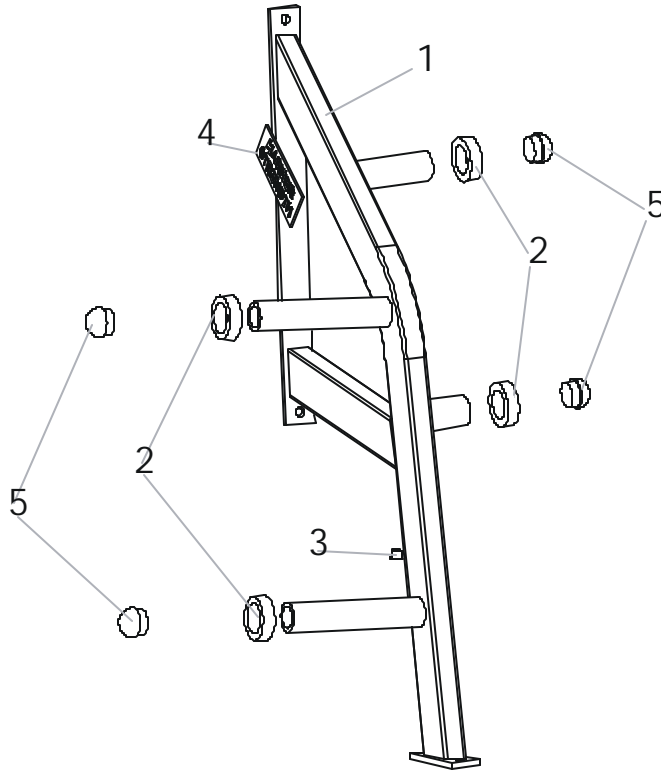

OBWS - Olympic Bench Weight Storage

| ITEM | QTY | PART NO | DESCRIPTION |
|------|-----|-------------|-----------------|
| 1 | 1 | OBWS-AS | Assembly |
| 2 | 4 | H-RUBRNG | MM5 Ring |
| 3 | 1 | H-HPLUG | 9/16" Hole plug |
| 4 | 1 | H-NAMEPLATE | Name plate |
| 5 | 4 | H-BENDCAP | Bullet Cap |