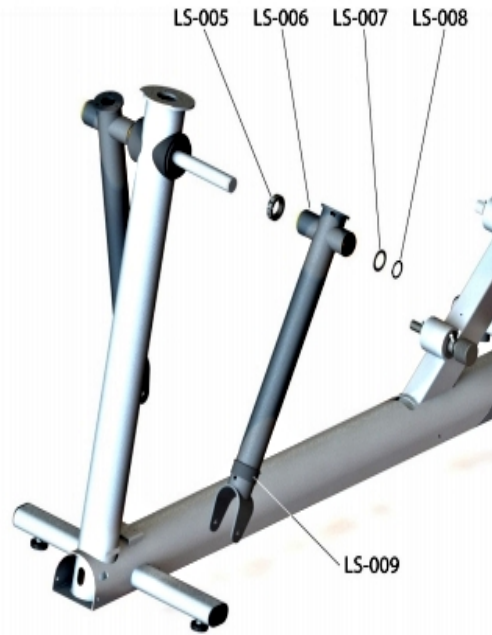

Linkage System - Dead Shaft Covers

Ref #	Part Number	Qty	Description
LS-001	0K78-01006-0200	2	Inner Deadshaft Cover
LS-002	AK78-00041-0200	1	Deadshaft Cover - With Onserts
LS-003	0K78-01060-0200	1	Deadshaft Cover: Screw Side
LS-004	0017-00101-1796	8	Hardware: Mounting Screw 19 MM

Linkage System - Moving Arms

Ref #	Part Number	Qty	Description
LS-021	GK78-00002-0007	1	Right Moving Arm: Grip Included
LS-022	GK78-00002-0006	1	Left Moving Arm: Grip Included
LS-023	0017-00101-2059	6	Hardware: Screw 20MM
LS-024	0017-00104-0469	6	Hardware: Flat Washer 16MM OD
LS-025	M0K62-01199-0203	2	Deadshaft Cover Gasket

Linkage System - Pedal Lever Assembly

Ref #	Part Number	Qty	Description
LS-010	0K61-01284-0304	2	Stabilizer Cap
LS-011	0K69-01231-0000	2	Hardware: Rear Mounting Bolt
LS-012	0K78-01038-0200	2	Pedal
LS-013	GK78-00002-0004	1	Kit: Left Pedal Lever
LS-013	GK78-00002-0005	1	Kit: Right Pedal Lever
LS-014	0017-00101-2060	2	Hardware: Clevis Bolt 25MM
LS-015	0017-00104-0470	2	Hardware: Washer 20 MM OD
LS-016	0K69-01190-0000	2	Hardware: Steel Thrust Washer
LS-017	0K47-01104-0000	2	Hardware: Thrust Washer
LS-018	0017-00104-0469	8	Hardware: Flat Washer 16MM OD
LS-019	0017-00101-2059	8	Hardware: Screw 20MM
LS-020	0K78-01016-0000	2	Clevis Shaft

Linkage System - Rocker Arm Assembly

Ref #	Part Number	Qty	Description
LS-005	0K61-01259-0000	2	Shaft Split Collar
LS-006	GK78-00002-0003	2	Rocker Arm
LS-007	0017-00104-0418	2	Hardware: Flat Washer 1.75" OD
LS-008	0017-00100-0178	2	Hardware: Retaining Ring 1.25"
LS-009	0K78-01005-0200	2	Clevis Gasket