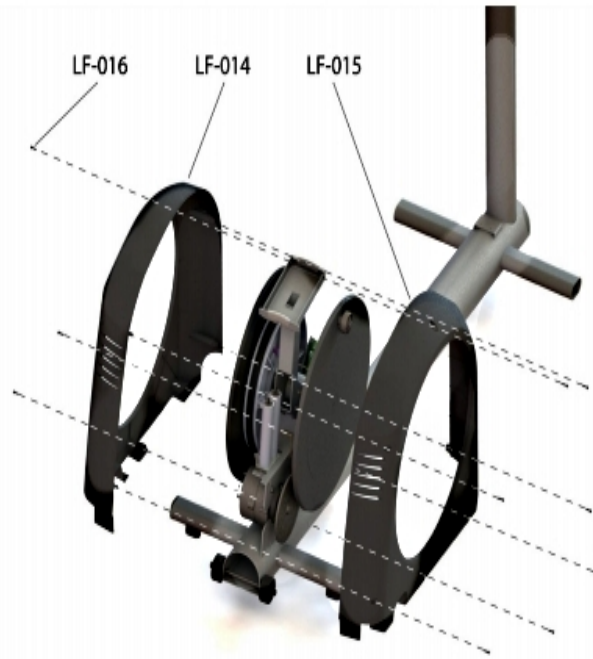

Lower Frame System - Rear Covers

Ref #	Part Number	Qty	Description
LF-014	AK78-00012-0200	1	Left Rear Cover
LF-015	OK78-01012-0200	1	Right Rear Cover
LF-016	0017-00101-1796	10	Hardware: Mounting Screw 19 MM