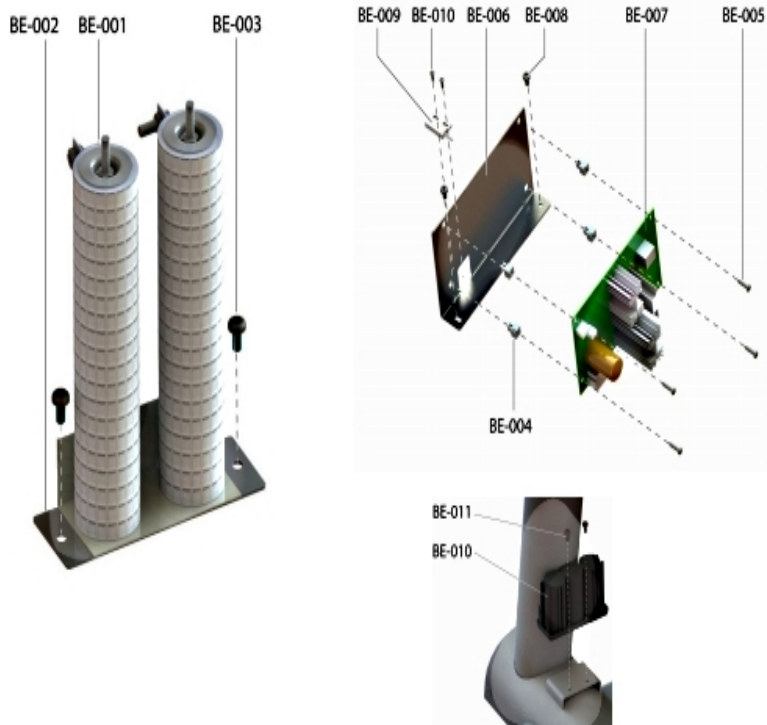

Activate - Cross-Trainer Base

OSX-ALLXX-01

Parts Manual

9/6/2014 20:17:04 PM

Table of Contents

Base Electronics	3
Console Assembly	4
Drive System - Crankarm Assembly and Covers	6
Drive System - Crankshaft and Intermediate Pulley Assembly	7
Drive System - Drive Belt and Alternator	8
Heart Rate System	9
Linkage System - Dead Shaft Covers	10
Linkage System - Moving Arms	11
Linkage System - Pedal Lever Assembly	12
Linkage System - Rocker Arm Assembly	13
Lower Frame System - Clevis and Front Frame Covers	14
Lower Frame System - Rear Covers	15
Miscellaneous	16
Upper Frame System	17
Wiring	18

Base Electronics

Ref #	Part Number	Qty	Description
BE-001	AK62-00260-0000	1	Resistor Assembly
BE-002	0K78-01090-0000	1	Resistor Bracket
BE-003, BE-008, BE-011	0017-00101-2063	5	Hardware: Torx Pan Screw 10MM
BE-004	0017-00042-0821	4	Hardware: Plastic Grommet
BE-005	0017-00101-1838	4	Hardware: Mounting Screw 19 MM
BE-006	0K78-01067-0000	1	PCB Bracket
BE-007	B084-92218-0000	1	PCB Circuit Board
BE-009	118E-00001-0140	1	Reed Switch SPDT
BE-010	0017-00101-1794	2	Hardware: Screw 10MM
BE-011	0017-00003-0685	1	6V Battery