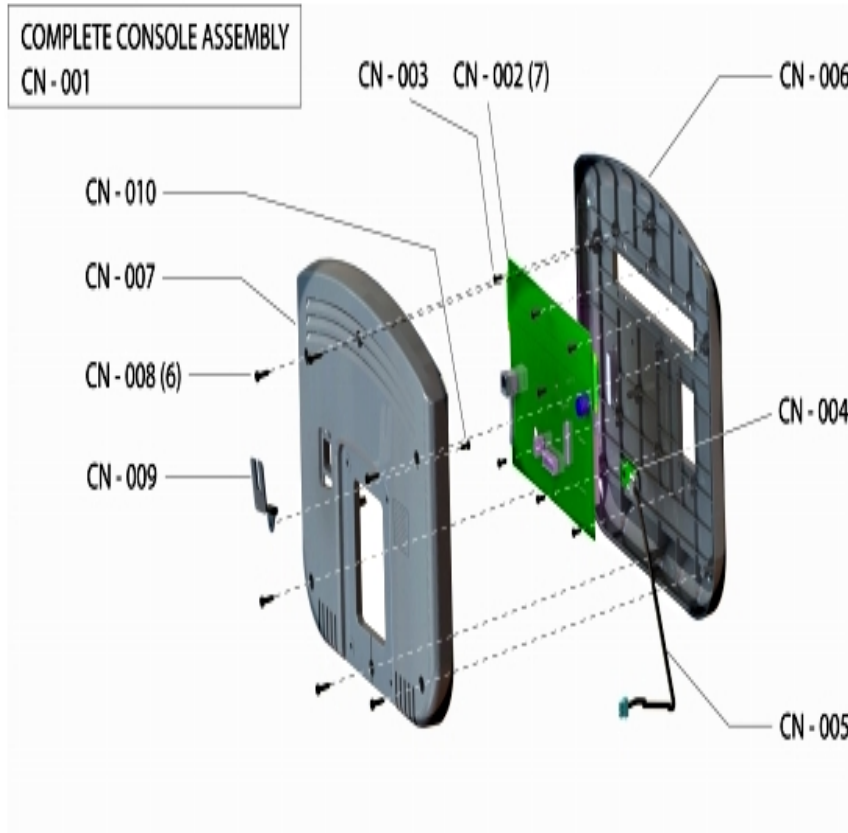

Console Assembly

Ref #	Part Number	Qty	Description
CN-001	OLEDX-FRNXX-01	1	Console: Crosstrainer: French/Metric
CN-001	OLEDX-ITLXX-01	1	Console: Crosstrainer: Italian/Metric
CN-001	OLEDX-DUTXX-01	1	Console: Crosstrainer: Dutch/Metric
CN-001	OLEDX-GERXX-01	1	Console: Crosstrainer: German/Metric
CN-001	OLCDX-CHNXX-01	1	Console: Crosstrainer: Chinese/Metric
CN-001	OLEDX-PORXX-01	1	Console: Crosstrainer: Portugese/Metric
CN-001	OLCDX-KORXX-01	1	Console: Crosstrainer: Korean/Metric
CN-001	OLEDX-TURXX-01	1	Console: Crosstrainer: Turkish/Metric
CN-001	OLEDX-SPNXX-01	1	Console: Crosstrainer: Spanish/Metric
CN-001	OLCDX-JAPXX-01	1	Console: Crosstrainer: Japanese/Metric
CN-001	OLCDX-RUSXX-01	1	Console: Crosstrainer: Russian/Metric
CN-001	OLEDX-ENGXX-01	1	Console: Crosstrainer: English/Metric
CN-002	A084-92379-0100	1	B084-92379-0000 ACTIVATE BIKE AND XTRAINER
CN-003,CN-010	0017-00101-1650	8	Hardware: Phillips Pan Screw 0.375"
CN-004	AK69-00157-0001	1	Polar Cable
CN-005	118E-00001-0244	1	Heart Rate Receiver
CN-006	GK90-00004-0006	1	Bezel Switch and Overlay: Turkish/Metric
CN-006	GK90-00004-0010	1	Bezel Switch and Overlay: Russian/Metric
CN-006	GK90-00004-0000	2	Bezel Switch and Overlay: English/English
CN-006	GK90-00004-0003	1	Bezel Switch and Overlay: Italian/Metric
CN-006	GK90-00004-0004	1	Bezel Switch and Overlay: Dutch/Metric