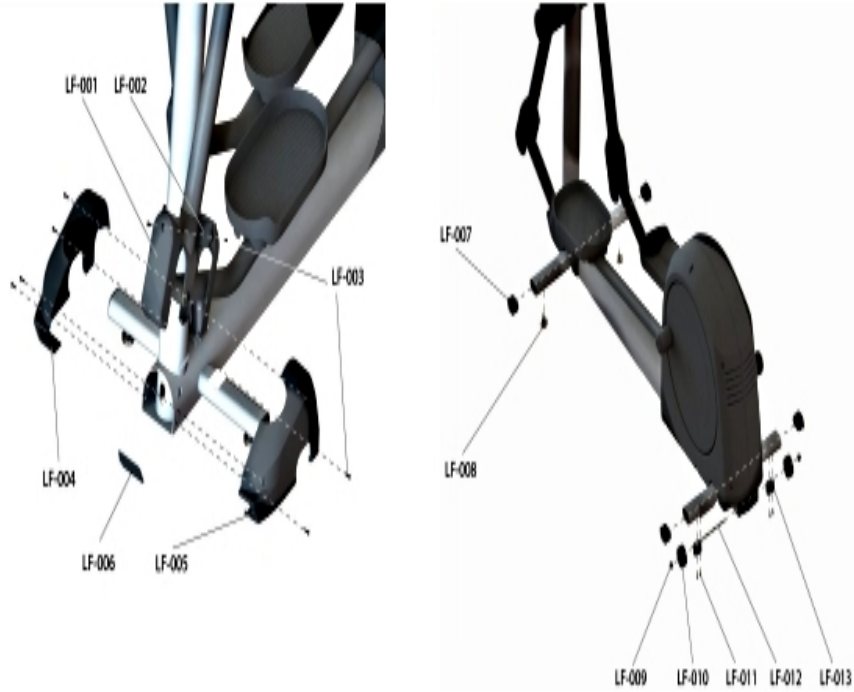

Lower Frame System - Clevis and Front Frame Covers

Ref #	Part Number	Qty	Description
LF-001	0K78-01003-0200	1	Front Clevis Cover
LF-002	0K78-01004-0200	1	Rear Clevis Cover
LF-003	0017-00101-1796	1	Hardware: Mounting Screw 19 MM
LF-003	0017-00042-1147	4	Hardware: Nylon Grommet
LF-004	0K78-01028-0200	1	Right Front Cover
LF-005	AK78-00011-0200	1	Left Front Cover
LF-006	0K66-01063-0201	1	Power/Coax Bracket
LF-007	0K78-01007-0200	4	Stabilizer Cap
LF-008	0K62-01178-0000	2	Leg Leveler
LF-008	0017-00103-0330	1	Hardware: Nut 10 MM ID
LF-009	0017-00042-1066	2	Push-on cap
LF-010	0017-00042-0674	2	Wheel
LF-011	0017-00101-1797	4	Hardware: Mounting Screw 16 MM
LF-012	0K78-01058-0000	1	Wheel Shaft
LF-013	0K78-01069-0200	2	Rubber Feet