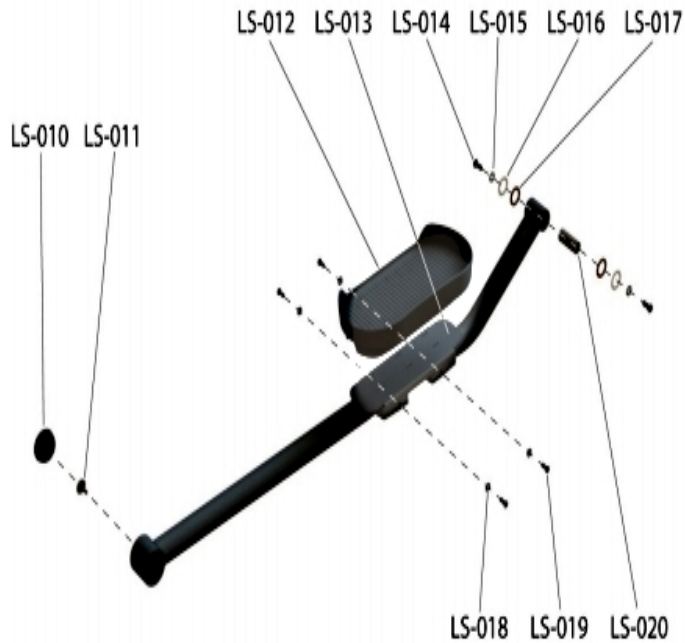

Linkage System - Pedal Lever Assembly

Ref #	Part Number	Qty	Description
LS-010	0K61-01284-0304	2	Stabilizer Cap
LS-011	0K69-01231-0000	2	Hardware: Rear Mounting Bolt
LS-012	0K78-01038-0200	2	Pedal
LS-013	GK78-00002-0004	1	Kit: Left Pedal Lever
LS-013	GK78-00002-0005	1	Kit: Right Pedal Lever
LS-014	0017-00101-2060	2	Hardware: Clevis Bolt 25MM
LS-015	0017-00104-0470	2	Hardware: Washer 20 MM OD
LS-016	0K69-01190-0000	2	Hardware: Steel Thrust Washer
LS-017	0K47-01104-0000	2	Hardware: Thrust Washer
LS-018	0017-00104-0469	8	Hardware: Flat Washer 16MM OD
LS-019	0017-00101-2059	8	Hardware: Screw 20MM
LS-020	0K78-01016-0000	2	Clevis Shaft