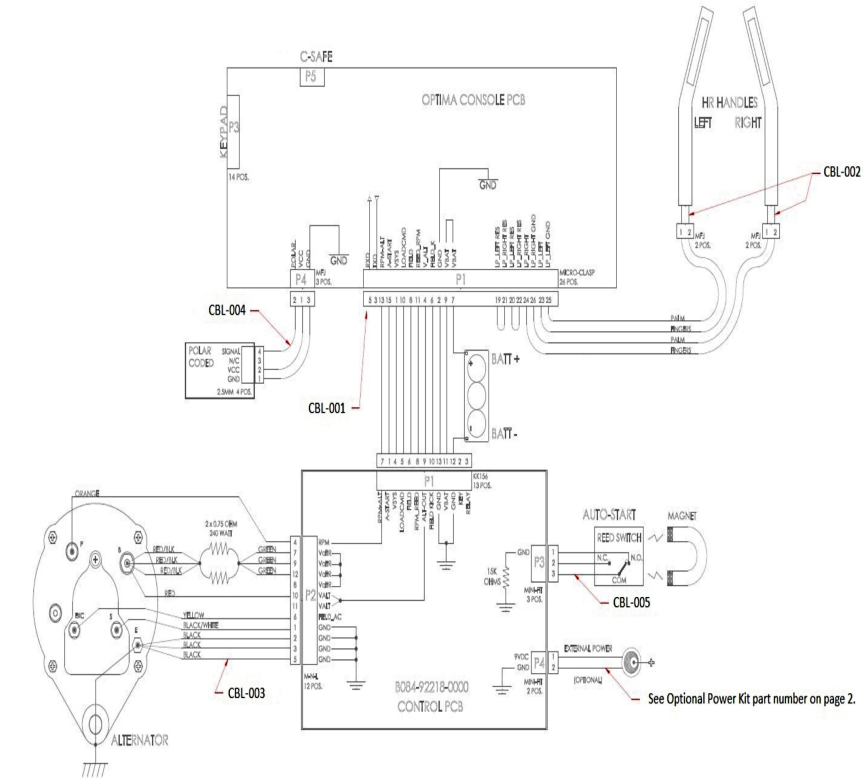

Wiring

Ref #	Part Number	Qty	Description
CBL-001	AK78-00050-0000	1	Main Cable
CBL-002	AK47-00029-0000	2	Lifepulse Cable
CBL-003	AK62-00092-0000	1	Power Control Cable
CBL-004	AK69-00157-0001	1	Polar Cable
CBL-005	118E-00001-0140	1	Reed Switch SPDT