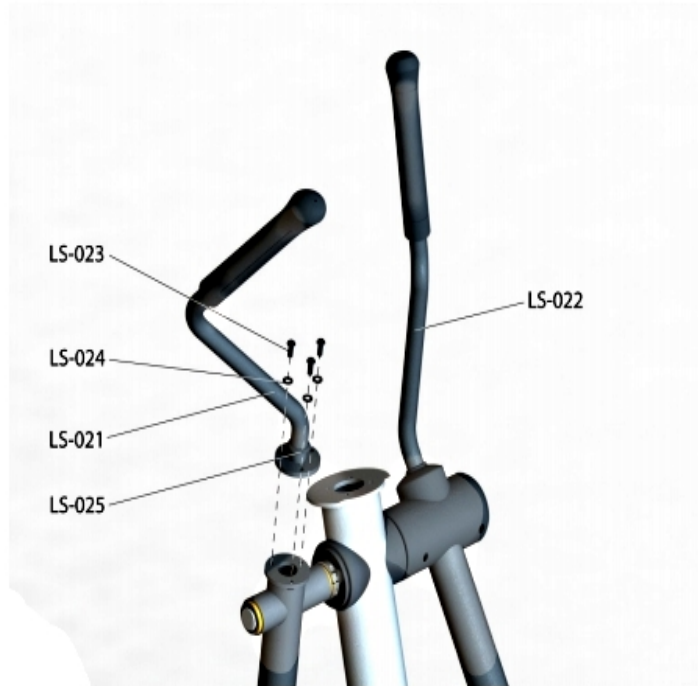

Heart Rate System

Ref #	Part Number	Qty	Description
HR-001	GK69-00002-0002	2	Handlebar Heart Rate Kit
HR-002	AK78-00051-5200	2	Weldment: Console Support
HR-003	0017-00101-1948	4	Hardware: Mounting Bolts 16MM
HR-004	0017-00104-0469	4	Hardware: Flat Washer 16MM OD
HR-005	AK47-00029-0000	2	Lifepulse Cable

Linkage System - Dead Shaft Covers

Ref #	Part Number	Qty	Description
LS-001	0K78-01006-0200	2	Inner Deadshaft Cover
LS-002	AK78-00041-0200	1	Deadshaft Cover - With Onserts
LS-003	0K78-01060-0200	1	Deadshaft Cover: Screw Side
LS-004	0017-00101-1796	8	Hardware: Mounting Screw 19 MM

Linkage System - Moving Arms

Ref #	Part Number	Qty	Description
LS-021	GK78-00002-0007	1	Right Moving Arm: Grip Included
LS-022	GK78-00002-0006	1	Left Moving Arm: Grip Included
LS-023	0017-00101-2059	6	Hardware: Screw 20MM
LS-024	0017-00104-0469	6	Hardware: Flat Washer 16MM OD
LS-025	M0K62-01199-0203	2	Deadshaft Cover Gasket