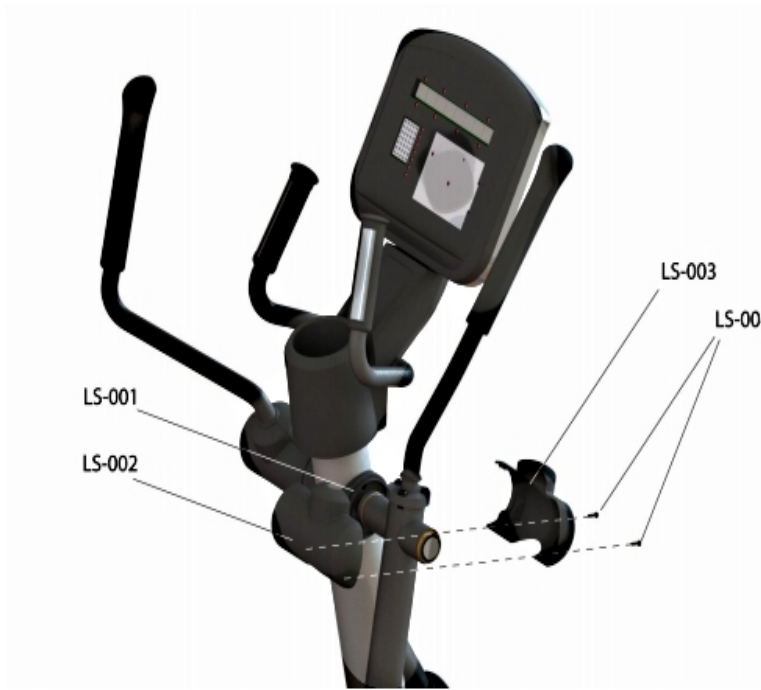

Linkage System - Dead Shaft Covers

Ref #	Part Number	Qty	Description
LS-001	0K78-01006-0200	2	Inner Deadshaft Cover
LS-002	AK78-00041-0200	1	Deadshaft Cover - With Onserts
LS-003	0K78-01060-0200	1	Deadshaft Cover: Screw Side
LS-004	0017-00101-1796	8	Hardware: Mounting Screw 19 MM