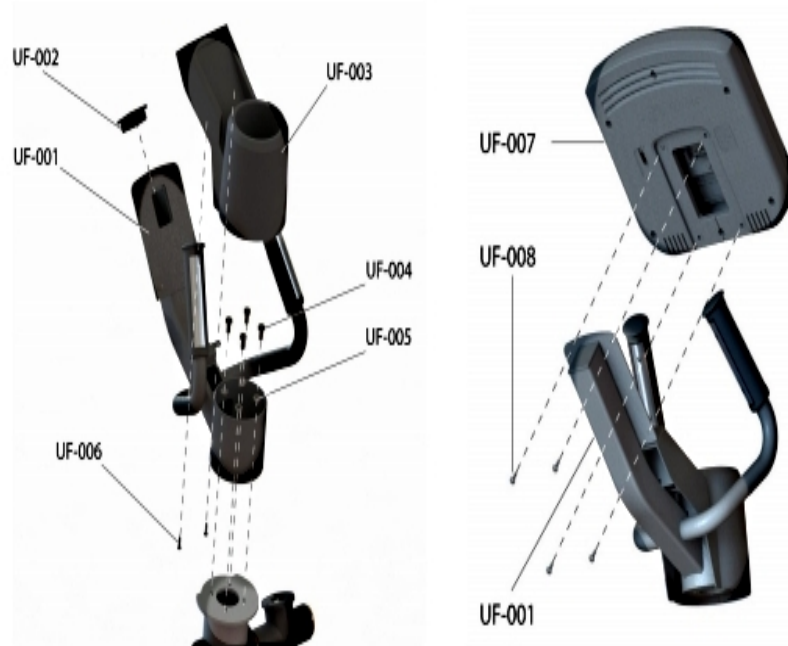

Upper Frame System

Ref #	Part Number	Qty	Description
UF-001	AK78-00051-0200	1	Console Bracket
UF-002	0K78-01082-0200	1	Console Bracket Endcap
UF-003	0K78-01080-0200	1	Console Bracket Cover
UF-004	0017-00101-1948	4	Hardware: Mounting Bolts 16MM
UF-005	0017-00104-0469	4	Hardware: Flat Washer 16MM OD
UF-006	0017-00101-1796	2	Hardware: Mounting Screw 19 MM
UF-008	0017-00101-1972	4	Hardware: Screw 14MM