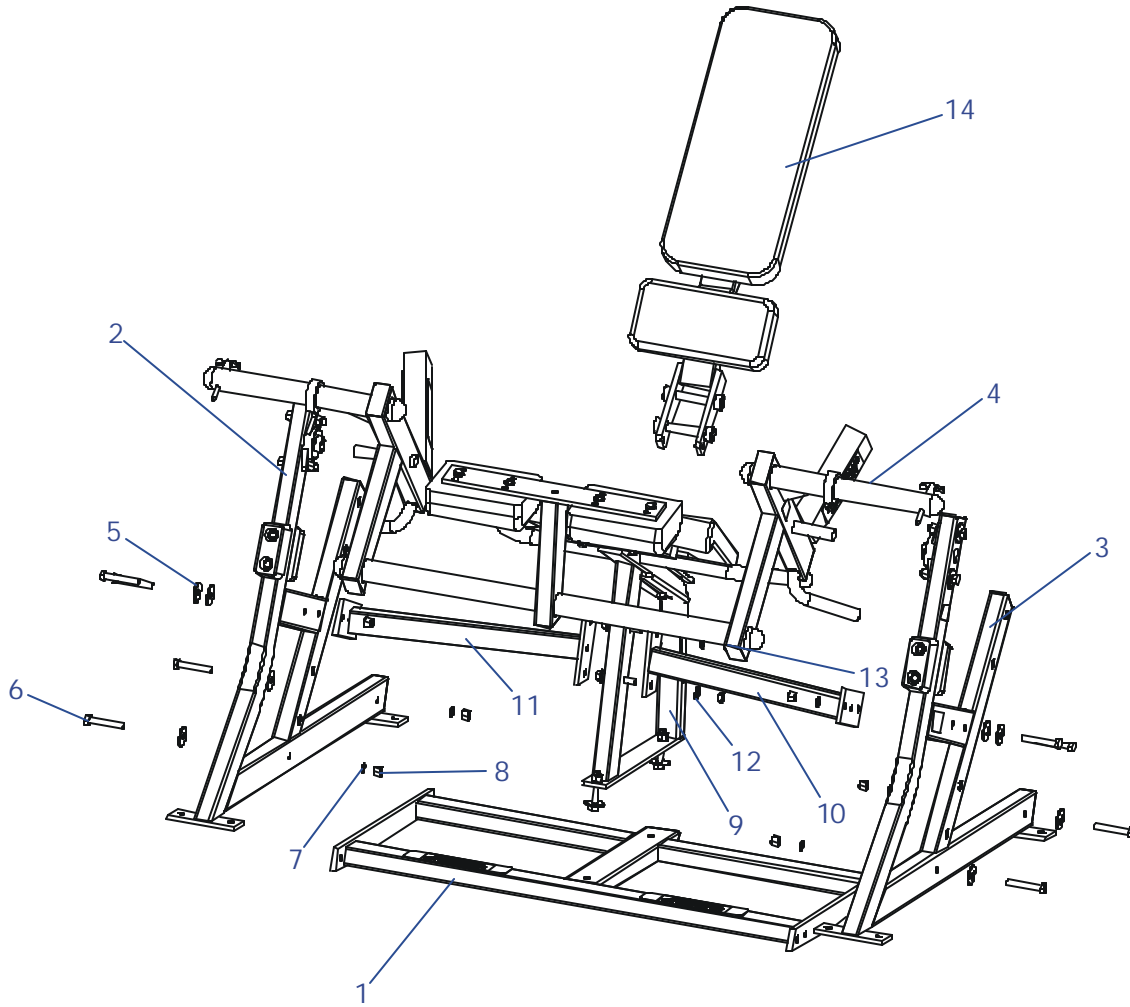

PLLE - Plate Loaded Leg Extension

ITEM	QTY	PART NO	DESCRIPTION
1	1	PLLE-CBX-0	Base frame assembly
2	1	PLLE-CSFR-0	Right side frame assembly
3	1	PLLE-CSFL-0	Left side frame assembly
4	1	PLLE-CMA-0	Movement arm assembly
5	10	H-BACK-WASH	Backing washer
6	12	HHB.5X3	1/2x3 bolt
7	10	WASH.5START	1/2" Internal lock washer
8	10	NUT.5LOCK	1/2" Thick lock nut
9	1	PLLE-CST-0	Seat assembly
10	1	PLLE-TXL-0	Top cross frame left
11	1	PLLE-TXR-0	Top cross frame right
12	4	WASH.5SAE	1/2" Flat washer
13	2	NUT.5JAMLOCK	1/2" Thin lock nut
14	1	PLLE-CAJST-0	Adjustable seat assembly