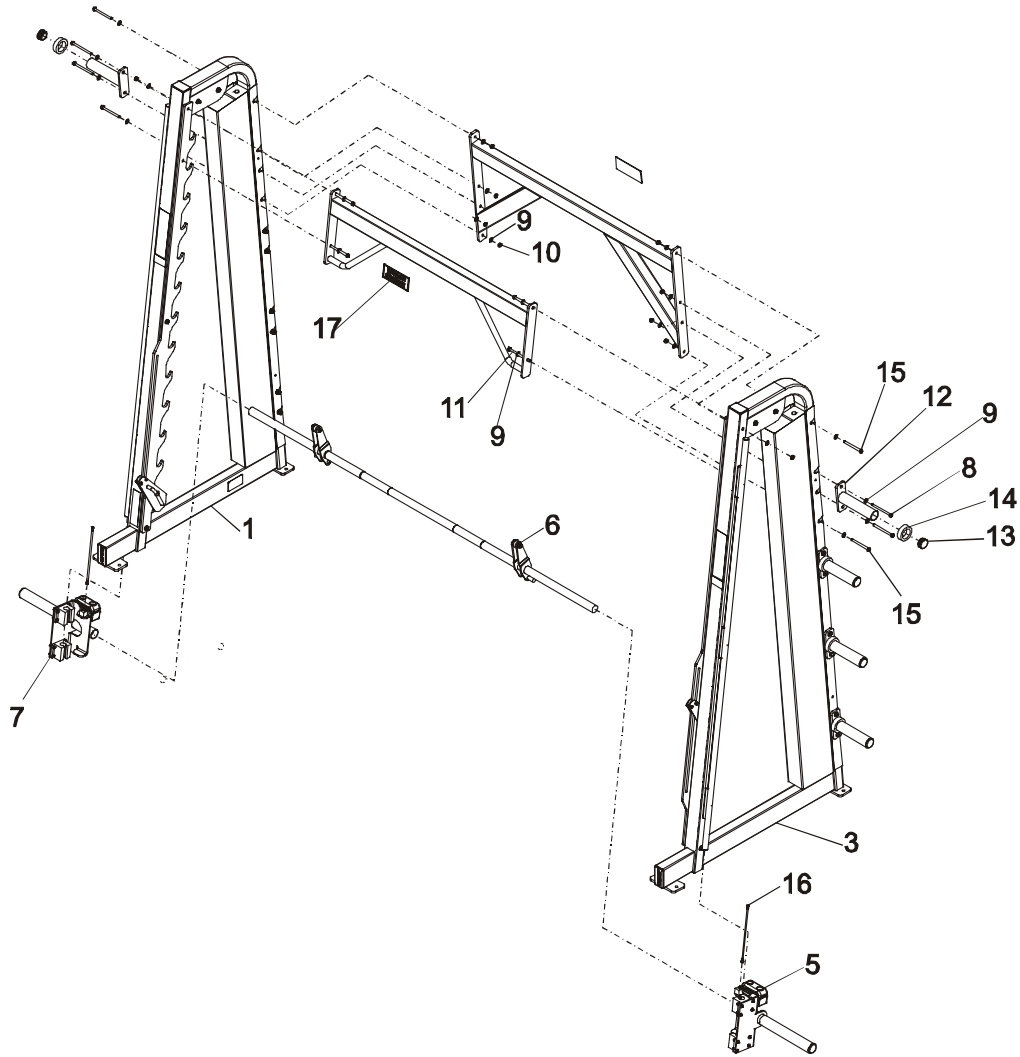

LifeFitness

RAMSEY HAMMER - PLSM PLATE LOADED SMITH MACHINE

Customer Support Services PARTS MANUAL

PLSM - PLATE LOADED SMITH MACHINE

Notes:

PLSM - PLATE LOADED SMITH MACHINE

Contents

	PAGE
COMPONENT ASSEMBLY	4
LEFT SIDE FRAME ASSEMBLY	5
LEFT SIDE FRAME ASSEMBLY CALLOUTS.....	6
RIGHT SIDE FRAME ASSEMBLY	7
RIGHT SIDE FRAME ASSEMBLY CALLOUTS	8

PLSM - PLATE LOADED SMITH MACHINE

COMPONENT ASSEMBLY

ITEM NO.	QTY.	PART NO.	DESCRIPTION
1	1	7666901	ASSY, PLSM SIDE FRAME RIGHT
2	1	7669601	WLDMT, PLSM FRONT BRACE
3	1	7669101	ASSY, PLSM SIDE FRAME LEFT
4	1	7670101	WLDMT, PLSM BACK BRACE
5	1	7665601	ASSY, PLSM CARRIAGE RIGHT
6	1	7666401	ASSY, PSLM BAR
7	1	7666201	ASSY, PLSM CARRIAGE LEFT
8	6	3223315	3/8-16 X 4.50 HEX HEAD BOLT
9	22	3236601	WASHER, 3/8 SAE SS
10	10	3102807	NUT, NYLOCK 3/8-16 LOW HT
11	2	3223317	3/8-16 X 5.00 HEX HEAD BOLT
12	2	7662701	WEIGHT HORN
13	2	7662601	PLUG, HAMMER WEIGHT HORN
14	2	7671601	MM5 Ring
15	4	3223313	3/8-16 X 4.00 HEX HEAD BOLT
16	2	7671701	CABLE, PLSM
17	2	M051-00289-A000	HAMMER STRENGTH NAME PLATE