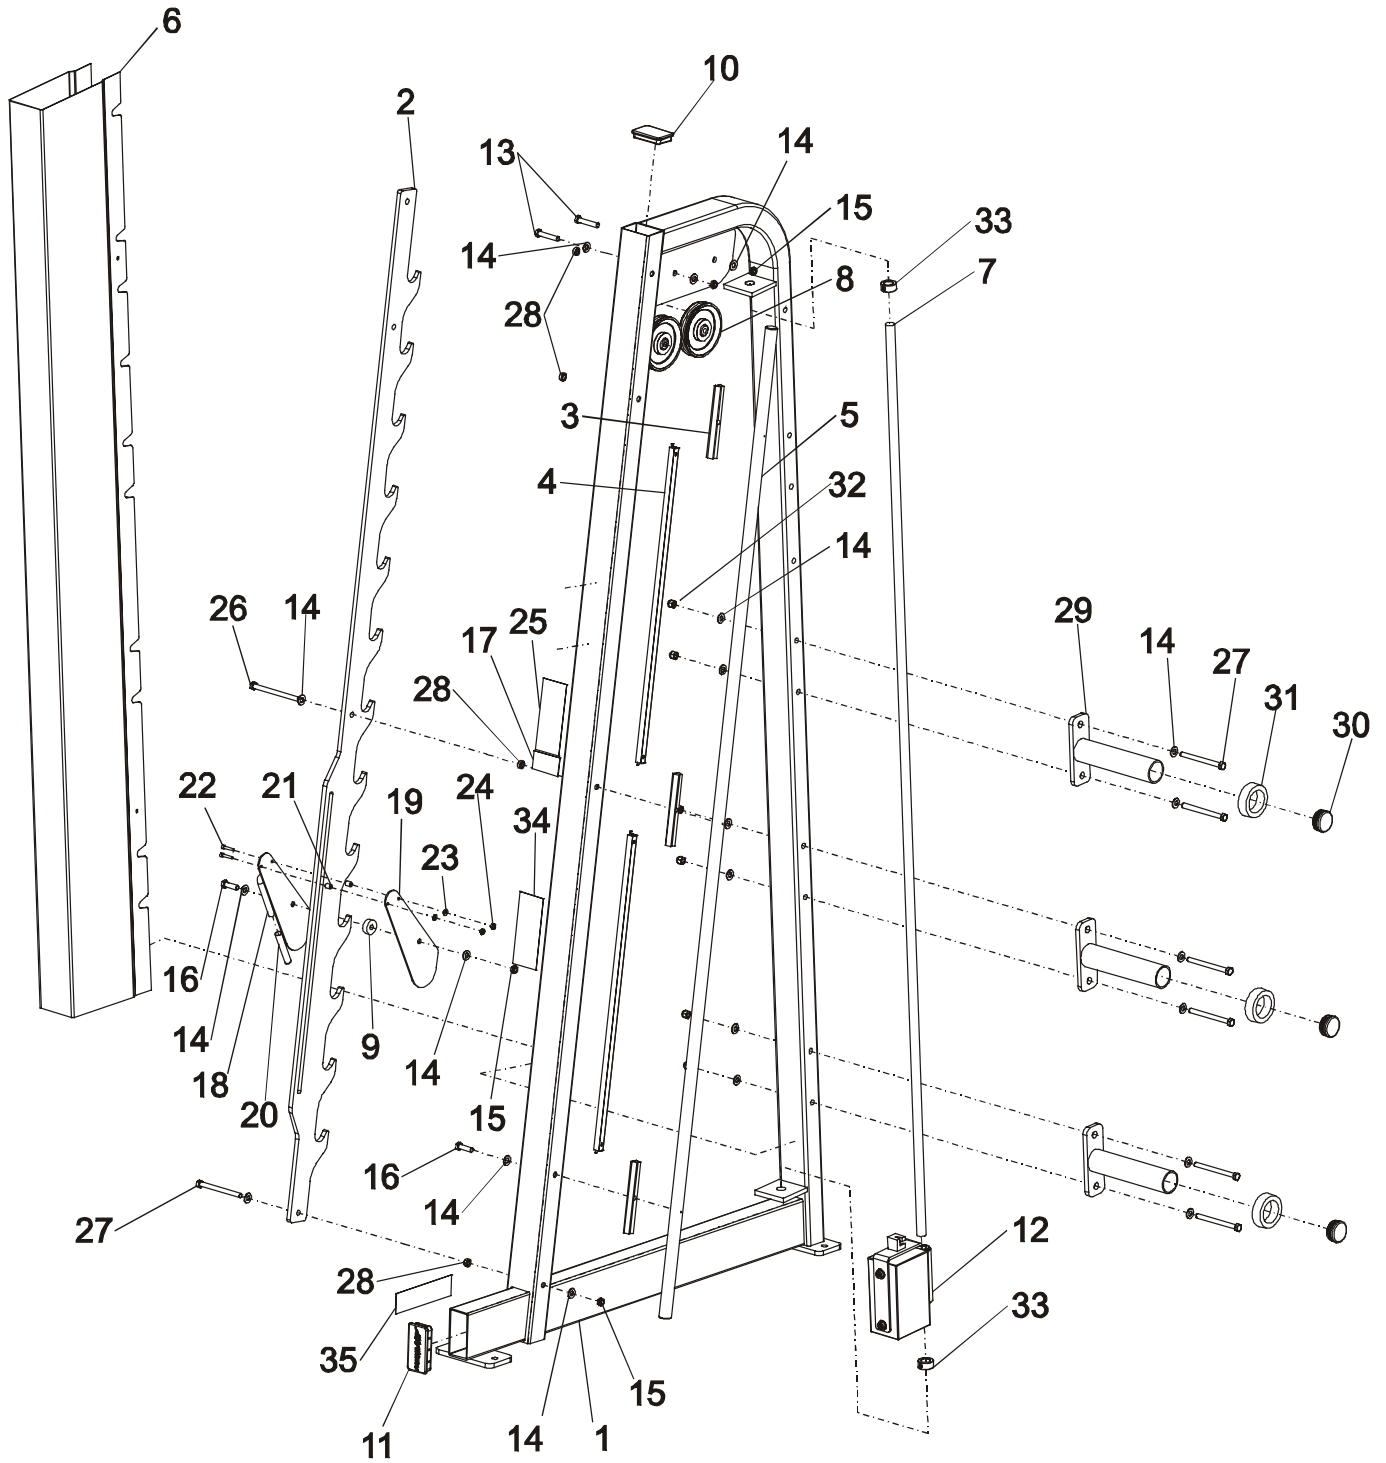

PLSM - PLATE LOADED SMITH MACHINE

LEFT SIDE FRAME ASSEMBLY

PLSM - PLATE LOADED SMITH MACHINE
LEFT SIDE FRAME ASSEMBLY CALLOUTS

Item Seq	Item	Description	Quantity
2	7667601	GUNRACK, PLSM	1
3	7667701	RAIL SUPPORT, PLSM	3
4	7667801	SHIELD, PLSM GAP	2
5	7667901	GUIDE ROD, 1 OD X 83	1
6	-7668002	SHIELD, PLSM CW BLK	1
7	7328617	GUIDE ROD, .75 OD SOLID X 79.88	1
8	3237801	PULLEY, 4.5" OD	2
9	7668201	SPACER, PLSM ADJ. STOP	1
10	7352301	CAP, END 2 X 3	1
11	7352401	CAP, END 2 X 4	1
12	-7668401	ASSY, PLSM COUNTER WEIGHT	1
1	-7668502	WLDMT, PLSM COUNTER WEIGHT BLK	1
2	-7354595	WEIGHT, COUNTER MED, SHADOW GRAY	1
3	3104901	BEARING, FLG .75 ID X 1.00 OD	2
4	3236204	M10 X 1.5 X 35 HXS SOC CS SS	2
5	3236601	WASHER,3/8 SAE STAINLESS STEEL	2
13	3223305	3/8-16X2 UNS HEX FHB G5 ZN	2
14	3236601	WASHER,3/8 SAE STAINLESS STEEL	22
15	3102807	NUT, NYLOCK 3/8-16 LOW HT	4
16	3223302	3/8-16X1-1/4 UNS HEX FHB G5 ZN	2
17	7422003	LABEL, MOVING PARTS	1
18	-7669402	WLDMT, PLSM ADJ STOP LEFT BLK	1
19	-7668302	PLATE, PLSM ADJ STOP BLK	1
1	7668301	PLATE, PLSM ADJ STOP	1
20	3238501	CAP, 1/2 X 5/8 X 5/8	1
21	7669001	SPACER, NYLON PLSM STOP	2
22	3248204	#10-24 X 1 HXS SOC CS G8 BZ	2
23	3248101	WASHER, #10 FL-D ST ZN	2
24	3248301	NUT, 10-24 NYLOC D ST ZN	2
25	7689801	LABEL, PLSM BAR	1
26	3223316	3/8-16X4-3/4 UNS HEX FHB G5 ZN	1
27	3223314	3/8-16X4-1/4 UNS HEX FHB G5 ZN	7
28	6122704	SPACER, 3/8 ID X 5/8 OD X 1/4	4
29	7662701	WEIGHT HORN	3
30	7662601	PLUG, HAMMER WEIGHT HORN	3
31	7671601	MM5 RING	3
32	3102802	NUT, NYLOCK 3/8-16	6
33	3103301	SHAFT COLLAR, 3/4" ID ZINC	2
34	7689802	LABEL, PLSM STOP	1
35	7662501	LABEL, 2" ASTM WARNING	1