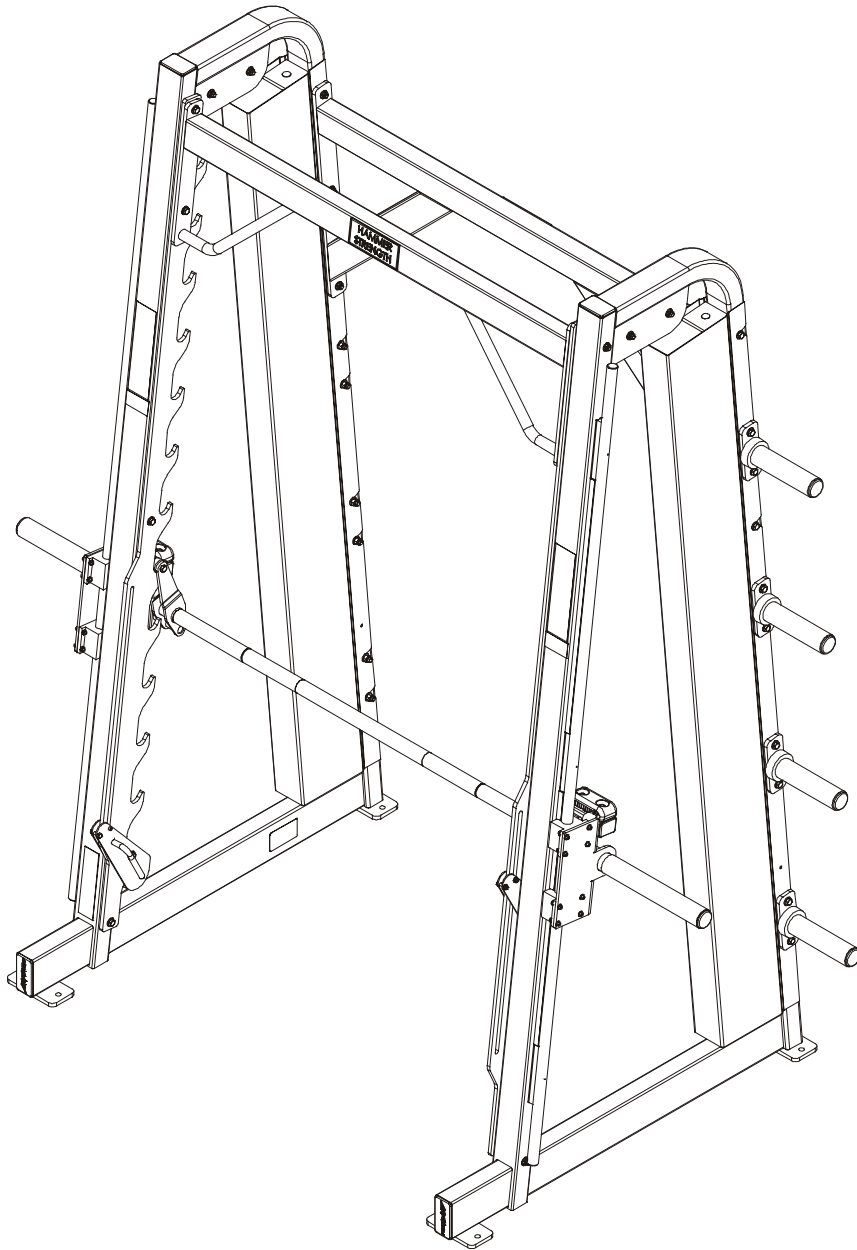

LifeFitness

RAMSEY HAMMER - PLSM PLATE LOADED SMITH MACHINE

Customer Support Services PARTS MANUAL

PLSM - PLATE LOADED SMITH MACHINE

Notes:

PLSM - PLATE LOADED SMITH MACHINE

Contents

	PAGE
COMPONENT ASSEMBLY	4
LEFT SIDE FRAME ASSEMBLY	5
LEFT SIDE FRAME ASSEMBLY CALLOUTS.....	6
RIGHT SIDE FRAME ASSEMBLY	7
RIGHT SIDE FRAME ASSEMBLY CALLOUTS	8

PLSM - PLATE LOADED SMITH MACHINE

COMPONENT ASSEMBLY

ITEM NO.	QTY.	PART NO.	DESCRIPTION
1	1	7666901	ASSY, PLSM SIDE FRAME RIGHT
2	1	7669601	WLDMT, PLSM FRONT BRACE
3	1	7669101	ASSY, PLSM SIDE FRAME LEFT
4	1	7670101	WLDMT, PLSM BACK BRACE
5	1	7665601	ASSY, PLSM CARRIAGE RIGHT
6	1	7666401	ASSY, PSLM BAR
7	1	7666201	ASSY, PLSM CARRIAGE LEFT
8	6	3223315	3/8-16 X 4.50 HEX HEAD BOLT
9	22	3236601	WASHER, 3/8 SAE SS
10	10	3102807	NUT, NYLOCK 3/8-16 LOW HT
11	2	3223317	3/8-16 X 5.00 HEX HEAD BOLT
12	2	7662701	WEIGHT HORN
13	2	7662601	PLUG, HAMMER WEIGHT HORN
14	2	7671601	MM5 Ring
15	4	3223313	3/8-16 X 4.00 HEX HEAD BOLT
16	2	7671701	CABLE, PLSM
17	2	M051-00289-A000	HAMMER STRENGTH NAME PLATE