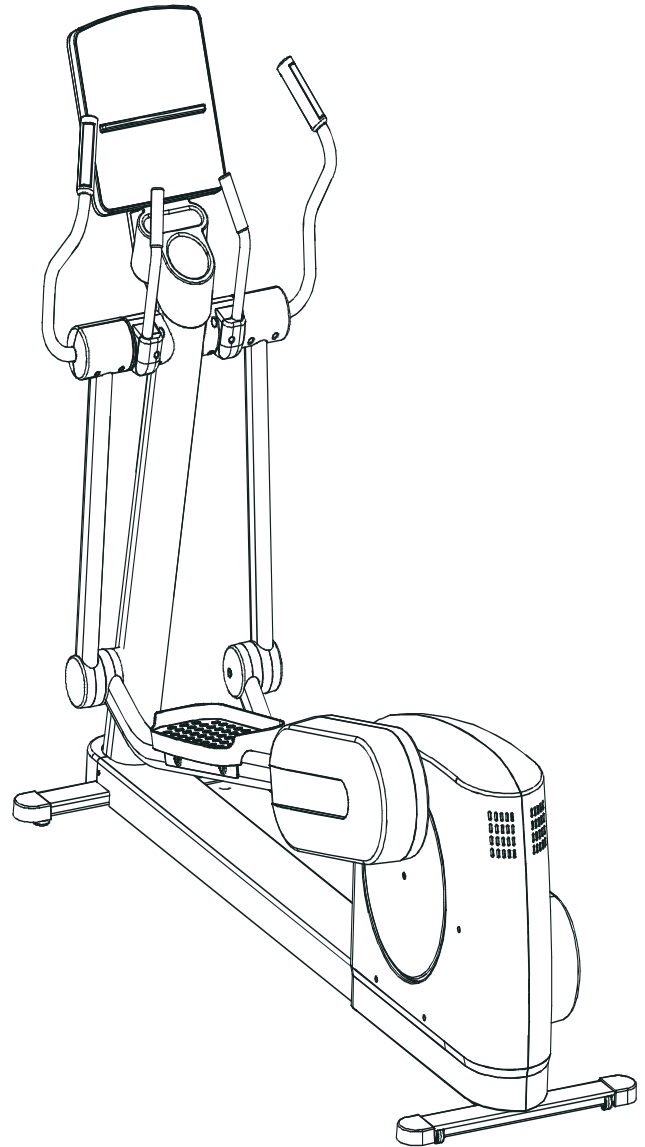

# LifeFitness

ARCTIC SILVER QUIET DRIVE  
CROSS TRAINER 95X-0XXX-05  
(Hungary built Ct for Domestic sales)

## Customer Support Services PARTS MANUAL

rev 03 Feb 2014

**ARCTIC SILVER QUIET DRIVE 95Xi****REFERENCES****95X-0XXX-05****S/N XHK073903956 –  
XHK??????????**

---

OPERATION MANUAL	M051-00K62-A107
SERVICE MANUAL	M051-00K62-A149
TOUCH UP PAINT: SPRAY CAN .5 OZ BOTTLE W/APPLICATOR .33 OZ PEN	0017-00008-0204 0017-00008-0205 0017-00008-0206
HARDWARE BAG	AK62-00152-0001
ACCESS PANEL ASSEMBLY CONSISTS OF: 120" COAX CABLE 120" POWER EXTENSION CABLE BRACKET F-TYPE PANEL CONNECTOR #8 PLASTIC GROMMET	AK62-00210-0000 AK32-00020-0002 AK32-00078-0001 0K62-01179-0001 0017-00021-2846 0017-00042-0754
PLUG IN OPTION 120/60	GK62-00002-0018
PLUG IN OPTION 240/50 UK	GK62-00002-0019
PLUG IN OPTION 240v AUS	GK62-00002-0020
PLUG IN OPTION 230/50 CONT	GK62-00002-0021

**Note: This model has both Life Pulse sensors and Telemetry for reading Heart Rate.**

	Page
<b>CONSOLE SUPPORT &amp; DEADSHAFT COVERS .....</b>	<b>4</b>
<b>HANDLEBARS AND BULLHORNS .....</b>	<b>5</b>
<b>CONSOLE AND RELATED COMPONENTS.....</b>	<b>6</b>
<b>UPPER FRAME HARDWARE .....</b>	<b>7</b>
<b>ROCKER ARMS AND PEDAL LEVERS .....</b>	<b>8</b>
<b>CRANK COVER AND LOWER CAPS .....</b>	<b>9</b>
<b>LOWER FRAME SHROUDS AND HARDWARE .....</b>	<b>10</b>
<b>PEDAL LEVER COMPONENTS .....</b>	<b>11</b>
<b>PCB, BATTERY, REED SWITCH &amp; BRACKET .....</b>	<b>12</b>
<b>BEARING-INSERT ASSEMBLY .....</b>	<b>13</b>
<b>CRANK ARM PULLEY ASSEMBLY.....</b>	<b>14</b>
<b>DRIVE MODULE .....</b>	<b>15</b>
<b>DRIVE MODULE HARDWARE .....</b>	<b>16</b>
<b>CABLES.....</b>	<b>17</b>