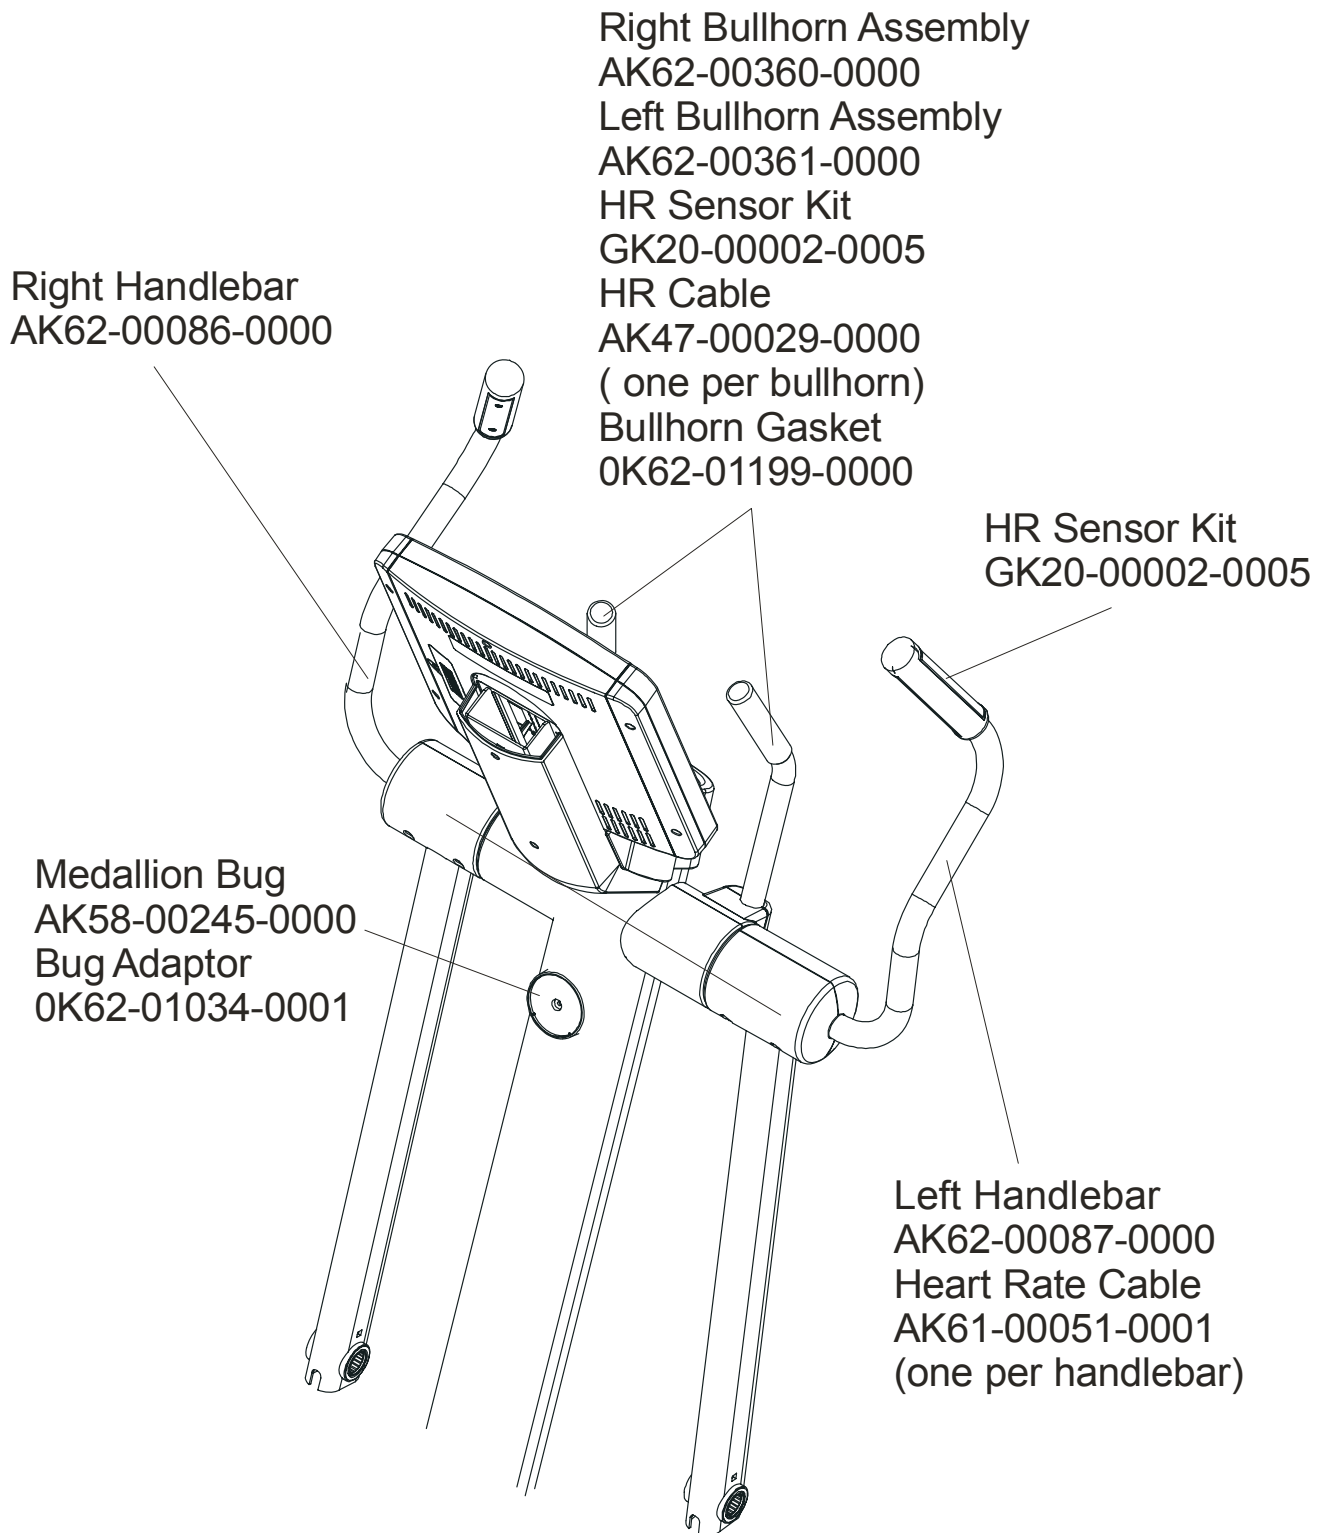

ARCTIC SILVER QUIET DRIVE 95Xi

Handlebars and Bullhorns

95X-0XXX-05

S/N XHK073903956 –

XHK??????????