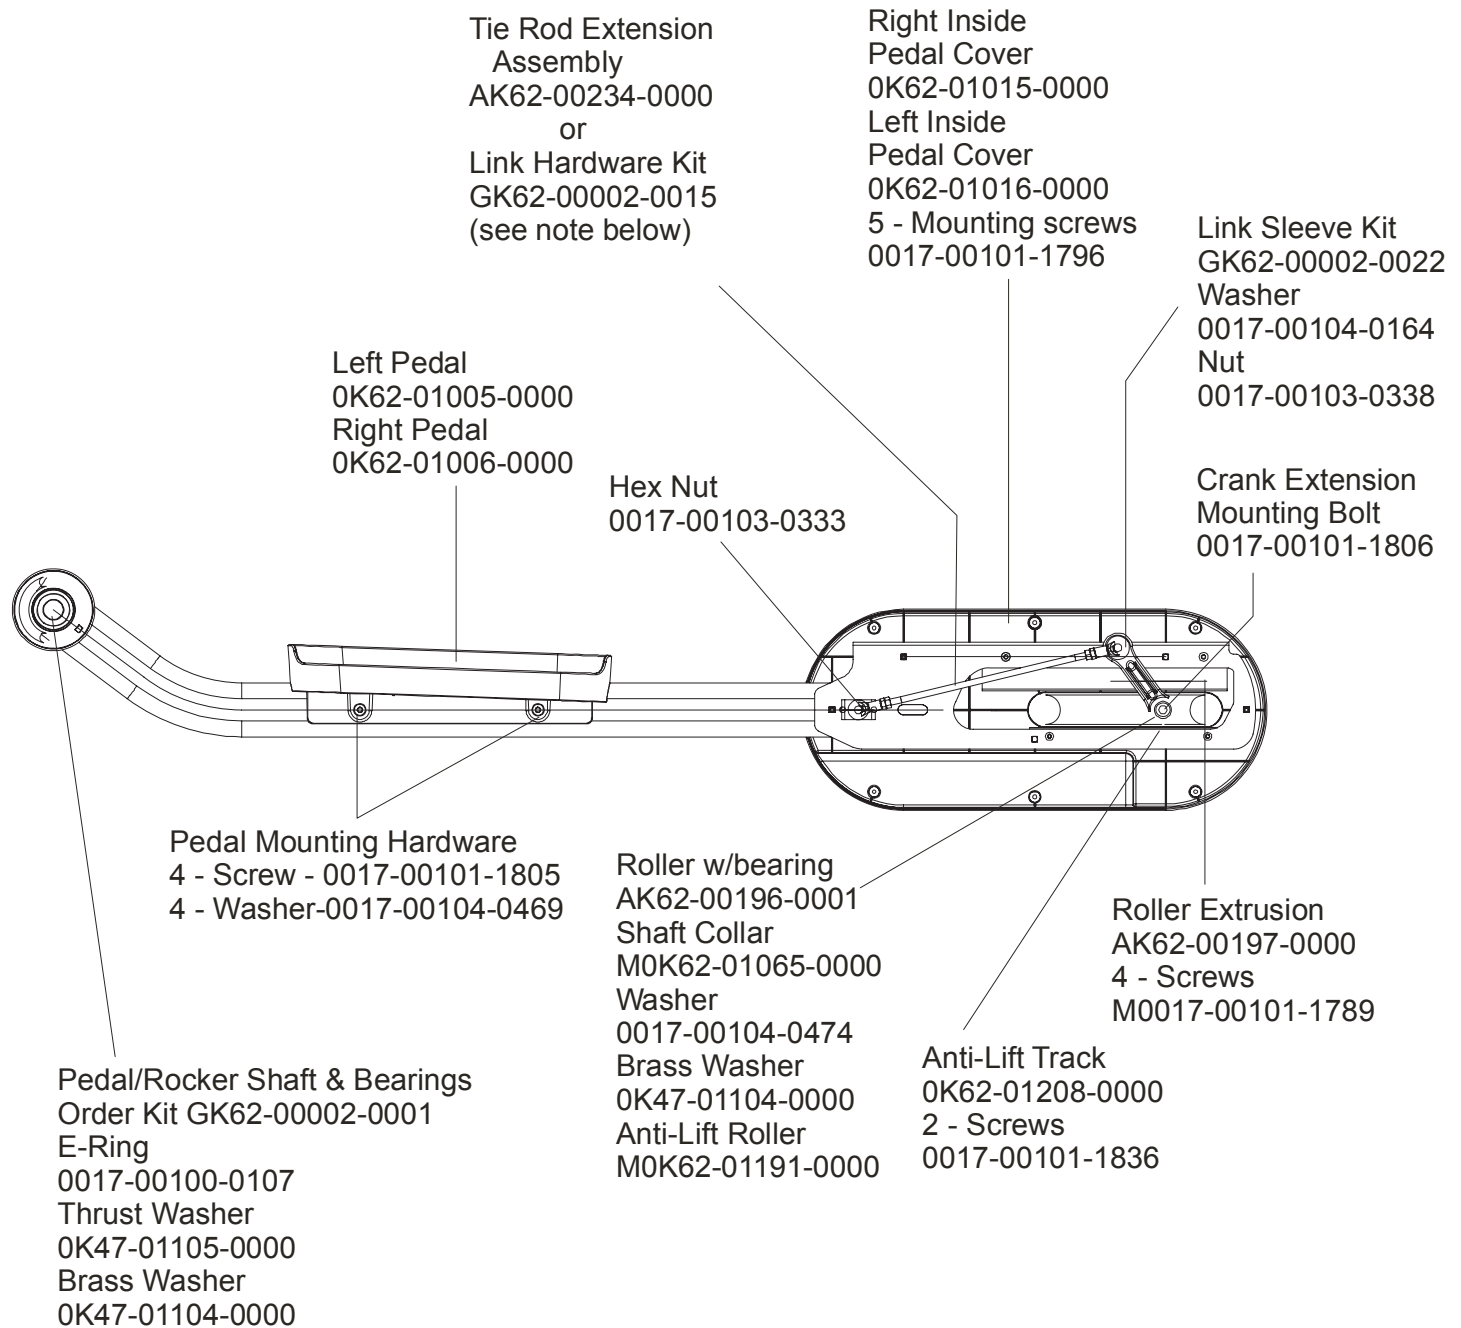

ARCTIC SILVER QUIET DRIVE 95Xi

Pedal Lever Assembly Components

95X-0XXX-05

S/N XHK073903956 –

XHK??????????