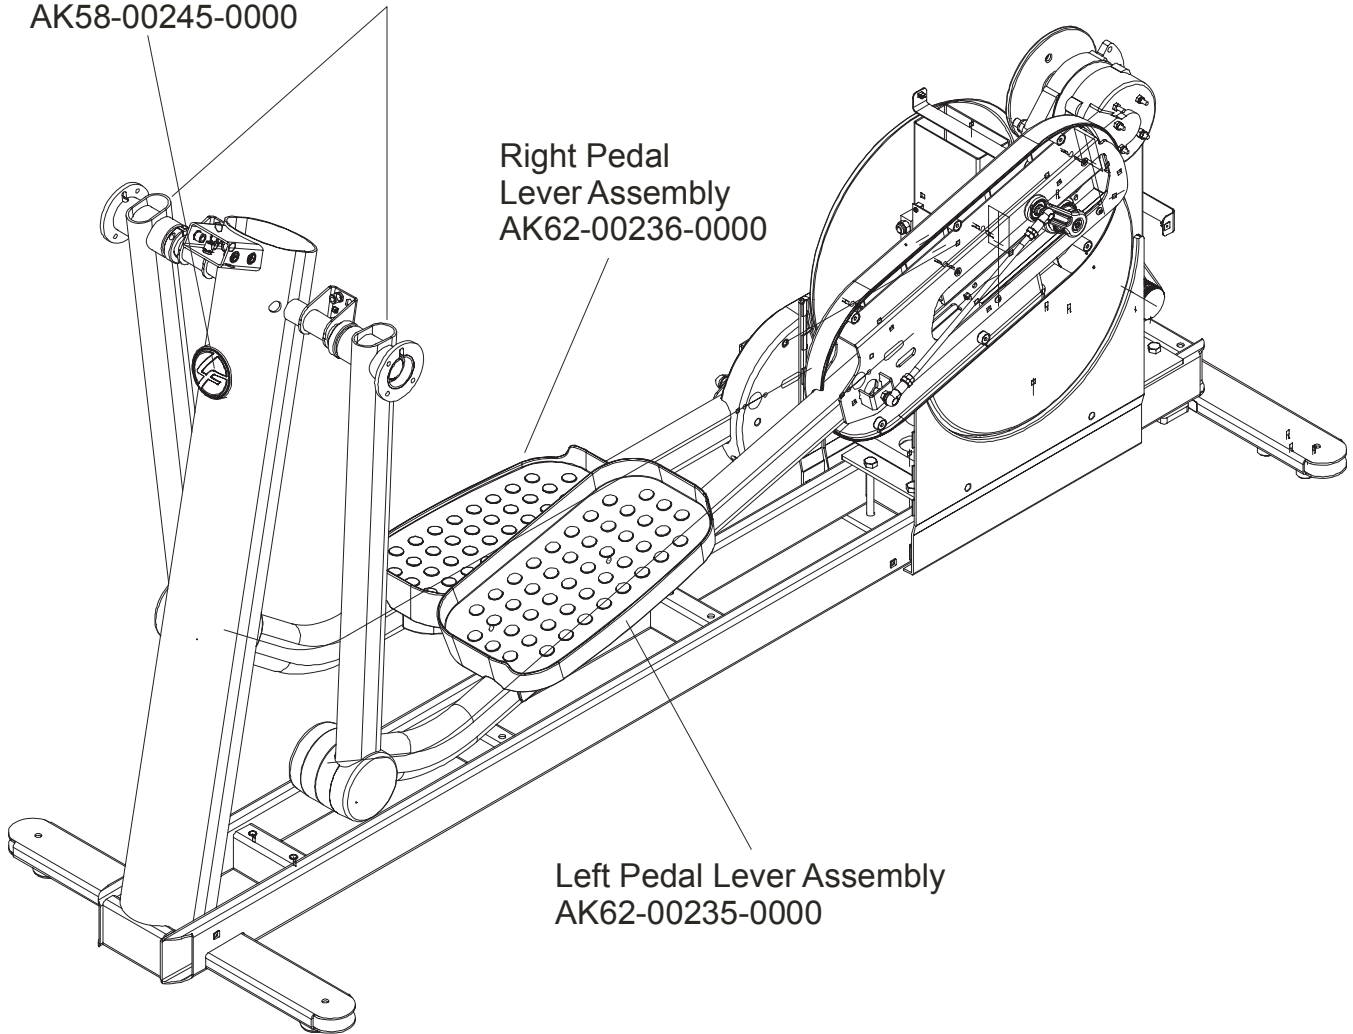

ARCTIC SILVER QUIET DRIVE 95Xi

Rocker Arms & Pedal Levers

95X-0XXX-05

S/N XHK073903956 –

XHK??????????

Rocker Arms Kit
GK62-00002-0070
contents:
Rocker Arms (2)
Hardened Spacers (2)
Oilite Washers (2)
Retaining Rings (2)
Loctite 620
Alcohol pad

Rocker Arms
AK62-00062-0001
Shaft Collar w/screws
M0K61-01259-0000
Washer
0017-00104-0418
Retaining Ring
0017-00100-0178

LF Bug
Medallion Assy.
AK58-00245-0000

Right Pedal
Lever Assembly
AK62-00236-0000

Left Pedal Lever Assembly
AK62-00235-0000