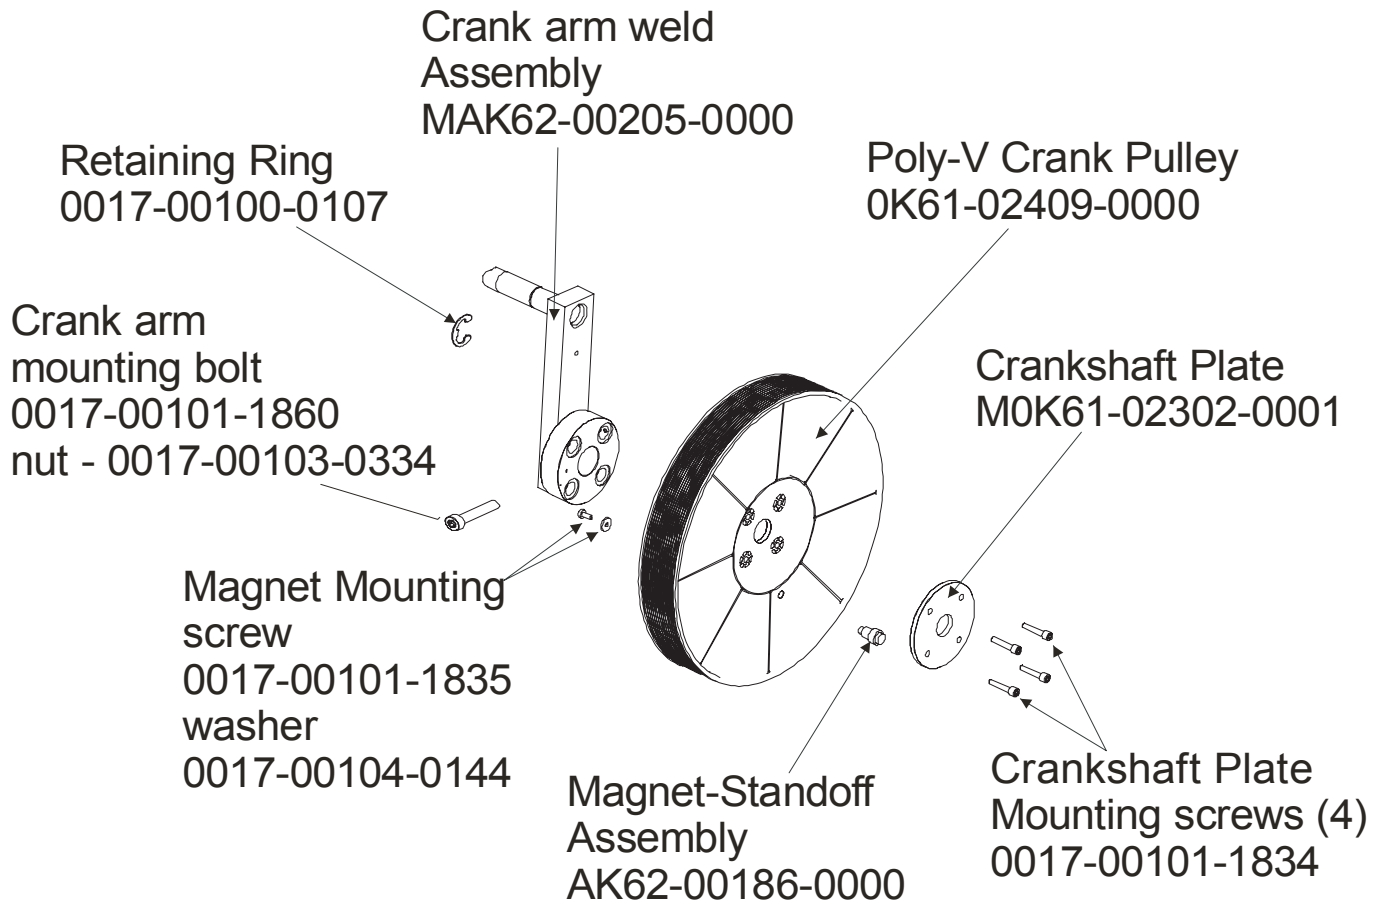

ARCTIC SILVER QUIET DRIVE 95Xi

Crank Arm Pulley Assembly

95X-0XXX-05

S/N XHK073903956 –

XHK??????????