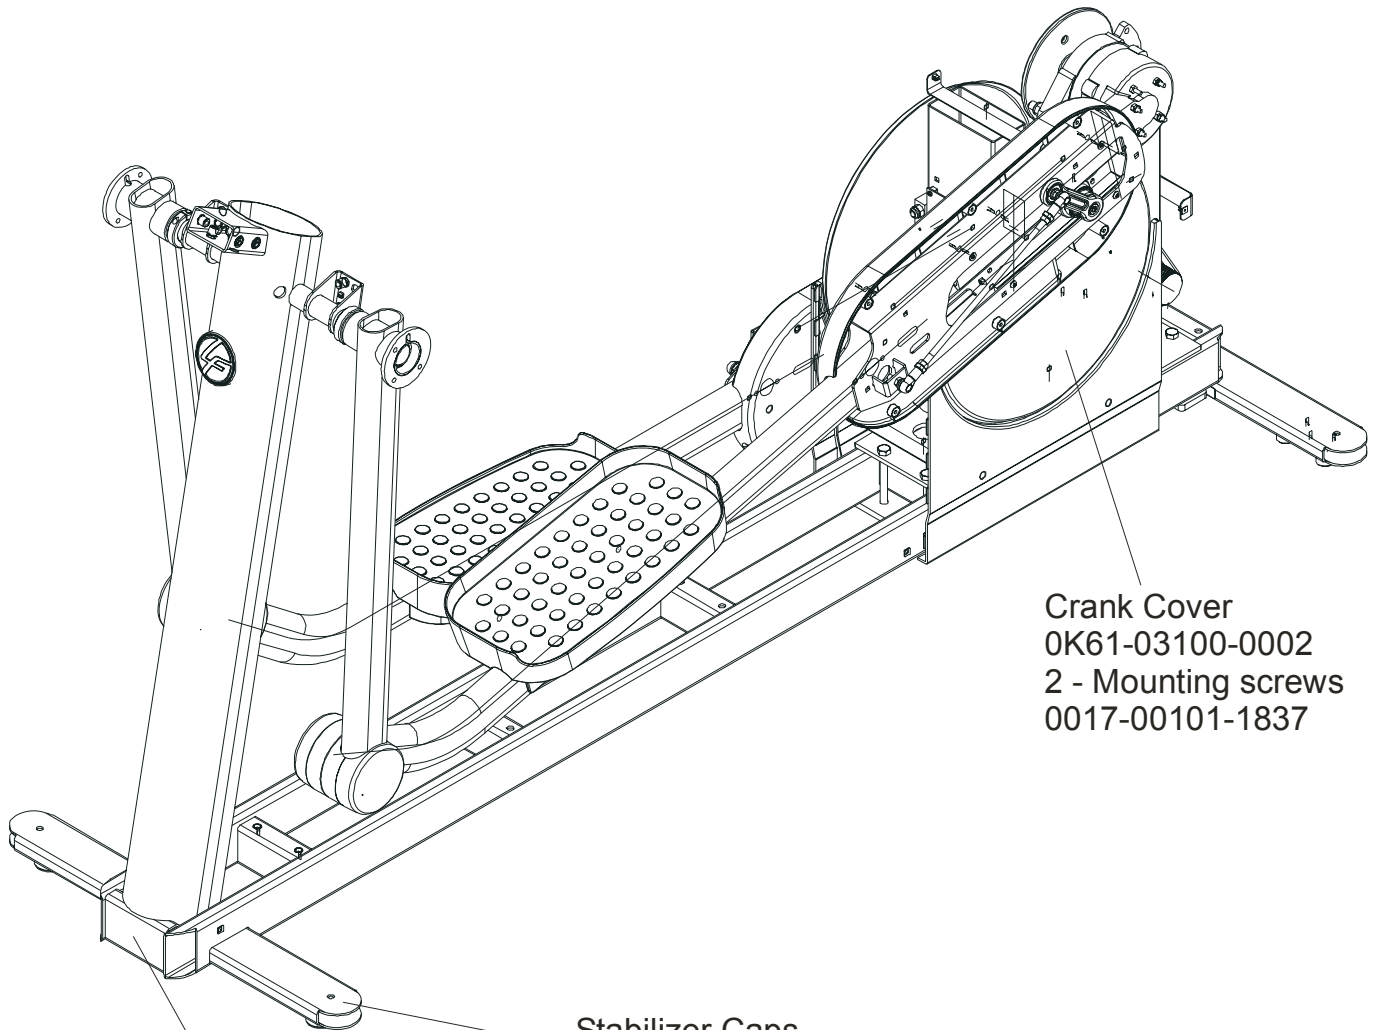

ARCTIC SILVER QUIET DRIVE 95Xi

Crank Cover and Lower Caps

95X-0XXX-05

S/N XHK073903956 –

XHK??????????

Crank Cover
OK61-03100-0002
2 - Mounting screws
0017-00101-1837

Stabilizer Caps
4 - OK68-01130-0201

Front Frame Cap
OK62-01004-0002
(Stealth Gray)
Mounting Screws
(Located on front sides of Ladder Frame Cover)
2- 0017-00101-1795