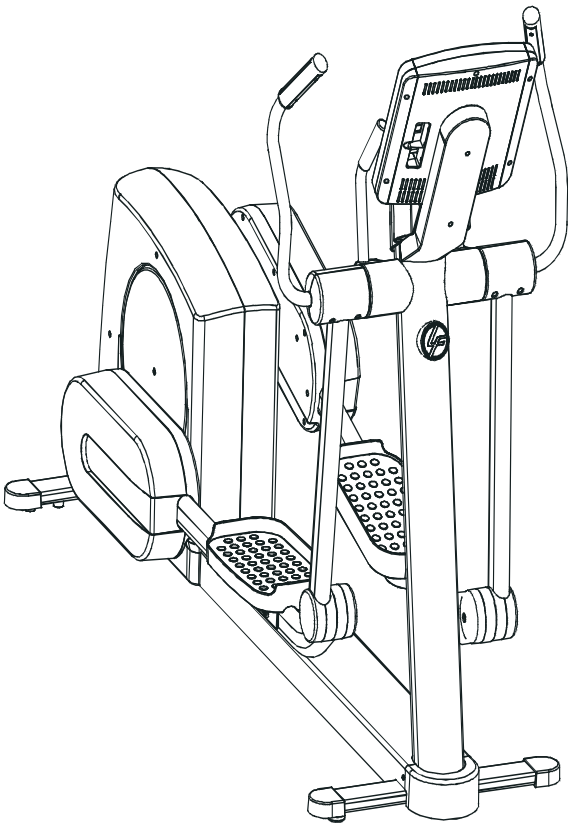

# LifeFitness

ARCTIC SILVER QUIET DRIVE  
CROSS TRAINER 95X-0XXX-05  
(Hungary built Ct for Domestic sales)

## Customer Support Services PARTS MANUAL

rev 03 Feb 2014

**ARCTIC SILVER QUIET DRIVE 95Xi****REFERENCES****95X-0XXX-05****S/N XHK073903956 –  
XHK??????????**

---

OPERATION MANUAL	M051-00K62-A107
SERVICE MANUAL	M051-00K62-A149
TOUCH UP PAINT: SPRAY CAN .5 OZ BOTTLE W/APPLICATOR .33 OZ PEN	0017-00008-0204 0017-00008-0205 0017-00008-0206
HARDWARE BAG	AK62-00152-0001
ACCESS PANEL ASSEMBLY CONSISTS OF: 120" COAX CABLE 120" POWER EXTENSION CABLE BRACKET F-TYPE PANEL CONNECTOR #8 PLASTIC GROMMET	AK62-00210-0000 AK32-00020-0002 AK32-00078-0001 0K62-01179-0001 0017-00021-2846 0017-00042-0754
PLUG IN OPTION 120/60	GK62-00002-0018
PLUG IN OPTION 240/50 UK	GK62-00002-0019
PLUG IN OPTION 240v AUS	GK62-00002-0020
PLUG IN OPTION 230/50 CONT	GK62-00002-0021

**Note: This model has both Life Pulse sensors and Telemetry for reading Heart Rate.**

	Page
<b>CONSOLE SUPPORT &amp; DEADSHAFT COVERS .....</b>	<b>4</b>
<b>HANDLEBARS AND BULLHORNS .....</b>	<b>5</b>
<b>CONSOLE AND RELATED COMPONENTS.....</b>	<b>6</b>
<b>UPPER FRAME HARDWARE .....</b>	<b>7</b>
<b>ROCKER ARMS AND PEDAL LEVERS .....</b>	<b>8</b>
<b>CRANK COVER AND LOWER CAPS .....</b>	<b>9</b>
<b>LOWER FRAME SHROUDS AND HARDWARE .....</b>	<b>10</b>
<b>PEDAL LEVER COMPONENTS .....</b>	<b>11</b>
<b>PCB, BATTERY, REED SWITCH &amp; BRACKET .....</b>	<b>12</b>
<b>BEARING-INSERT ASSEMBLY .....</b>	<b>13</b>
<b>CRANK ARM PULLEY ASSEMBLY.....</b>	<b>14</b>
<b>DRIVE MODULE .....</b>	<b>15</b>
<b>DRIVE MODULE HARDWARE .....</b>	<b>16</b>
<b>CABLES.....</b>	<b>17</b>