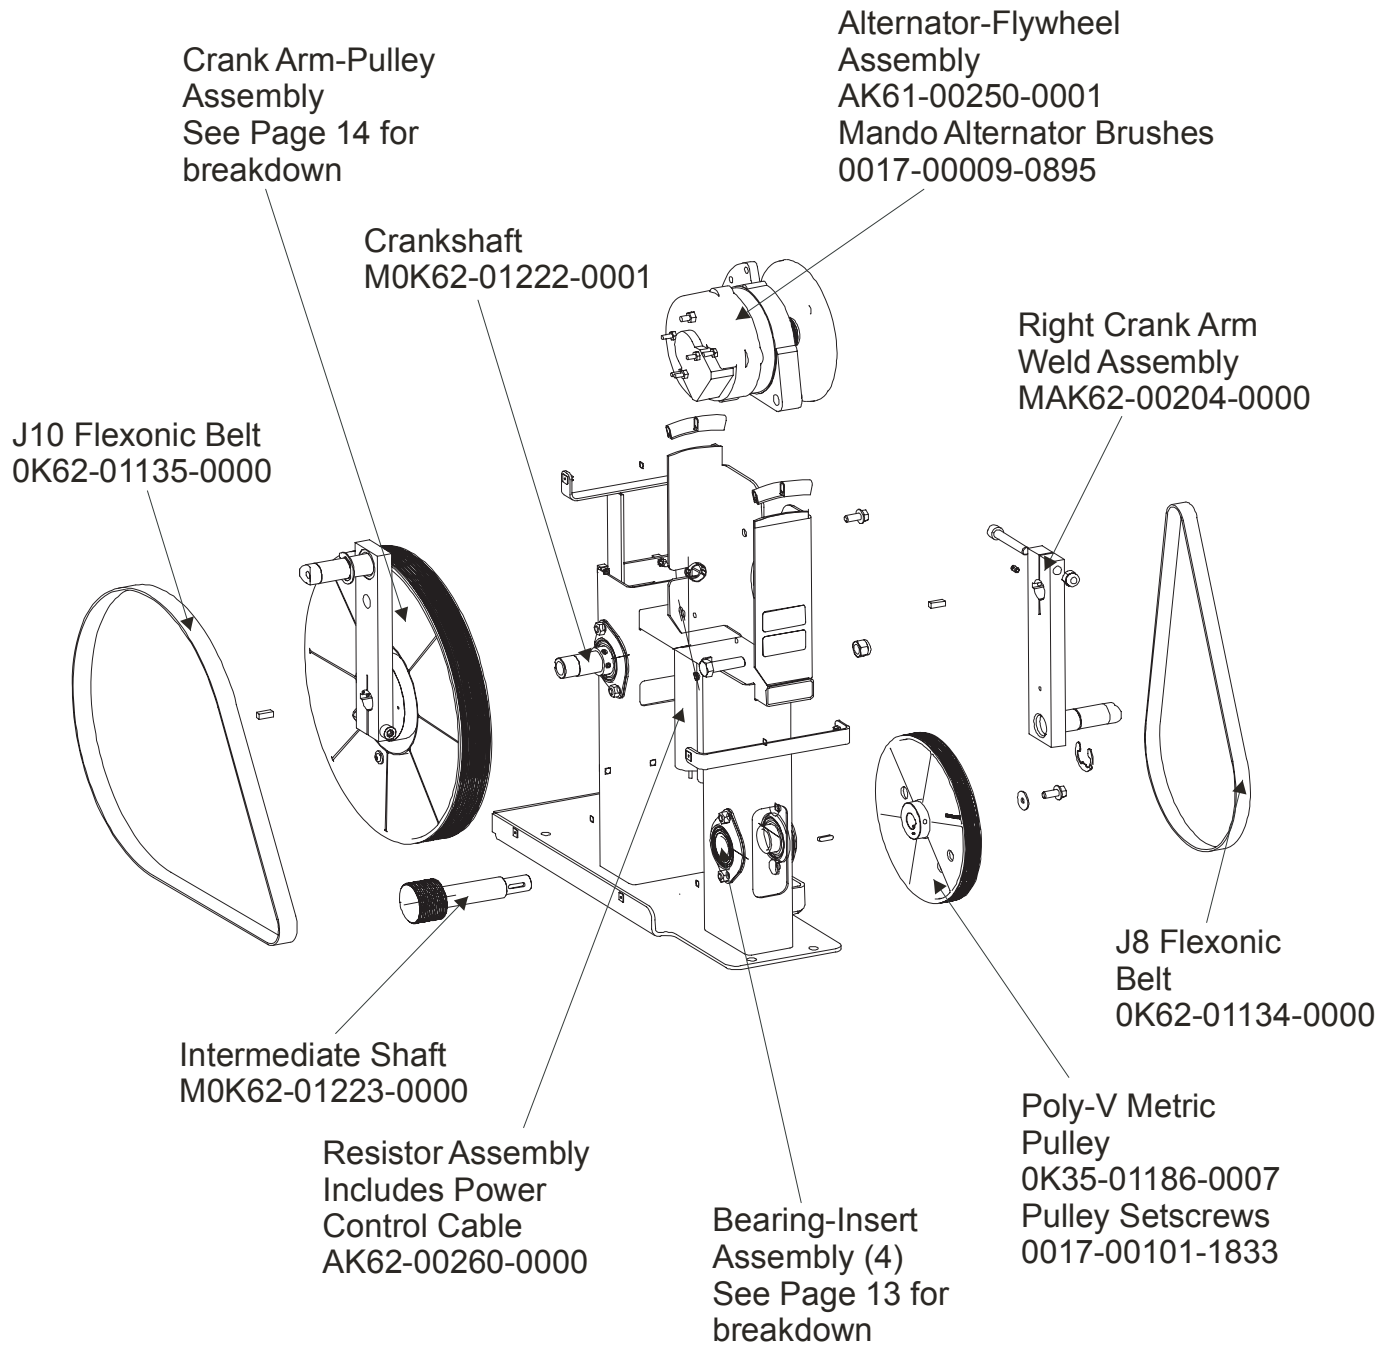

ARCTIC SILVER QUIET DRIVE 95Xi

Drive Module

95X-0XXX-05

S/N XHK073903956 –

XHK??????????