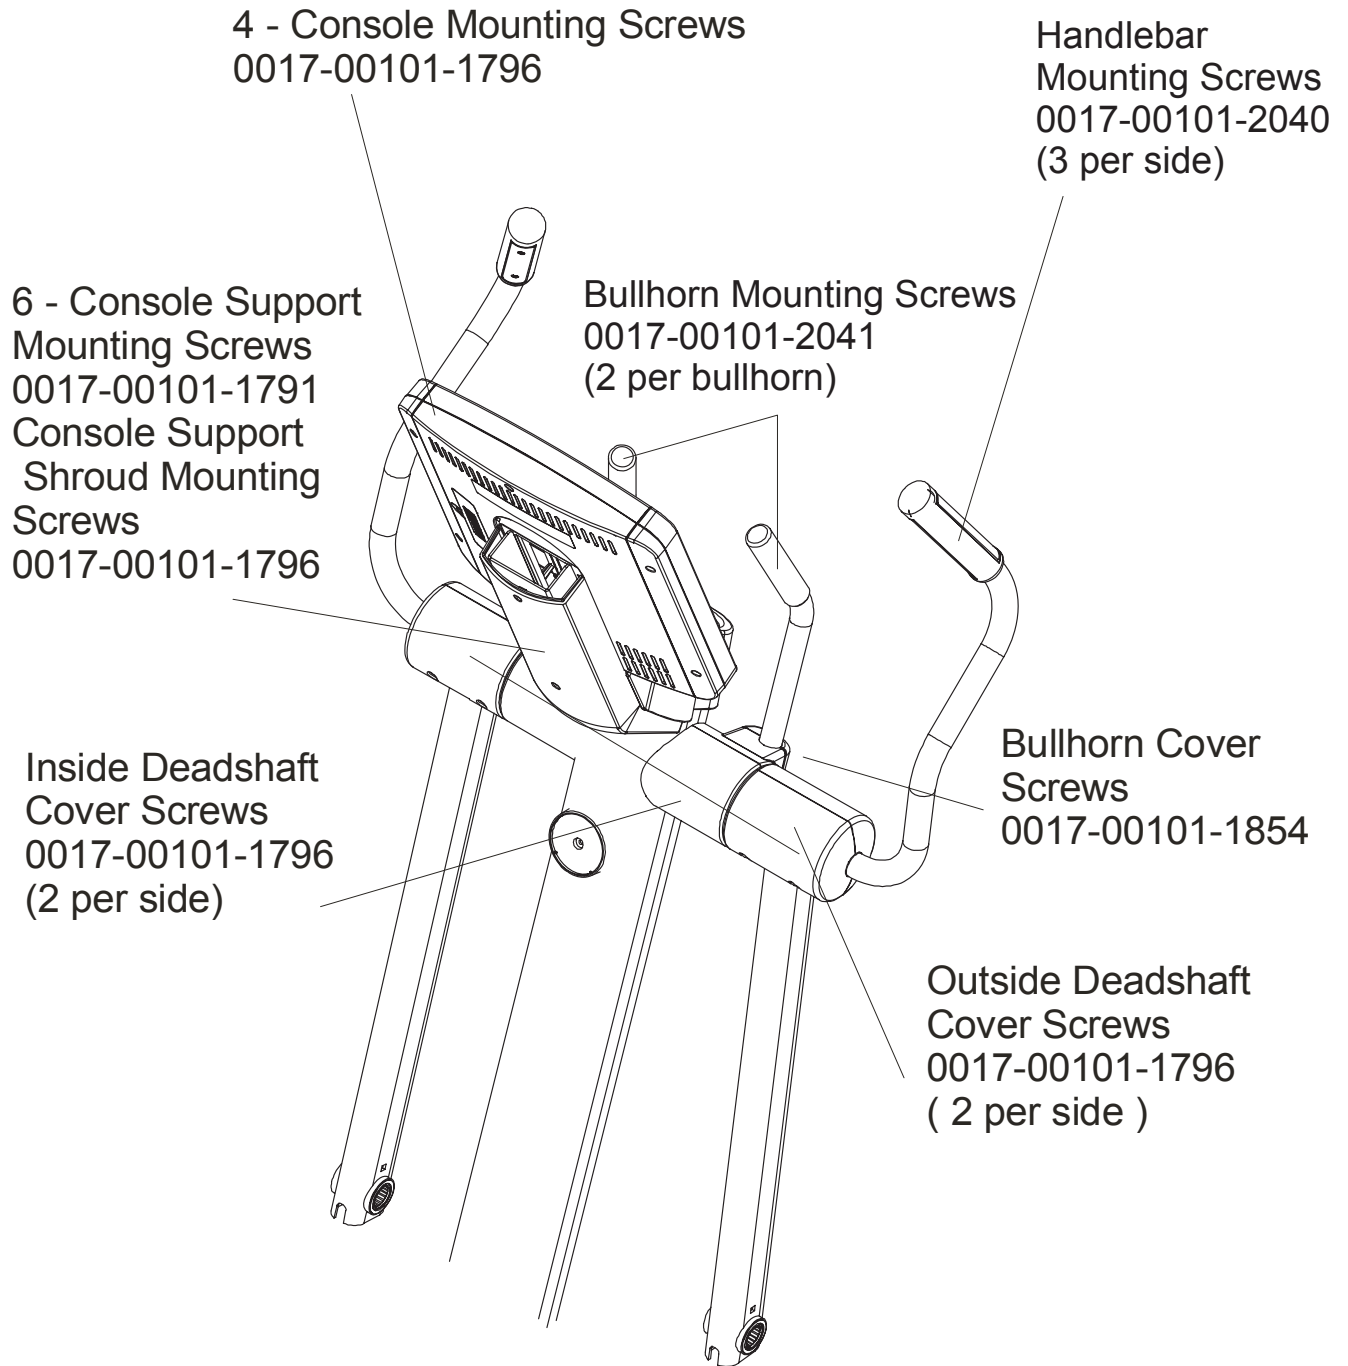

ARCTIC SILVER QUIET DRIVE 95Xi

Upper Frame Hardware

95X-0XXX-05

S/N XHK073903956 –
XHK??????????

Items Not Shown:

Accessory Tray	0K62-01022-0001 (Stealth Gray)
Mounting Screws (2)	0017-00101-1846