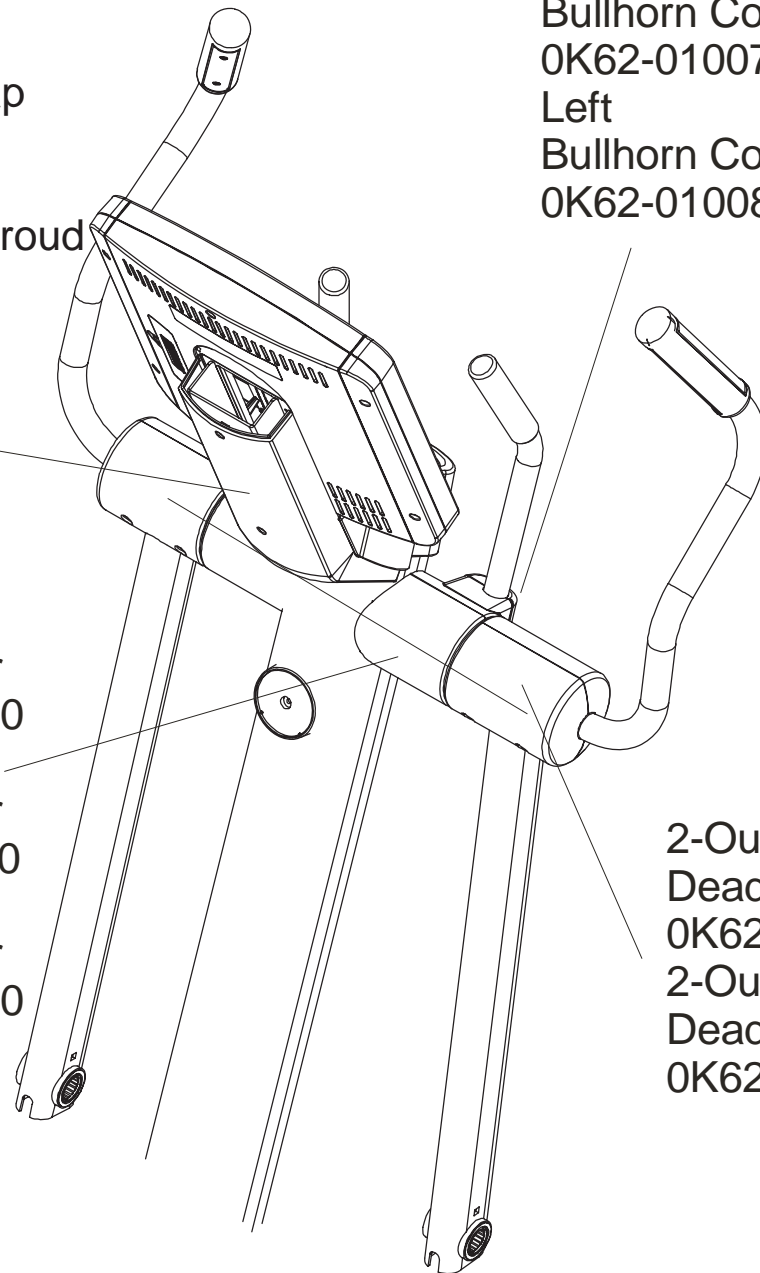

Console Support
AK62-00123-0000
Console Support Cap
OK62-01030-0001
(Stealth Gray)
Console Support Shroud
OK62-01023-0001
(Stealth Gray)
OK62-01031-0001
(Stealth Gray)

Right
Bullhorn Cover
OK62-01007-0001
Left
Bullhorn Cover
OK62-01008-0001

Right Inside
Deadshaft Cover
OK62-01010-0000
Left Inside
Deadshaft Cover
OK62-01011-0000
2-Front Inside
Deadshaft Cover
OK62-01009-0000

2-Outside Front
Deadshaft Cover
OK62-01012-0000
2-Outside Rear
Deadshaft Cover
OK62-01013-0000