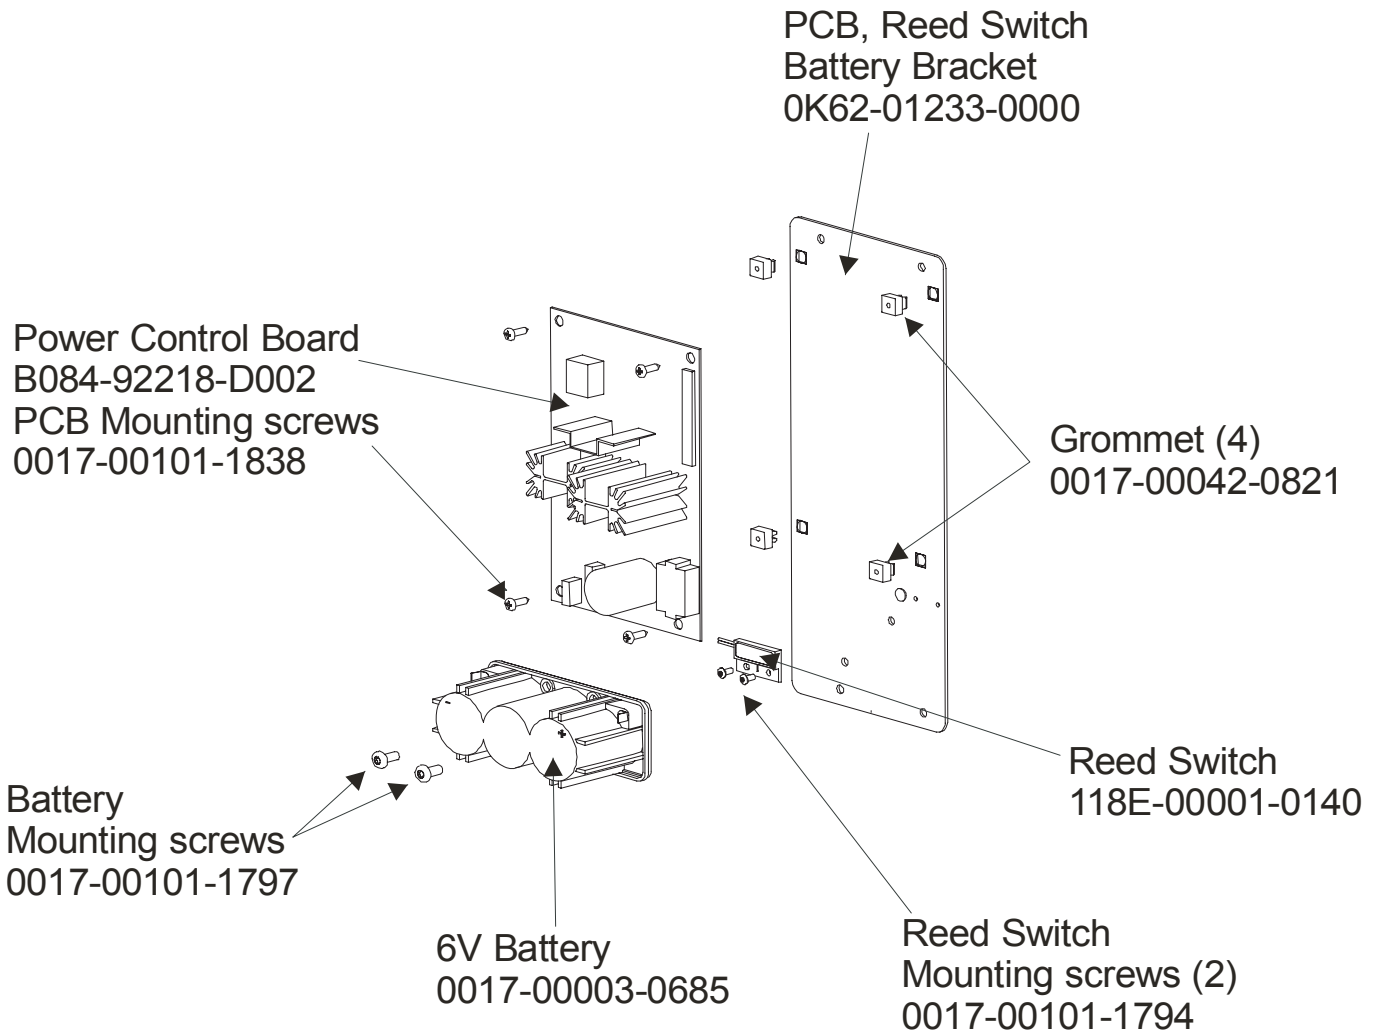

ARCTIC SILVER QUIET DRIVE 95Xi

PCB, Battery, Reed Switch & Bracket

95X-0XXX-05

S/N XHK073903956 –

XHK??????????