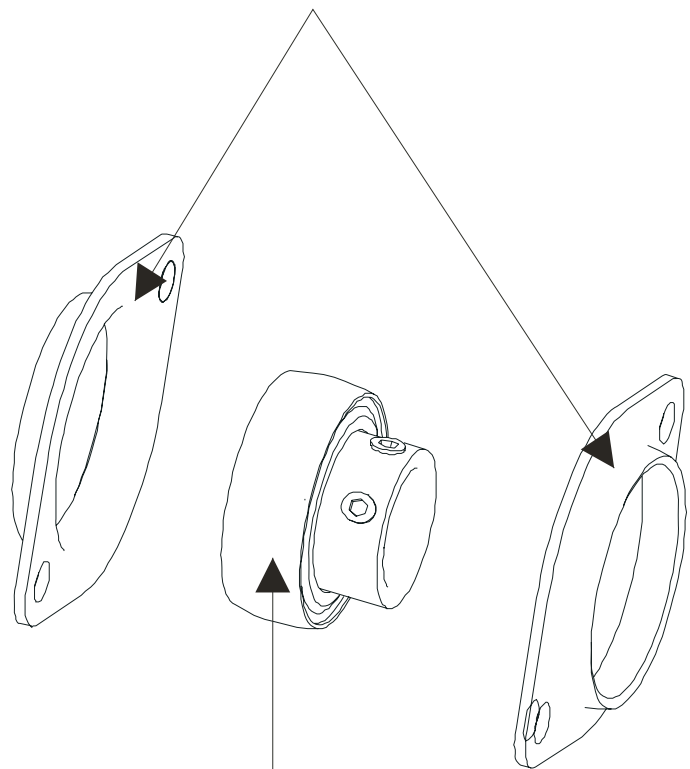

Service Kit-
GK62-00002-0044
Includes:

- 1 - crankshaft
- 2 - bearings
- 2 - sets of bearing flanges
- 4 - weldnuts and flat washers
- 4 - bolts

Service Kit- GK62-00002-0045
Includes:

- 1 - intermediate shaft
- 2 - bearings
- 2 - sets of bearing flanges
- 4 - weldnuts and flat washers
- 4 - bolts

Bearing Flanges (2)
0K62-01220-0000

1" Bearing
0K62-01221-0000