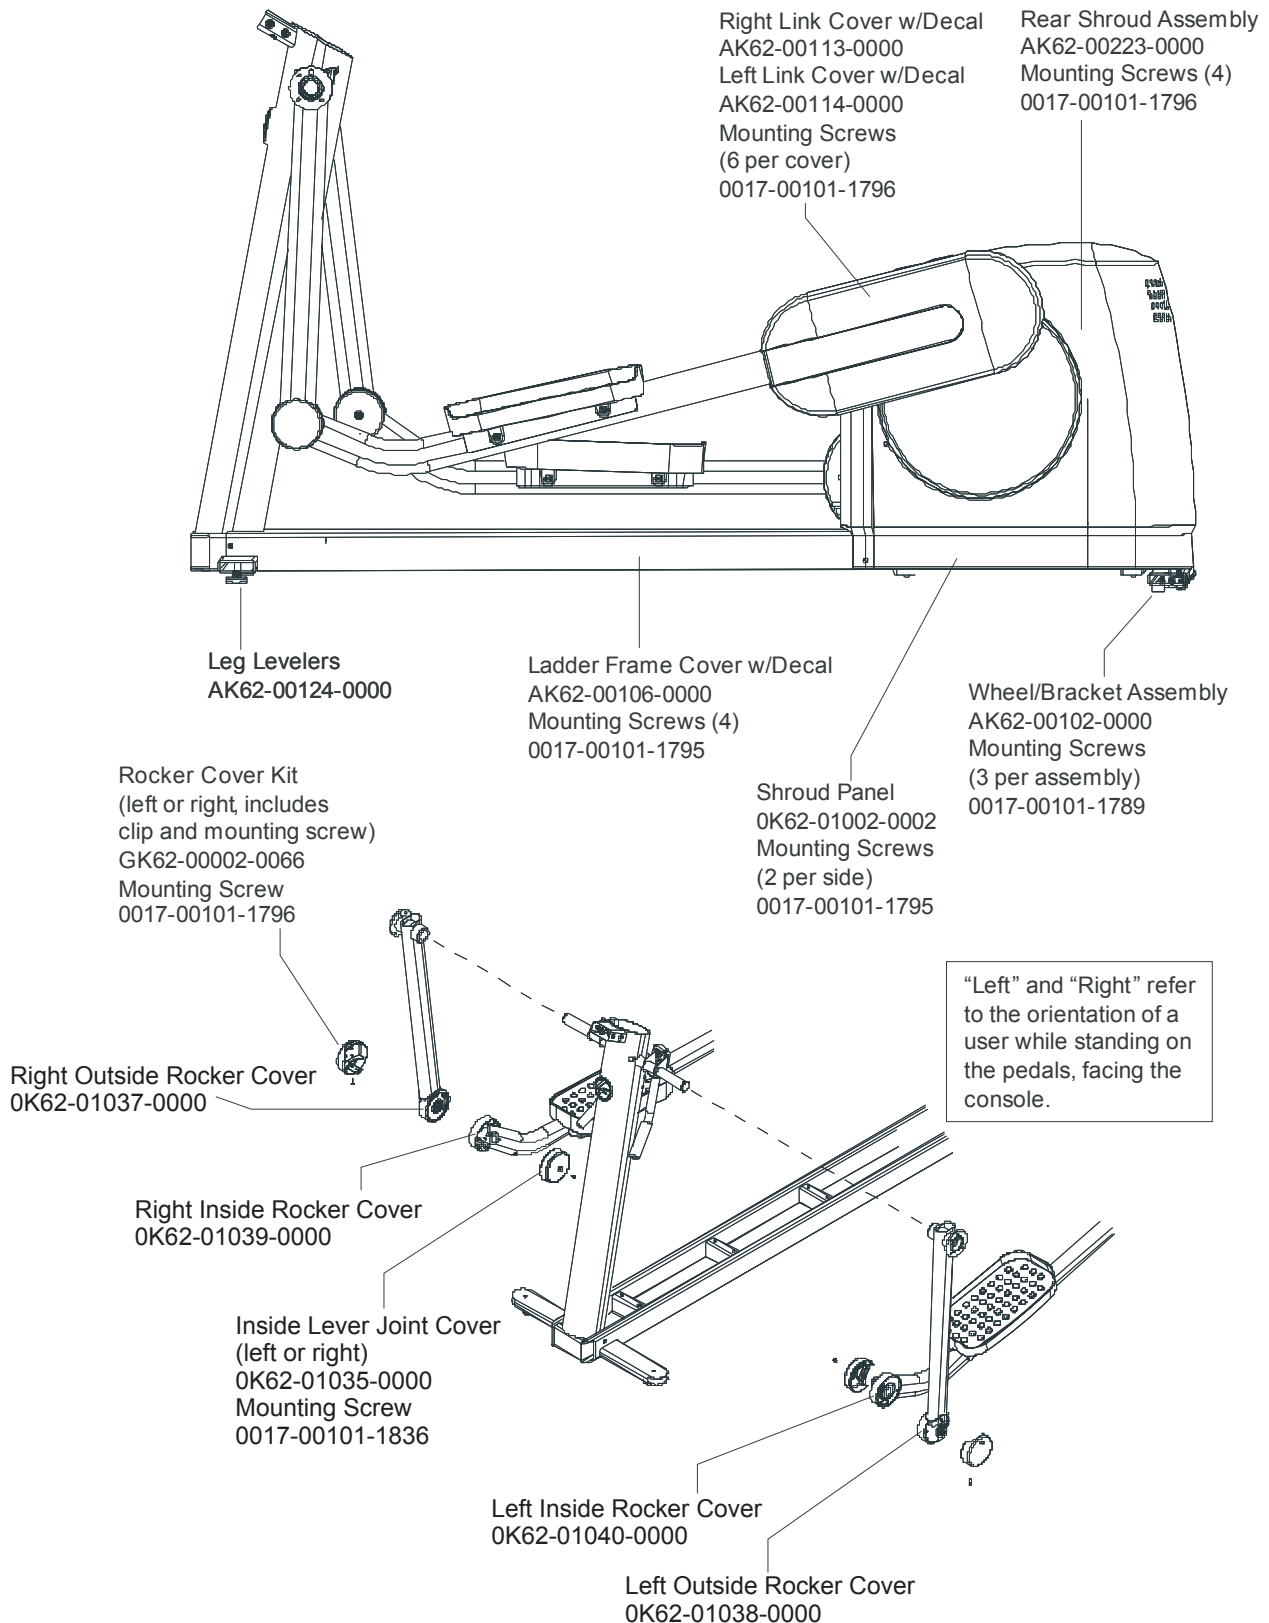

ARCTIC SILVER QUIET DRIVE 95Xi

Lower Frame Shrouds & Hardware

95X-0XXX-05

S/N XHK073903956 –

XHK??????????