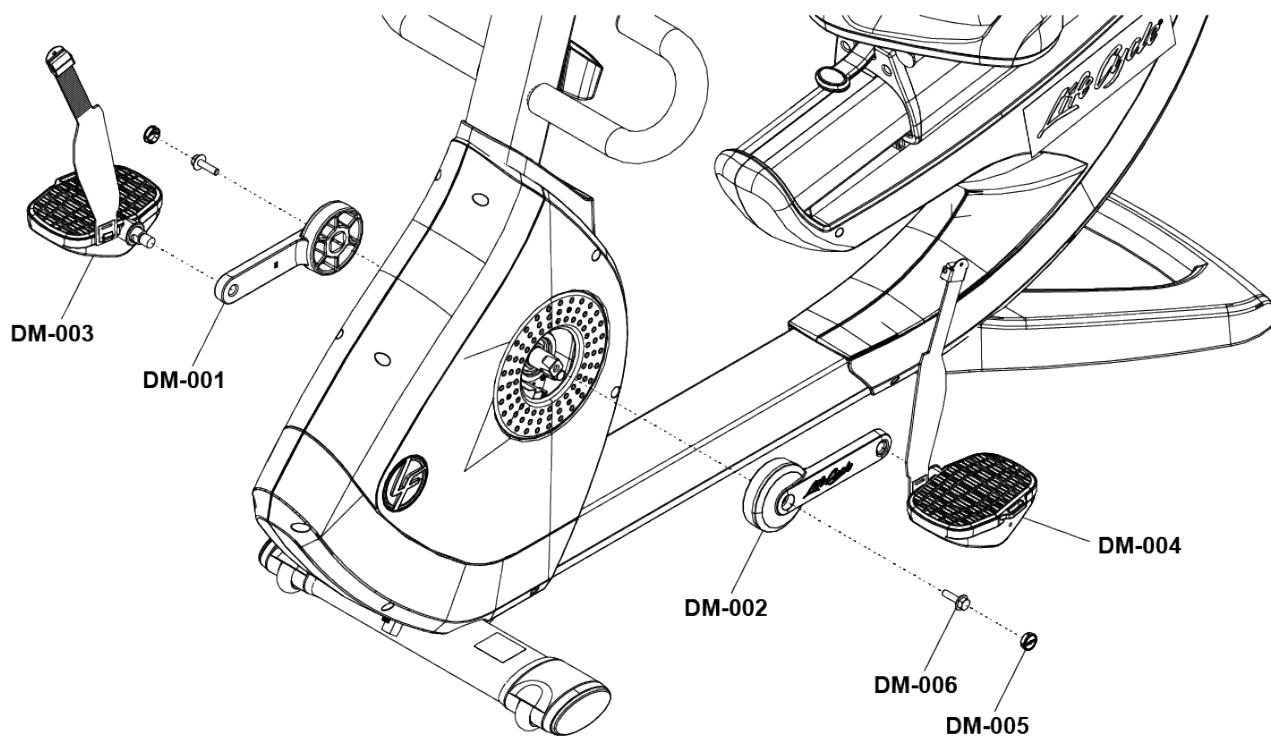

Parts List

Item	Alpha Code	Part Number	Description (Quantity)
DM-001	APA, APB, APF, ARM, ARP, CHG	1015425-0001	KIT: CRANK ARM, LEFT & RIGHT
DM-002			NOTE: CRANK ARMS ARE SOLD IN PAIRS ONLY
DM-003	CHG	AK66-00047-0001	Right Pedal w/ Strap Assembly: Shadow Gray
	APB, ARP, ARM APA	AK66-00047-0701	Right Pedal w/ Strap Assembly: Charcoal Gray
DM-004	CHG	AK66-00048-0001	Left Pedal w/ Strap Assembly: Shadow Gray
	APB, ARP, ARM, APA	AK66-00048-0701	Left Pedal w/ Strap Assembly: Charcoal Gray
DM-005	CHG	0K66-01121-0000	Crank Cap: Shadow Gray
	APB, ARP, APF, ARM, APA	0K66-01121-2400	Crank Cap: Charcoal Gray
DM-006	CHG, APB, ARP, APF, ARM, APA	0017-00101-2077	Crank Screw