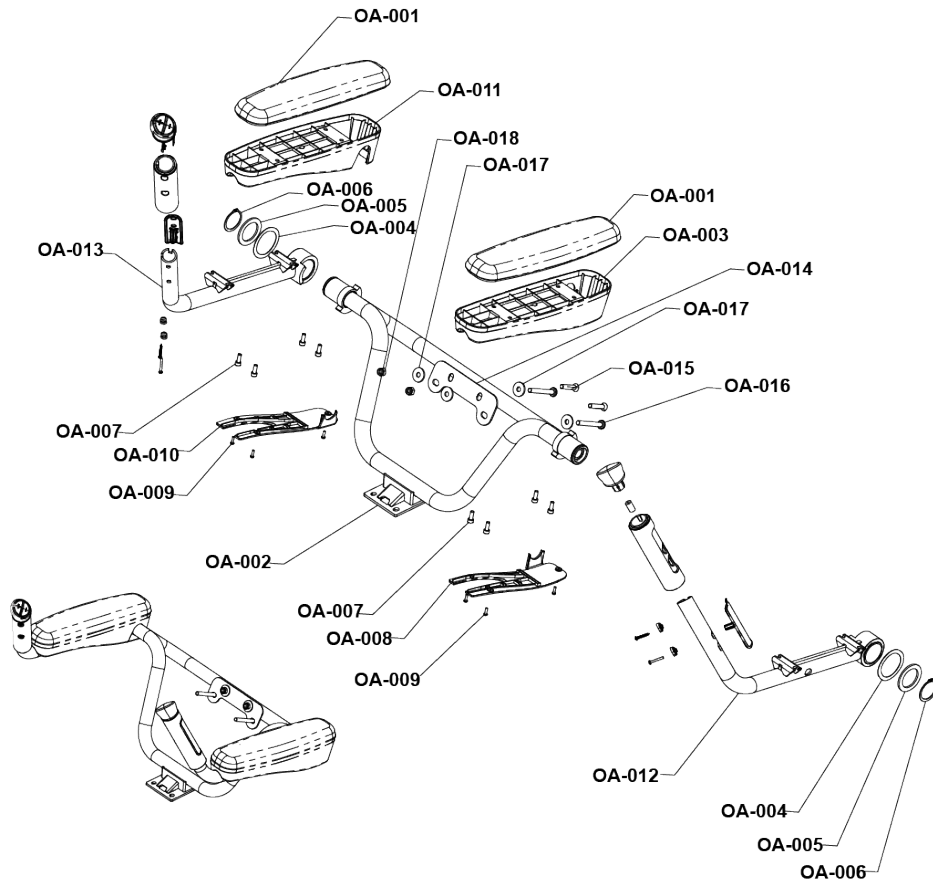

Seat Assembly - Optional Arm Rest

Parts List

Item	Alpha Code	Part Number	Description (Quantity)
OA-001	CHG, APB, ARP, APF, ARM, APA	AK66-00084-0700	Arm Rest Pad Black (2)
OA-002	CHG, APB, ARP, APF, ARM, APA	AK66-0163-2400	Arm Rest Support Weldment
OA-003	CHG, APB, ARP, APF, ARM, APA	0K66-01156-2400	Left Arm Rest Shroud
OA-004	CHG, APB, ARP, APF, ARM, APA	0K66-01228-0000	Wave Washer
OA-005	CHG, APB, ARP, APF, ARM, APA	0017-00104-0522	Washer (1 per Arm Rest Assembly)
OA-006	CHG, APB, ARP, APF, ARM, APA	0017-00100-0264	Retaining Ring (1 per Arm Rest Assembly)
OA-007	CHG, APB, ARP, APF, ARM, APA	0017-00101-1891	Pad Mounting Screw (4 per Arm Rest Pad)
OA-008	CHG, APB, ARP, APF, ARM, APA	0K66-01161-2400	Left Bottom Shroud
OA-009	CHG, APB, ARP, APF, ARM, APA	0017-00101-2012	Shroud Mounting Screw (3 per Shroud)
OA-010	CHG, APB, ARP, APF, ARM, APA	0K66-01162-2400	Right Bottom Shroud
OA-011	CHG, APB, ARP, APF, ARM, APA	0K66-01165-2400	Right Arm Rest Shroud
OA-012	CHG, APB, ARP, APF, ARM, APA	AK66-00182-2400	Arm Rest Weldment - Left
OA-013	CHG, APB, ARP, APF, ARM, APA	AK66-00181-2400	Arm Rest Weldment - Right
OA-014	CHG, APB, ARP, APF, ARM, APA	0K66-01290-0000	Seat Back Mounting Plate
OA-015	CHG, APB, ARP, APF, ARM, APA	0017-00101-2115	Mounting Plate Screw (2)
OA-016	CHG, APB, ARP, APF, ARM, APA	0017-00101-2116	Seat Back Screw (2)
OA-017	CHG, APB, ARP, APF, ARM, APA	0017-00104-0479	Washer (4)
OA-018	CHG, APB, ARP, APF, ARM, APA	0017-00103-0394	Nut (2)
OA-019	CHG, APB, ARP, APF, ARM, APA	AK66-00179-0000	HR Lifepulse Right Armrest Cable (not shown)
OA-020	CHG, APB, ARP, APF, ARM, APA	AK66-00180-0000	HR Lifepulse Left Armrest Cable (not shown)
OA-021	CHG, APB, ARP, APF, ARM, APA	AK66-00101-0000	HR Lifepulse Handlebar Cable (not shown)