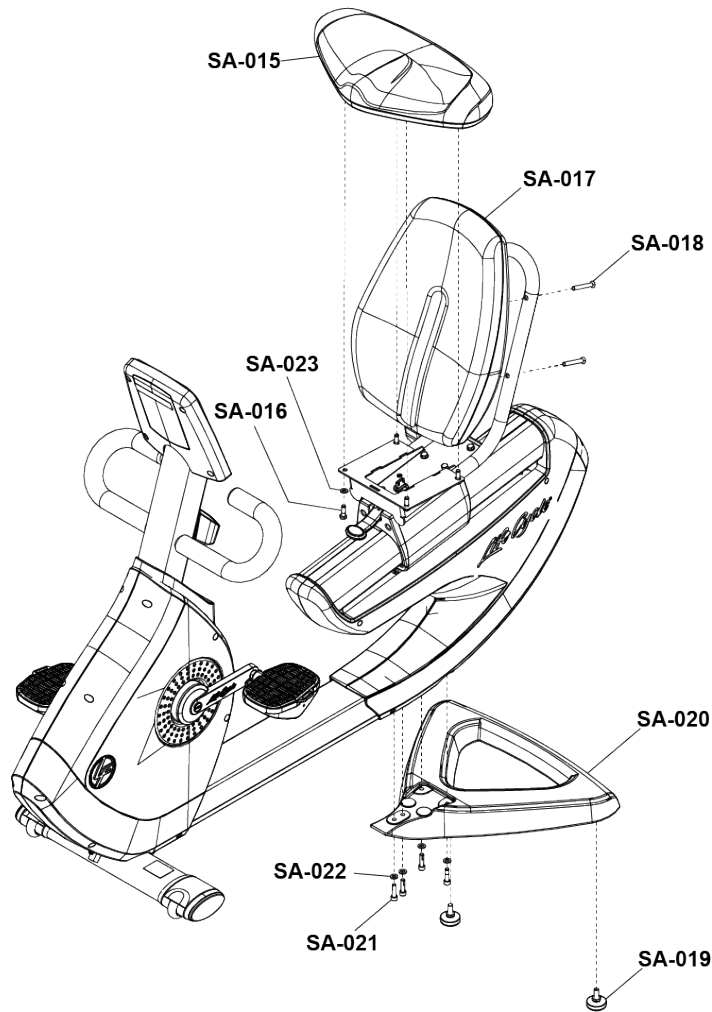

Seat Pad and Back Pad

Parts List

Item	Alpha Code	Part Number	Description (Quantity)
SA-015	CHG	AK66-00052-0000	Recumbent Seat: Shadow Gray
	APB, ARP, APF, ARM, APA	AK66-00052-2400	Recumbent Seat: Charcoal Gray
SA-016	CHG, APB, ARP, APF, ARM, APA	0017-00101-1931	Seat Mounting Screw (4)
SA-017	CHG	AK66-00072-0000	Seat Back: Shadow Gray
	APB, ARP, APF, ARM, APA	AK66-00072-2400	Seat Back: Charcoal Gray
SA-018	CHG, APB, ARP, APF, ARM, APA	0017-00101-2018	Mounting Screw (4)
SA-019	CHG, APB, ARP, APF, ARM, APA	AK62-00124-0000	Leg Levelers (2)
SA-020	CHG	0K67-01124-0200	Rear Stabilizer: Shadow Gray
	APB, ARP, APF, ARM, APA	0K67-01124-2400	Rear Stabilizer: Charcoal Gray
SA-021	CHG, APB, ARP, APF, ARM, APA	0017-00101-1882	Stabilizer Mounting Screw
SA-022	CHG, APB, ARP, APF, ARM, APA	0017-00104-0469	Stabilizer Washer (4)
SA-023	CHG, APB, ARP, APF, ARM, APA	0017-00104-0520	Seat Washer (4)