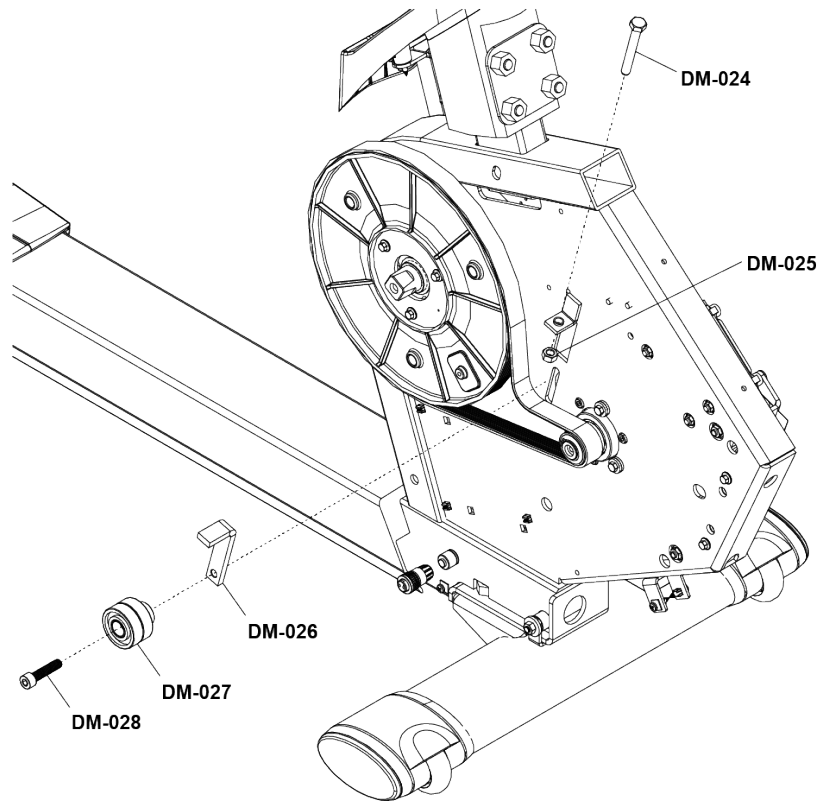

Parts List

Item	Alpha Code	Part Number	Description (Quantity)
DM-001	APA, APB, APF, ARM, ARP, CHG	1015425-0001	KIT: CRANK ARM, LEFT & RIGHT
DM-002			NOTE: CRANK ARMS ARE SOLD IN PAIRS ONLY
DM-003	CHG	AK66-00047-0001	Right Pedal w/ Strap Assembly: Shadow Gray
	APB, ARP, ARM APA	AK66-00047-0701	Right Pedal w/ Strap Assembly: Charcoal Gray
DM-004	CHG	AK66-00048-0001	Left Pedal w/ Strap Assembly: Shadow Gray
	APB, ARP, ARM, APA	AK66-00048-0701	Left Pedal w/ Strap Assembly: Charcoal Gray
DM-005	CHG	0K66-01121-0000	Crank Cap: Shadow Gray
	APB, ARP, APF, ARM, APA	0K66-01121-2400	Crank Cap: Charcoal Gray
DM-006	CHG, APB, ARP, APF, ARM, APA	0017-00101-2077	Crank Screw

Idler Assembly

Parts List

Item	Alpha Code	Part Number	Description (Quantity)
DM-024	CHG, APB, ARP, APF, ARM, APA	0017-00101-2002	Idler Tension Screw
DM-025	CHG, APB, ARP, APF, ARM, APA	0017-00103-0328	Idler nut
DM-026	CHG, APB, ARP, APF, ARM, APA	0K66-01254-0000	Idler Tensioner Bracket
DM-027	CHG, APB, ARP, APF, ARM, APA	AK66-00173-0000	Idler Bearing Assembly
DM-028	CHG, APB, ARP, APF, ARM, APA	0017-00101-1982	Idler Bearing Screw

Pulley and Belt

Parts List

Item	Alpha Code	Part Number	Description (Quantity)
DM-029	CHG, APB, ARP, APF, ARM, APA	0K76-01068-0000	Crank Pulley
DM-030	CHG, APB, ARP, APF, ARM, APA	0017-00101-2151	Pulley Mounting Screw (3)
DM-031	CHG, APB, ARP, APF, ARM, APA	AK66-00151-0000	Crank-hub/ Bearing/ Shaft Assembly
DM-032	CHG, APB, ARP, APF, ARM, APA	0017-00101-2002	Hub Mounting Bolt (3)
DM-033	CHG, APB, ARP, APF, ARM, APA	0017-00104-0469	Washer (3)
DM-034	CHG, APB, ARP, APF, ARM, APA	0017-00009-1297	Poly - V Drive Belt
DM-036	CHG, APB, ARP, APF, ARM, APA	0K66-01288-0000	Reinforcement Plate
DM-037	CHG, APB, ARP, APF, ARM, APA	0017-00101-1193	Tap Tight Screw