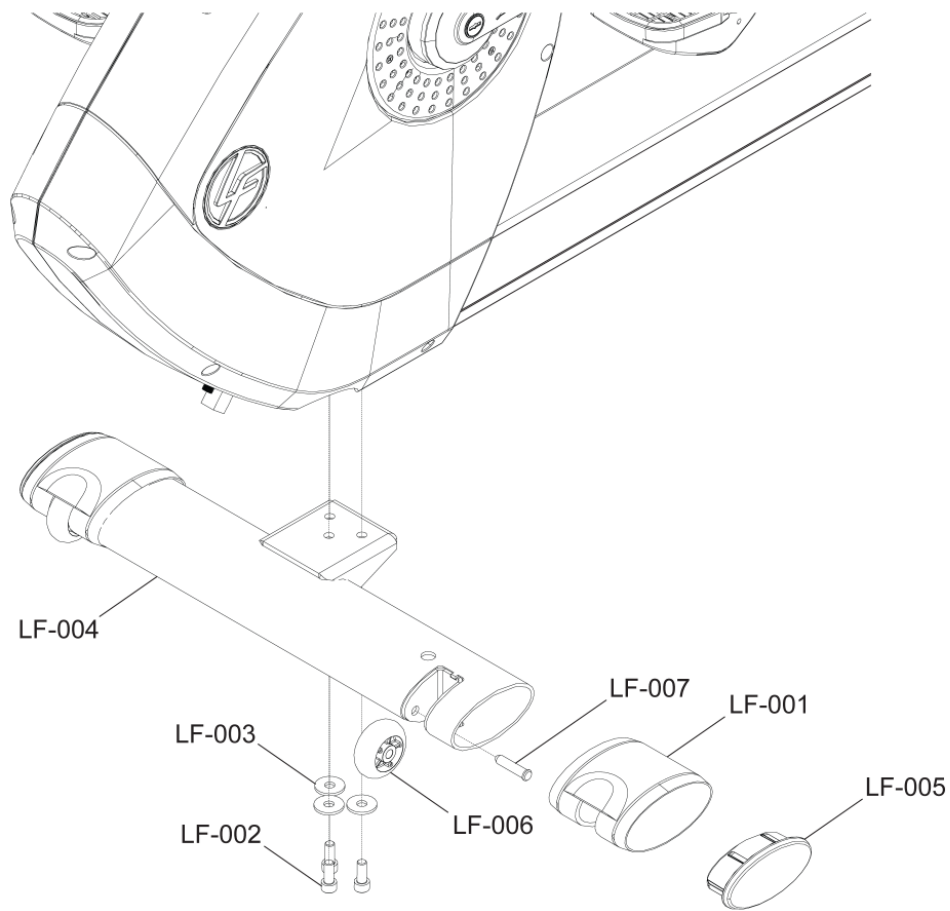

Lower Frame - Front Stabilizer, Leg Leveler & Components

Parts List

Item	Alpha Code	Part Number	Description (Quantity)
LF-001	CHG	0K66-01041-0000	Front Stabilizer Shrouds (2): Shadow Gray
	APB, ARP, APF, ARM, APA	0K66-01041-0700	Front Stabilizer Shrouds (2): Black
LF-002	CHG, APB, ARP, APF, ARM, APA	0017-00101-1881	Stabilizer Mounting Screw (3)
LF-003	CHG, APB, ARP, APF, ARM, APA	0017-00104-0479	Washer (3)
LF-004	CHG	AK66-00016-0001	Painted Stabilizer (1): Shadow Gray
	APB, ARP, APF, ARM, APA	AK66-00016-2400	Painted Stabilizer (1): Charcoal Gray
LF-005	CHG	0K66-01042-0000	Front Stabilizer End Caps (2): Shadow Gray
	APB, ARP, APF, ARM, APA	0K66-01042-0700	Front Stabilizer End Caps (2): Black
LF-006	CHG, APB, ARP, APF, ARM, APA	0K66-01039-0000	Wheel (2)
LF-007	CHG, APB, ARP, APF, ARM, APA	0K66-01040-0000	Wheel Shaft (2)