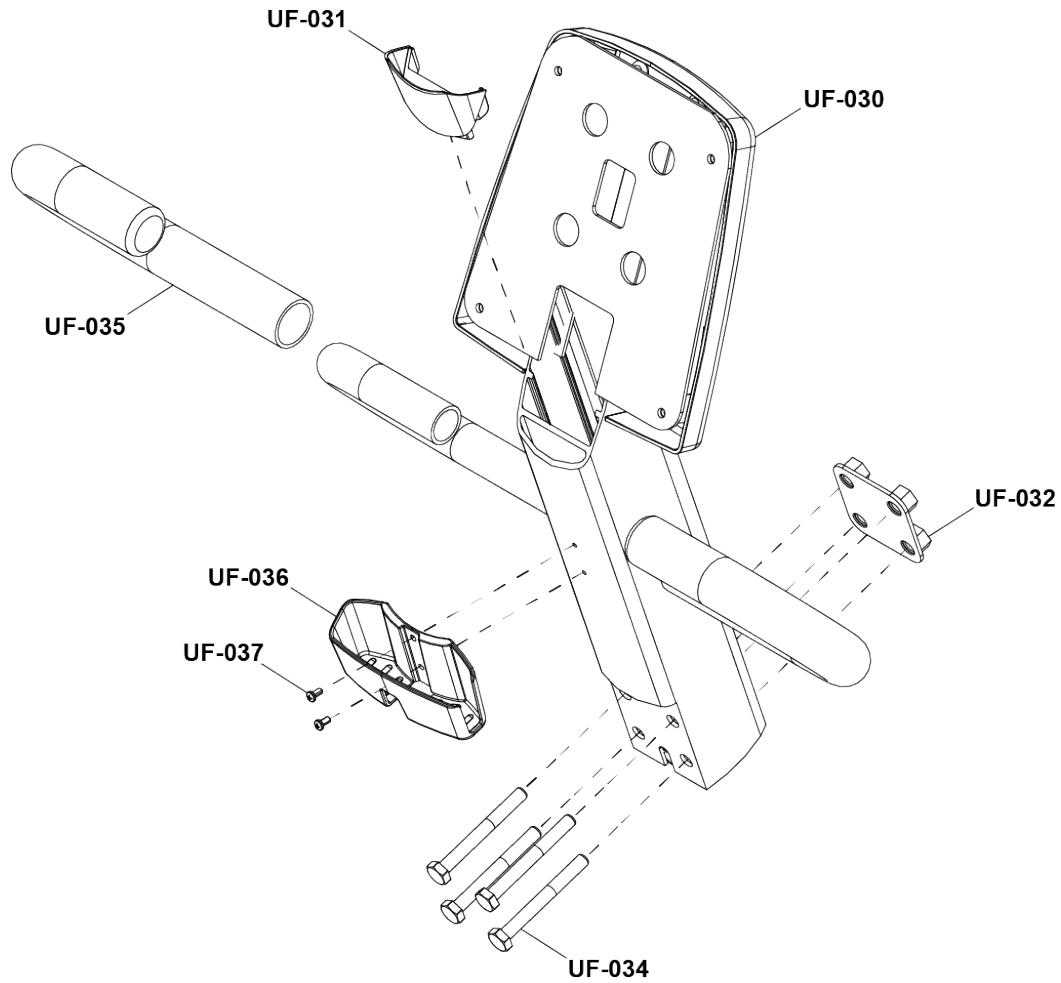

Upper Frame - Monocolumn Assembly

Parts List

Item	Alpha Code	Part Number	Description (Quantity)
UF-030	CHG, APB, ARP, APF, ARM, APA	AK66-00156-0100	Monocolumn Assembly: Arctic Silver
	APB, ARP	AK66-00156-2100	Monocolumn Assembly: Pearl White
	APB, ARP	AK66-00156-2200	Monocolumn Assembly: Titanium
	APB, ARP	AK66-00156-2300	Monocolumn Assembly: Metallic Black
UF-031	CHG	0K66-01099-0000	Monocolumn Cover: Shadow Gray
	APB, ARP, APF, ARM, APA	0K66-01099-2400	Monocolumn Cover: Charcoal Gray
UF-032	CHG, ARP, APF, ARM, APA	AK66-00158-0000	Nut Plate
UF-034	CHG, ARP, APF, ARM, APA	0017-00101-2035	Bolt (4)
UF-035	CHG	0K66-01072-0000	Grip (2): Shadow Gray
	APB, ARP, APF, ARM, APA	0K66-01072-0700	Grip (2): Black
UF-036	CHG	0K66-01112-0000	I-pod Bracket: Shadow Gray
	APB, ARP, APF, ARM, APA	0K66-01112-2400	I-pod Bracket: Charcoal Gray
UF-037	CHG, APB, ARP, APF, ARM, APA	0017-00101-1732	I-pod Bracket Mounting Screw