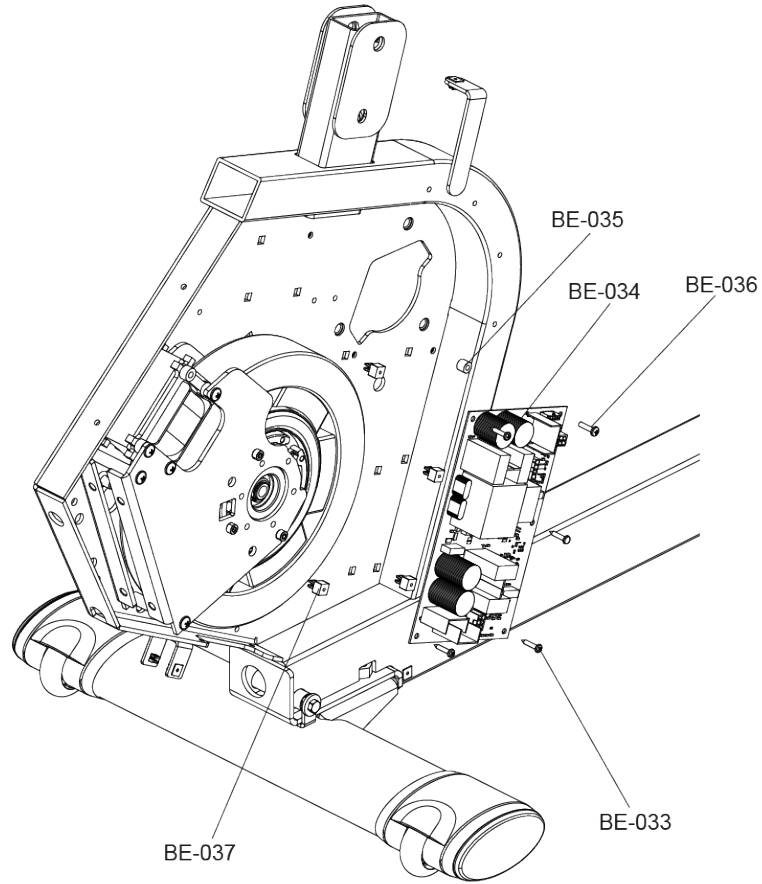

Pulley and Belt

Parts List

Item	Alpha Code	Part Number	Description (Quantity)
DM-029	CHG, APB, ARP, APF, ARM, APA	0K76-01068-0000	Crank Pulley
DM-030	CHG, APB, ARP, APF, ARM, APA	0017-00101-2151	Pulley Mounting Screw (3)
DM-031	CHG, APB, ARP, APF, ARM, APA	AK66-00151-0000	Crank-hub/ Bearing/ Shaft Assembly
DM-032	CHG, APB, ARP, APF, ARM, APA	0017-00101-2002	Hub Mounting Bolt (3)
DM-033	CHG, APB, ARP, APF, ARM, APA	0017-00104-0469	Washer (3)
DM-034	CHG, APB, ARP, APF, ARM, APA	0017-00009-1297	Poly - V Drive Belt
DM-036	CHG, APB, ARP, APF, ARM, APA	0K66-01288-0000	Reinforcement Plate
DM-037	CHG, APB, ARP, APF, ARM, APA	0017-00101-1193	Tap Tight Screw

Base Frame Electronics

Generator Assembly

Reference **LCLR220215-**
*Life Fitness Elevation and Integrity and
 Cybex R-Series Bike Generator
 Replacement Clutch Overview*
 for more information.

Parts List

Item	Alpha Code	Part Number	Description (Quantity)
BE-025*	CHG, APB, ARP, APF, ARM, APA	1021125-0001	Kit: Generator with Cable
BE-026	CHG, APB, ARP, APF, ARM, APA	1015421-0001	Kit: Clutch 18mm
BE-029	CHG, APB, ARP, APF, ARM, APA	0017-00100-0257	Retaining Ring (1)
BE-030	CHG, APB, ARP, APF, ARM, APA	0017-00101-2151	Mounting Screw (3)
BE-031	CHG, APB, ARP, APF, ARM, APA	0017-00101-2150	Mounting Screw

***When purchasing item BE-025, you must also purchase BE-030 and BE-031.**

Base Frame Electronics

GBC Assembly

Parts List

Item	Alpha Code	Part Number	Description (Quantity)
BE-033	CHG, APB, ARP, APF, ARM, APA	0017-00101-1838	Mounting Screw (4)
BE-034	CHG, APB, ARP	A084-92389-0000	Power GBC and Bracket Assembly with Software
	APF, ARM, APA	A084-92363-0002	Power GBC and Bracket Assembly with Software
BE-035	CHG, APB, ARP, APF, ARM, APA	0017-00042-1240	Grounding Spacer (1)
BE-036	CHG, APB, ARP, APF, ARM, APA	0017-00101-1874	Grounding Screw (1)
BE-037	CHG, APB, ARP, APF, ARM, APA	0017-00042-0821	Grommet (4)