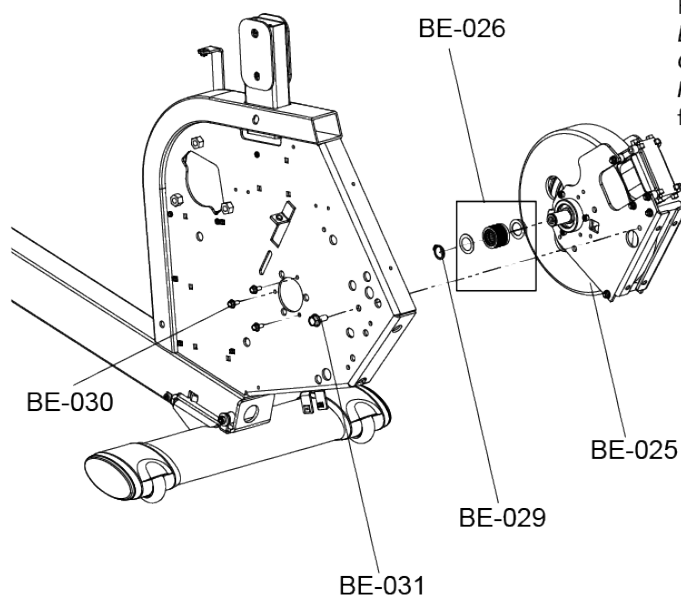

Idler Assembly

Parts List

Item	Alpha Code	Part Number	Description (Quantity)
DM-024	CHG, APB, ARP, APF, ARM, APA	0017-00101-2002	Idler Tension Screw
DM-025	CHG, APB, ARP, APF, ARM, APA	0017-00103-0328	Idler nut
DM-026	CHG, APB, ARP, APF, ARM, APA	0K66-01254-0000	Idler Tensioner Bracket
DM-027	CHG, APB, ARP, APF, ARM, APA	AK66-00173-0000	Idler Bearing Assembly
DM-028	CHG, APB, ARP, APF, ARM, APA	0017-00101-1982	Idler Bearing Screw

Pulley and Belt

Parts List

Item	Alpha Code	Part Number	Description (Quantity)
DM-029	CHG, APB, ARP, APF, ARM, APA	0K76-01068-0000	Crank Pulley
DM-030	CHG, APB, ARP, APF, ARM, APA	0017-00101-2151	Pulley Mounting Screw (3)
DM-031	CHG, APB, ARP, APF, ARM, APA	AK66-00151-0000	Crank-hub/ Bearing/ Shaft Assembly
DM-032	CHG, APB, ARP, APF, ARM, APA	0017-00101-2002	Hub Mounting Bolt (3)
DM-033	CHG, APB, ARP, APF, ARM, APA	0017-00104-0469	Washer (3)
DM-034	CHG, APB, ARP, APF, ARM, APA	0017-00009-1297	Poly - V Drive Belt
DM-036	CHG, APB, ARP, APF, ARM, APA	0K66-01288-0000	Reinforcement Plate
DM-037	CHG, APB, ARP, APF, ARM, APA	0017-00101-1193	Tap Tight Screw

Base Frame Electronics

Generator Assembly

Reference **LCLR220215-**
*Life Fitness Elevation and Integrity and
 Cybex R-Series Bike Generator
 Replacement Clutch Overview*
 for more information.

Parts List

Item	Alpha Code	Part Number	Description (Quantity)
BE-025*	CHG, APB, ARP, APF, ARM, APA	1021125-0001	Kit: Generator with Cable
BE-026	CHG, APB, ARP, APF, ARM, APA	1015421-0001	Kit: Clutch 18mm
BE-029	CHG, APB, ARP, APF, ARM, APA	0017-00100-0257	Retaining Ring (1)
BE-030	CHG, APB, ARP, APF, ARM, APA	0017-00101-2151	Mounting Screw (3)
BE-031	CHG, APB, ARP, APF, ARM, APA	0017-00101-2150	Mounting Screw