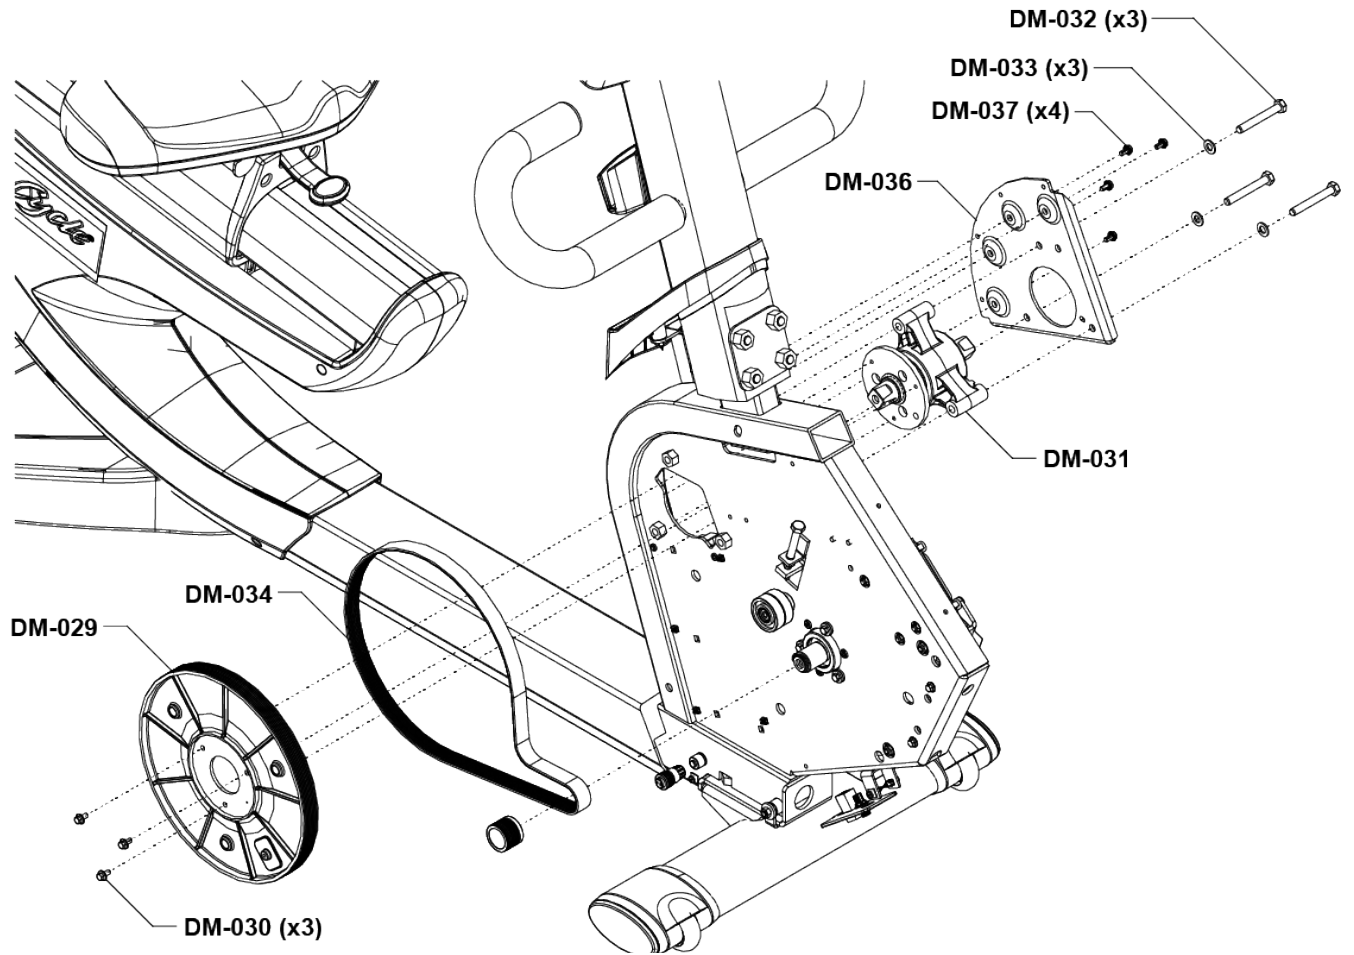

Parts List

Item	Alpha Code	Part Number	Description (Quantity)
DM-001	APA, APB, APF, ARM, ARP, CHG	1015425-0001	KIT: CRANK ARM, LEFT & RIGHT
DM-002			NOTE: CRANK ARMS ARE SOLD IN PAIRS ONLY
DM-003	CHG	AK66-00047-0001	Right Pedal w/ Strap Assembly: Shadow Gray
	APB, ARP, ARM APA	AK66-00047-0701	Right Pedal w/ Strap Assembly: Charcoal Gray
DM-004	CHG	AK66-00048-0001	Left Pedal w/ Strap Assembly: Shadow Gray
	APB, ARP, ARM, APA	AK66-00048-0701	Left Pedal w/ Strap Assembly: Charcoal Gray
DM-005	CHG	0K66-01121-0000	Crank Cap: Shadow Gray
	APB, ARP, APF, ARM, APA	0K66-01121-2400	Crank Cap: Charcoal Gray
DM-006	CHG, APB, ARP, APF, ARM, APA	0017-00101-2077	Crank Screw

Idler Assembly

Parts List

Item	Alpha Code	Part Number	Description (Quantity)
DM-024	CHG, APB, ARP, APF, ARM, APA	0017-00101-2002	Idler Tension Screw
DM-025	CHG, APB, ARP, APF, ARM, APA	0017-00103-0328	Idler nut
DM-026	CHG, APB, ARP, APF, ARM, APA	0K66-01254-0000	Idler Tensioner Bracket
DM-027	CHG, APB, ARP, APF, ARM, APA	AK66-00173-0000	Idler Bearing Assembly
DM-028	CHG, APB, ARP, APF, ARM, APA	0017-00101-1982	Idler Bearing Screw

Pulley and Belt

Parts List

Item	Alpha Code	Part Number	Description (Quantity)
DM-029	CHG, APB, ARP, APF, ARM, APA	0K76-01068-0000	Crank Pulley
DM-030	CHG, APB, ARP, APF, ARM, APA	0017-00101-2151	Pulley Mounting Screw (3)
DM-031	CHG, APB, ARP, APF, ARM, APA	AK66-00151-0000	Crank-hub/ Bearing/ Shaft Assembly
DM-032	CHG, APB, ARP, APF, ARM, APA	0017-00101-2002	Hub Mounting Bolt (3)
DM-033	CHG, APB, ARP, APF, ARM, APA	0017-00104-0469	Washer (3)
DM-034	CHG, APB, ARP, APF, ARM, APA	0017-00009-1297	Poly - V Drive Belt
DM-036	CHG, APB, ARP, APF, ARM, APA	0K66-01288-0000	Reinforcement Plate
DM-037	CHG, APB, ARP, APF, ARM, APA	0017-00101-1193	Tap Tight Screw