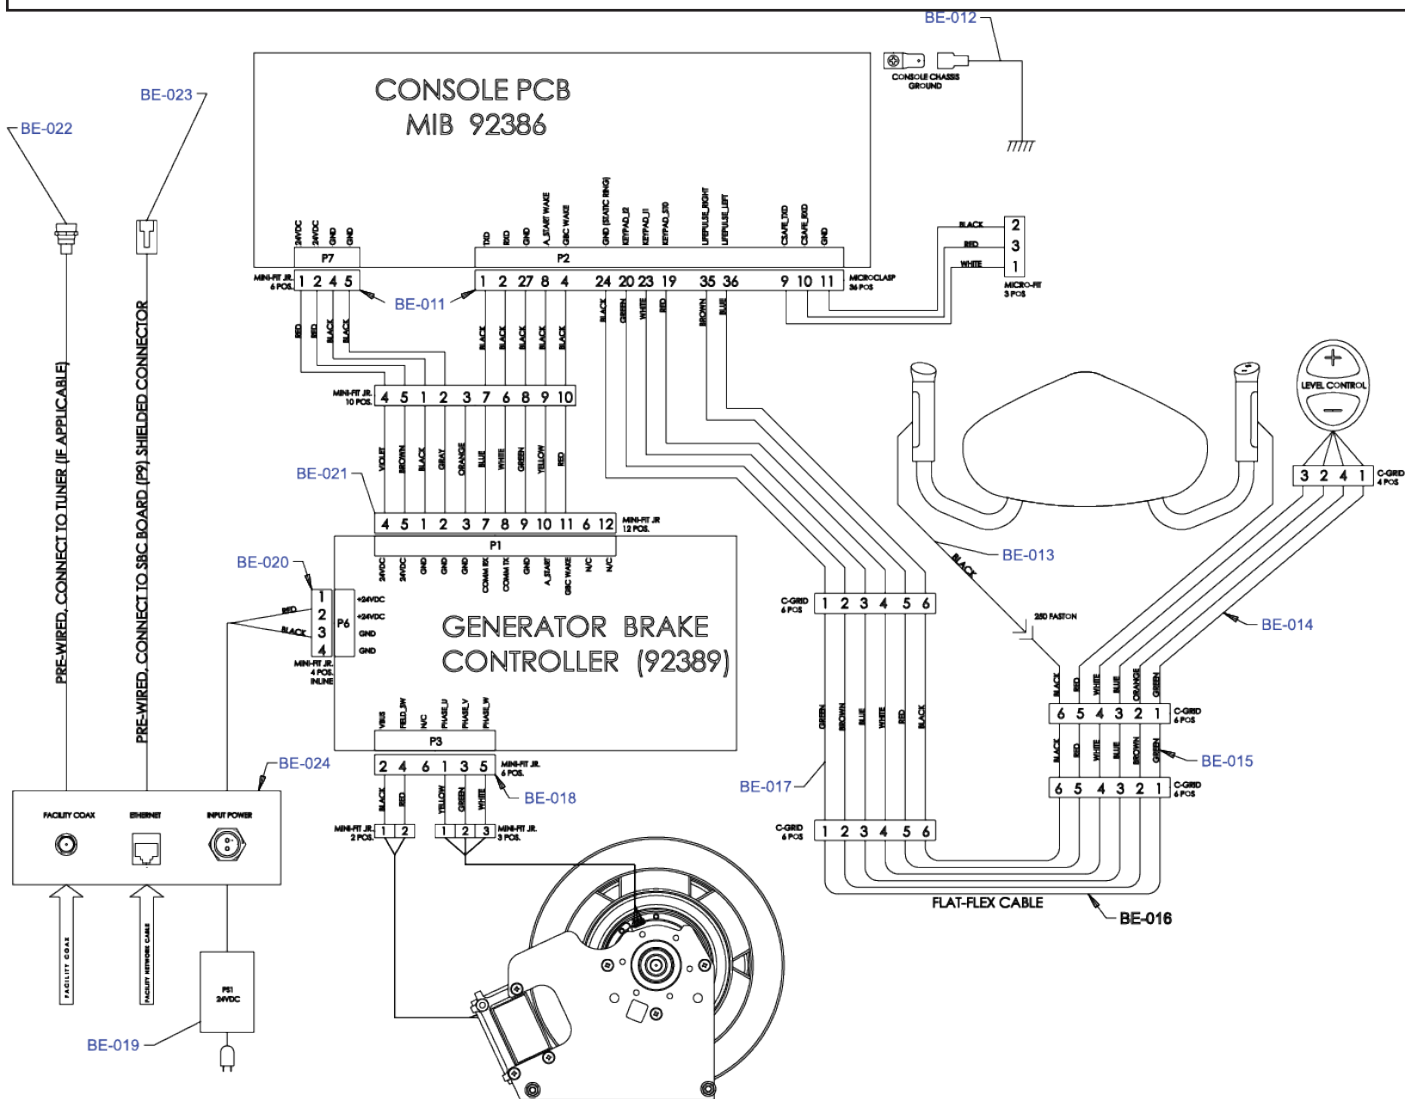

Discover Console Cables

CHG 95R-ALLXX-06, APB 95RS-ALLXX-XX07, ARP PCSRS-ALLXX-07

Parts List

Item	Alpha Code	Part Number	Description (Quantity)
BE-011	CHG, APB, ARP	AK92-00049-0001	Console/Handlebar Cable
BE-012	CHG, APB, ARP	AK65-00103-0002	Ground Wire
BE-013	CHG, APB, ARP	AK66-00101-0000	Cable Lifepulse/Handle
BE-014	CHG, APB, ARP	AK66-00102-0000	Under seat Cable
BE-015	CHG, APB, ARP	AK66-00111-0000	Carriage Cable
BE-016	CHG, APB, ARP	AK66-00103-0000	Flat Flex Cable
BE-017	CHG, APB, ARP	AK66-00104-0000	Keypad/Lifepulse Cable
BE-018	CHG, APB, ARP	AK66-00107-0000	Gen Brake Cable
BE-019	CHG, APB, ARP	0017-00003-1071	24V Power Brick/Cable
BE-020	CHG, APB, ARP	AK92-00069-0000	External Power Cable
BE-021	CHG, APB, ARP	AK92-00046-0000	PCB to Console Cable
BE-022	CHG, APB, ARP	AK65-00062-0000	Coax Assy: RG6 Cable
BE-023	CHG, APB, ARP	AK70-00092-0000	Ethernet Cable
BE-024	CHG, APB, ARP	AK66-00161-0000	Brkt. Assy: Power/Coax Input Assy.