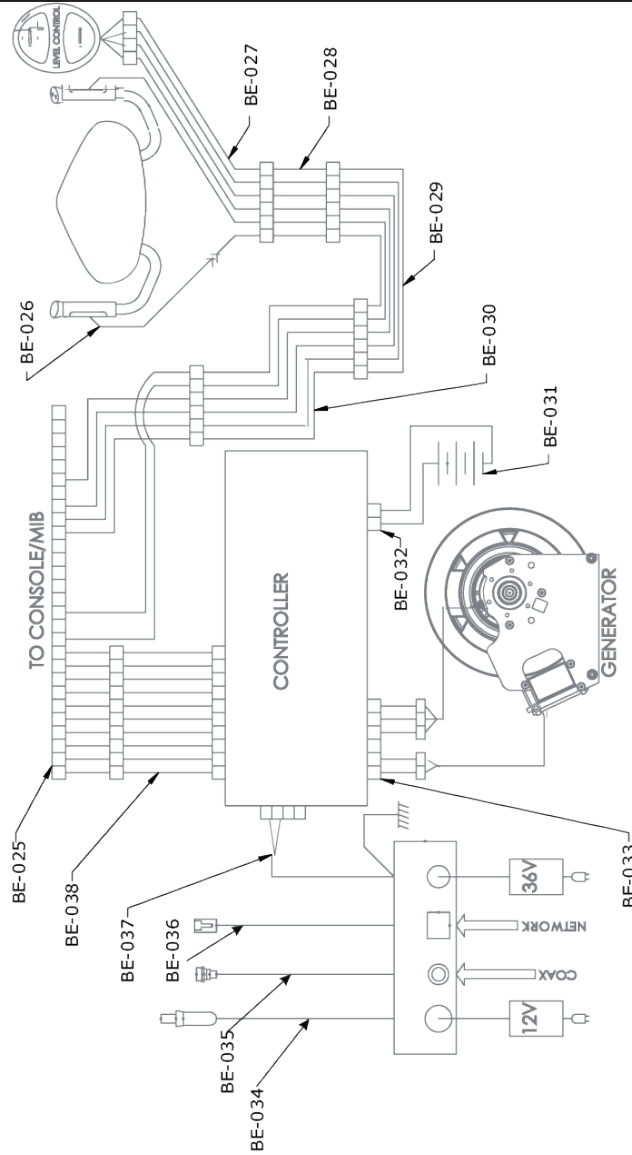

Discover Console Cables

CHG 95R-ALLXX-06, APB 95RS-ALLXX-XX07, ARP PCSRS-ALLXX-07

Parts List

Item	Alpha Code	Part Number	Description (Quantity)
BE-011	CHG, APB, ARP	AK92-00049-0001	Console/Handlebar Cable
BE-012	CHG, APB, ARP	AK65-00103-0002	Ground Wire
BE-013	CHG, APB, ARP	AK66-00101-0000	Cable Lifepulse/Handle
BE-014	CHG, APB, ARP	AK66-00102-0000	Under seat Cable
BE-015	CHG, APB, ARP	AK66-00111-0000	Carriage Cable
BE-016	CHG, APB, ARP	AK66-00103-0000	Flat Flex Cable
BE-017	CHG, APB, ARP	AK66-00104-0000	Keypad/Lifepulse Cable
BE-018	CHG, APB, ARP	AK66-00107-0000	Gen Brake Cable
BE-019	CHG, APB, ARP	0017-00003-1071	24V Power Brick/Cable
BE-020	CHG, APB, ARP	AK92-00069-0000	External Power Cable
BE-021	CHG, APB, ARP	AK92-00046-0000	PCB to Console Cable
BE-022	CHG, APB, ARP	AK65-00062-0000	Coax Assy: RG6 Cable
BE-023	CHG, APB, ARP	AK70-00092-0000	Ethernet Cable
BE-024	CHG, APB, ARP	AK66-00161-0000	Brkt. Assy: Power/Coax Input Assy.

Achieve Console

Parts List

Item	Alpha Code	Part Number	Description (Quantity)
BE-025	APF, ARM, APA	AK66-00105-0000	Console/Handlebar Cable
BE-026	APF, ARM, APA	AK66-00101-0000	Cable Lifepulse/Handle
BE-027	APF, ARM, APA	AK66-00102-0000	Under seat Cable
BE-028	APF, ARM, APA	AK66-00111-0000	Carriage Cable
BE-029	APF, ARM, APA	AK66-00103-0001	Flat Flex Cable
BE-030	APF, ARM, APA	AK66-00104-0000	Keypad/LifePulse Cable
BE-031	APF, ARM, APA	0017-00003-0685	6v Battery
BE-032	APF, ARM, APA	AK66-00109-0000	Battery Cable
BE-033	APF, ARM, APA	AK66-00107-0000	Gen Brake Cable
BE-034	APF, ARM, APA	AK32-00160-0000	Tv Power Cable
BE-035	APF, ARM, APA	AK65-00062-0000	Coax Assy: Rg6 Cable
BE-036	APF, ARM, APA	AK65-00051-0001	C-safe Network Cable
BE-037	APF, ARM, APA	AK67-00108-0000	External Power Cable
BE-038	APF, ARM, APA	AK66-00106-0000	Pcb To Console Cable