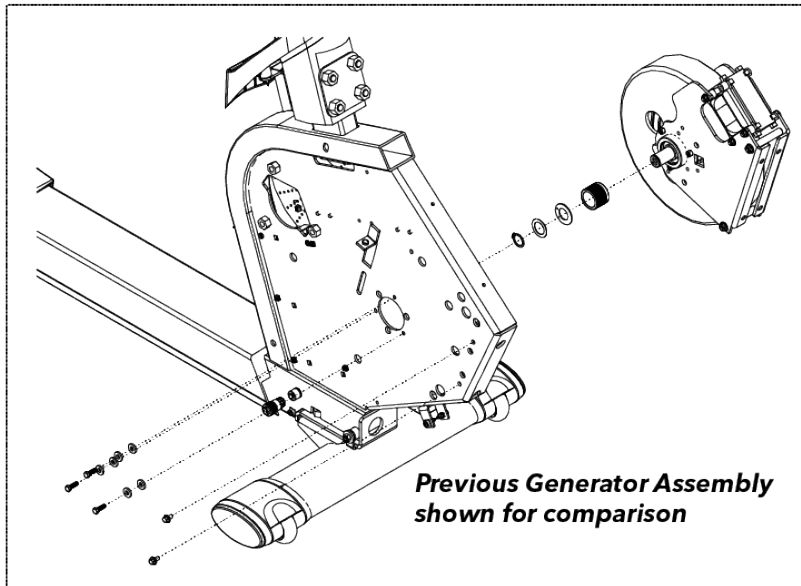

Base Frame Electronics

Generator Assembly

Reference **LCLR220215-**
*Life Fitness Elevation and Integrity and
 Cybex R-Series Bike Generator
 Replacement Clutch Overview*
 for more information.

Parts List