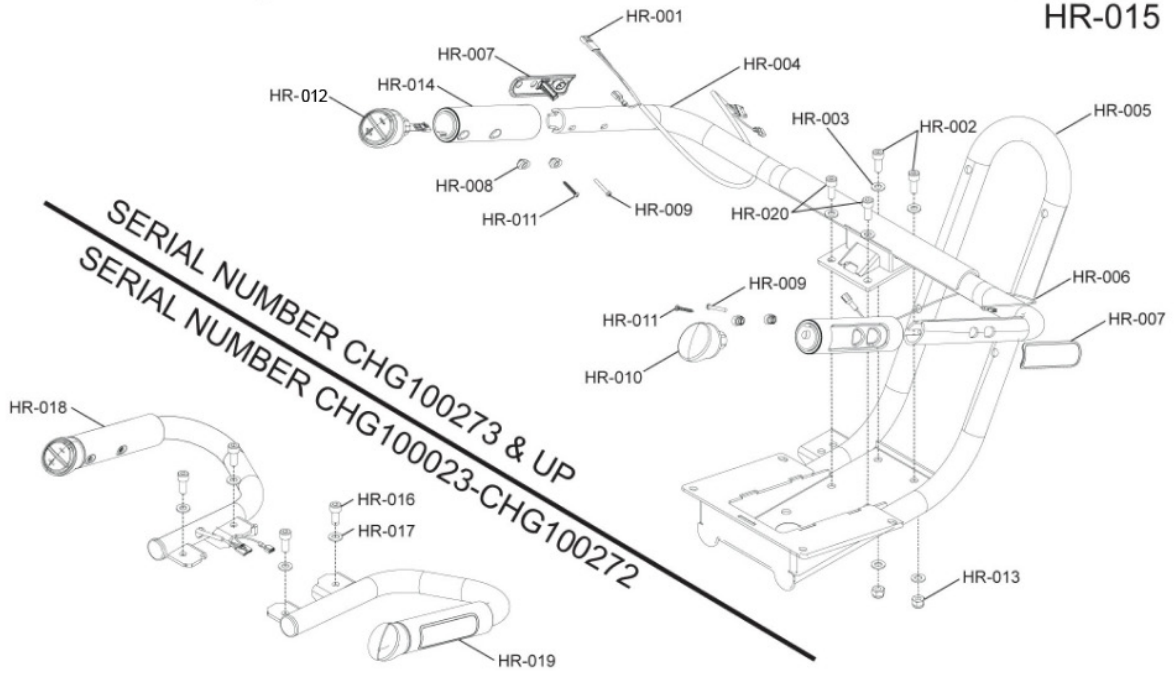

Heart Rate System - Seat Handle Components

PARTS LIST ON NEXT PAGE

**ASSEMBLY
HR-015**