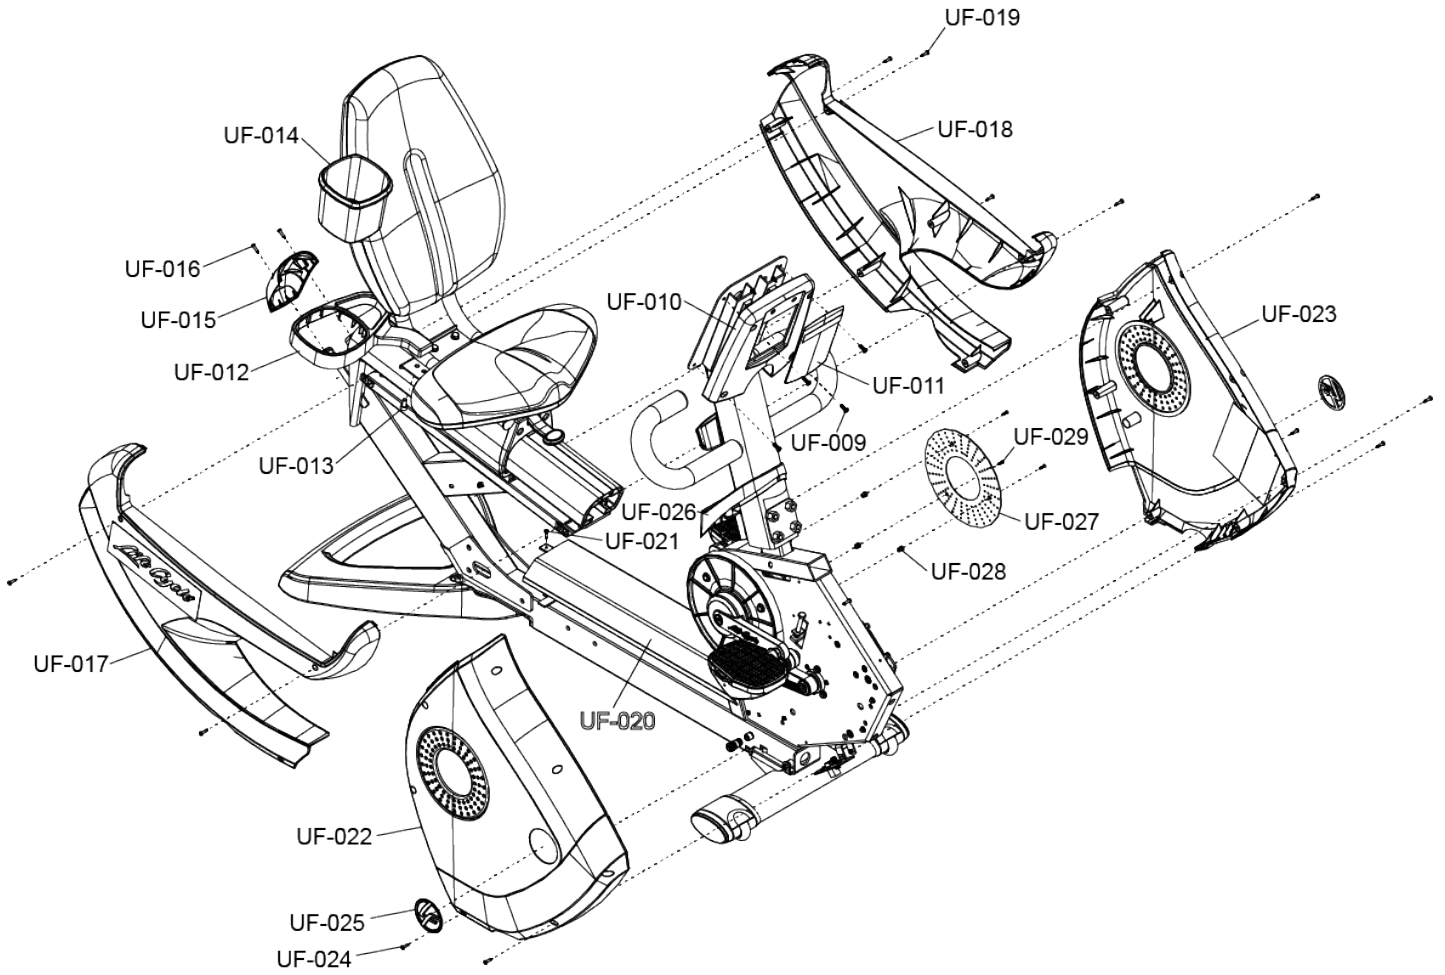

Shrouds

PARTS LIST ON NEXT PAGE