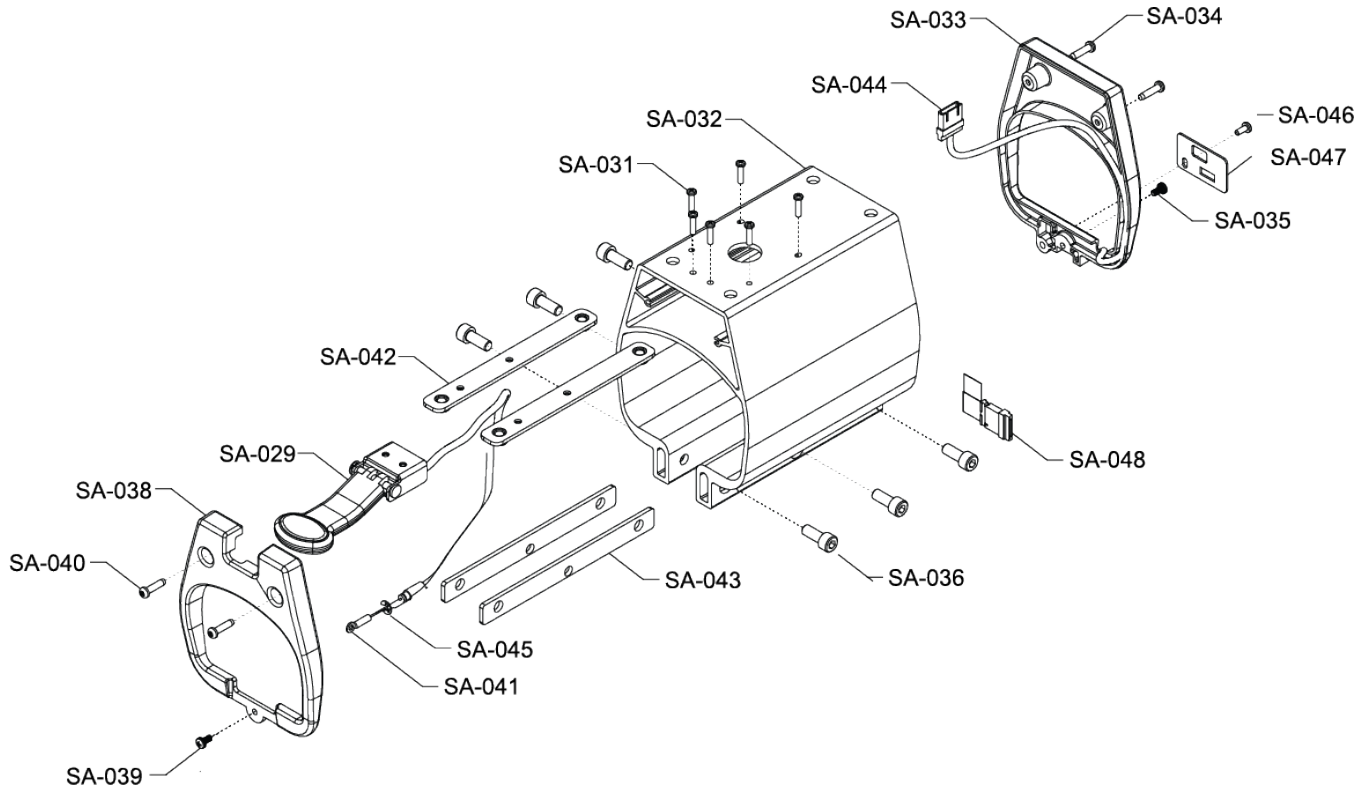

Carriage Assembly

Parts List

Item	Alpha Code	Part Number	Description (Quantity)
SA-029	CHG, APB, ARP, APF, ARM, APA	AK66-00027-0000	Handle/Cable Assembly
SA-031	CHG, APB, ARP, APF, ARM, APA	0017-00101-1874	Handle Mounting Screw (6)
SA-032	CHG	0K66-01028-0000	Seat Carriage: Arctic Silver
	APB, ARP, APF, ARM, APA	0K66-01028-2400	Seat Carriage: Charcoal Gray
SA-033	CHG	AK66-00087-0000	Rear Carriage Cover: Arctic Silver
	APB, ARP, APF, ARM, APA	AK66-00087-2400	Rear Carriage Cover: Charcoal Gray
SA-034	CHG, APB, ARP, APF, ARM, APA	0017-00101-2009	Rear Cover Mounting Screw (2)
SA-035	CHG, APB, ARP, APF, ARM, APA	0017-00101-0233	Rear Cover Mounting Screw
SA-036	CHG, APB, ARP, APF, ARM, APA	0017-00101-1881	Carriage Mounting Screw (6)
SA-038	CHG	0K66-01034-0000	Front Carriage Cover: Arctic Silver
	APB, ARP, APF, ARM, APA	0K66-01034-2400	Front Carriage Cover: Charcoal Gray
SA-039	CHG, APB, ARP, APF, ARM, APA	0017-00101-0233	Front Cover Mounting Screw
SA-040	CHG, APB, ARP, APF, ARM, APA	0017-00101-2009	Front Cover Mounting Screw (2)
SA-041	CHG, APB, ARP, APF, ARM, APA	0K66-01029-0000	Adjustable Cable: Recumbent Seat
SA-042	CHG, APB, ARP, APF, ARM, APA	AK66-00121-0000	Carriage Nut Plate (2)
SA-043	CHG, APB, ARP, APF, ARM, APA	0K66-01187-0000	Seat Plate (2)
SA-044	CHG, APB, ARP, APF, ARM, APA	AK66-00111-0000	Recumbent Carriage Cable Assy.
SA-045	CHG, APB, ARP, APF, ARM, APA	0017-00100-0250	E-Ring
SA-046	CHG, APB, ARP, APF, ARM, APA	0017-00101-1878	PHL Pan Screw
SA-047	CHG, APB, ARP, APF, ARM, APA	0K66-01214-0000	Cable Retainer Plate
SA-048	CHG, APB, ARP, APF, ARM, APA	AK66-00103-0001	LifePulse Flatflex Cable