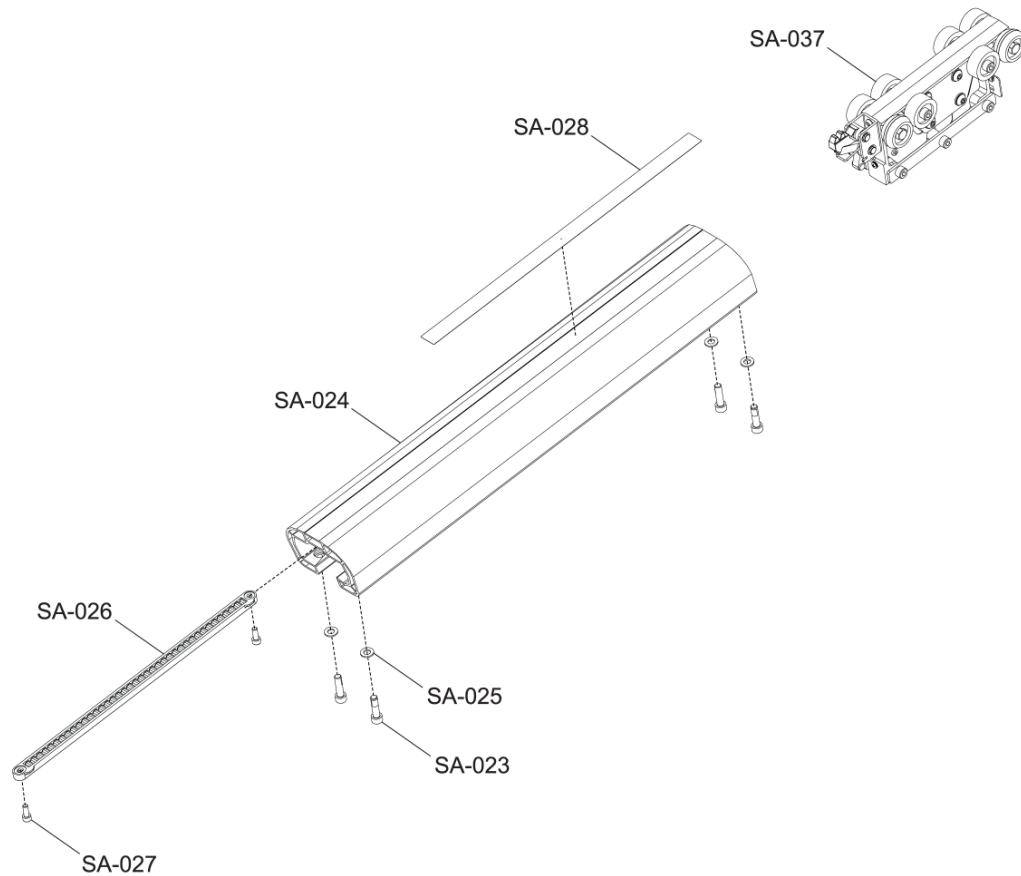

Extrusion Assembly

Parts List

Item	Alpha Code	Part Number	Description (Quantity)
SA-023	CHG, APB, ARP, APF, ARM, APA	0017-00101-1881	Stabilizer Mounting Screws (4)
SA-024	CHG, APB, ARP, APF, ARM, APA	AK66-00031-0000	Extrusion w/ Inserts: Arctic Silver
	APB, ARP	AK66-00031-2100	Extrusion w/ Inserts: Pearl White
	APB, ARP	AK66-00031-2200	Extrusion w/ Inserts: Titanium
	APB, ARP	AK66-00031-2300	Extrusion w/ Inserts: Metallic Black
SA-025	CHG, APB, ARP, APF, ARM, APA	0017-00104-0469	Washers (4)
SA-026	CHG, APB, ARP, APF, ARM, APA	0K66-01023-0000	Rack
SA-027	CHG, APB, ARP, APF, ARM, APA	0017-00101-1891	Rack Mounting Screws (2)
SA-028	CHG, APB, ARP, APF, ARM, APA	0K66-01061-0000	Decal
SA-037	CHG	AK66-00009-0000	Roller Assembly (includes extrusion): Arctic Silver
	APB, ARP, ARM, APA	AK66-00176-0100	Roller Assembly (includes extrusion and carriage): Arctic Silver
	APB, ARP	AK66-00176-2100	Roller Assembly (includes extrusion and carriage): Pearl White
	APB, ARP	AK66-00176-2200	Roller Assembly (includes extrusion and carriage): Titanium
	APB, ARP	AK66-00176-2300	Roller Assembly (includes extrusion and carriage): Metallic Black
	APF	AK66-00176-0101	IFI Roller Assembly (includes extrusion and carriage): Arctic Silver