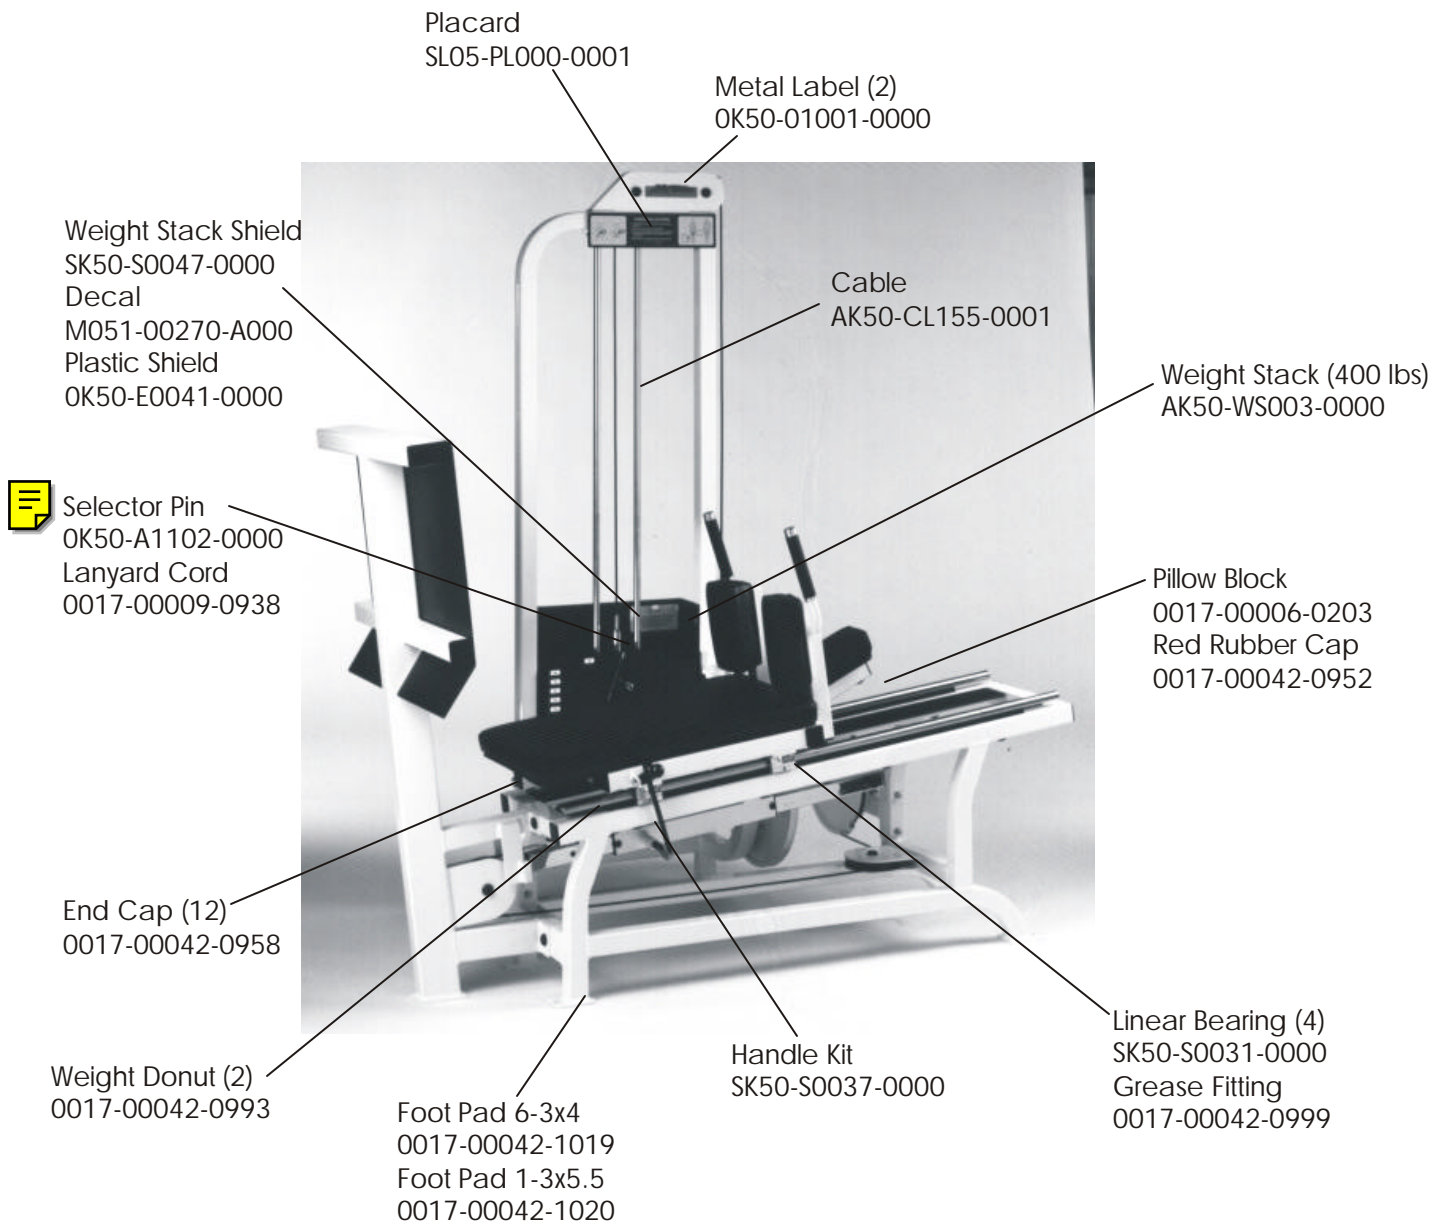

STRENGTH 9000 SERIES TRAINING EQUIPMENT

SL05 Horizontal Leg Press Unit

STRENGTH 9000 SERIES TRAINING EQUIPMENT

SL05 Horizontal Leg Press

STRENGTH 9000 SERIES TRAINING EQUIPMENT

SL05 Horizontal Leg Press