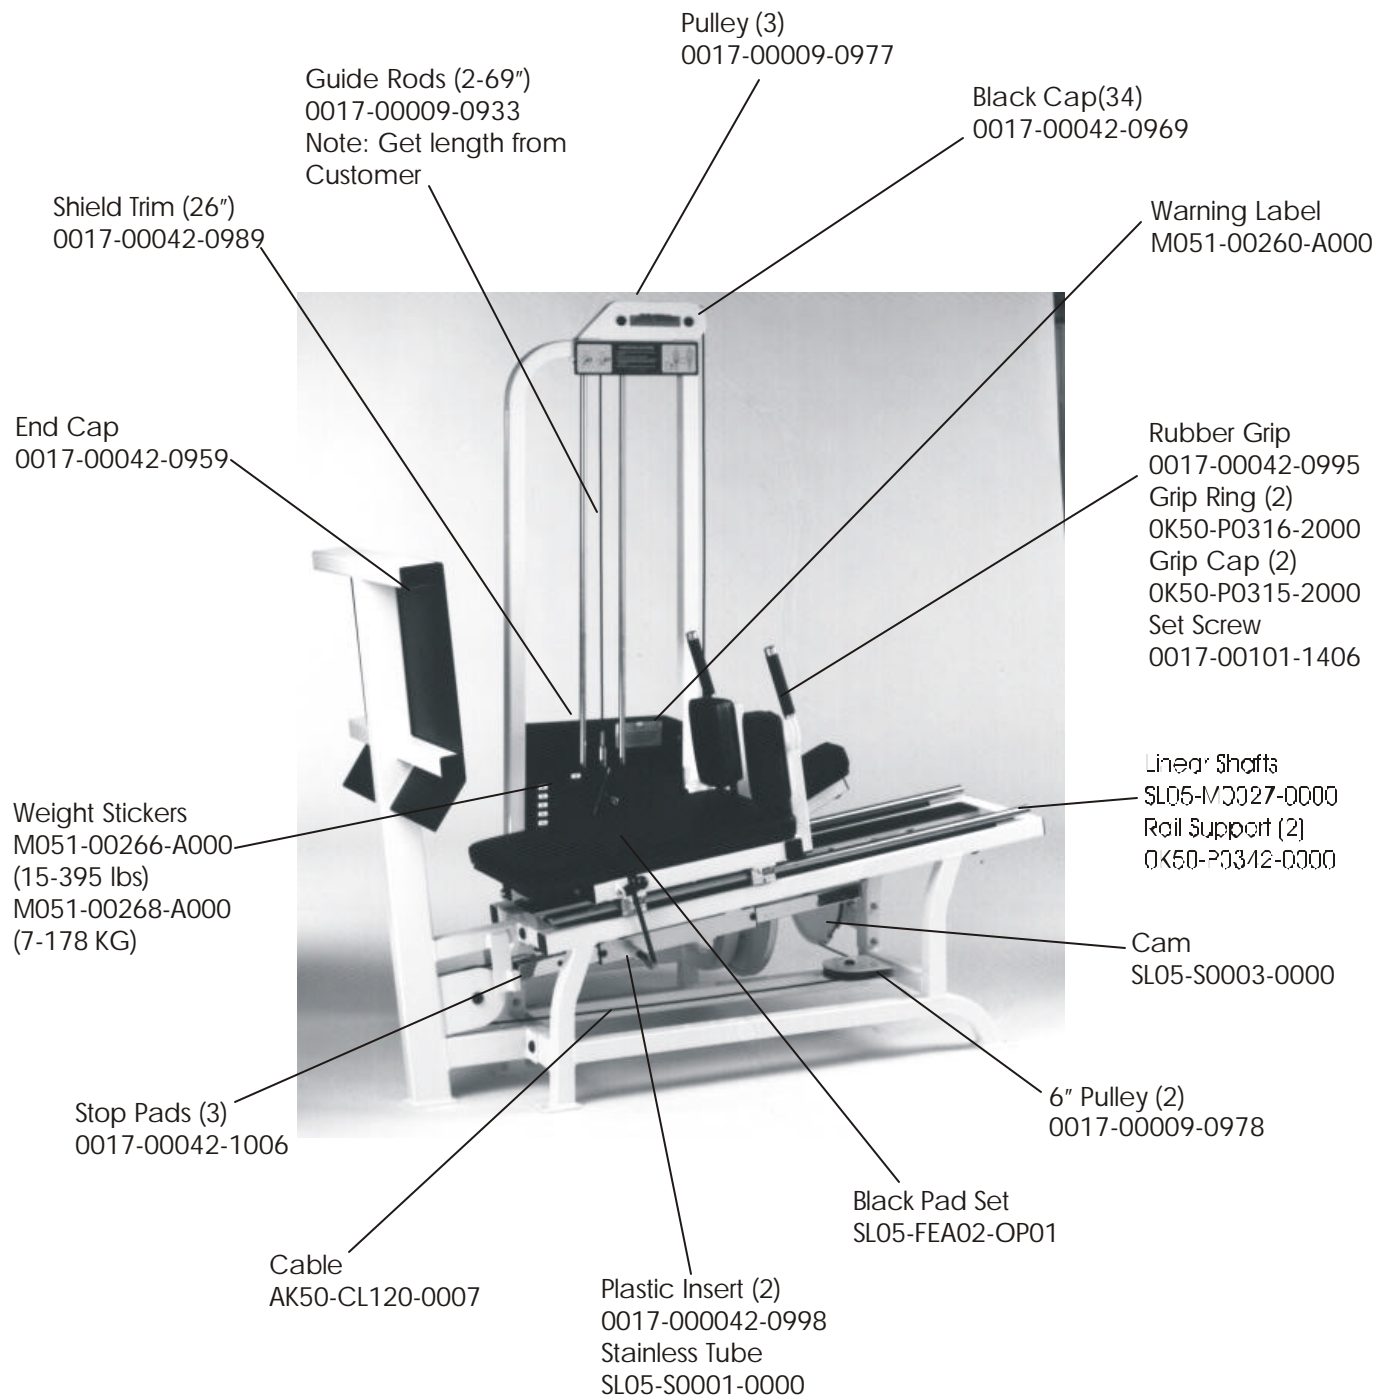

STRENGTH 9000 SERIES TRAINING EQUIPMENT

SL05 Horizontal Leg Press Unit

STRENGTH 9000 SERIES TRAINING EQUIPMENT

SL05 Horizontal Leg Press

STRENGTH 9000 SERIES TRAINING EQUIPMENT

SL05 Horizontal Leg Press