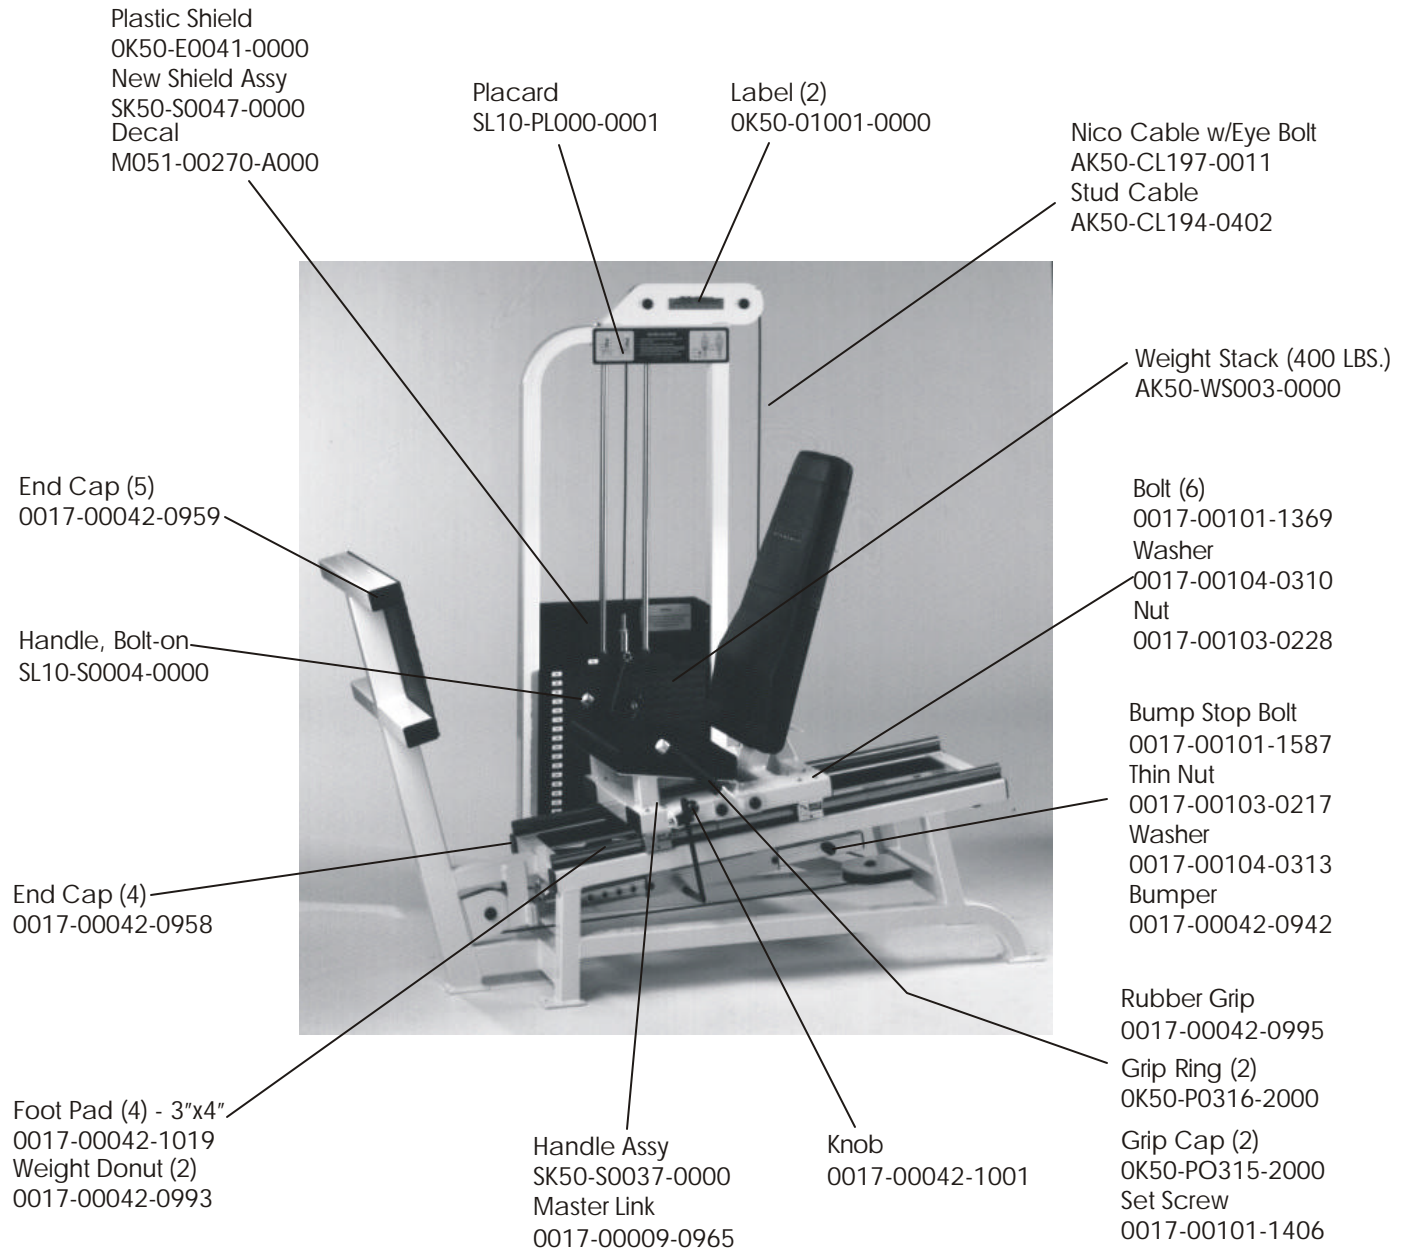

STRENGTH 9000 SERIES TRAINING EQUIPMENT

SL10 - Seated Leg Press

STRENGTH 9000 SERIES TRAINING EQUIPMENT

SL10 - Seated Leg Press