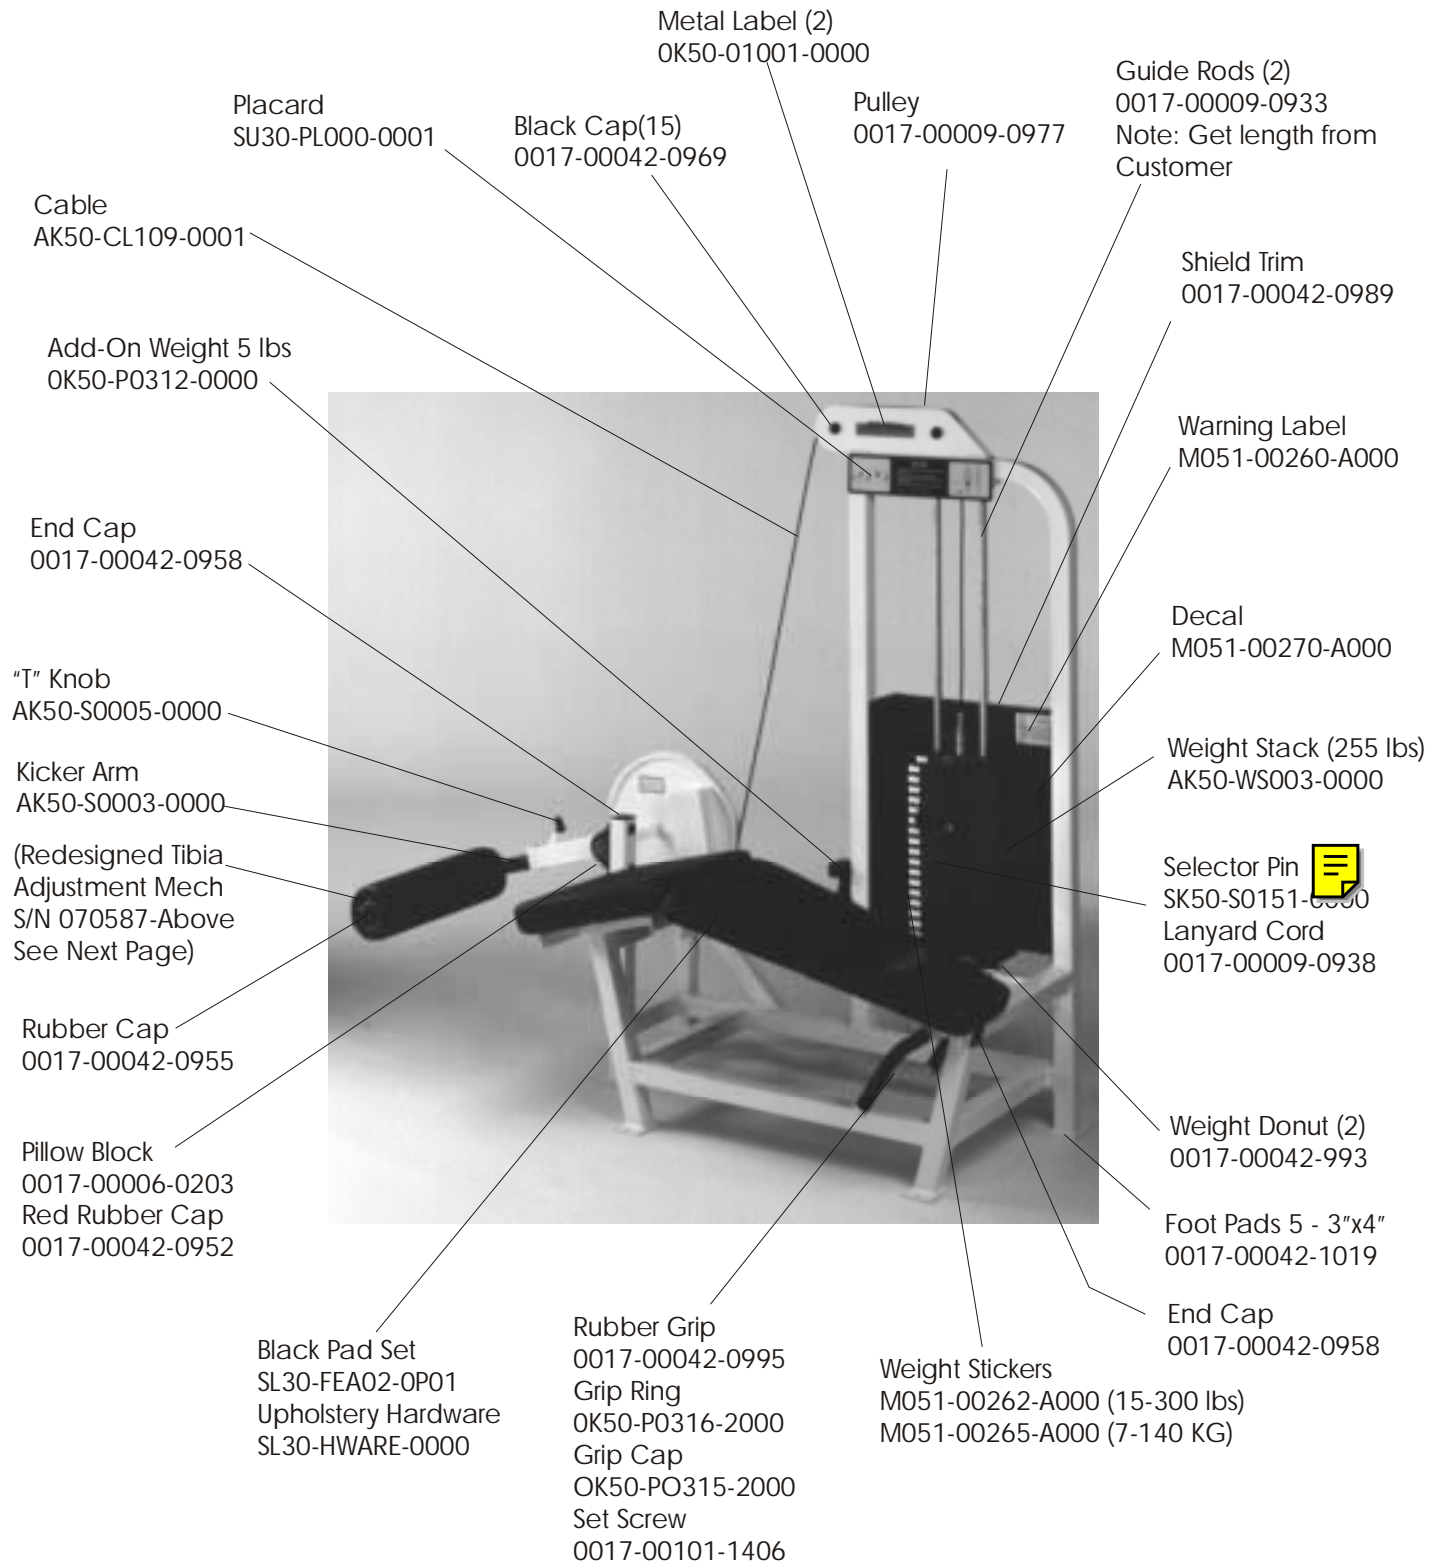

SELECTORIZED STRENGTH TRAINING EQUIPMENT

SL30 Lying Leg Curl

SELECTORIZED STRENGTH TRAINING EQUIPMENT

SL30 Tibia Adjustment Mechanism - S/N 070587-Above