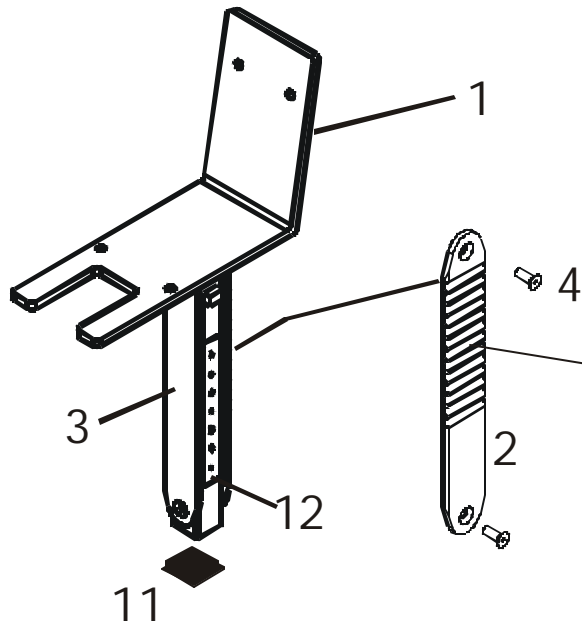

## ST05 Seat Post Assembly - S/N 64963-Above

The 13 notch front/back striker plate is grey. The 14 notch front/back striker plate is black and was implemented first quarter 2001. Notched striker plate to be installed on seat post such that it is on the same side as the lever handle.

NOTE: The Seat Guide is welded to the frame. Shown separately for illustration purposes only.

BILL OF MATERIALS			
Item No.	Qty.	Part Number	Description
1	1	ST05-S0011-0000	Seat post assembly
2	1	0K50-P0547-0000	Front striker plate (14 notch)
3	1	0K50-P0548-0000	Back striker plate
4	4	0017-00101-1655	5/16" x 24 flat bolt
6	1	0017-00009-1079	Spring
7	1	0K50-P0550-0000	Lever release
8	1	0017-00042-1089	Rubber grip
9	4	0K50-P0551-0000	Grooved pin
10	8	0017-00100-0190	Retaining clips
11	1	0017-00042-0944	1-1/2" x 1-1/2" End cap
12	1	M051-00363-A000	Number strip
13	2	0017-00104-0373	Nylon washer