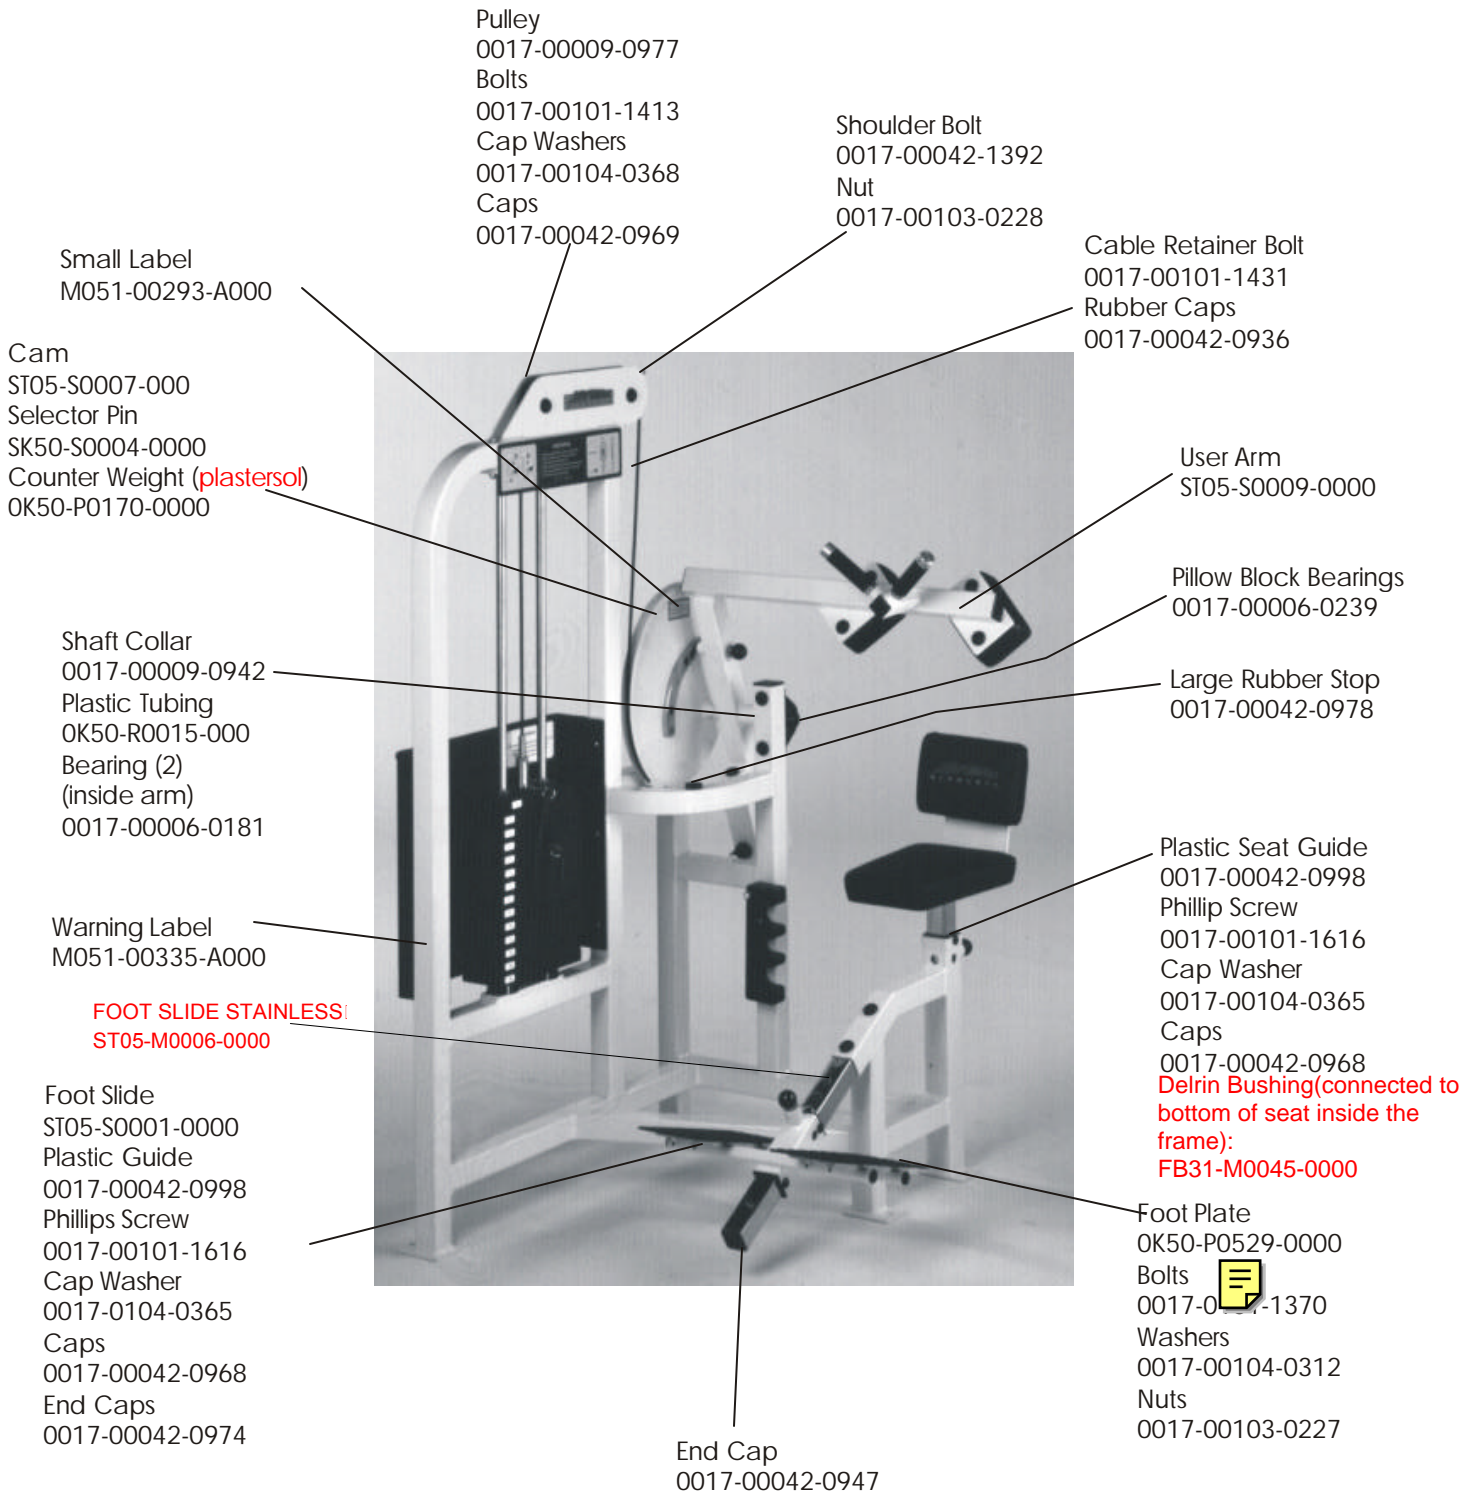

# STRENGTH 9000 SERIES TRAINING EQUIPMENT

## ST05 Abdominal

NOTE: The Seat Guide is welded to the frame. Shown separately for illustration purposes only.

BILL OF MATERIALS			
Item No.	Qty.	Part Number	Description
1	1	ST05-S0011-0000	Seat post assembly
2	1	0K50-P0547-0000	Front striker plate (14 notch)
3	1	0K50-P0548-0000	Back striker plate
4	4	0017-00101-1655	5/16" x 24 flat bolt
6	1	0017-00009-1079	Spring
7	1	0K50-P0550-0000	Lever release
8	1	0017-00042-1089	Rubber grip
9	4	0K50-P0551-0000	Grooved pin
10	8	0017-00100-0190	Retaining clips
11	1	0017-00042-0944	1-1/2" x 1-1/2" End cap
12	1	M051-00363-A000	Number strip
13	2	0017-00104-0373	Nylon washer