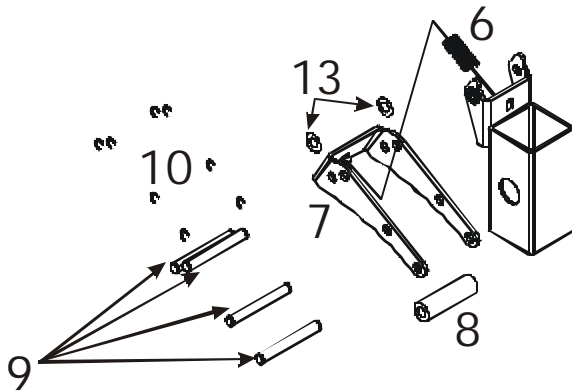

NOTE: The Seat Guide is welded to the frame. Shown separately for illustration purposes only.

BILL OF MATERIALS			
Item No.	Qty.	Part Number	Description
1	1	ST05-S0011-0000	Seat post assembly
2	1	0K50-P0547-0000	Front striker plate (14 notch)
3	1	0K50-P0548-0000	Back striker plate
4	4	0017-00101-1655	5/16" x 24 flat bolt
6	1	0017-00009-1079	Spring
7	1	0K50-P0550-0000	Lever release
8	1	0017-00042-1089	Rubber grip
9	4	0K50-P0551-0000	Grooved pin
10	8	0017-00100-0190	Retaining clips
11	1	0017-00042-0944	1-1/2" x 1-1/2" End cap
12	1	M051-00363-A000	Number strip
13	2	0017-00104-0373	Nylon washer