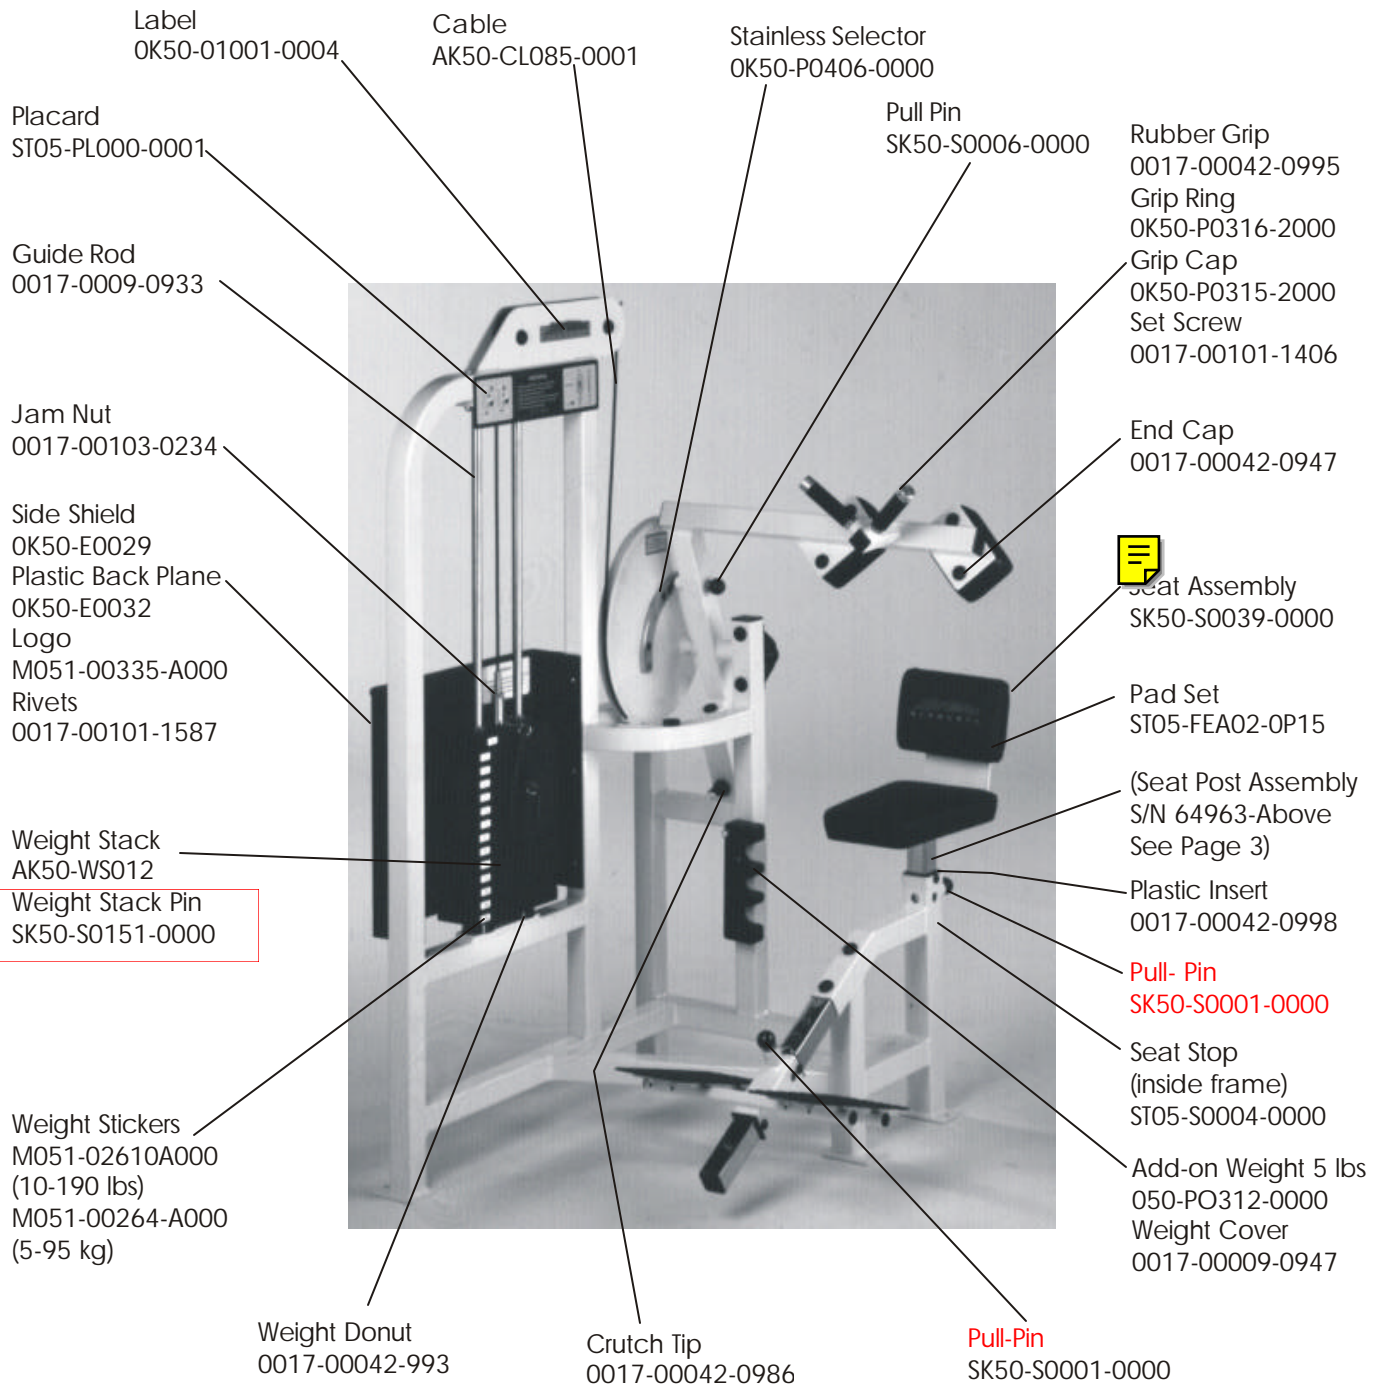

# STRENGTH 9000 SERIES TRAINING EQUIPMENT

## ST05 Abdominal