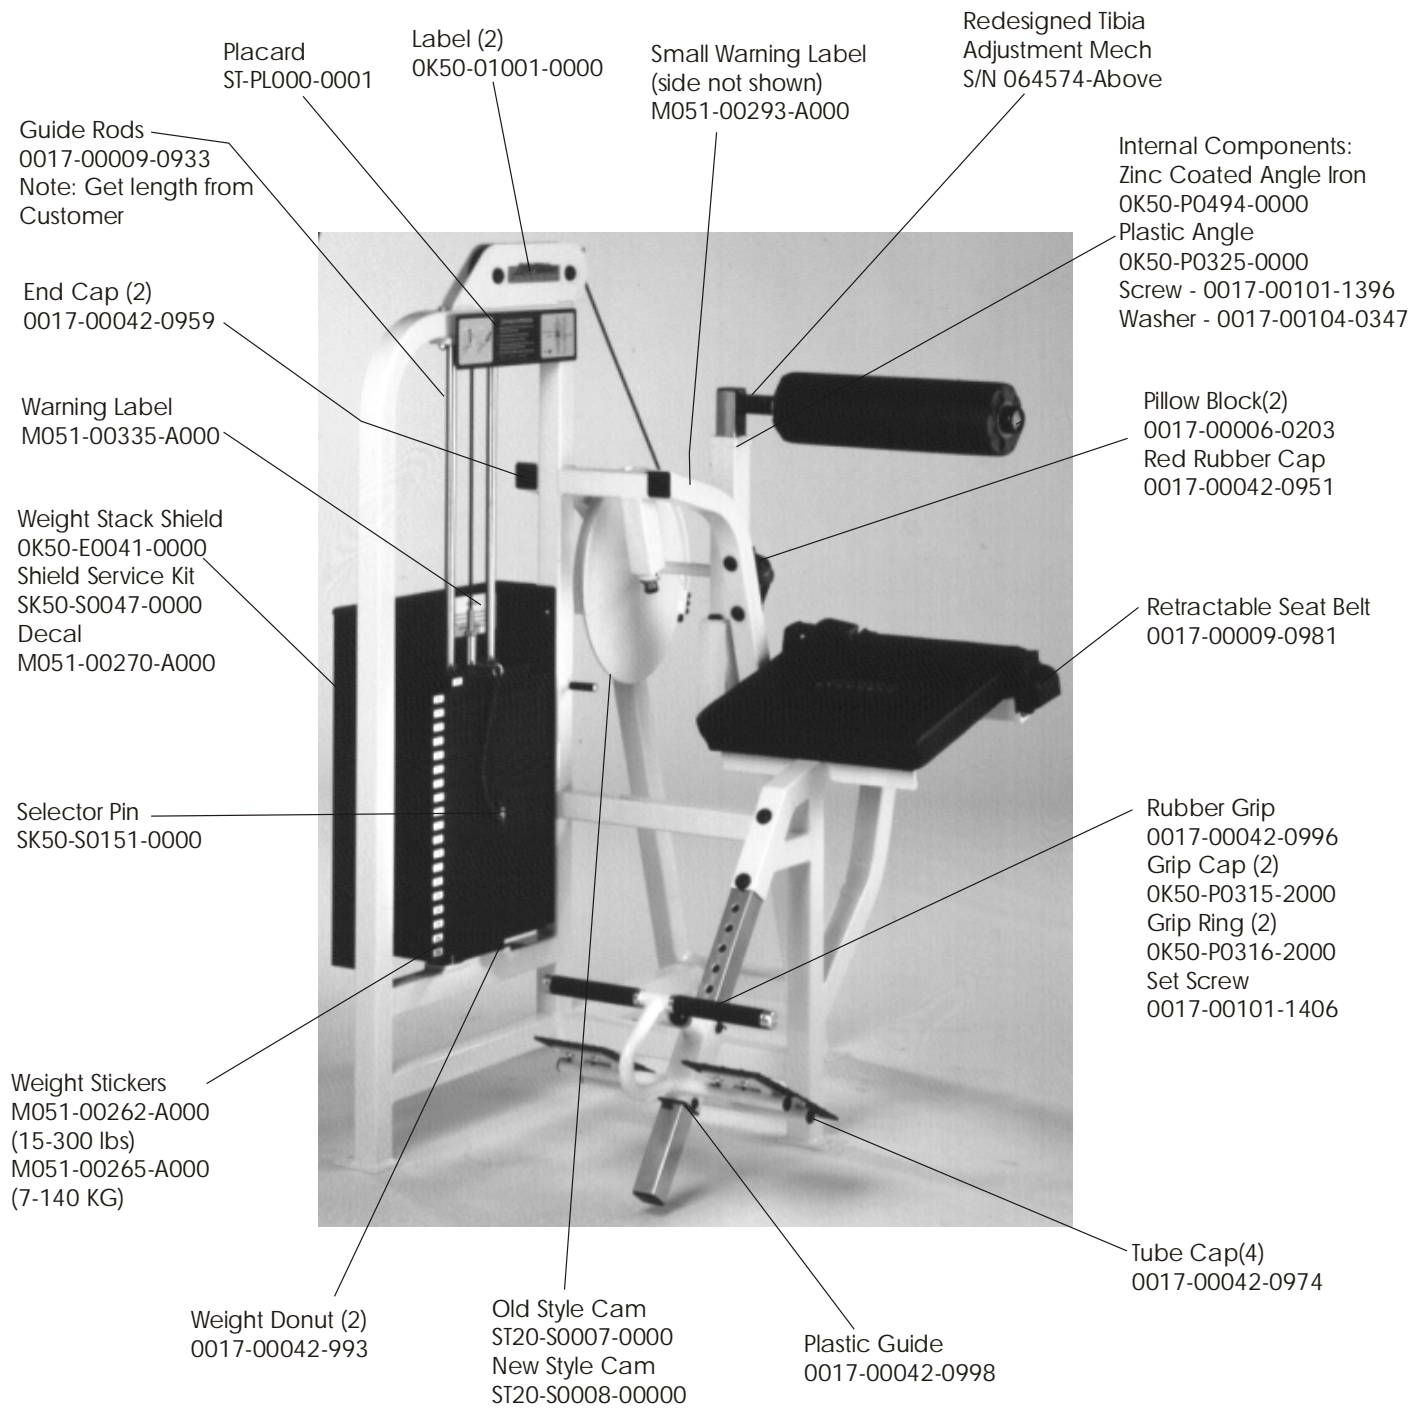

STRENGTH 9000 SERIES TRAINING EQUIPMENT

ST20/25 Low Back Extension

STRENGTH 9000 SERIES TRAINING EQUIPMENT

ST20/25 Low Back Extension

STRENGTH 9000 SERIES TRAINING EQUIPMENT

ST20/25 Low Back Extension

STRENGTH 9000 SERIES TRAINING EQUIPMENT

ST20/25 Tibia Adjustment Mechanism - S/N 070509-Above