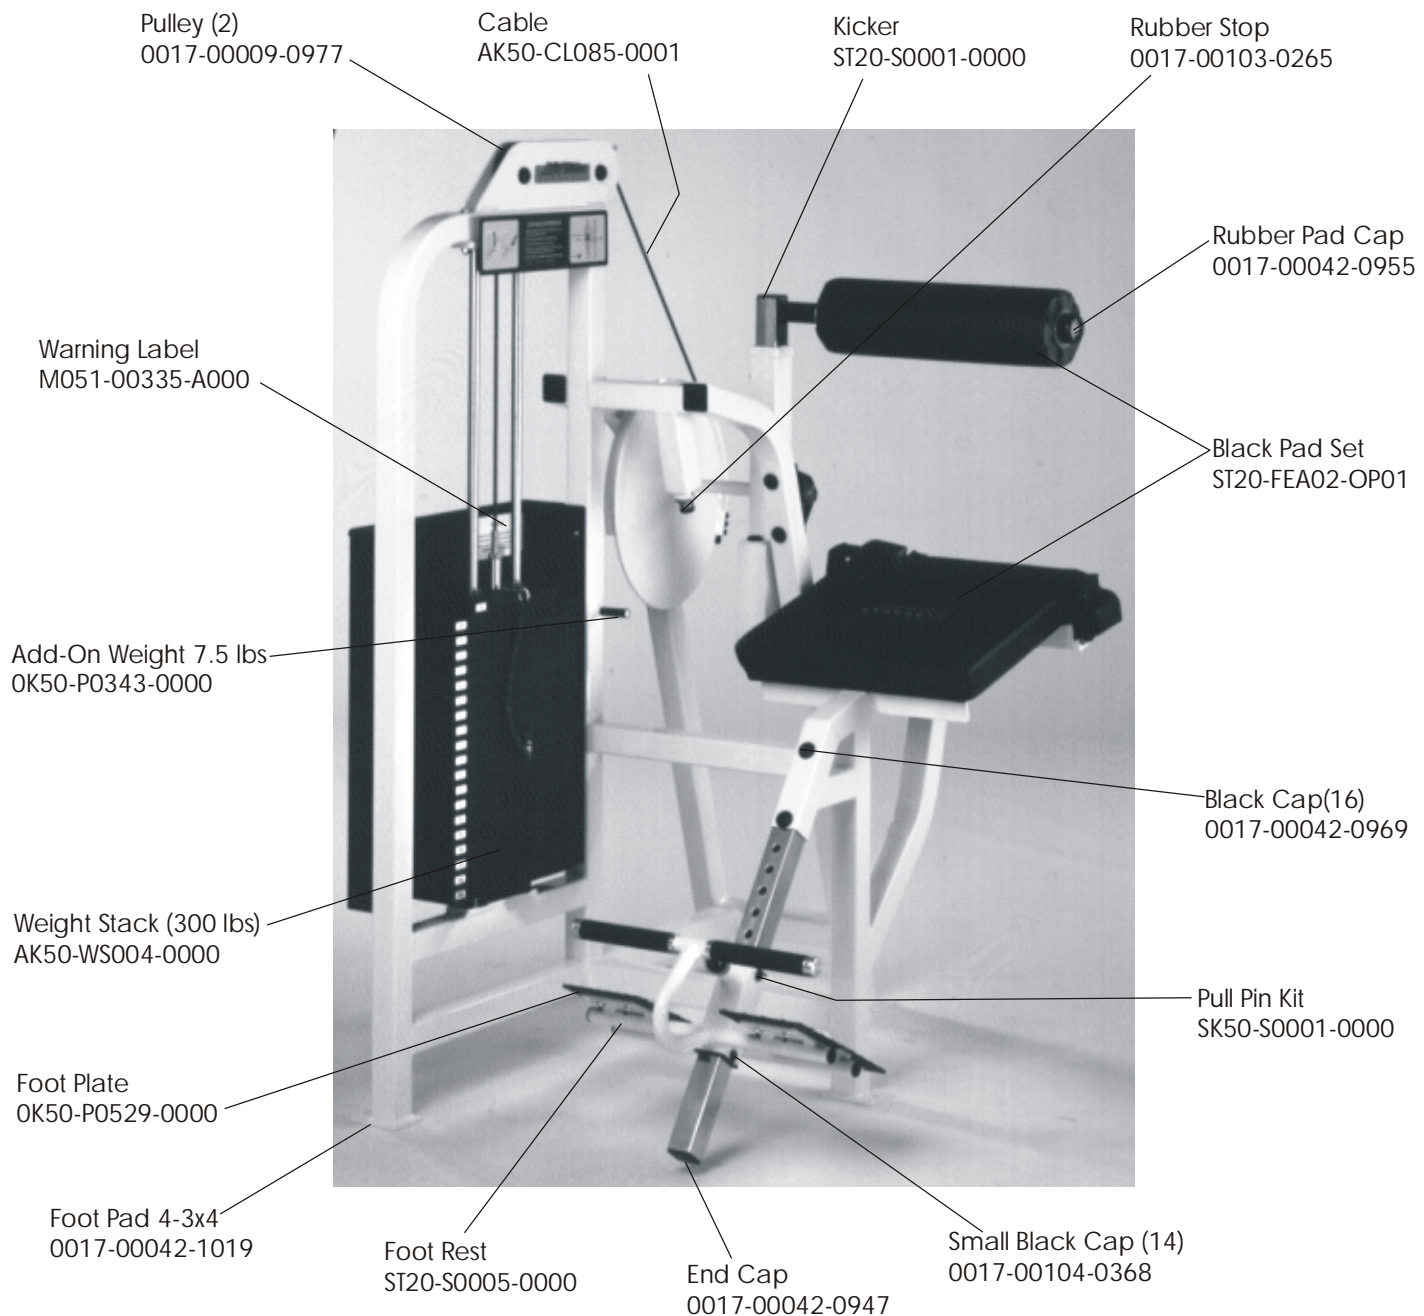

STRENGTH 9000 SERIES TRAINING EQUIPMENT

ST20/25 Low Back Extension

STRENGTH 9000 SERIES TRAINING EQUIPMENT

ST20/25 Low Back Extension

STRENGTH 9000 SERIES TRAINING EQUIPMENT

ST20/25 Low Back Extension

STRENGTH 9000 SERIES TRAINING EQUIPMENT

ST20/25 Tibia Adjustment Mechanism - S/N 070509-Above