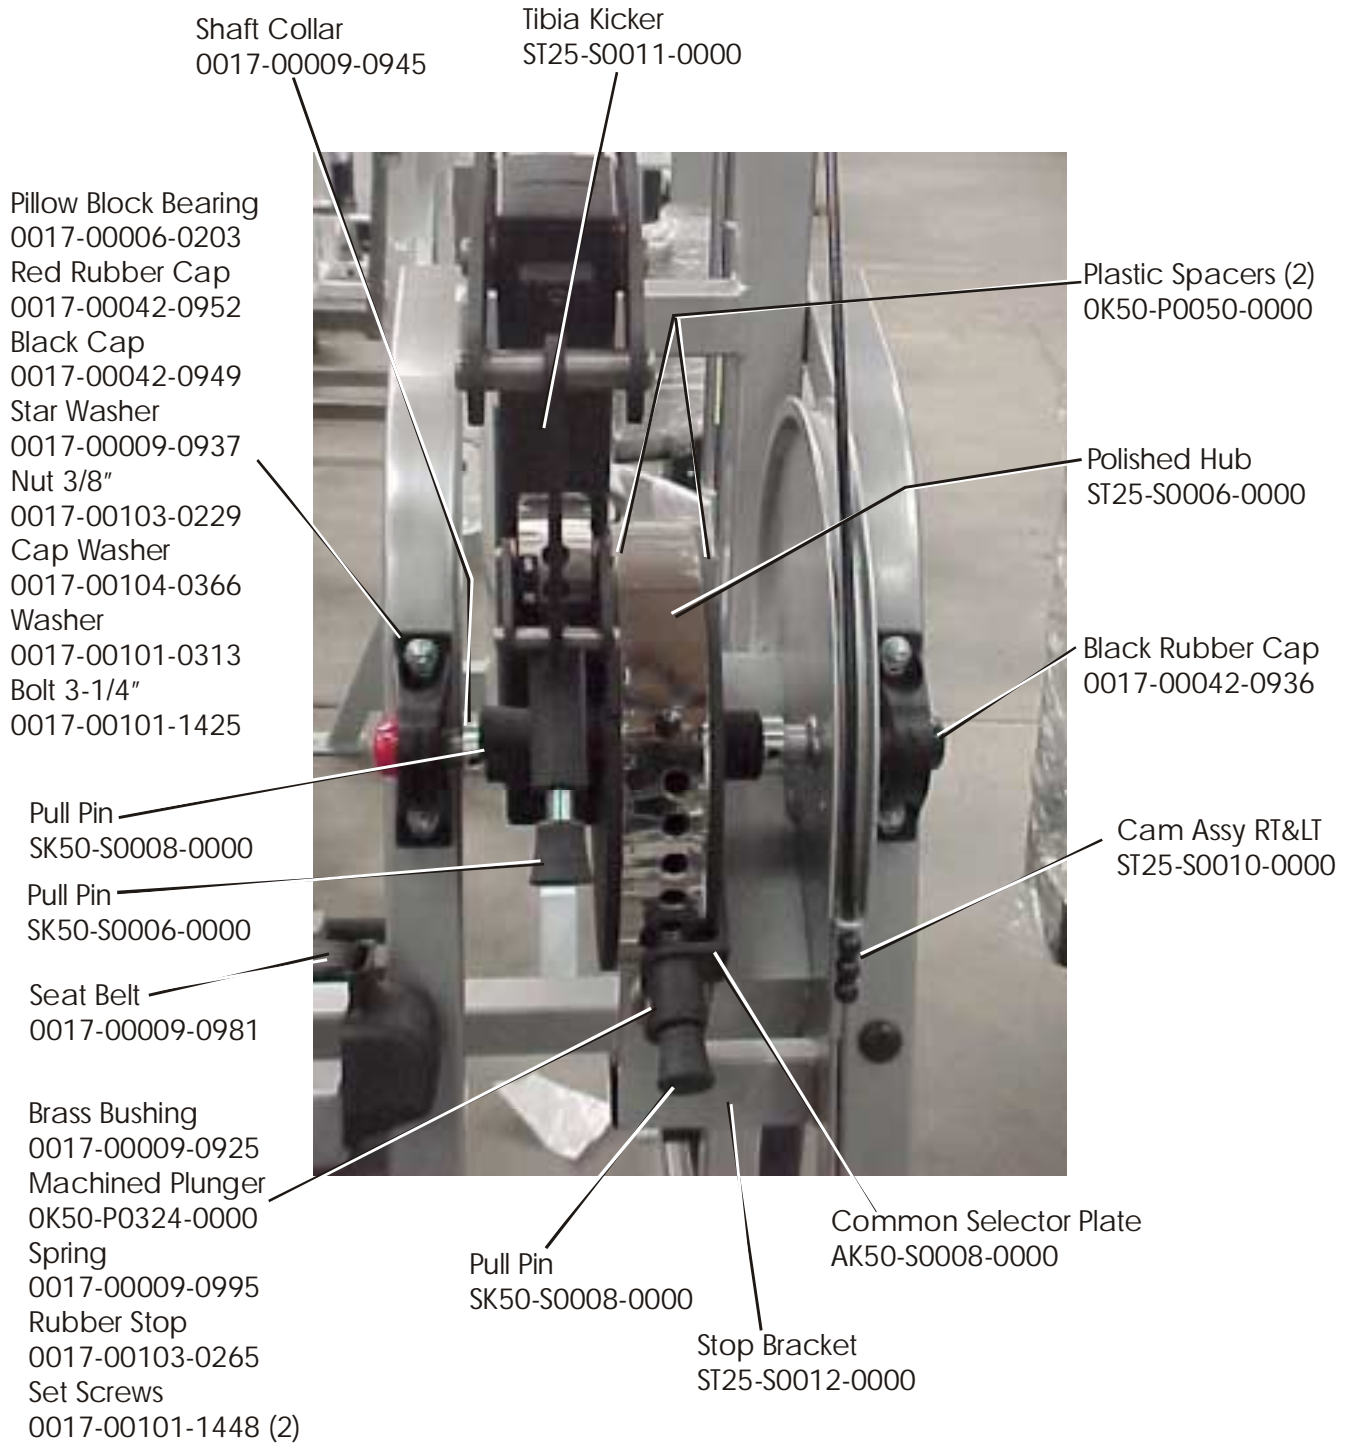

STRENGTH 9000 SERIES TRAINING EQUIPMENT

ST20/25 Low Back Extension

STRENGTH 9000 SERIES TRAINING EQUIPMENT

ST20/25 Low Back Extension

STRENGTH 9000 SERIES TRAINING EQUIPMENT

ST20/25 Low Back Extension

STRENGTH 9000 SERIES TRAINING EQUIPMENT

ST20/25 Tibia Adjustment Mechanism - S/N 070509-Above