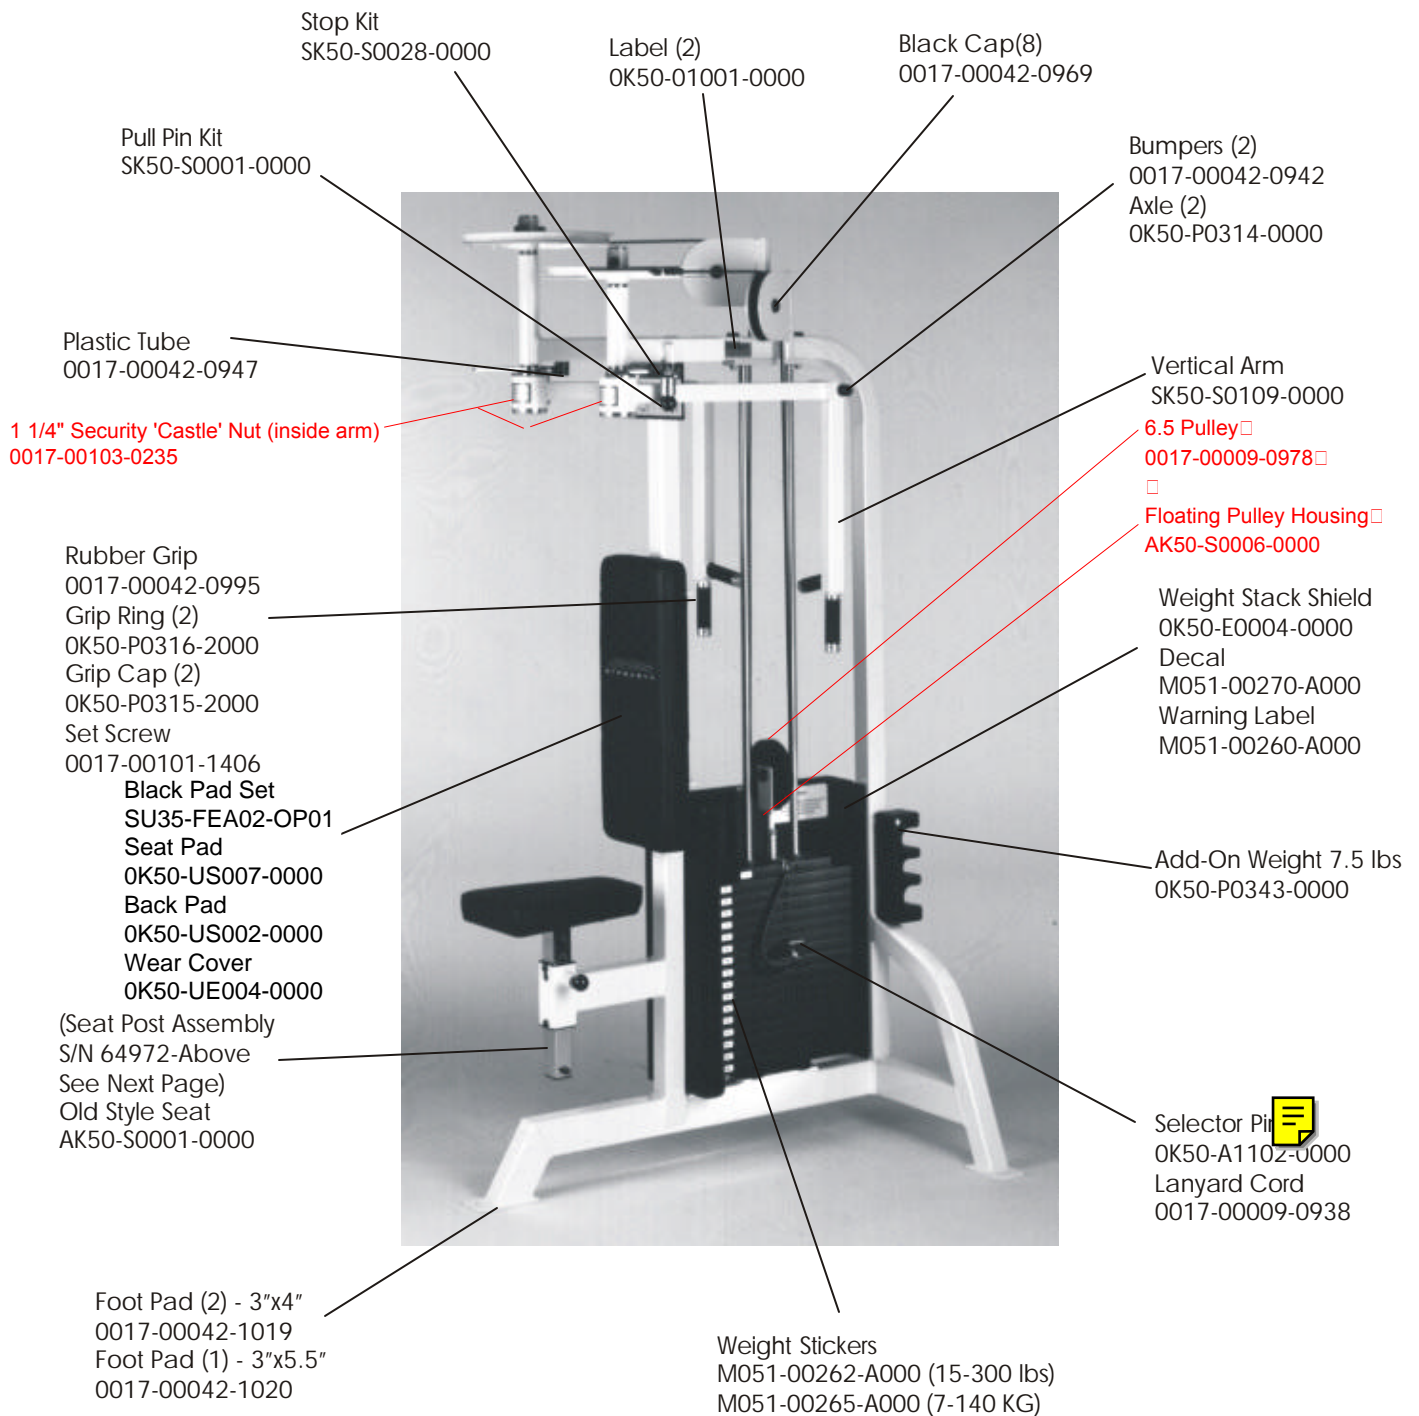

# STRENGTH 9000 SERIES TRAINING EQUIPMENT

## SU35 Rear Deltoid/Pectoral Fly

### BILL OF MATERIALS

Item No.	Qty.	Part Number	Description
1	1	AK50-S0028-0000	Seat post assembly
2	1	0K50-P0547-0000	Front striker plate (14 notch)
3	1	0K50-P0548-0000	Back striker plate
4	4	0017-00101-1655	5/16" x 24 flat bolt
6	1	0017-00009-1079	Spring
7	1	0K50-P0550-0000	Lever release
8	1	0017-00042-1089	Rubber grip
9	4	0K50-P0551-0000	Grooved pin
10	8	0017-00100-0190	Retaining clips
11	1	0017-00042-0944	1-1/2" x 1-1/2" End cap
12	1	M051-00363-A000	Number strip
13	2	0017-00104-0373	Nylon washer