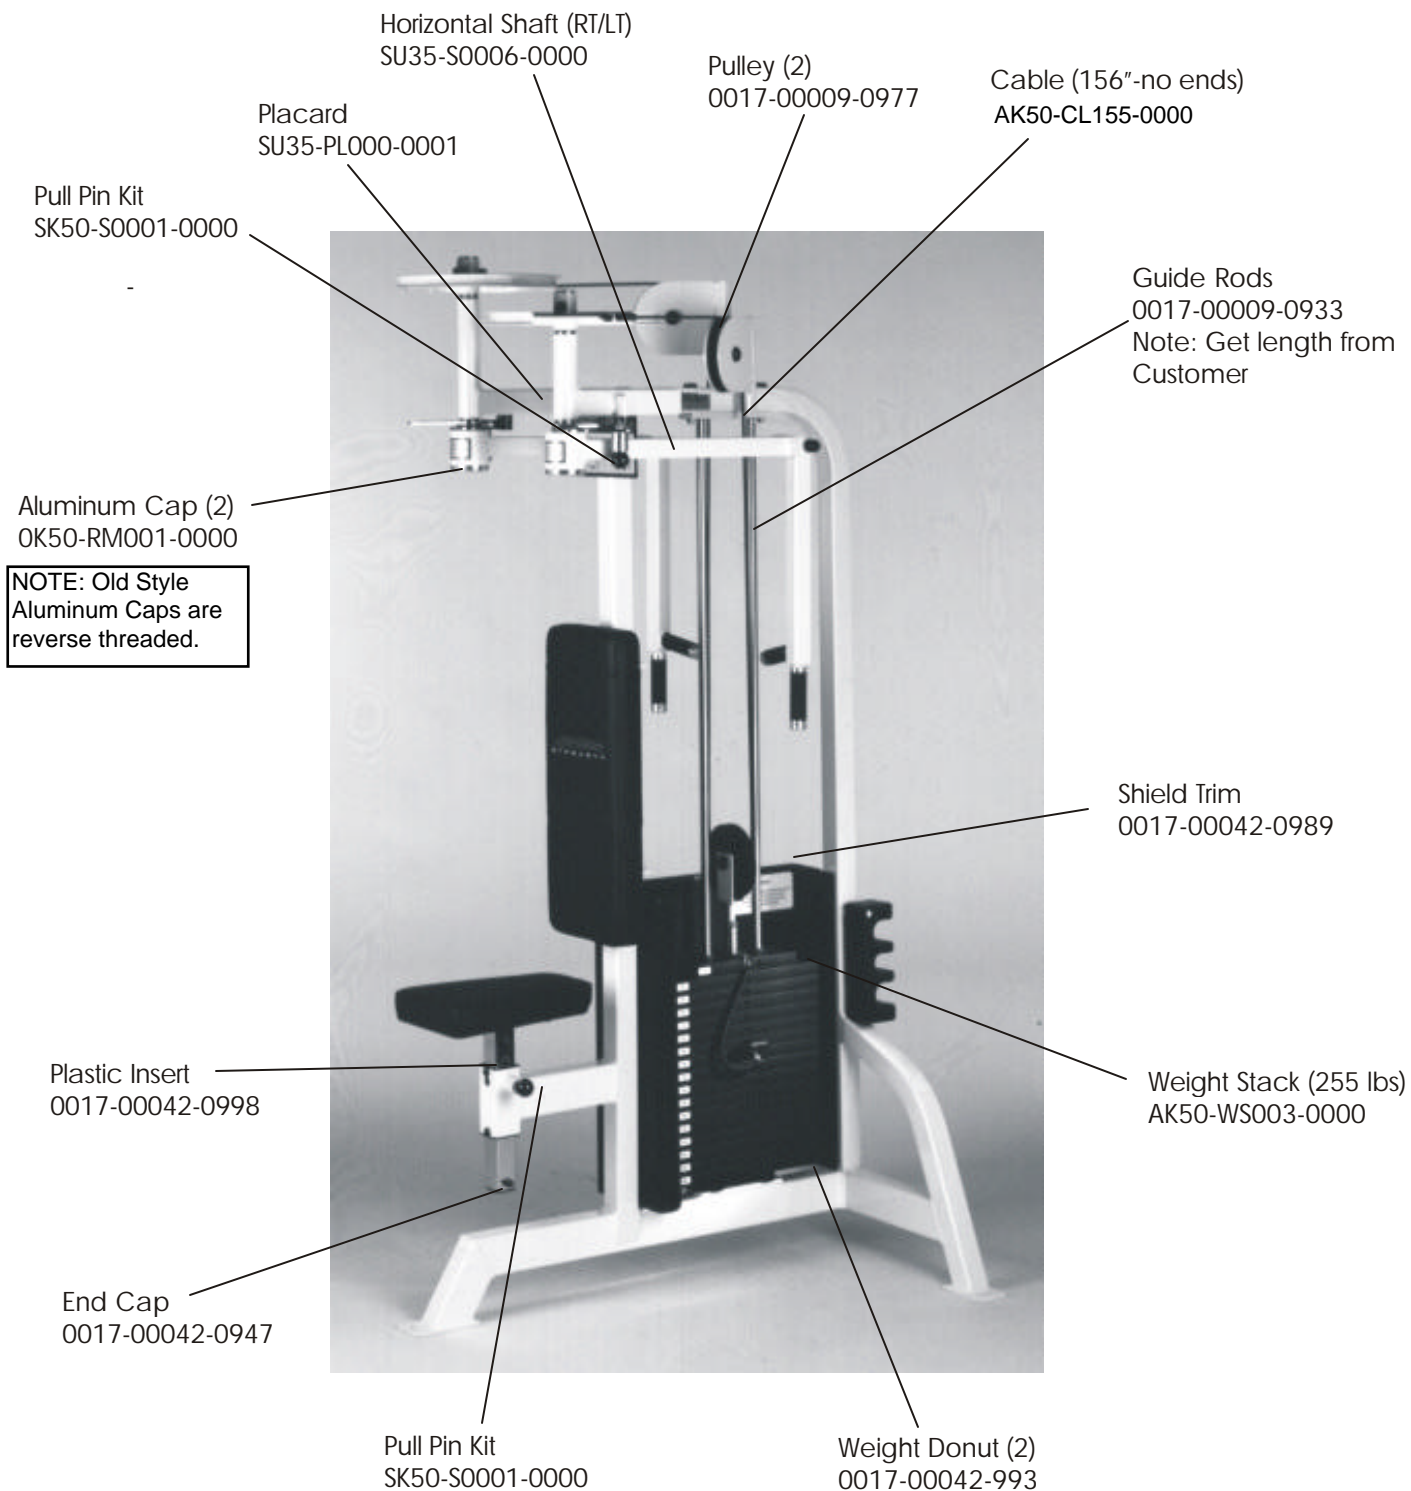

# STRENGTH 9000 SERIES TRAINING EQUIPMENT

## SU35 Rear Deltoid/Pectoral Fly

### BILL OF MATERIALS

Item No.	Qty.	Part Number	Description
1	1	AK50-S0028-0000	Seat post assembly
2	1	0K50-P0547-0000	Front striker plate (14 notch)
3	1	0K50-P0548-0000	Back striker plate
4	4	0017-00101-1655	5/16" x 24 flat bolt
6	1	0017-00009-1079	Spring
7	1	0K50-P0550-0000	Lever release
8	1	0017-00042-1089	Rubber grip
9	4	0K50-P0551-0000	Grooved pin
10	8	0017-00100-0190	Retaining clips
11	1	0017-00042-0944	1-1/2" x 1-1/2" End cap
12	1	M051-00363-A000	Number strip
13	2	0017-00104-0373	Nylon washer