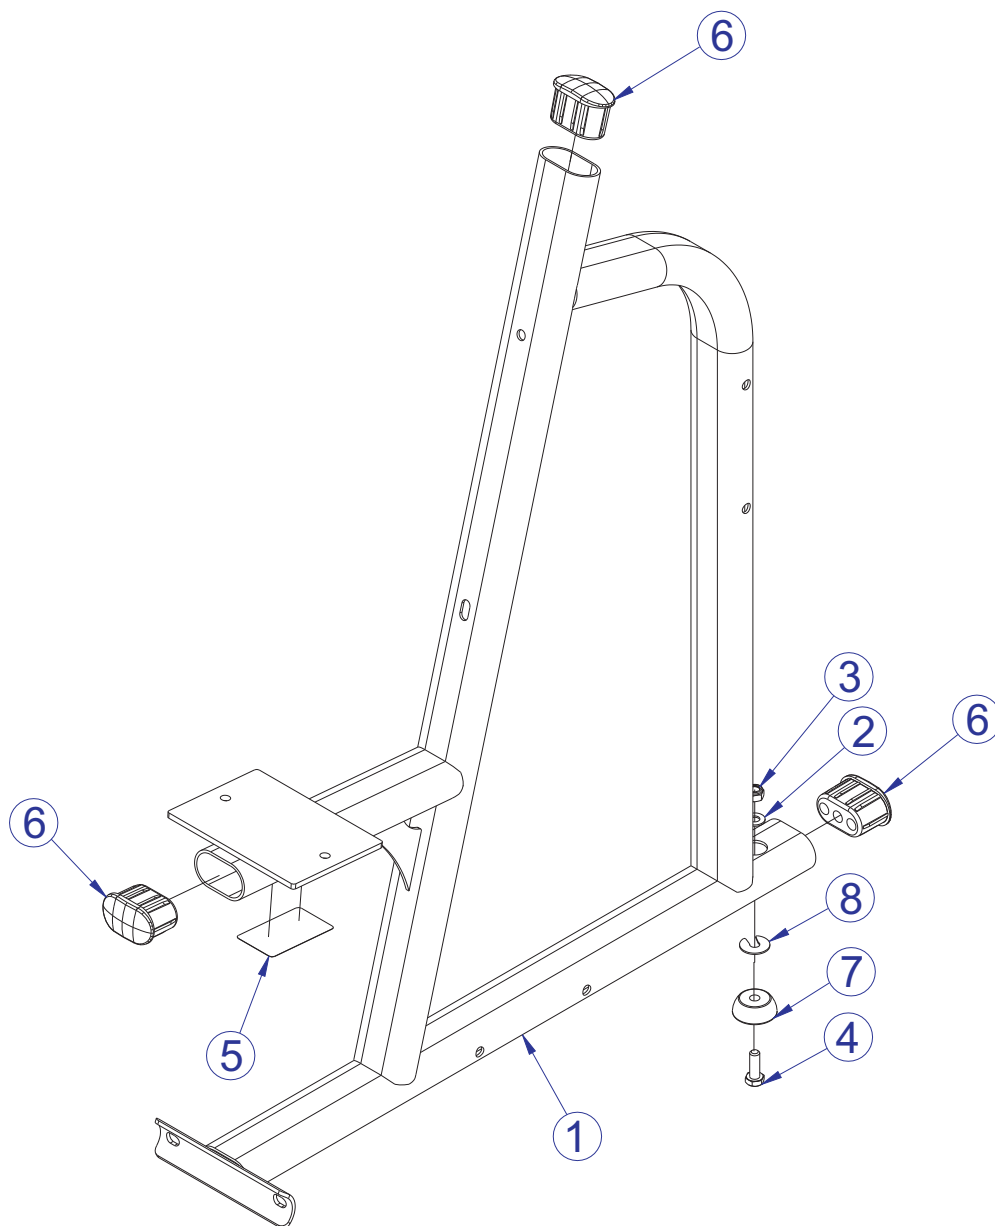

# TCCP CHEST PRESS COMPONENT ASSEMBLY

SEE PAGE 4 FOR LEGEND

# TCCP CHEST PRESS COMPONANT ASSEMBLY LEGEND

ITEM NO.	QTY.	PART NO.	DESCRIPTION
1	1	79854XX	ASSY, TC-TOWER, FINAL
2	1	80111XX	ASSY, TCCP, SEAT FRAME
3	1	80112XX	ASSY, TCCP WORKARM
4	1	80113XX	ASSY, TCCP, BRACE FRONT
5	1	80114XX	ASSY, TCCP, BRACE REAR
6	1	80115XX	ASSY, TCCP, BRACE UPPER
7	1	8024703	ASSY,TC-TOWER, SHROUD FRONT,TCCP
8	1	8024803	ASSY, TC-TOWER, SHROUD REAR, TCCP
9	1	72972XX	PAD, LARGE CHAIR
10	1	74741XX	PAD, LARGE BACK
11	42	3102514	WASHER, FLAT 3/8" SAE ST ZN
12	1	3236901	NUT, M10 X 1.5 JAM
13	13	3242002	NUT, M10 X 1.5 HEX NYLOCK
14	2	3247502	NUT, M8 X 1.25 HEX JAM ST ZN
15	2	3239101	SCREW, M5X10 PHL PAN TT ST
16	4	3251701	SCREW, M10 X1.5 20MM
17	5	3251702	SCREW, M10 X1.5 25MM
18	2	3251704	SCREW, M10 X1.5 35MM
19	1	3251705	SCREW, M10 X1.5 40MM
20	6	3251706	SCREW, M10 X1.5 45MM
21	2	3251711	SCREW, M10 X1.5 70MM
22	6	3251715	SCREW, M10 X1.5 90MM
23	4	3236220	SCREW, M10 X1.5 130MM
24	3	3237401	PLUG, 7/16" HOLE
25	4	3237403	PLUG, 1" HOLE
26	1	7322301	PLATE, 1.97 OD X .44 ID 10GA
27	1	7998495	PLATE, TC TOWER, OUTPUT
28	1	7998895	PLATE, TC-TOWER, RING
29	1	7998995	PLATE, TC-TOWER, COVER
30	1	8001801	PLATE,TC, CABLE RETAIN.
31	2	3235601	BEARING, 6205 BALL
32	1	3237901	ROD END, METRIC FEMALE
33	1	7316508	SHAFT, 25MM X 13.740
34	2	7330001	SPACER, INTERNAL X .403
35	1	7489402	BSHNG, .500 OD X .402 ID
36	1	7979701	CABLE, TCCP
37	1	7998501	CAM, TC, OUTPUT
38	1	8013201	GUARD, TC-TOWER, CAM
39	1	7330007	SPACER, INTERNAL X 11.765
40	1	8242201	MANUAL, TC, CD
41	1	8062801	MANUAL, TC, OWNERS

# TCCP CHEST PRESS SEAT FRAME ASSEMBLY - 80111XX

---

ITEM NO.	QTY.	PART NO.	DESCRIPTION
1	1	80111XX	ASSY, TCCP SEAT FRAME
2	1	3102514	WASHER, FLAT 3/8" SAE ST ZN
3	1	3242002	NUT, M10 X 1.5 HEX NYLOCK
4	1	3251203	SCREW, M10 X1.5 X 30MM UNS HEX CS ST ZN
5	1	7571301	LABEL, SERIAL NUMBER
6	3	7800501	CAP, SML FLOV END
7	1	7893001	FOOT, LEVELER
8	1	7893101	SHIM, FOOT LEVELER