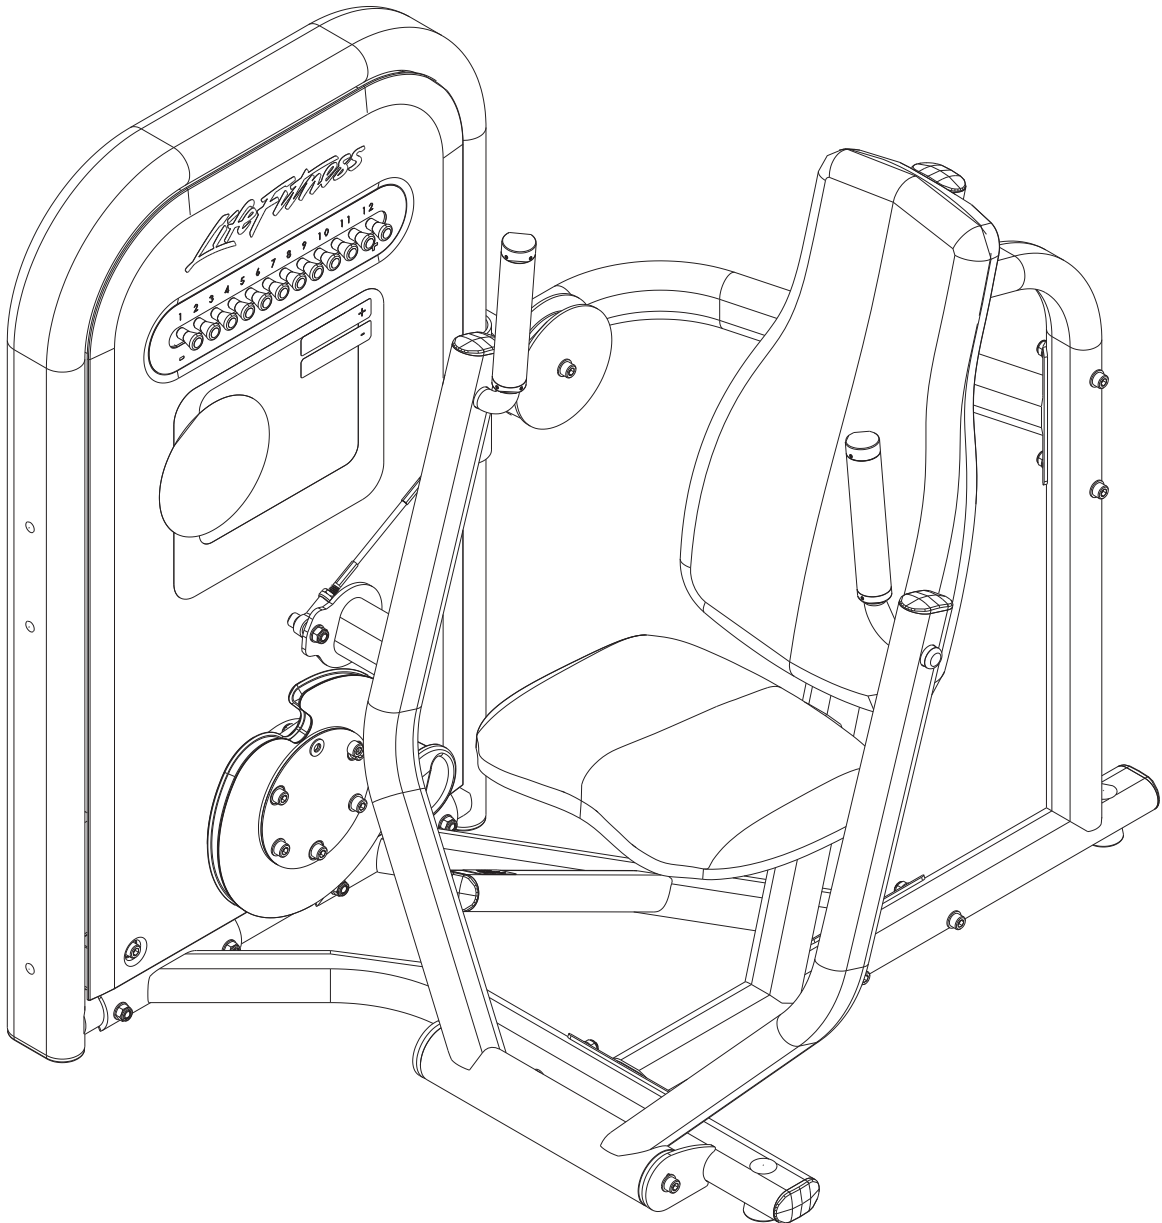

CIRCUIT SERIES  
TCCP  
CHEST PRESS

Customer Support Services  
**PARTS LIST**

# TCCP CHEST PRESS

## Contents

---

COMPONENT ASSEMBLY	pg. 3
COMPONENT ASSEMBLY LEGEND	4
SEAT FRAME ASSEMBLY	5
WORKARM ASSEMBLY	6
FRONT BRACE ASSEMBLY	7
REAR BRACE ASSEMBLY	8
UPPER BRACE ASSEMBLY	9
FRONT SHROUD ASSEMBLY	10
TOWER ASSEMBLY	11
TOWER ASSEMBLY LEGEND	12
TOWER HEADER ASSEMBLY	13
REAR SHROUD	14
IMAGE	15

# TCCP CHEST PRESS COMPONENT ASSEMBLY

SEE PAGE 4 FOR LEGEND