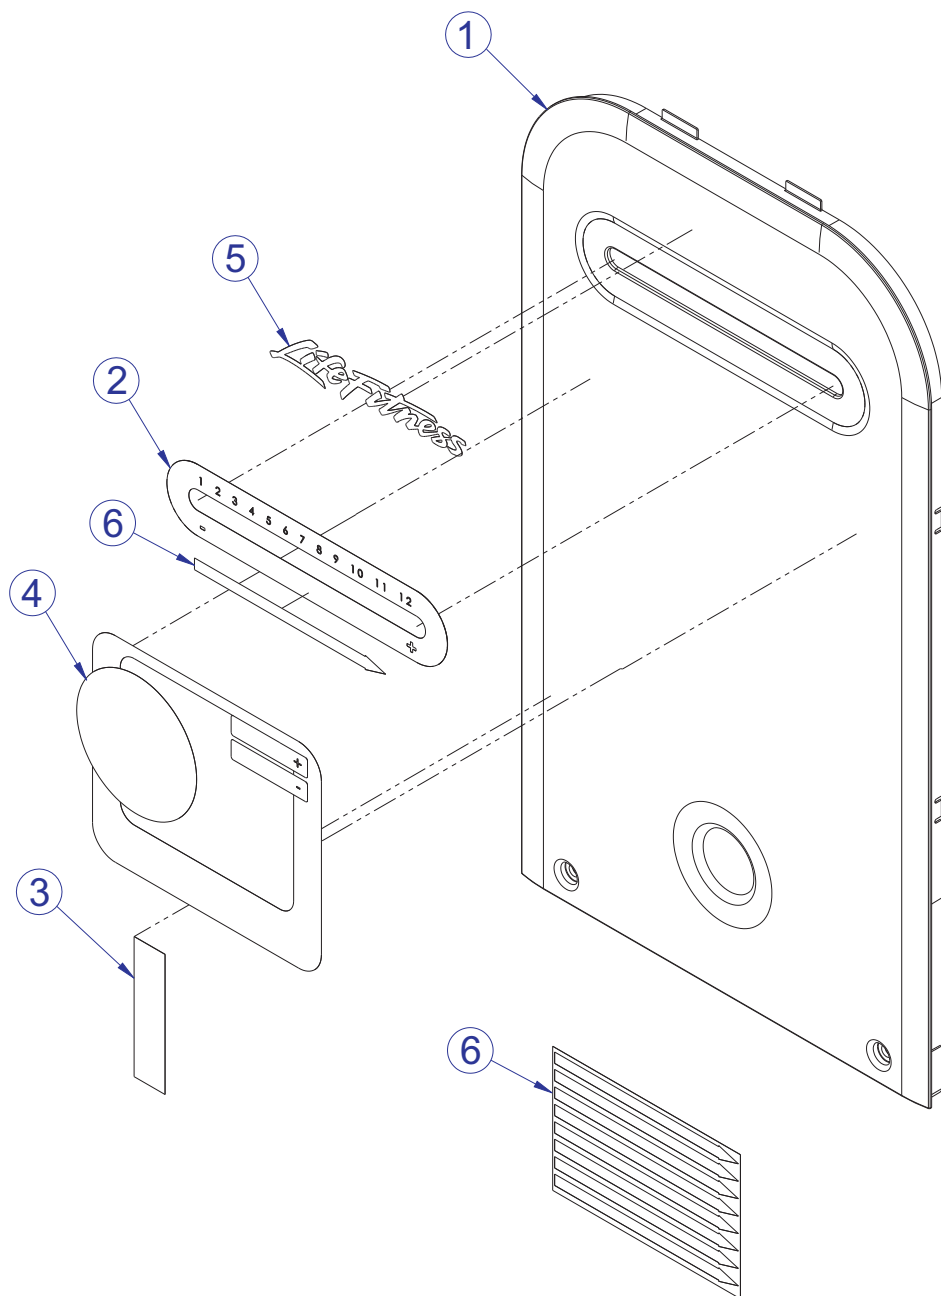

TCCP CHEST PRESS FRONT SHROUD ASSEMBLY - 8024703

ITEM NO.	QTY.	PART NO.	DESCRIPTION
1	1	8012601	SHROUD, TC-TOWER, FRONT
2	1	8024601	LABEL, TC, SELECTOR
3	1	7422004	LABEL, 2" ASTM WARN
4	1	8025203	LABEL, INSTR, STRENGTH CIRCUIT, TCCP
5	1	8037701	LABEL, TC, LIFE FITNESS
6	1	8047101	LABEL, TC, SELECTOR, MULTI-LANGUAGE