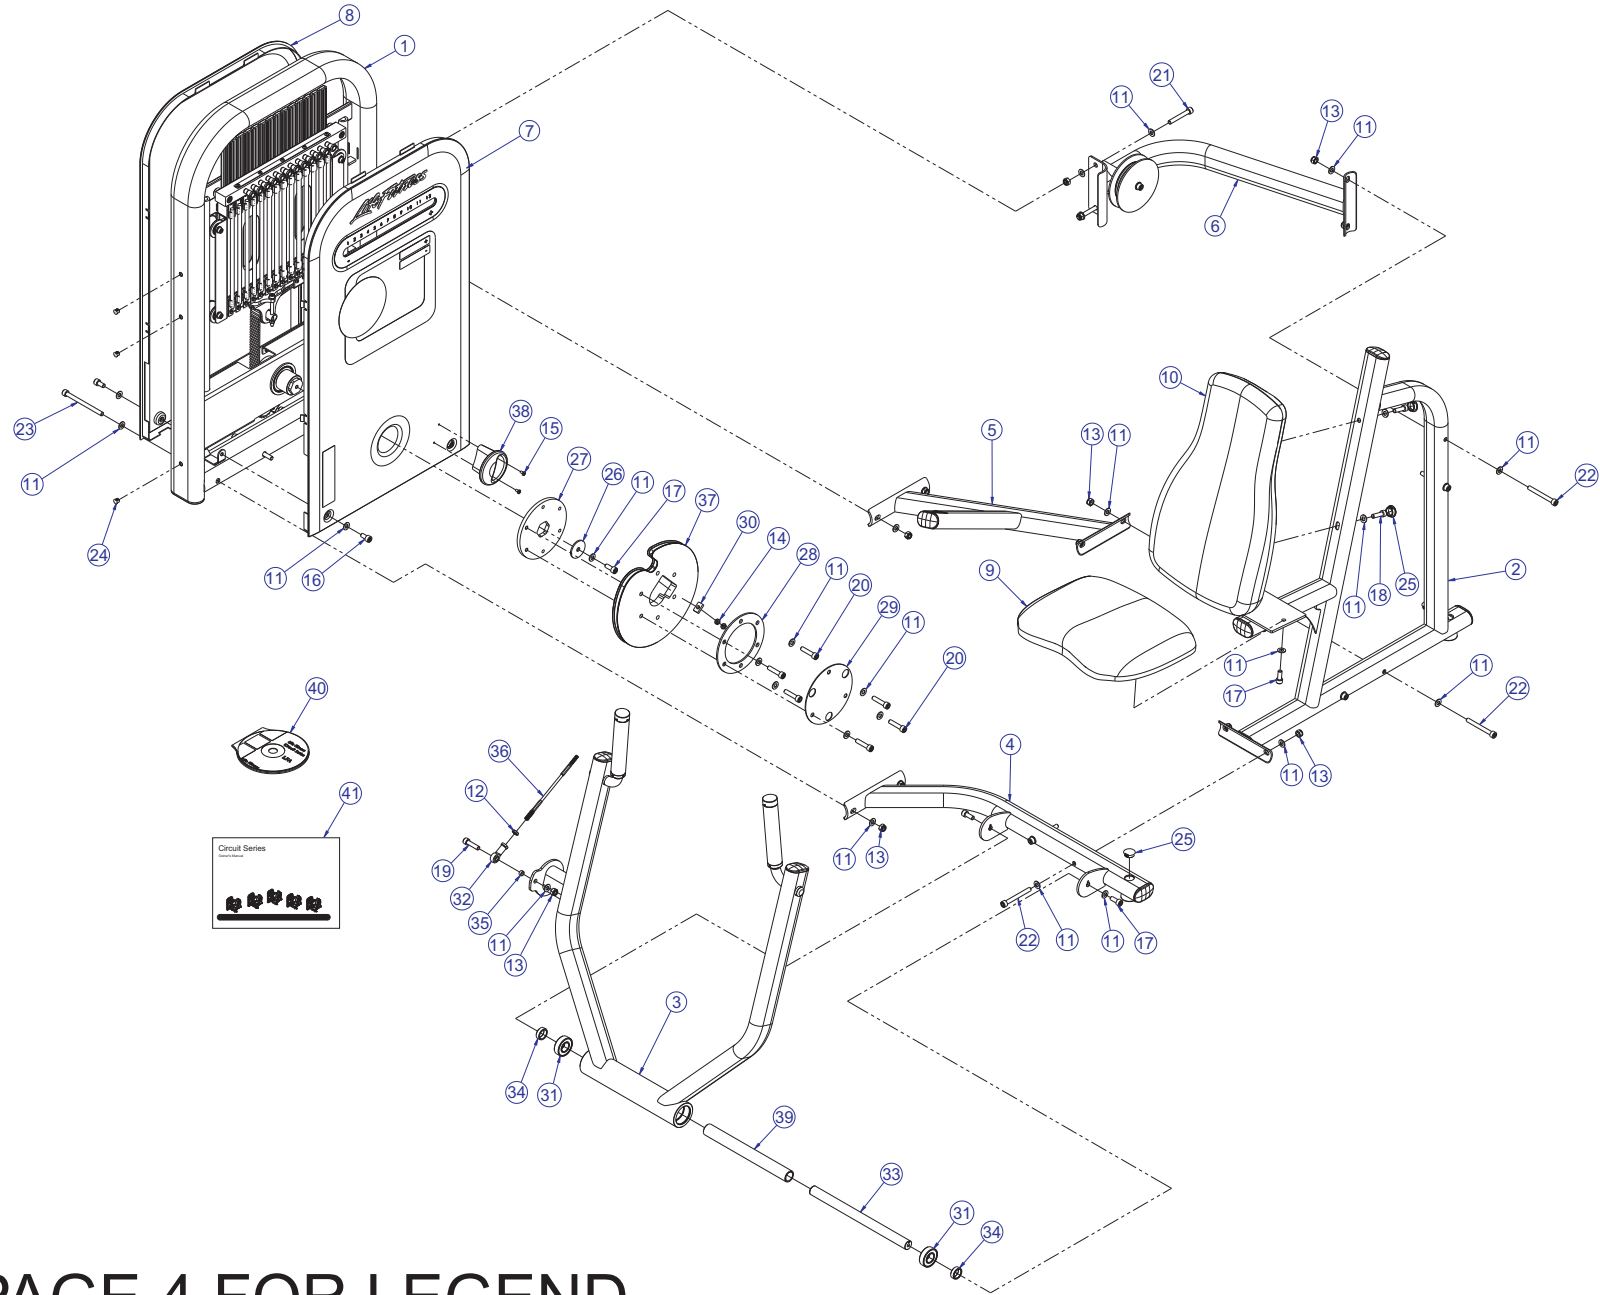

TCCP CHEST PRESS COMPONENT ASSEMBLY

SEE PAGE 4 FOR LEGEND

TCCP CHEST PRESS COMPONANT ASSEMBLY LEGEND

ITEM NO.	QTY.	PART NO.	DESCRIPTION
1	1	79854XX	ASSY, TC-TOWER, FINAL
2	1	80111XX	ASSY, TCCP, SEAT FRAME
3	1	80112XX	ASSY, TCCP WORKARM
4	1	80113XX	ASSY, TCCP, BRACE FRONT
5	1	80114XX	ASSY, TCCP, BRACE REAR
6	1	80115XX	ASSY, TCCP, BRACE UPPER
7	1	8024703	ASSY,TC-TOWER, SHROUD FRONT,TCCP
8	1	8024803	ASSY, TC-TOWER, SHROUD REAR, TCCP
9	1	72972XX	PAD, LARGE CHAIR
10	1	74741XX	PAD, LARGE BACK
11	42	3102514	WASHER, FLAT 3/8" SAE ST ZN
12	1	3236901	NUT, M10 X 1.5 JAM
13	13	3242002	NUT, M10 X 1.5 HEX NYLOCK
14	2	3247502	NUT, M8 X 1.25 HEX JAM ST ZN
15	2	3239101	SCREW, M5X10 PHL PAN TT ST
16	4	3251701	SCREW, M10 X1.5 20MM
17	5	3251702	SCREW, M10 X1.5 25MM
18	2	3251704	SCREW, M10 X1.5 35MM
19	1	3251705	SCREW, M10 X1.5 40MM
20	6	3251706	SCREW, M10 X1.5 45MM
21	2	3251711	SCREW, M10 X1.5 70MM
22	6	3251715	SCREW, M10 X1.5 90MM
23	4	3236220	SCREW, M10 X1.5 130MM
24	3	3237401	PLUG, 7/16" HOLE
25	4	3237403	PLUG, 1" HOLE
26	1	7322301	PLATE, 1.97 OD X .44 ID 10GA
27	1	7998495	PLATE, TC TOWER, OUTPUT
28	1	7998895	PLATE, TC-TOWER, RING
29	1	7998995	PLATE, TC-TOWER, COVER
30	1	8001801	PLATE,TC, CABLE RETAIN.
31	2	3235601	BEARING, 6205 BALL
32	1	3237901	ROD END, METRIC FEMALE
33	1	7316508	SHAFT, 25MM X 13.740
34	2	7330001	SPACER, INTERNAL X .403
35	1	7489402	BSHNG, .500 OD X .402 ID
36	1	7979701	CABLE, TCCP
37	1	7998501	CAM, TC, OUTPUT
38	1	8013201	GUARD, TC-TOWER, CAM
39	1	7330007	SPACER, INTERNAL X 11.765
40	1	8242201	MANUAL, TC, CD
41	1	8062801	MANUAL, TC, OWNERS