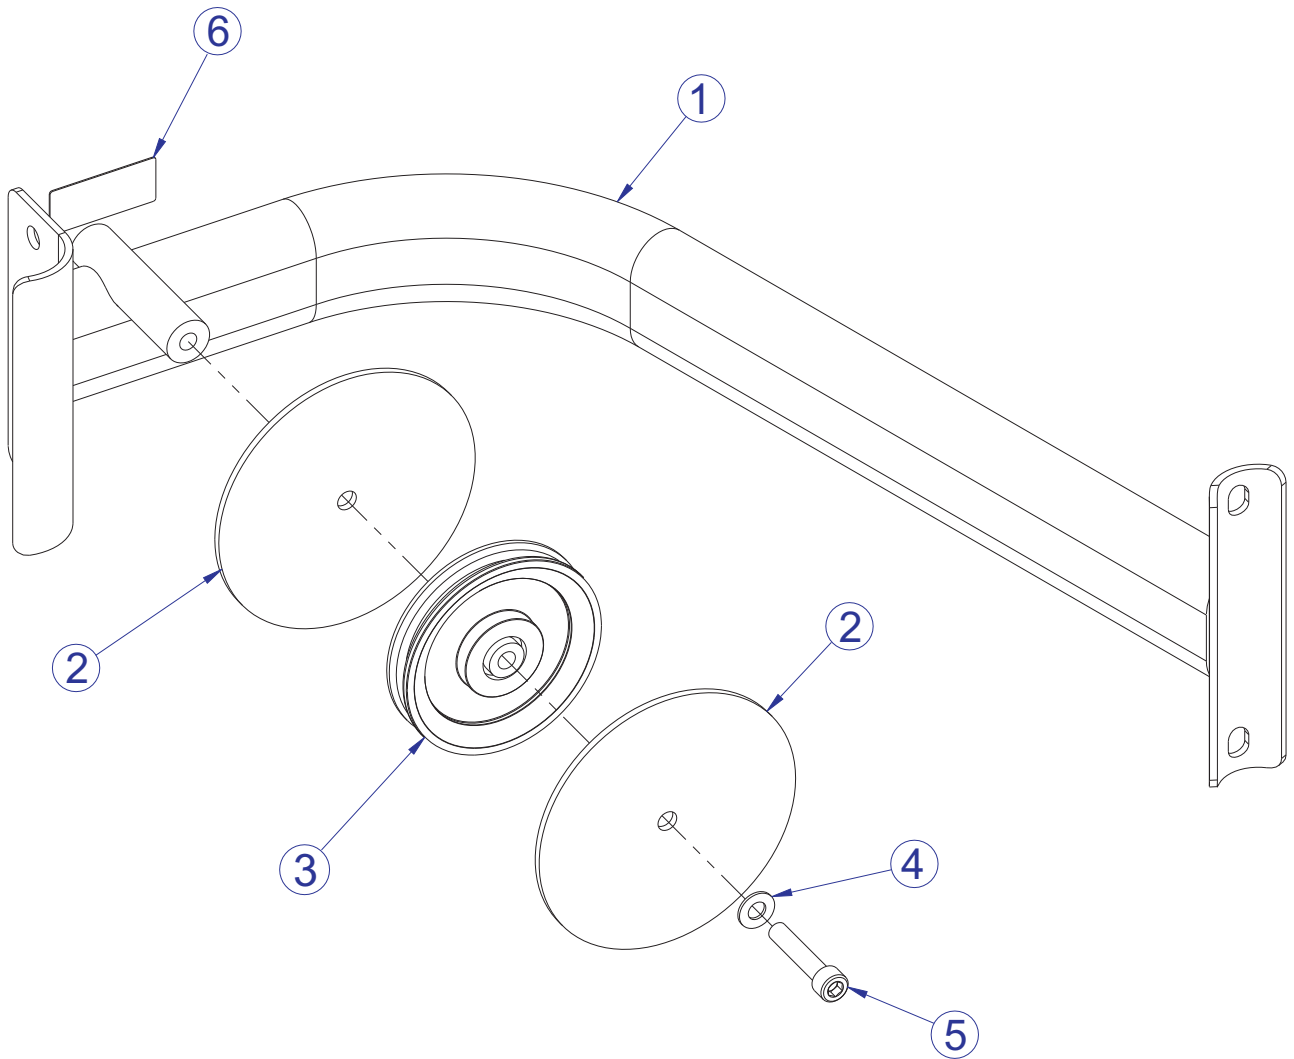

# TCCP CHEST PRESS REAR BRACE ASSEMBLY - 80114XX

---

ITEM NO.	QTY.	PART NO.	DESCRIPTION
1	1	80114XX	ASSY, TCCP BRACE REAR
2	1	7800501	CAP, SML FLOV END
3	1	8039501	LABEL, WARNING, TRIANGLE

# TCCP CHEST PRESS UPPER BRACE ASSEMBLY - 80115XX

ITEM NO.	QTY.	PART NO.	DESCRIPTION
1	1	80115XX	ASSY, TCCP BRACE UPPER
2	2	7979400	PLATE, PULLEY GUARD
3	1	3237801	PULLEY, 4.5" OD
4	1	3102514	WASHER, FLAT 3/8" SAE ST ZN
5	1	3251707	SCREW, M10 X1.5 50MM
6	1	8031701	LABEL, WARNING, 2.43 X 1.06