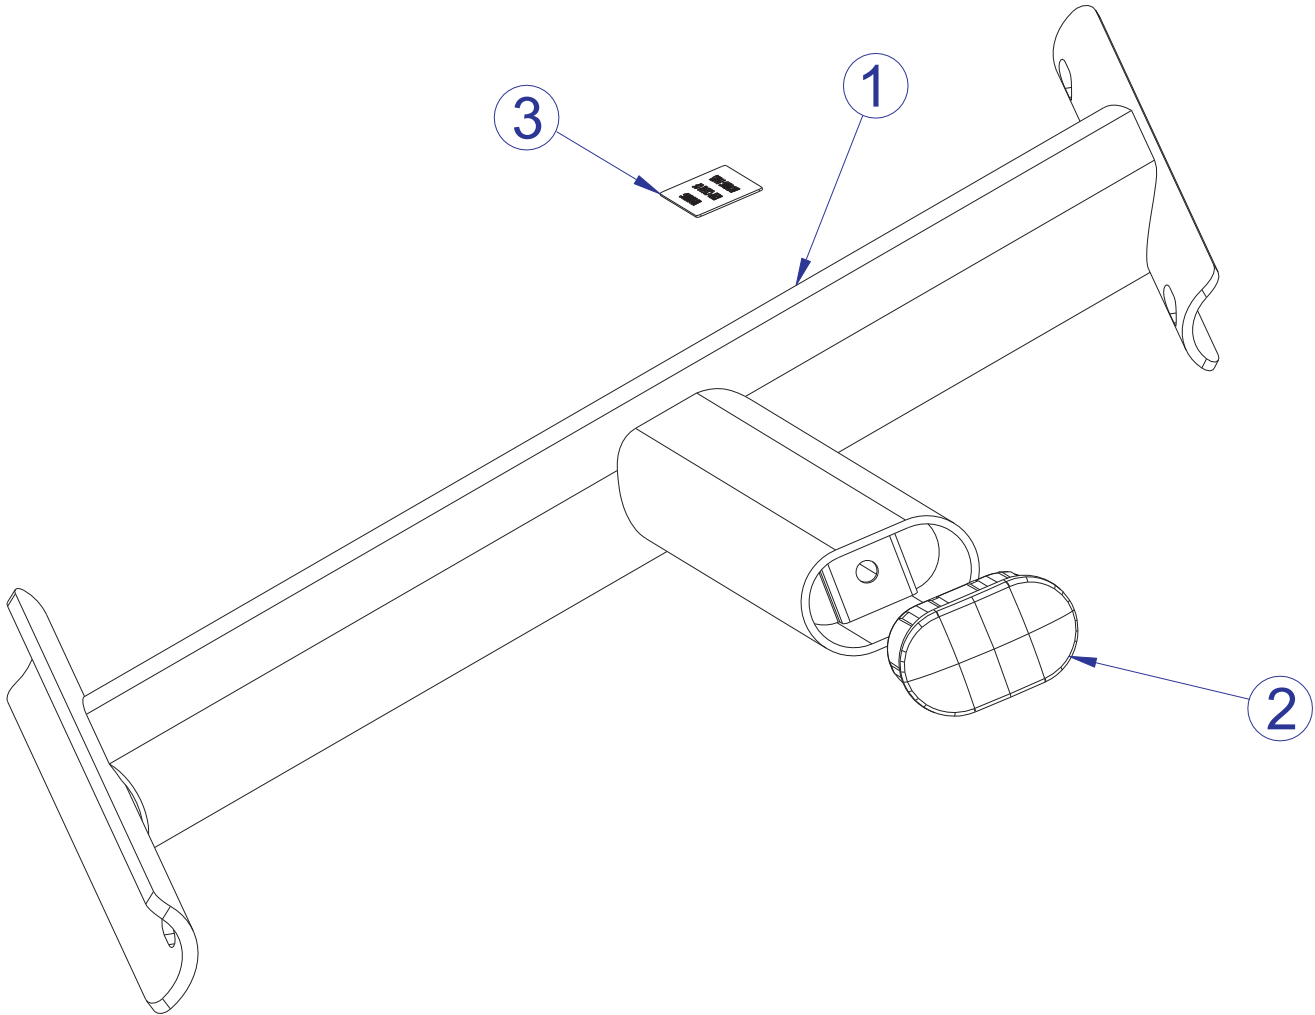

TCCP CHEST PRESS REAR BRACE ASSEMBLY - 80114XX

ITEM NO.	QTY.	PART NO.	DESCRIPTION
1	1	80114XX	ASSY, TCCP BRACE REAR
2	1	7800501	CAP, SML FLOV END
3	1	8039501	LABEL, WARNING, TRIANGLE