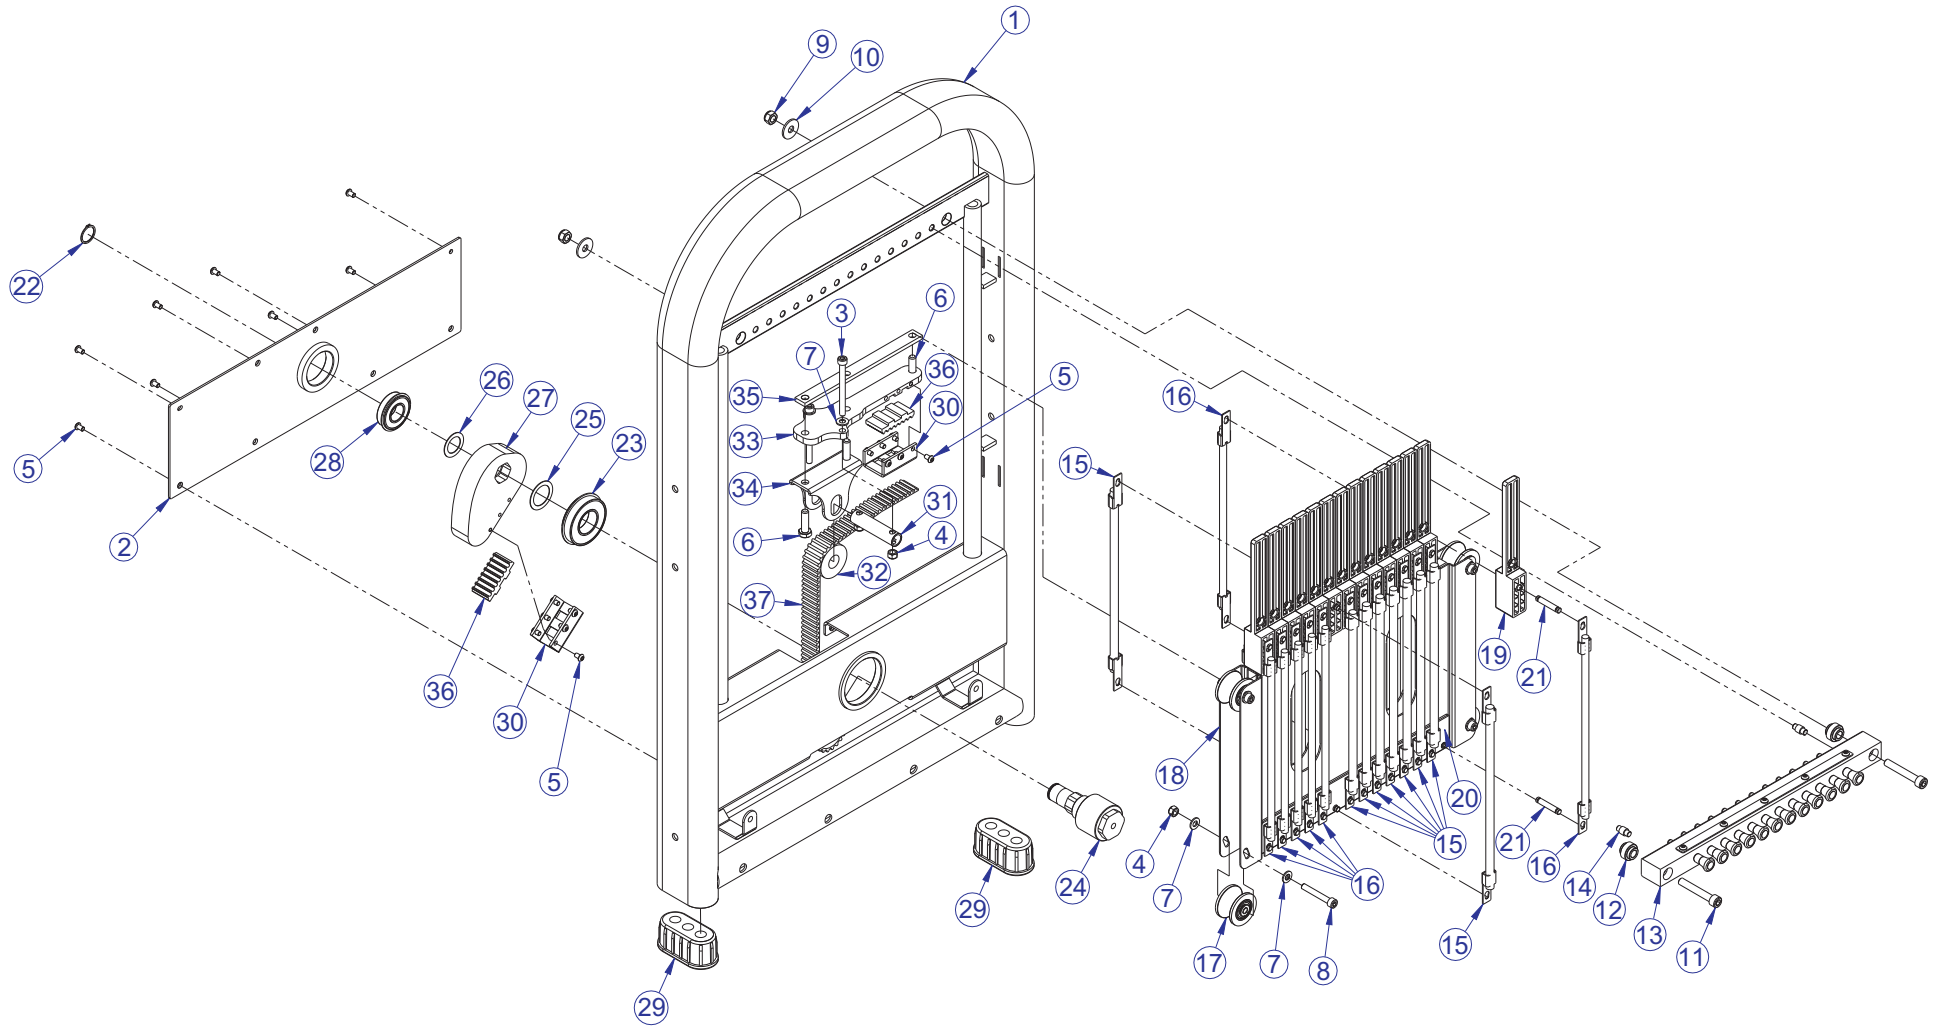

TCCP CHEST PRESS TOWER ASSEMBLY - 79854XX

SEE PAGE 12 FOR LEGEND

TCCP CHEST PRESS TOWER ASSEMBLY LEGEND

ITEM NO.	QTY.	PART NO.	DESCRIPTION
1	1	79855XX	WLDMT, TC-TOWER, FRAME
2	1	79856XX	WLDMT, TC-TOWER, COVER
3	2	3253915	SCREW, M8 X1.25 90MM
4	6	3242004	NUT, M8 X 1.25 HEX NYLOCK
5	20	3252802	M6-1.0 X 10 HXS BUT CS ST ZN
6	3	3251204	SCREW, M10 X1.5 X 35MM UNS HEX CS ST ZN
7	10	3102509	WASHER, TYPE A PLAIN
8	4	3253908	SCREW, M8 X1.25 55MM
9	2	3242002	NUT, M10 X 1.5 HEX NYLOCK
10	2	3257401	WASHER, FLAT, ST, ZN
11	2	3251710	SCREW, M10 X1.5 65MM
12	2	7996101	SPACER, TC-TOWER, HEADER
13	1	7995801	ASSY, TC-TOWER, HEADER
14	2	8015701	PIN, TC-TOWER, BLOCK FIXED
15	16	8015001	ASSY, CORD, BUNGEE 1/2"
16	12	8014901	ASSY, CORD, BUNGEE 3/8"
17	4	8018401	ASSY, ROLLER
18	1	7985795	WLDMT, TC-TOWER, CARRIAGE
19	14	8013101	SELECT BLOCK, TC-TOWER
20	2	8013301	PLATE, BUNGEE SPACER
21	28	8015601	PIN, TC-TOWER, BUNGEE
22	1	3232420	RING, BRE .926, 5100-98 ST PP B
23	1	3256901	BEARING, 6207NR BALL
24	1	7995701	AXLE, TC-TOWER
25	1	7882701	SHIM, 1.225-1.75-.03
26	1	7882801	SHIM, 1.005-1.50-.03
27	1	8019901	CAM, TC-TOWER
28	1	3257001	BEARING, 6205NR BALL
29	2	8012901	CAP, MFLOV END
30	2	8019201	BRKT, TC-TOWER, BELT
31	1	8019501	SHAFT, TC-TOWER,PULLEY
32	1	8019701	ROLLER, TC-TOWER, BELT
33	1	8019401	PLATE, TC-TOWER, PULLEY MOUNT
34	1	8019301	BRKT, TC-TOWER, PULLEY
35	1	8024301	PLATE, TC-TOWER, SPACER
36	2	8019601	BLOCK, BELT, TC-TOWER
37	1	8026401	BELT, 30MM, KEVLAR