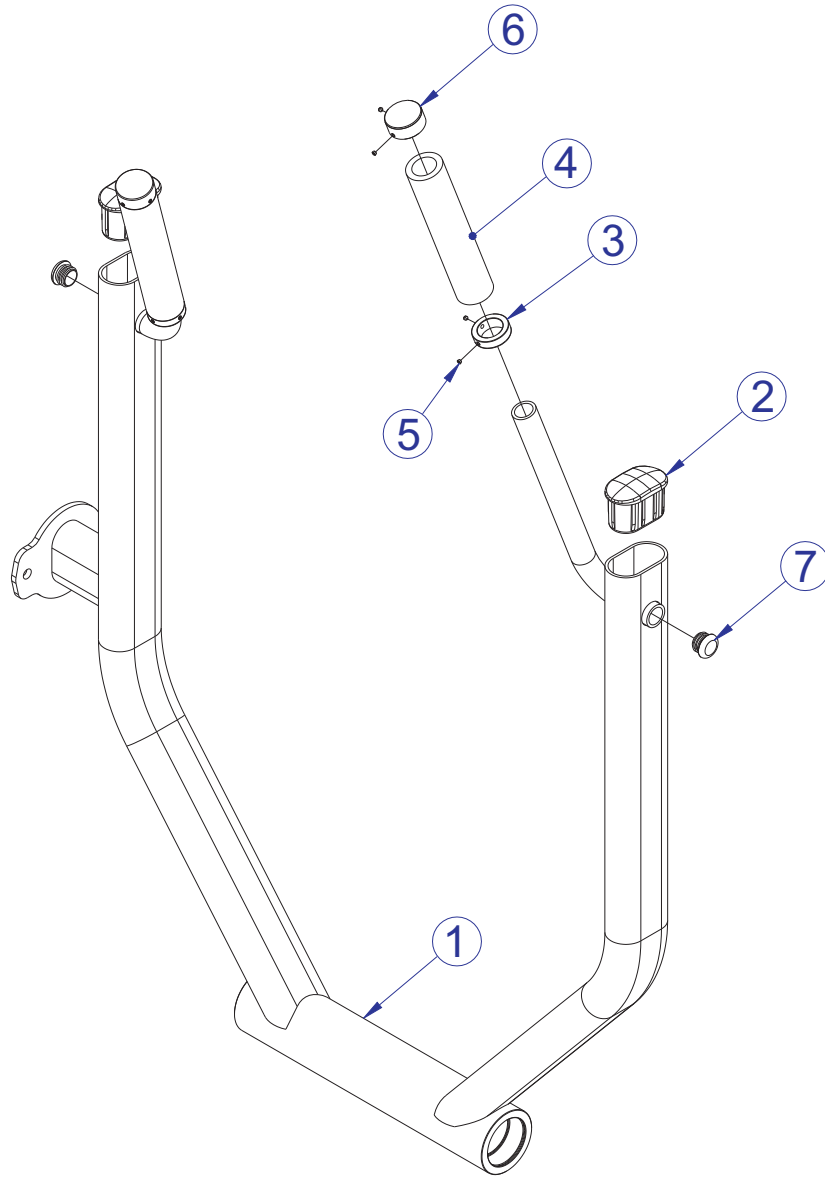

TCCP CHEST PRESS WORKARM ASSEMBLY- 80112XX

ITEM NO.	QTY.	PART NO.	DESCRIPTION
1	1	80112XX	ASSY, TCCP WORKARM
2	2	7800501	CAP, SML FLOV END
3	2	7662802	RING, GRIP 1.50 OD
4	2	3235802	GRIP, 1.50 OD
5	8	3247701	M4 X .7 HXS NO CUP ST BO
6	2	7662902	CAP, GRIP 1.50 OD
7	2	3119304	CAP, END 1.00 DIA RD 10-12 GA
8	1	8039501	LABEL, WARNING, TRIANGLE