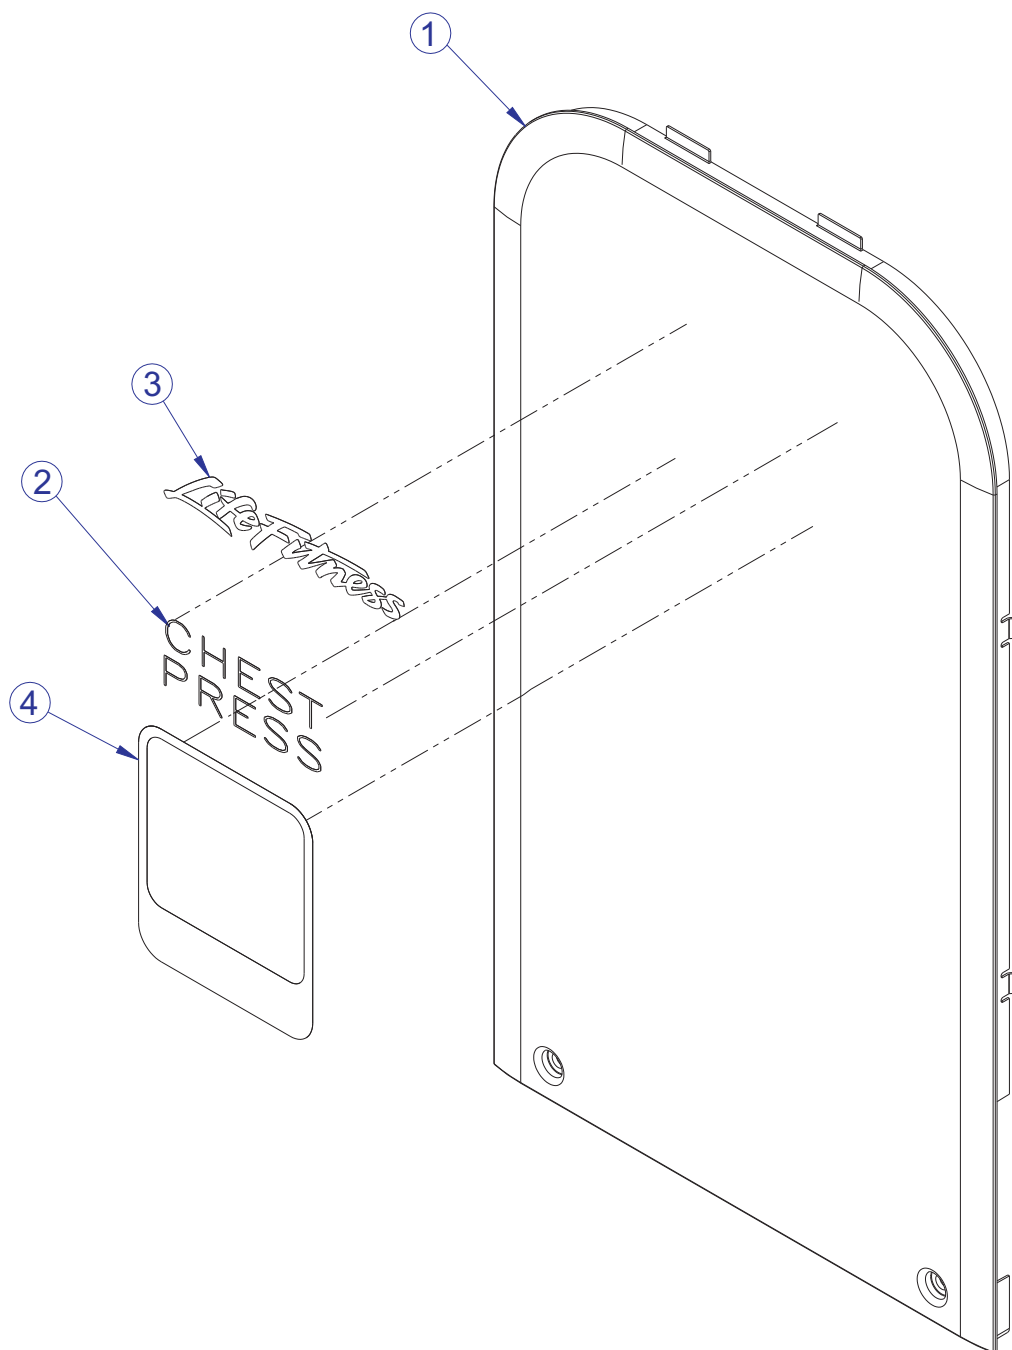

TCCP CHEST PRESS REAR SHROUD ASSEMBLY - 8024803

ITEM NO.	QTY.	PART NO.	DESCRIPTION
1	1	8012701	SHROUD, TC-TOWER, REAR
2	1	8024903	LABEL, STRENGTH CIRCUIT, TCCP
3	1	8037701	LABEL, TC, LIFE FITNESS
4	1	8038003	LABEL, TCCP, PLACARD REAR