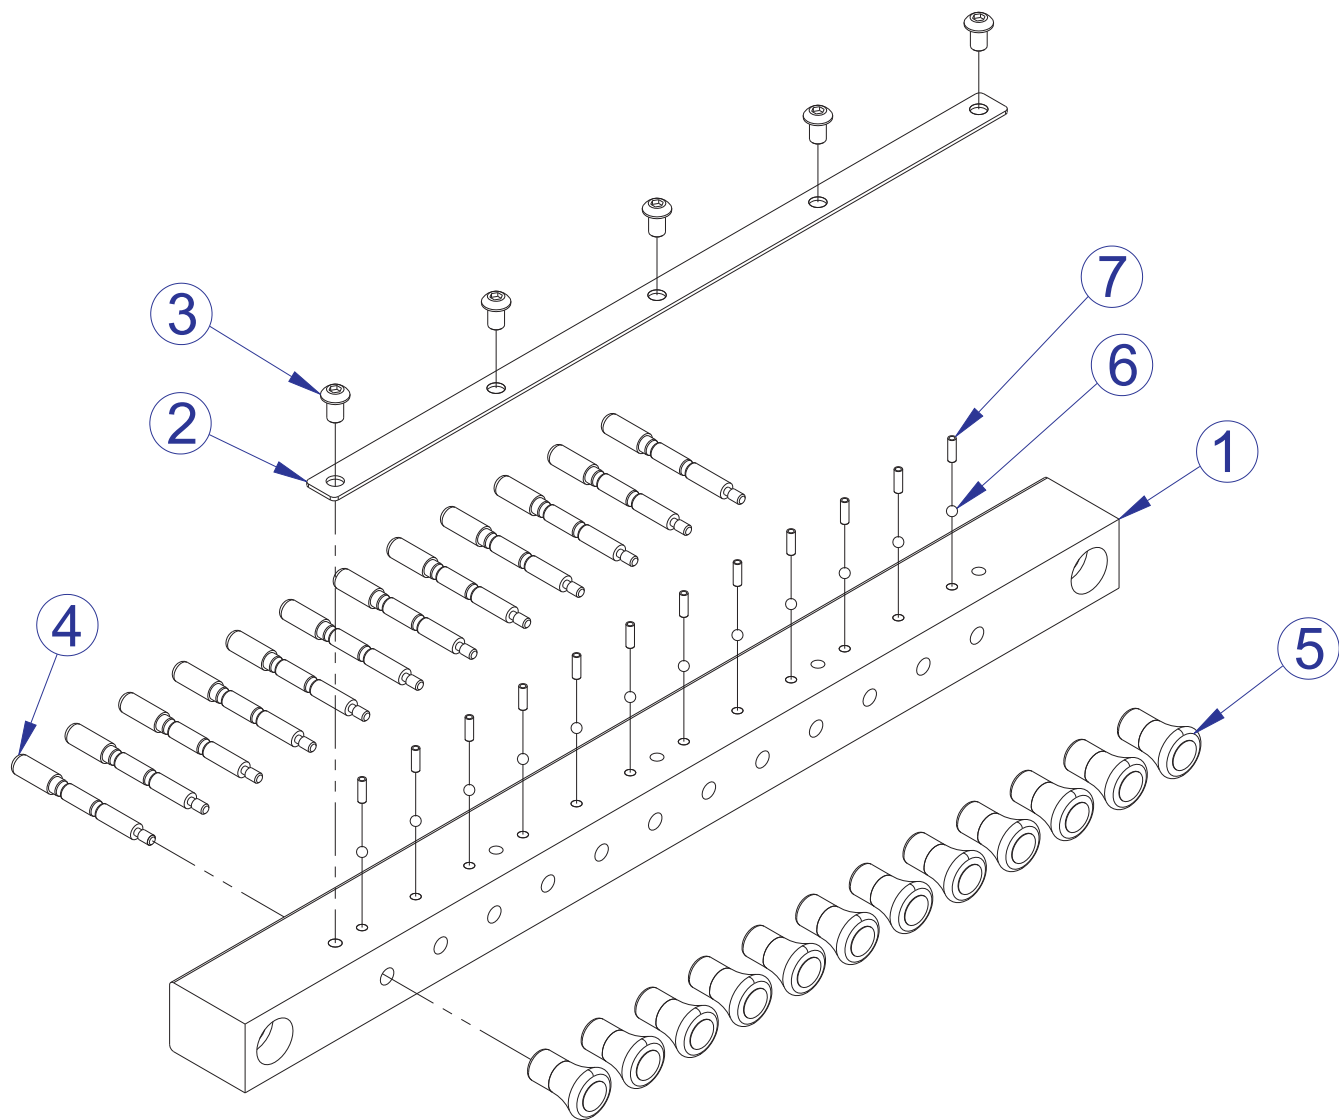

# TCCP CHEST PRESS TOWER ASSEMBLY LEGEND

ITEM NO.	QTY.	PART NO.	DESCRIPTION
1	1	79855XX	WLDMT, TC-TOWER, FRAME
2	1	79856XX	WLDMT, TC-TOWER, COVER
3	2	3253915	SCREW, M8 X1.25 90MM
4	6	3242004	NUT, M8 X 1.25 HEX NYLOCK
5	20	3252802	M6-1.0 X 10 HXS BUT CS ST ZN
6	3	3251204	SCREW, M10 X1.5 X 35MM UNS HEX CS ST ZN
7	10	3102509	WASHER, TYPE A PLAIN
8	4	3253908	SCREW, M8 X1.25 55MM
9	2	3242002	NUT, M10 X 1.5 HEX NYLOCK
10	2	3257401	WASHER, FLAT, ST, ZN
11	2	3251710	SCREW, M10 X1.5 65MM
12	2	7996101	SPACER, TC-TOWER, HEADER
13	1	7995801	ASSY, TC-TOWER, HEADER
14	2	8015701	PIN, TC-TOWER, BLOCK FIXED
15	16	8015001	ASSY, CORD, BUNGEE 1/2"
16	12	8014901	ASSY, CORD, BUNGEE 3/8"
17	4	8018401	ASSY, ROLLER
18	1	7985795	WLDMT, TC-TOWER, CARRIAGE
19	14	8013101	SELECT BLOCK, TC-TOWER
20	2	8013301	PLATE, BUNGEE SPACER
21	28	8015601	PIN, TC-TOWER, BUNGEE
22	1	3232420	RING, BRE .926, 5100-98 ST PP B
23	1	3256901	BEARING, 6207NR BALL
24	1	7995701	AXLE, TC-TOWER
25	1	7882701	SHIM, 1.225-1.75-.03
26	1	7882801	SHIM, 1.005-1.50-.03
27	1	8019901	CAM, TC-TOWER
28	1	3257001	BEARING, 6205NR BALL
29	2	8012901	CAP, MFLOV END
30	2	8019201	BRKT, TC-TOWER, BELT
31	1	8019501	SHAFT, TC-TOWER,PULLEY
32	1	8019701	ROLLER, TC-TOWER, BELT
33	1	8019401	PLATE, TC-TOWER, PULLEY MOUNT
34	1	8019301	BRKT, TC-TOWER, PULLEY
35	1	8024301	PLATE, TC-TOWER, SPACER
36	2	8019601	BLOCK, BELT, TC-TOWER
37	1	8026401	BELT, 30MM, KEVLAR

# TCCP CHEST PRESS TOWER HEADER ASSEMBLY - 7995801

ITEM NO.	QTY.	PART NO.	DESCRIPTION
1	1	7995901	BAR, HEADER, FRONT
2	1	7996001	PLATE, SPRING RETAINER
3	5	3262001	M6-1.0 X 10 TORX BUT CS ST ZN
4	12	8020001	PIN, TC-TOWER, SELECTOR
5	12	8013001	KNOB, TC-TOWER, PIN
6	12	3265601	BALL, CHROME ALLOY STEEL X 3.5MM
7	12	3253202	SPRING, .12 DIA X .438 X .018 WIRE DIA