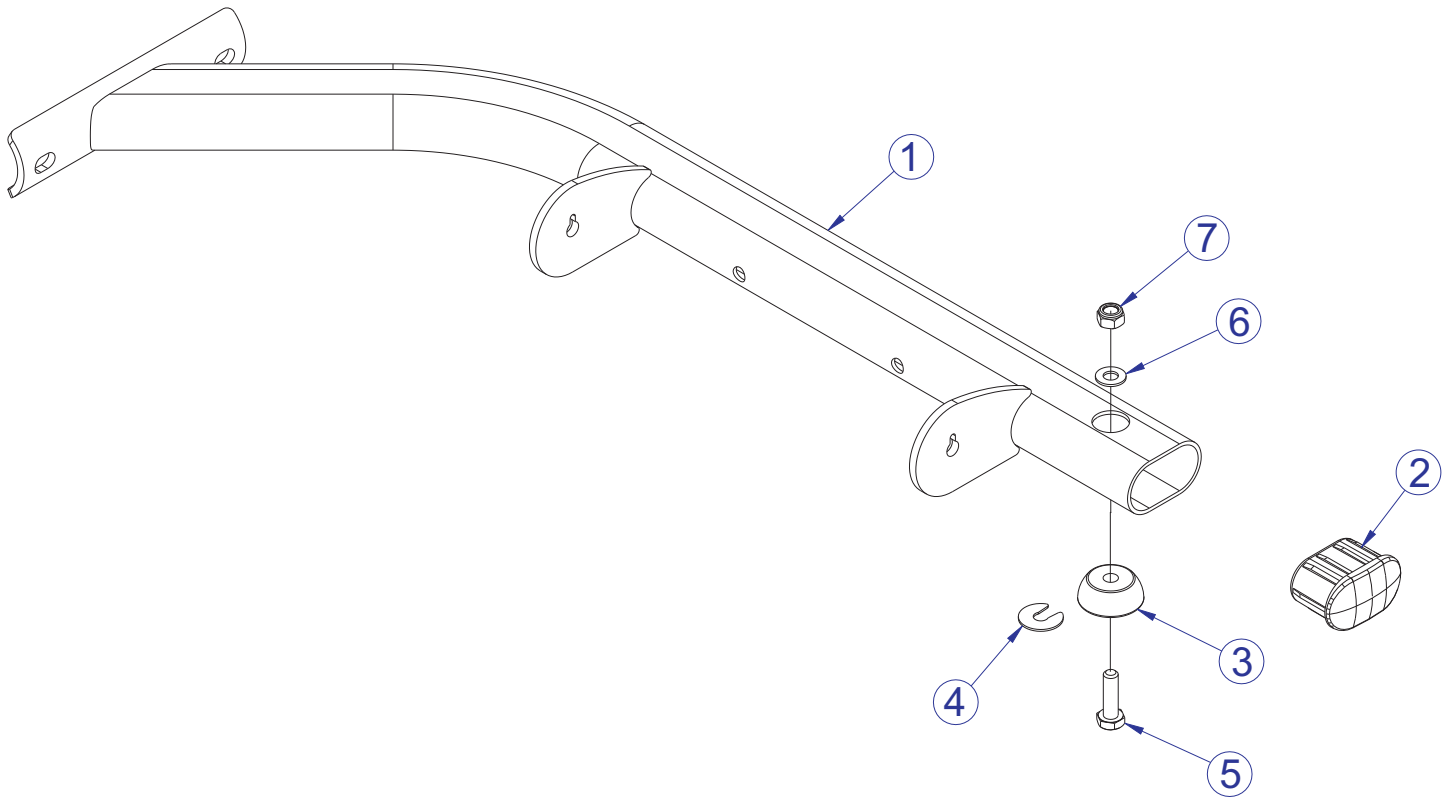

TCCP CHEST PRESS FRONT BRACE ASSEMBLY - 80113XX

ITEM NO.	QTY.	PART NO.	DESCRIPTION
1	1	80113XX	ASSY, TCCP BRACE FRONT
2	1	7800501	CAP, SML FLOV END
3	1	7893001	FOOT, LEVELER
4	1	7893101	SHIM, FOOT LEVELER
5	1	3251204	SCREW, M10 X1.5 X 35MM UNS HEX CS ST ZN
6	1	3102514	WASHER, FLAT 3/8" SAE ST ZN
7	1	3242002	NUT, M10 X 1.5 HEX NYLOCK