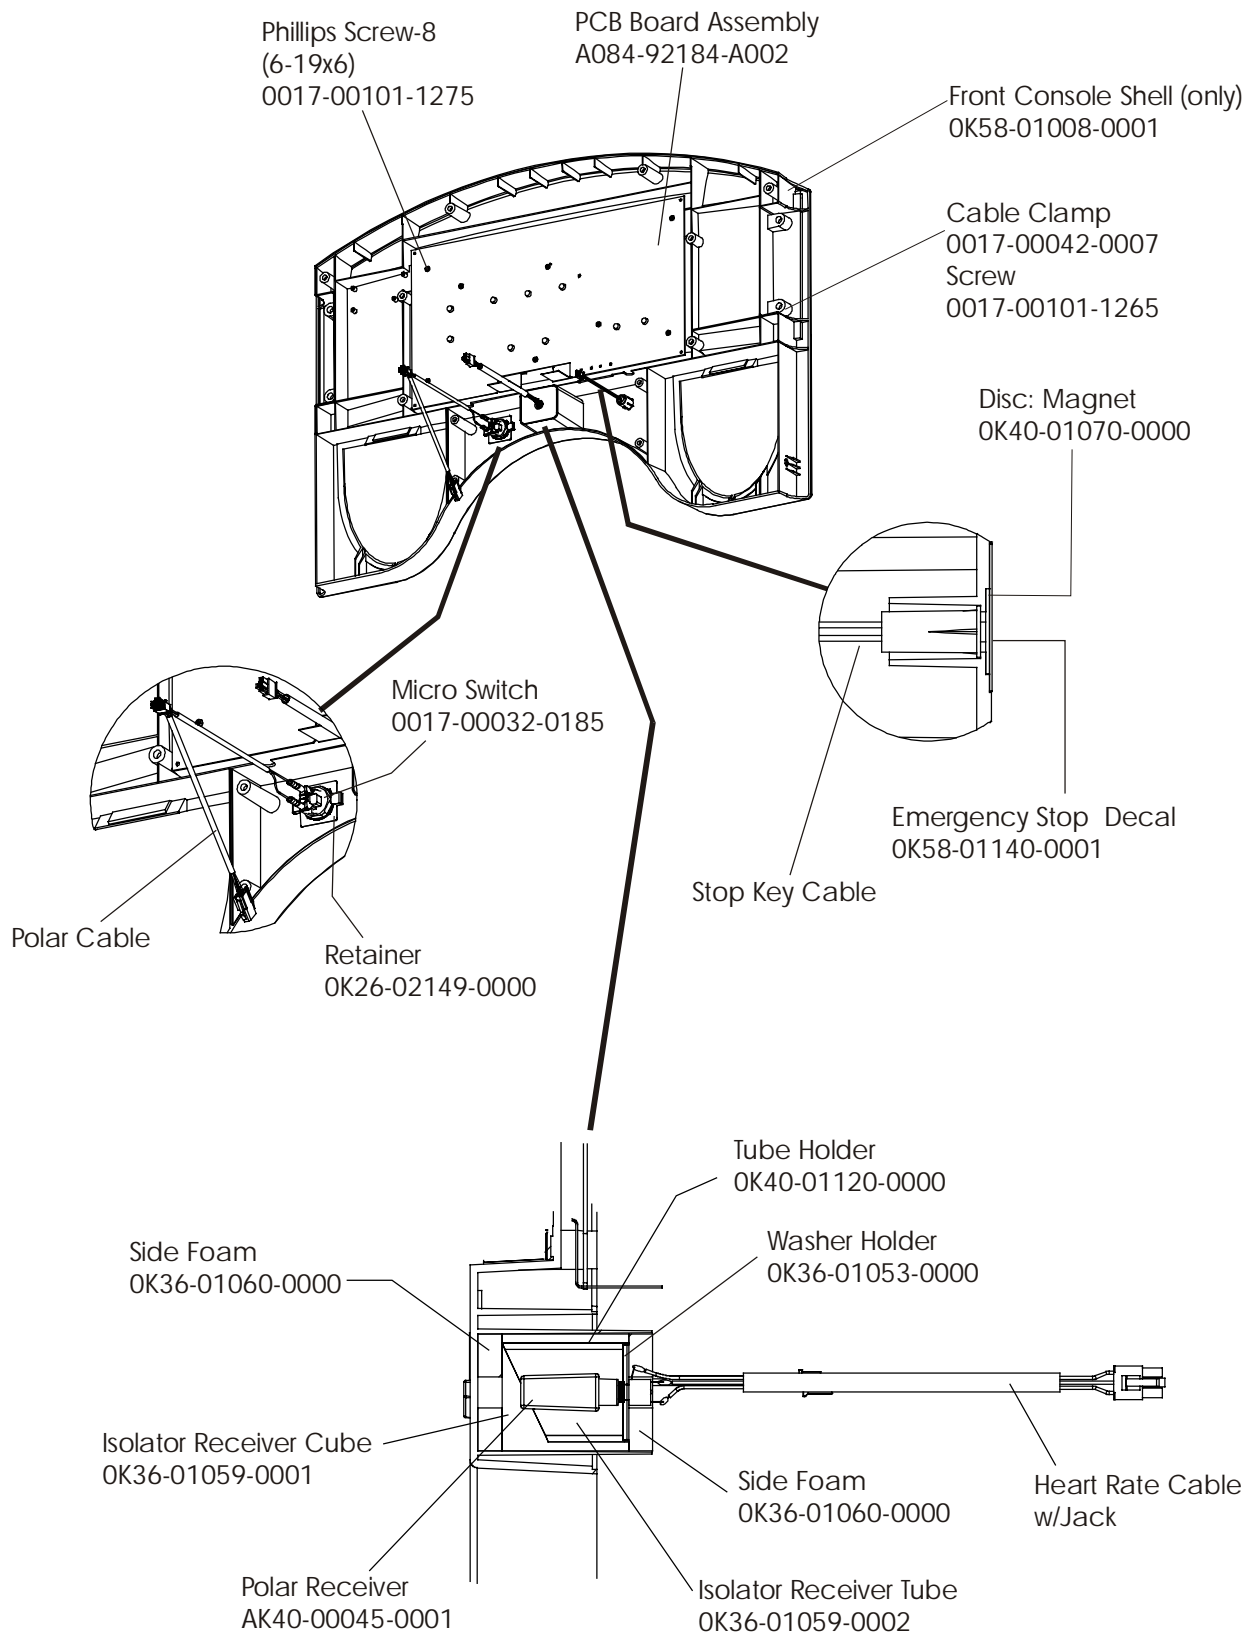

TR91 Treadmill Frame Assembly

TR91-0100-34

TR91 Treadmill Console (External View)

TR91-0100-34

**TR91 Treadmill
Console (Internal View)**

TR91-0100-34

TR91 Treadmill
Belt, Deck, Rear Roller

TR91-0100-34

TR91 Treadmill Lift Motor and Lift Frame

TR91-0100-34

TR91 Treadmill Power Box Assembly

TR91-0100-34

ON/OFF
Power Switch
0017-00032-0198

Circuit Breaker 3-AMP
0017-00003-0700

TOP VIEW

Transformer (EURO Only)
0017-00003-0905

Phillips Pan
Head Screw
(8-32x6)
0017-00101-0162

Phillips Pan
Head Screw
(8-32x8)
0017-00101-1182

Transformer Bracket
OK58-00120-0004

Jumper Line
AK58-00120-0004 - 240V
AK58-00120-0003 - 230V
AK58-00120-0002 - 200V
AK58-00120-0001 - 100V
AK58-00120-0000 - 120V

To Power Module

TR91 Treadmill Idler Arm Assembly

TR91-0100-34

TR91 Treadmill
Leveler Assy – AK58-00052-0000

TR91-0100-34

TR91 Treadmill
Front Roller Assy – AK58-00066-0000

TR91-0100-34