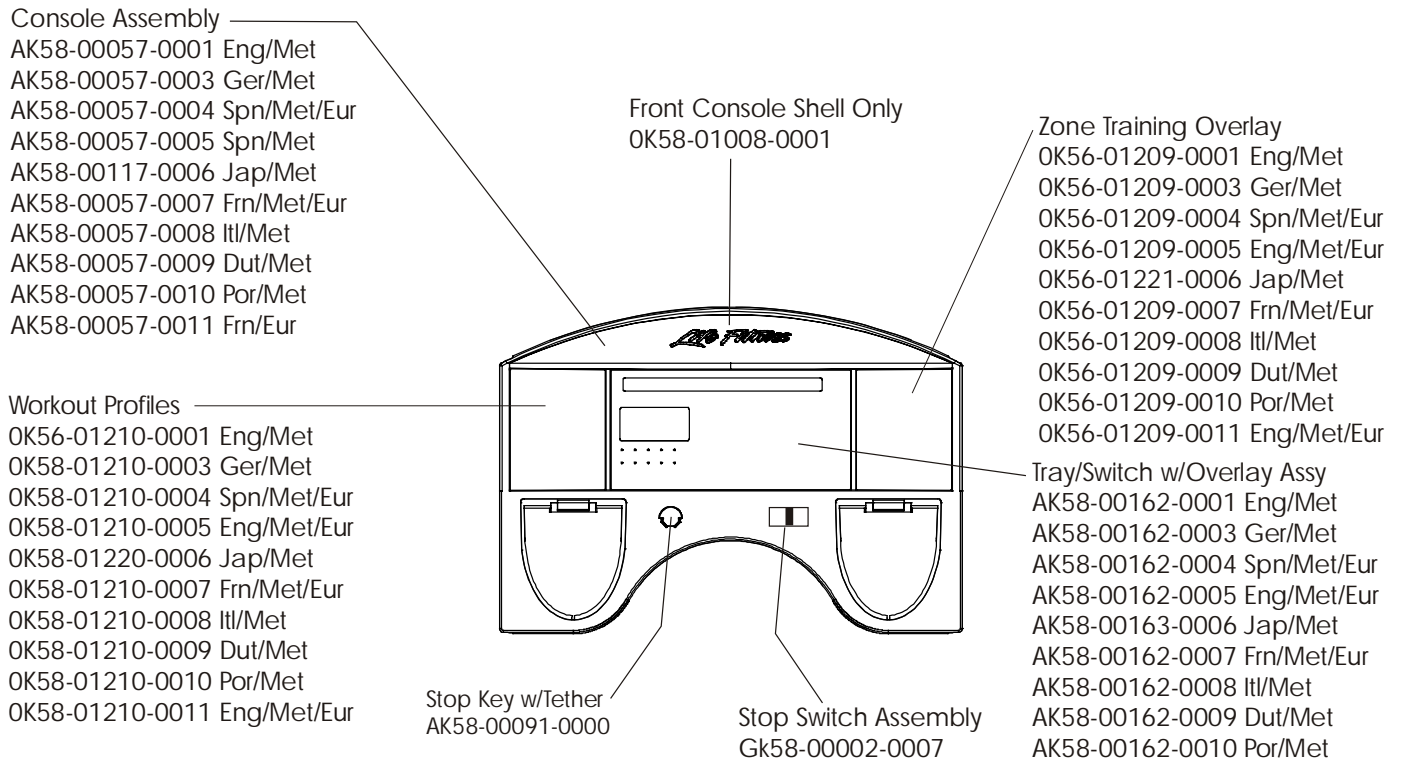

TR91 Treadmill Frame Assembly

TR91-0100-34

TR91 Treadmill Console (External View)

TR91-0100-34

**TR91 Treadmill
Console (Internal View)**

TR91-0100-34

TR91 Treadmill
Belt, Deck, Rear Roller

TR91-0100-34

TR91 Treadmill Lift Motor and Lift Frame

TR91-0100-34

TR91 Treadmill Power Box Assembly

TR91-0100-34

ON/OFF
Power Switch
0017-00032-0198

Circuit Breaker 3-AMP
0017-00003-0700

TOP VIEW

Transformer (EURO Only)
0017-00003-0905

Phillips Pan
Head Screw
(8-32x6)
0017-00101-0162

Phillips Pan
Head Screw
(8-32x8)
0017-00101-1182

Transformer Bracket
OK58-00120-0004

Jumper Line
AK58-00120-0004 - 240V
AK58-00120-0003 - 230V
AK58-00120-0002 - 200V
AK58-00120-0001 - 100V
AK58-00120-0000 - 120V