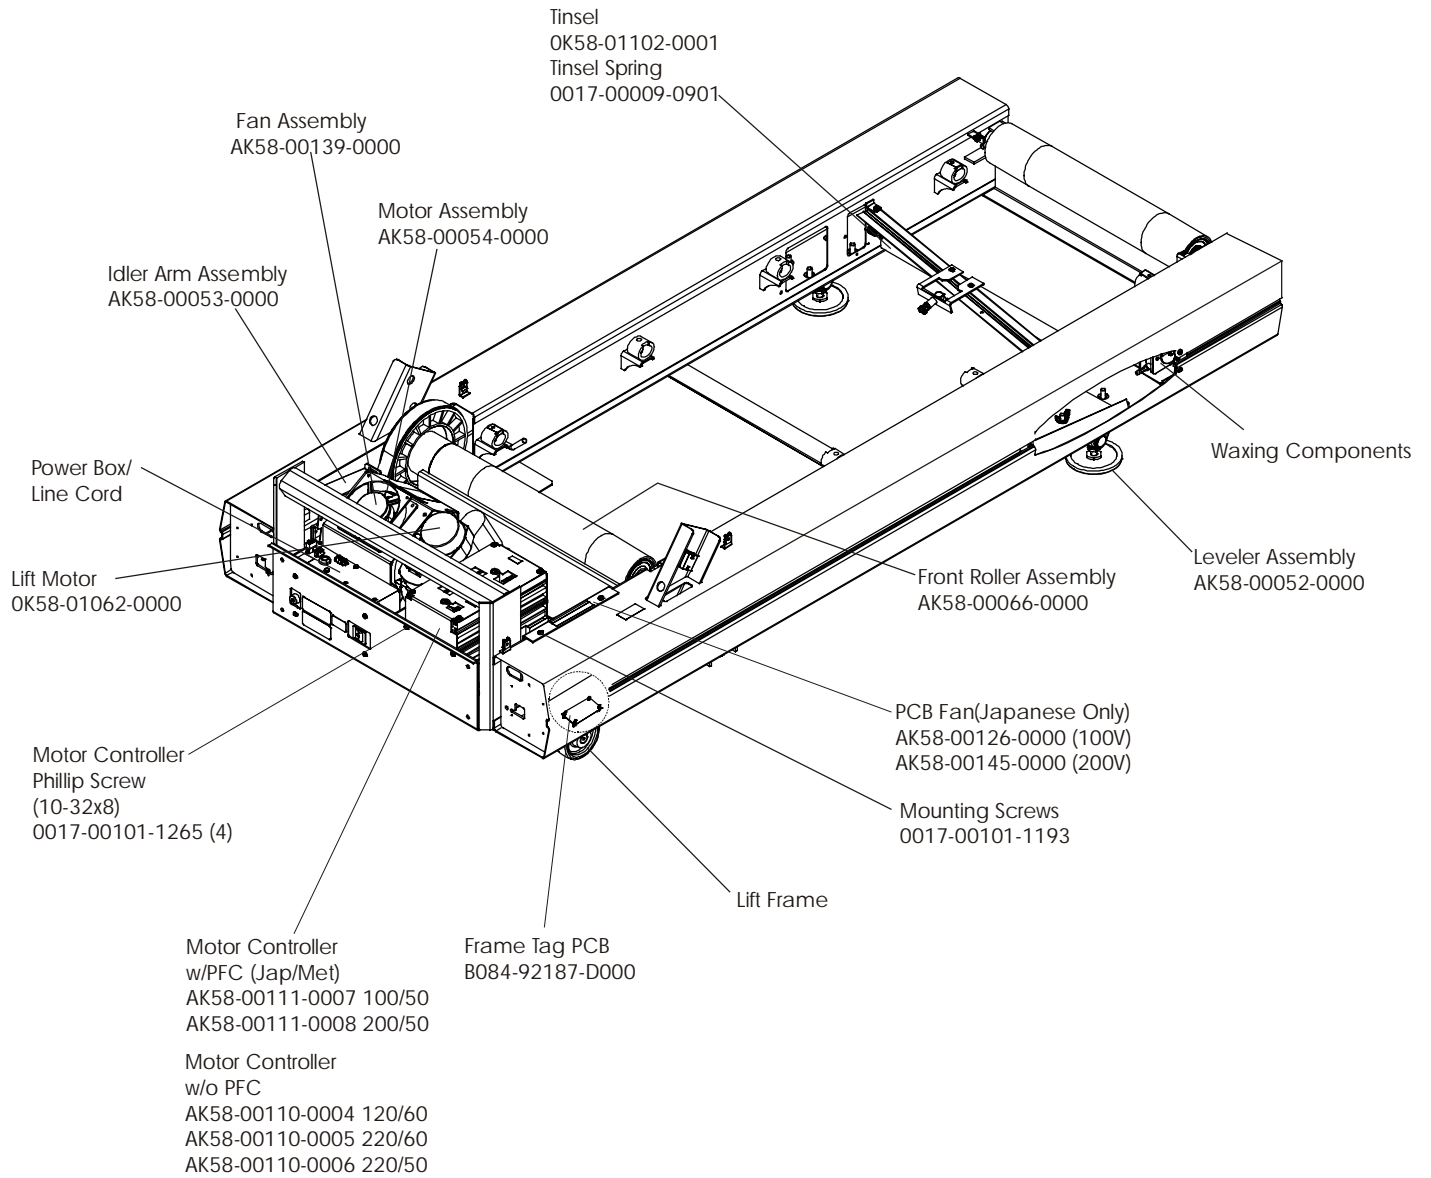

TR91 Treadmill Frame Assembly

TR91-0100-34

TR91 Treadmill Console (External View)

TR91-0100-34

**TR91 Treadmill
Console (Internal View)**

TR91-0100-34

TR91 Treadmill
Belt, Deck, Rear Roller

TR91-0100-34

TR91 Treadmill Lift Motor and Lift Frame

TR91-0100-34

TR91 Treadmill Power Box Assembly

TR91-0100-34

ON/OFF
Power Switch
0017-00032-0198

Circuit Breaker 3-AMP
0017-00003-0700

TOP VIEW

Transformer (EURO Only)
0017-00003-0905

Phillips Pan
Head Screw
(8-32x6)
0017-00101-0162

Phillips Pan
Head Screw
(8-32x8)
0017-00101-1182

Transformer Bracket
OK58-00120-0004

Jumper Line
AK58-00120-0004 - 240V
AK58-00120-0003 - 230V
AK58-00120-0002 - 200V
AK58-00120-0001 - 100V
AK58-00120-0000 - 120V

To Power Module

TR91 Treadmill Idler Arm Assembly

TR91-0100-34

TR91 Treadmill
Leveler Assy – AK58-00052-0000

TR91-0100-34

TR91 Treadmill
Front Roller Assy – AK58-00066-0000

TR91-0100-34