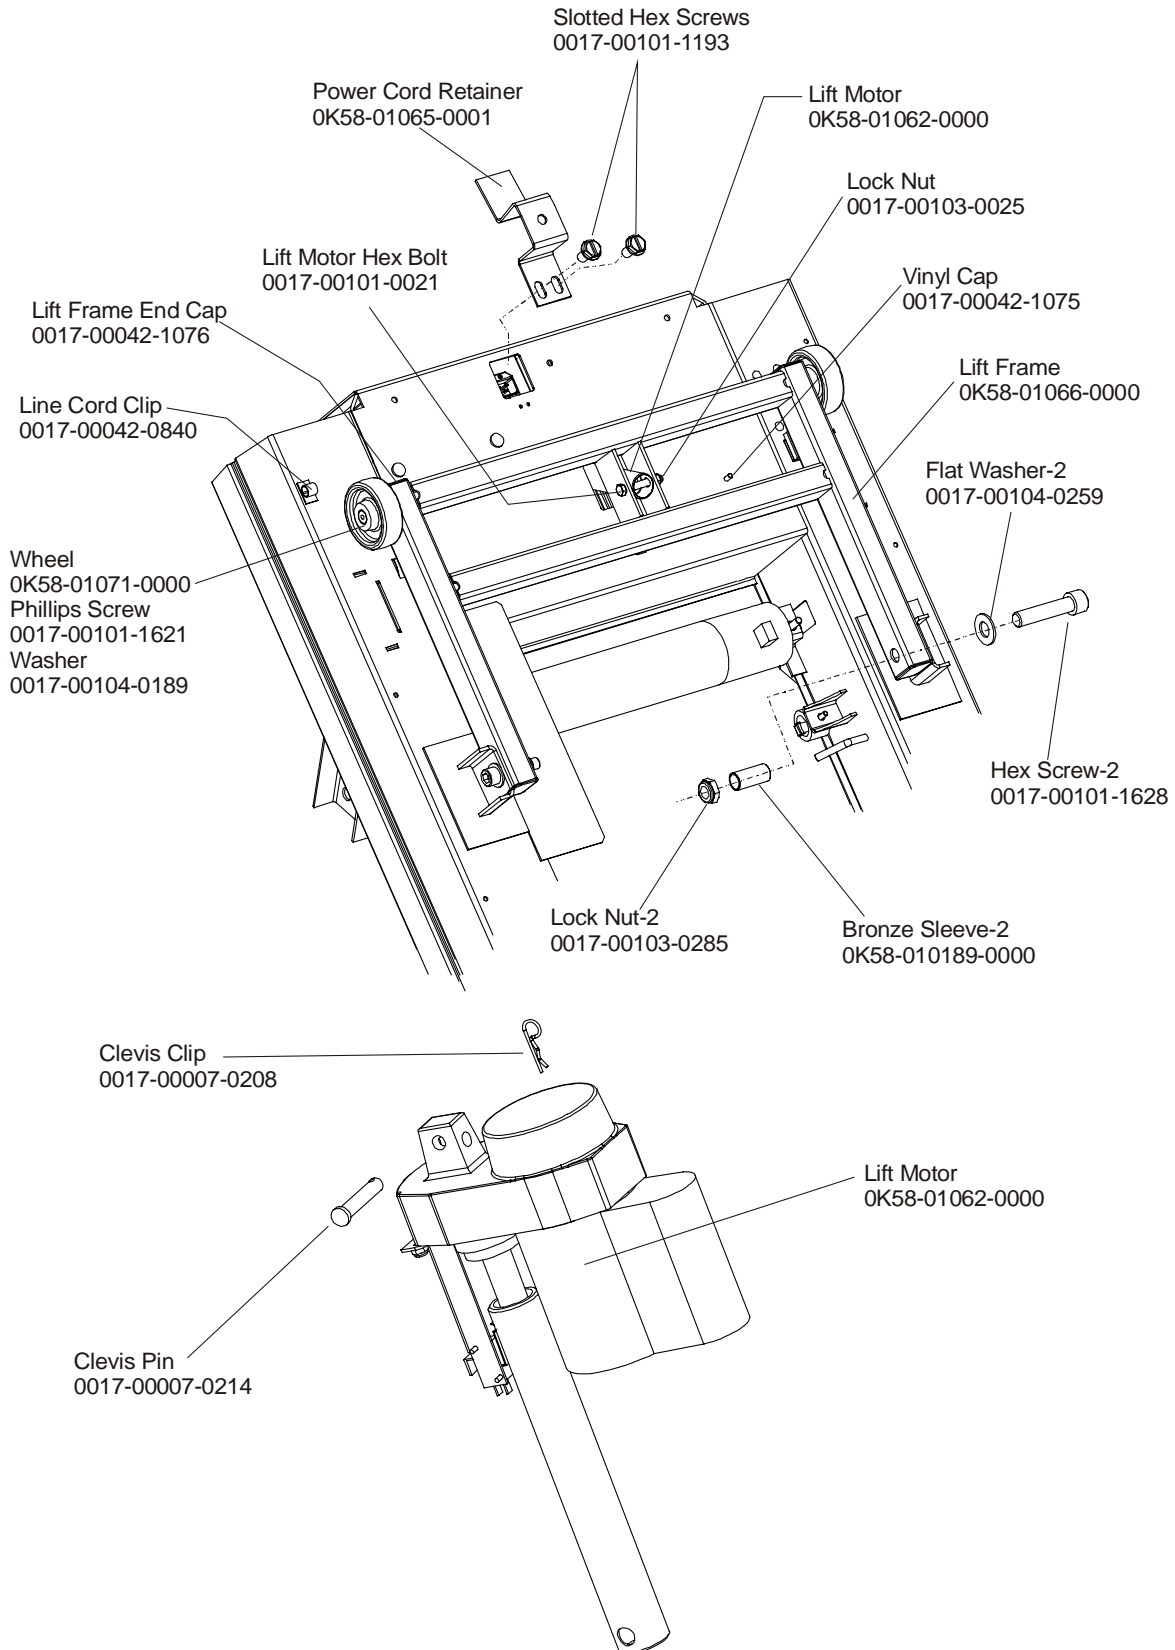

TR91 Treadmill Frame Assembly

TR91-0100-34

TR91 Treadmill Console (External View)

TR91-0100-34

**TR91 Treadmill
Console (Internal View)**

TR91-0100-34

TR91 Treadmill
Belt, Deck, Rear Roller

TR91-0100-34

TR91 Treadmill Lift Motor and Lift Frame

TR91-0100-34

TR91 Treadmill Power Box Assembly

TR91-0100-34

ON/OFF
Power Switch
0017-00032-0198

Circuit Breaker 3-AMP
0017-00003-0700

TOP VIEW

Transformer (EURO Only)
0017-00003-0905

Phillips Pan
Head Screw
(8-32x6)
0017-00101-0162

Phillips Pan
Head Screw
(8-32x8)
0017-00101-1182

Transformer Bracket
OK58-00120-0004

Jumper Line
AK58-00120-0004 - 240V
AK58-00120-0003 - 230V
AK58-00120-0002 - 200V
AK58-00120-0001 - 100V
AK58-00120-0000 - 120V

To Power Module

TR91 Treadmill Idler Arm Assembly

TR91-0100-34

TR91 Treadmill
Leveler Assy – AK58-00052-0000

TR91-0100-34

TR91 Treadmill
Front Roller Assy – AK58-00066-0000

TR91-0100-34