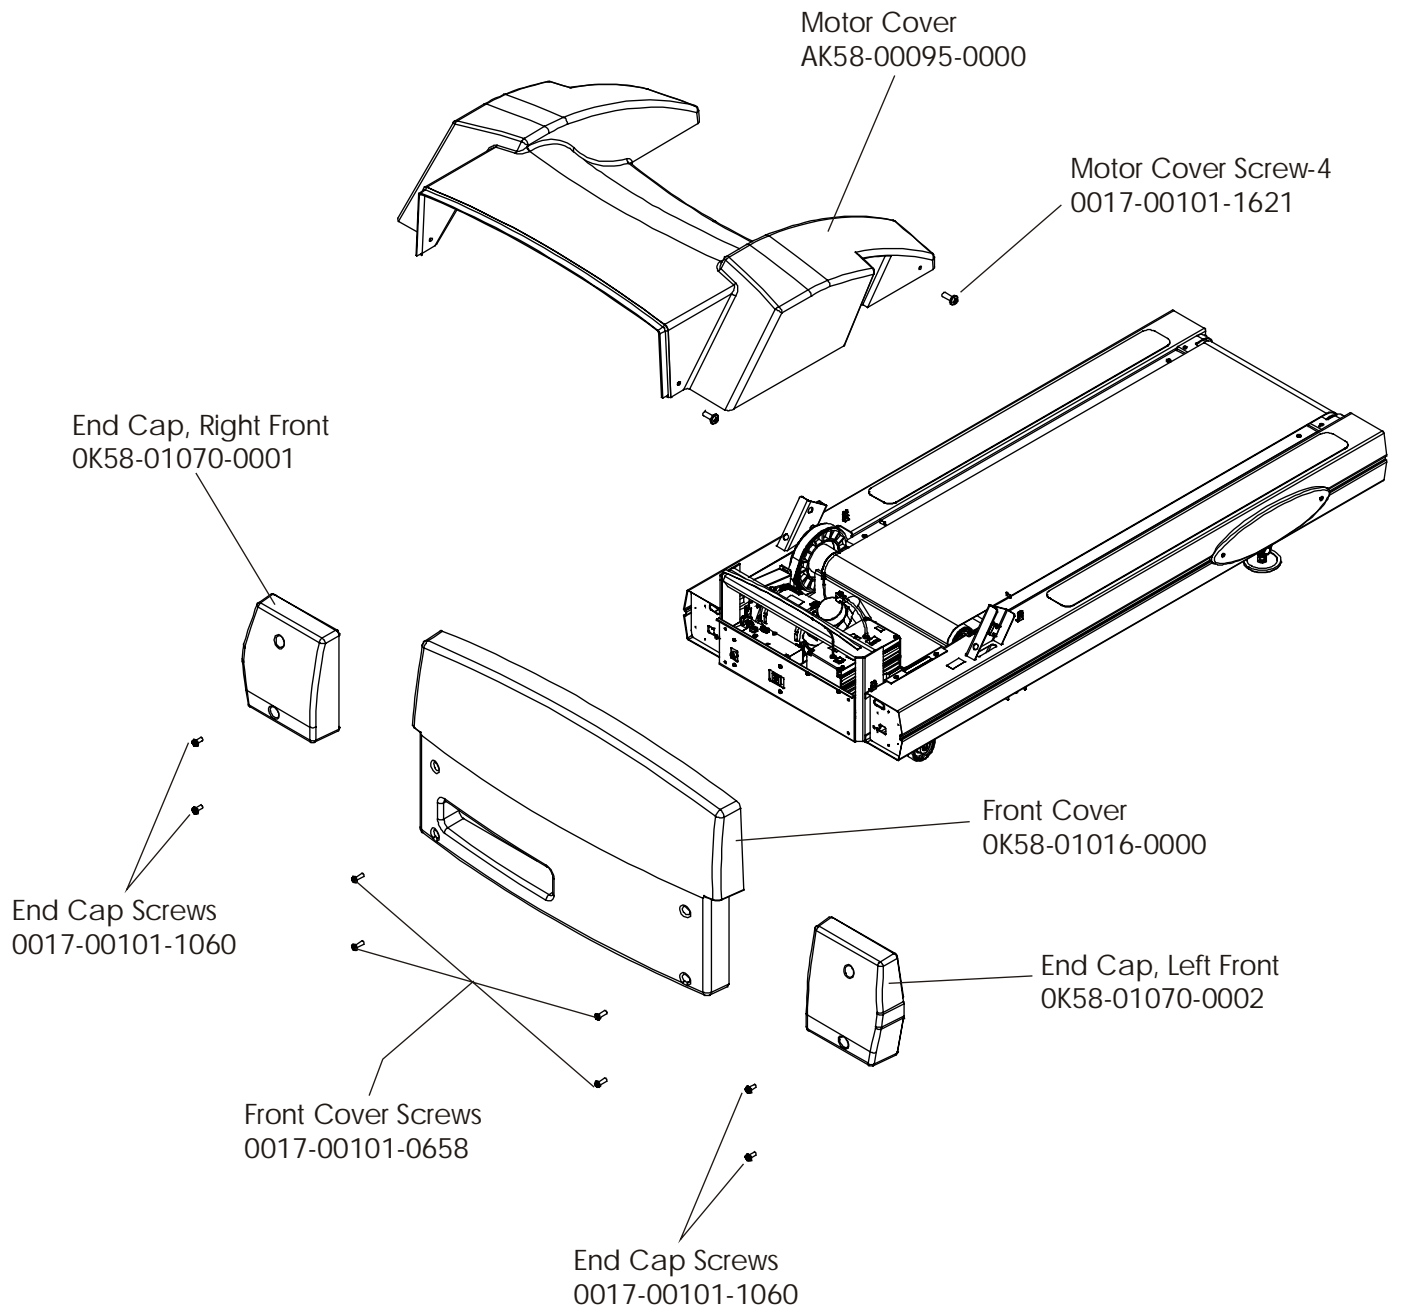

TR91 Treadmill Frame Assembly

TR91-0100-34

TR91 Treadmill Console (External View)

TR91-0100-34

**TR91 Treadmill
Console (Internal View)**

TR91-0100-34

TR91 Treadmill
Belt, Deck, Rear Roller

TR91-0100-34

TR91 Treadmill Lift Motor and Lift Frame

TR91-0100-34

TR91 Treadmill Power Box Assembly

TR91-0100-34

ON/OFF
Power Switch
0017-00032-0198

Circuit Breaker 3-AMP
0017-00003-0700

TOP VIEW

Transformer (EURO Only)
0017-00003-0905

Phillips Pan
Head Screw
(8-32x6)
0017-00101-0162

Phillips Pan
Head Screw
(8-32x8)
0017-00101-1182

Transformer Bracket
OK58-00120-0004

Jumper Line
AK58-00120-0004 - 240V
AK58-00120-0003 - 230V
AK58-00120-0002 - 200V
AK58-00120-0001 - 100V
AK58-00120-0000 - 120V

To Power Module

TR91 Treadmill Idler Arm Assembly

TR91-0100-34

TR91 Treadmill
Leveler Assy – AK58-00052-0000

TR91-0100-34

TR91 Treadmill
Front Roller Assy – AK58-00066-0000

TR91-0100-34