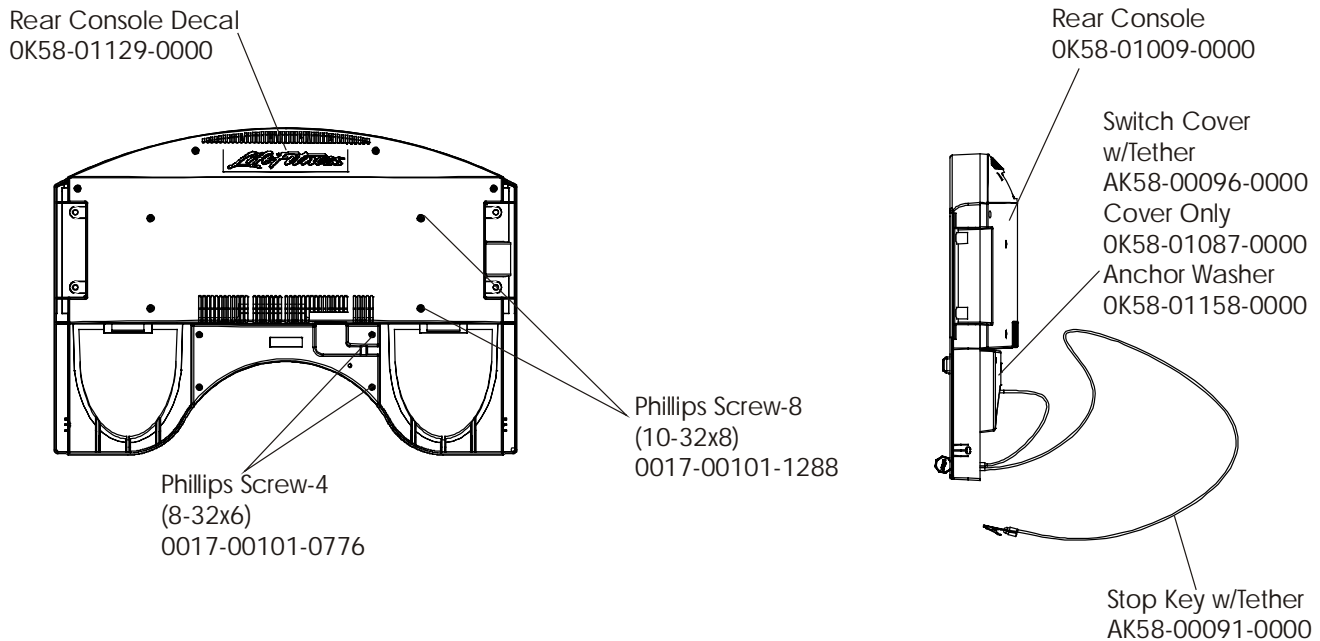

TR91 Treadmill Frame Assembly

TR91-0100-34

TR91 Treadmill Console (External View)

TR91-0100-34

**TR91 Treadmill
Console (Internal View)**

TR91-0100-34

TR91 Treadmill
Belt, Deck, Rear Roller

TR91-0100-34

TR91 Treadmill Lift Motor and Lift Frame

TR91-0100-34

TR91 Treadmill Power Box Assembly

TR91-0100-34

ON/OFF
Power Switch
0017-00032-0198

Circuit Breaker 3-AMP
0017-00003-0700

TOP VIEW

Transformer (EURO Only)
0017-00003-0905

Phillips Pan
Head Screw
(8-32x6)
0017-00101-0162

Phillips Pan
Head Screw
(8-32x8)
0017-00101-1182

Transformer Bracket
OK58-00120-0004

Jumper Line
AK58-00120-0004 - 240V
AK58-00120-0003 - 230V
AK58-00120-0002 - 200V
AK58-00120-0001 - 100V
AK58-00120-0000 - 120V